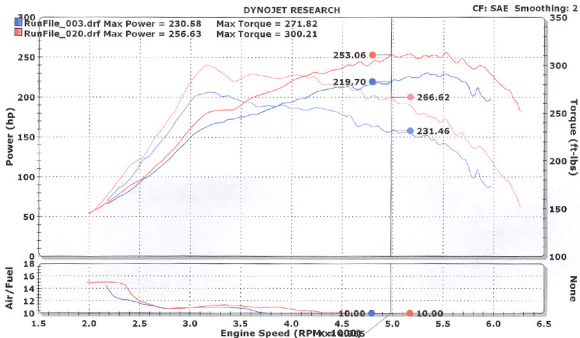

RunFile\_003.drf - BASELINE - Run Conditions: 59.64 °F, 29.10 in-Hg, SAE: 0.99  
RunFile\_020.drf - SP 6062 - Run Conditions: 68.67 °F, 29.10 in-Hg, SAE: 1.00

RunFile\_003.drf - BASELINE - Run Conditions: 59.64 °F, 29.10 in-Hg, SAE: 0.99  
Run Type: RO Date: 1/12/2007 11:07:20 AM  
2007 MAZDASPEED 3 3011 MILES 6 SPEED

RunFile\_020.drf - SP 6062 - Run Conditions: 68.67 °F, 29.10 in-Hg, SAE: 1.00  
Run Type: RO Date: 1/12/2007 2:21:40 PM  
2007 MAZDASPEED 3 3011 MILES 6 SPEED