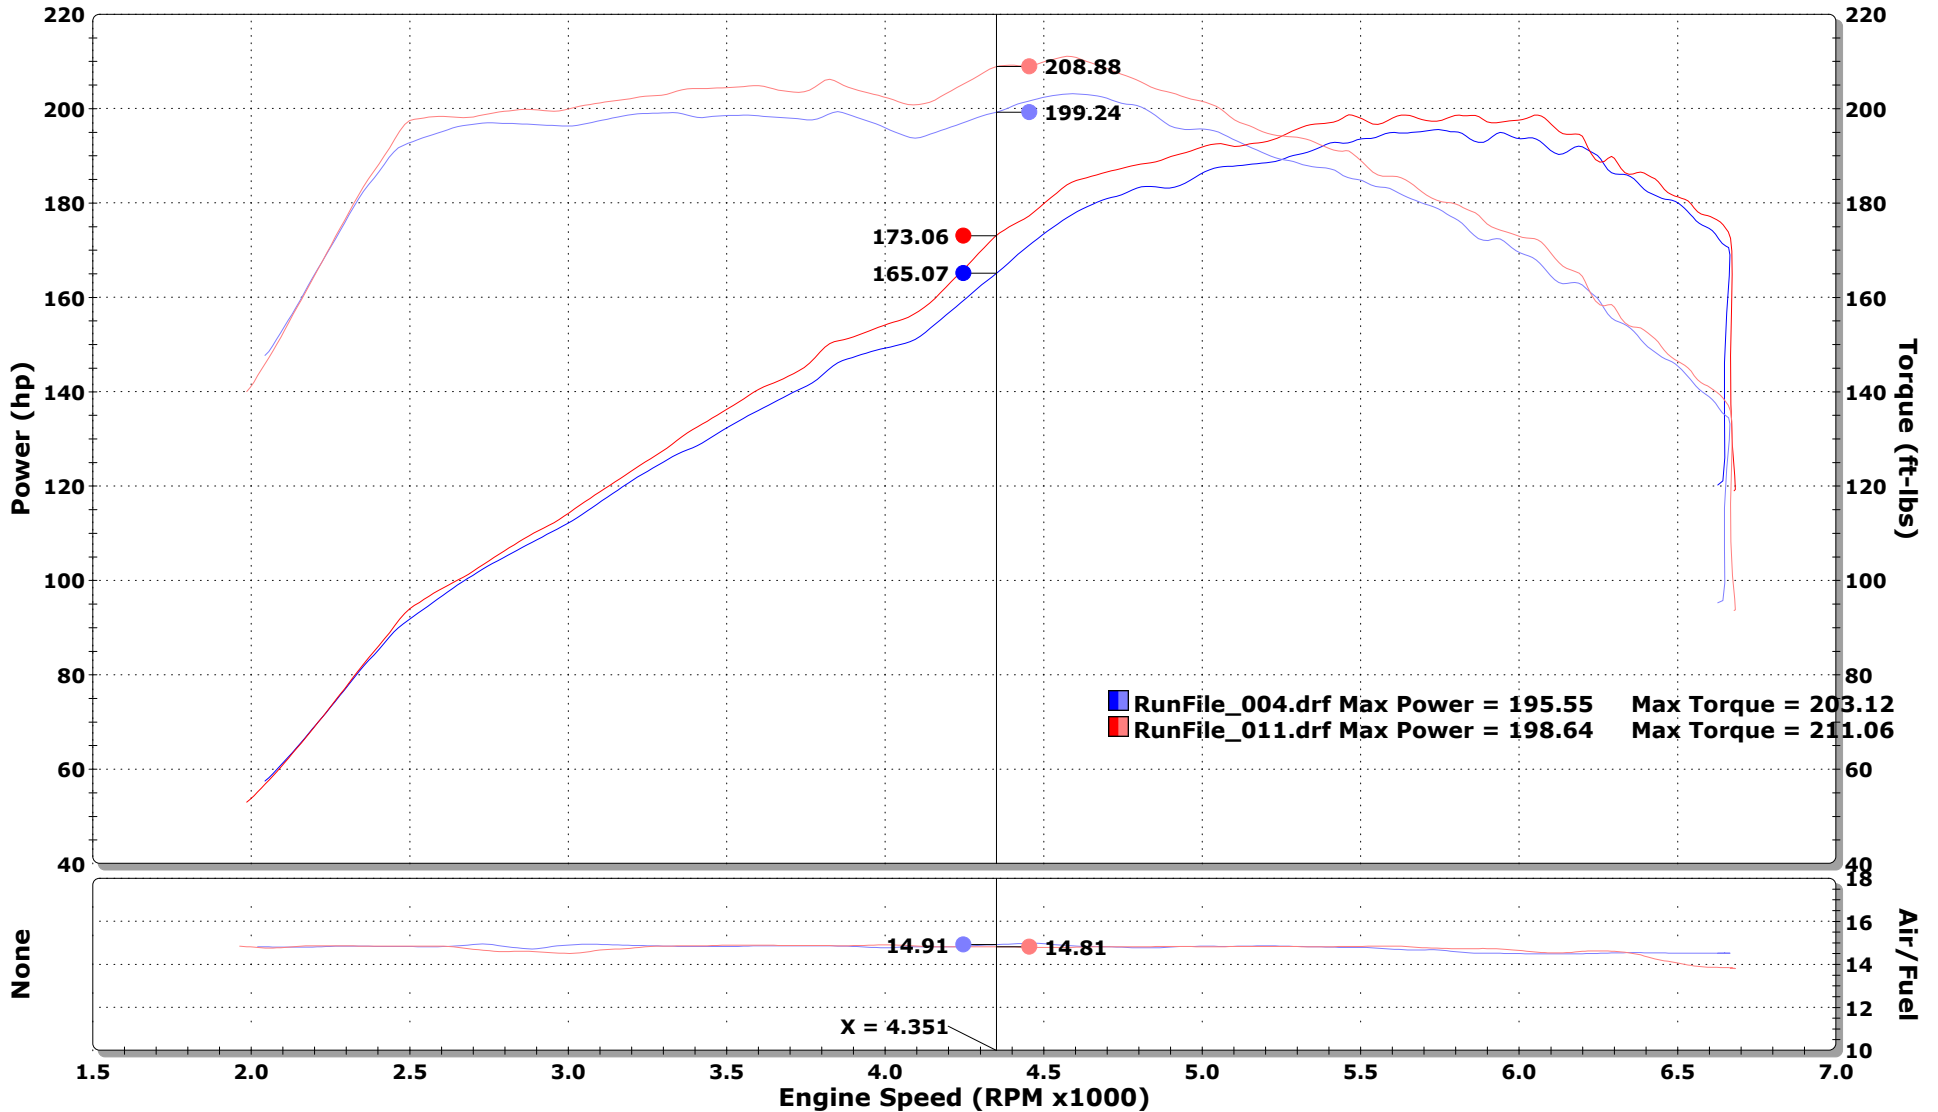

INJEN TECHNOLOGY

M.D. TECHNOLOGY

RunFile_004.drf - BASELINE - Run Conditions: 62.17 °F, 29.15 in-Hg, SAE: 0.99
Run Type: RO Date: 12/4/2013 11:25:29 AM

RunFile_011.drf - SP3077 - Run Conditions: 69.69 °F, 29.12 in-Hg, SAE: 1.00
Run Type: RO Date: 12/4/2013 2:52:05 PM