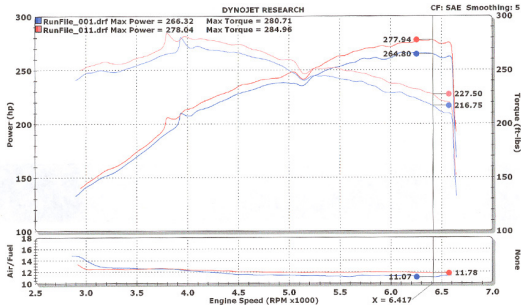

RunFile_001.drf - BASELINE - Run Conditions: 63.38 °F, 29.27 in-Hg, SAE: 1.00

RunFile_011.drf - INJEN COLD AIR INTAKE - Run Conditions: 72.92 °F, 29.35 in-Hg, SAE: 1.00

RunFile_001.drf - BASELINE - Run Conditions: 63.38 °F, 29.27 in-Hg, SAE: 1.00
Run Type: RO Date: 3/1/2006 10:12:29 AM
2006 INFINITY M45 4.5L V8

RunFile_011.drf - INJEN COLD AIR INTAKE - Run Conditions: 72.92 °F, 29.35 in-Hg, SAE: 1.00
Run Type: RO Date: 3/1/2006 11:19:44 AM
2006 INFINITY M45 4.5L V8