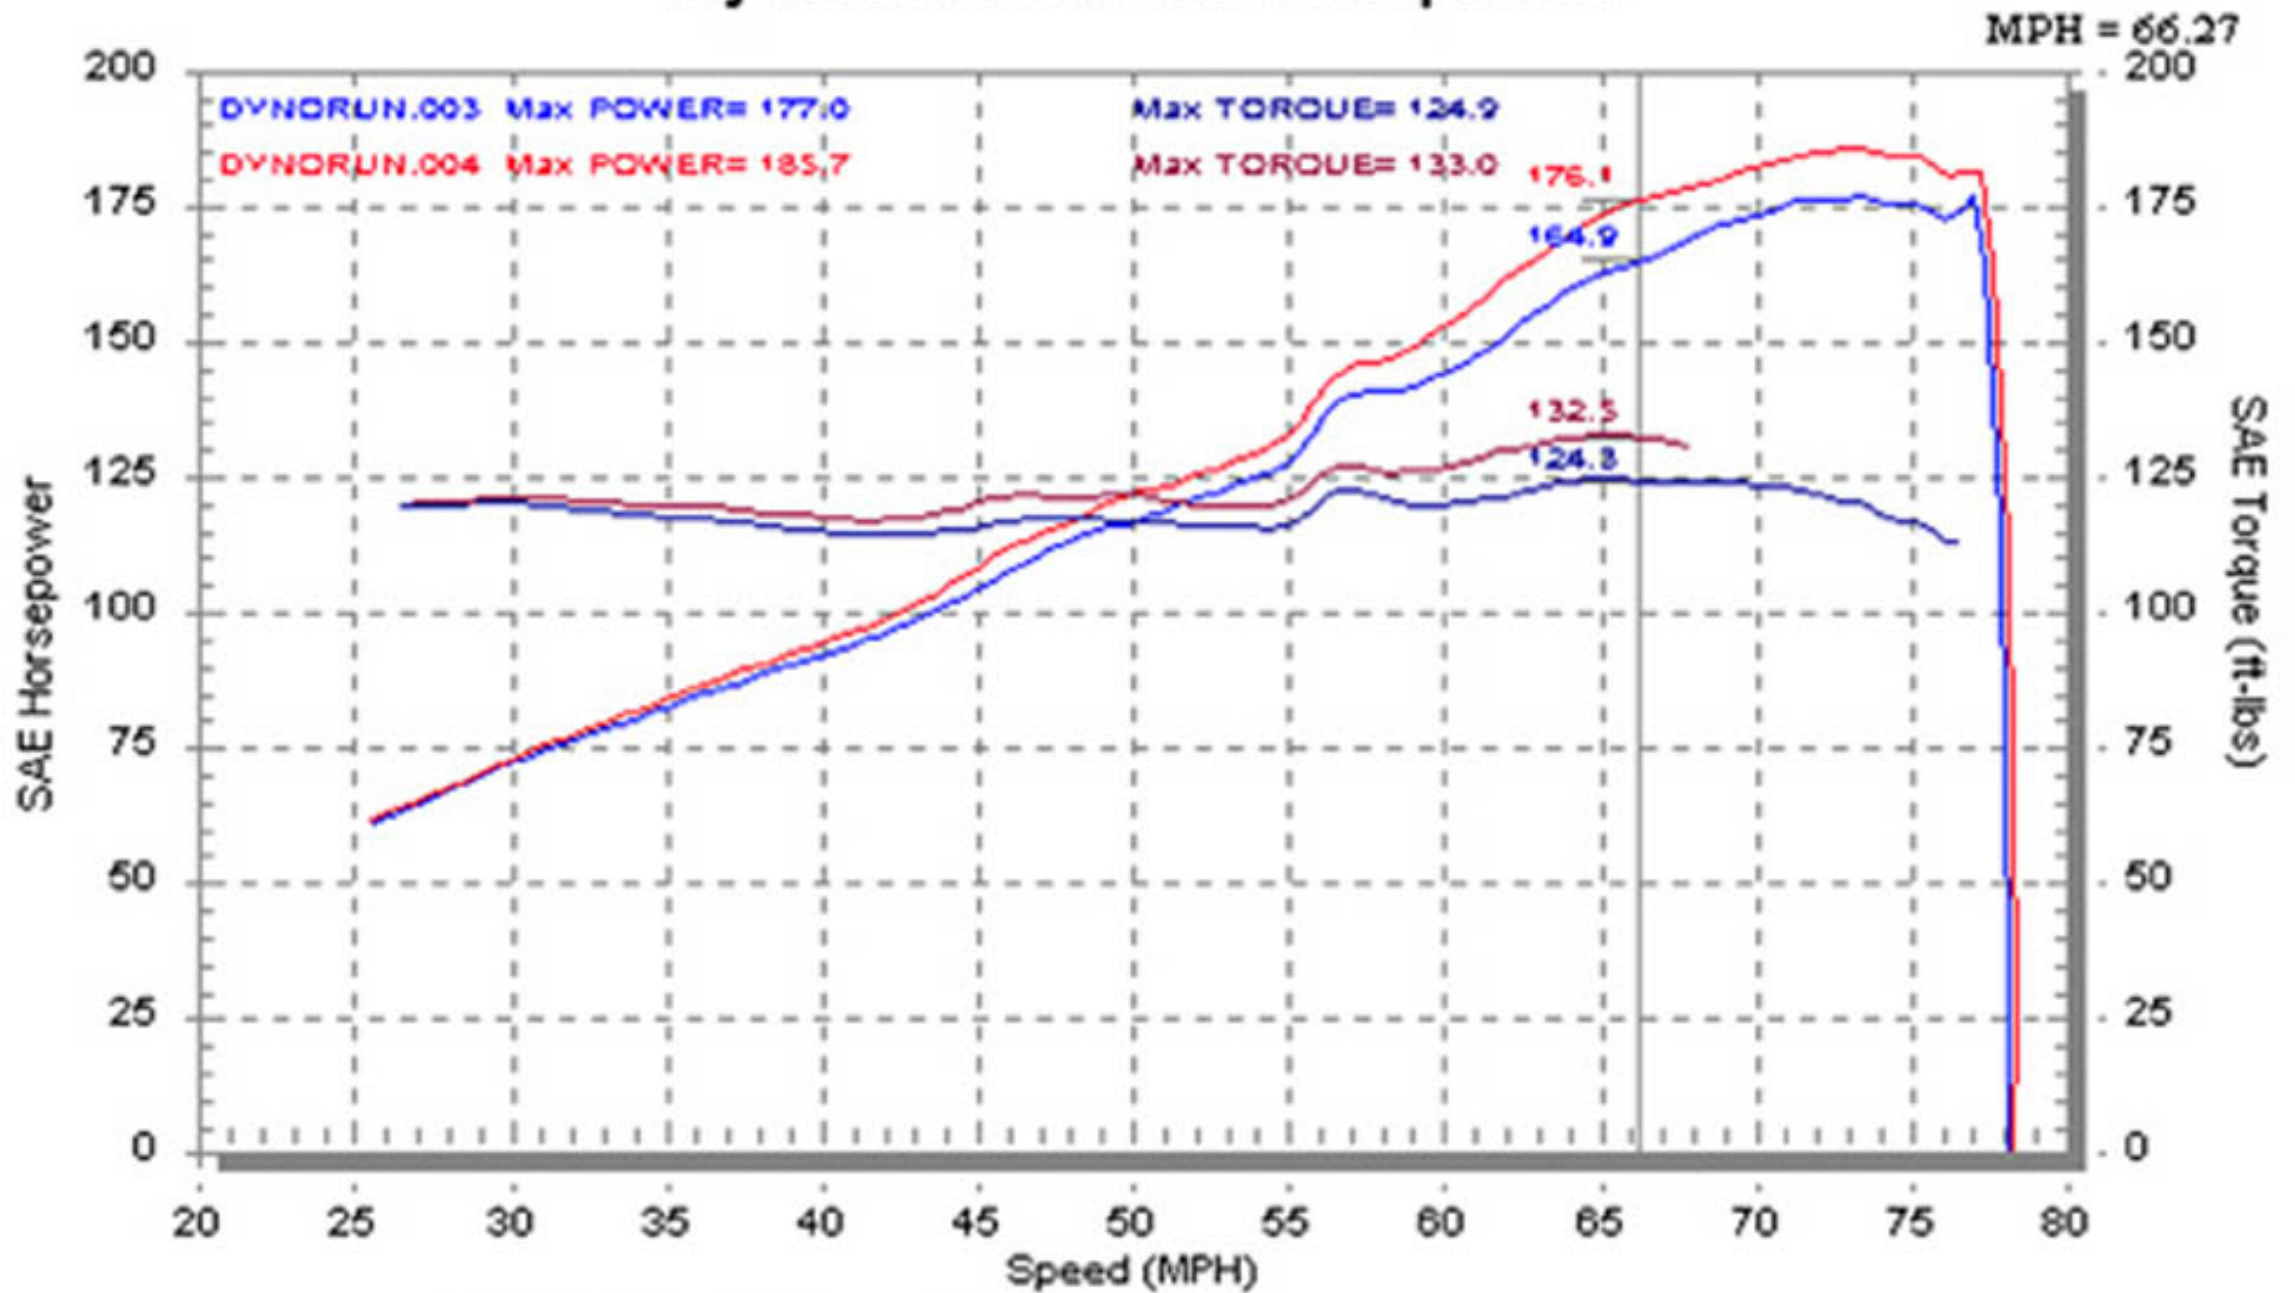

# Injen Research & Development

DYNORUN.003 BASELINE  
2005 ACURA RSX TYPE S  
RO 12/16/04 4:00:34 PM

---

DYNORUN.004 1476  
2005 ACURA RSX TYPE S  
RO 12/16/04 4:16:24 PM