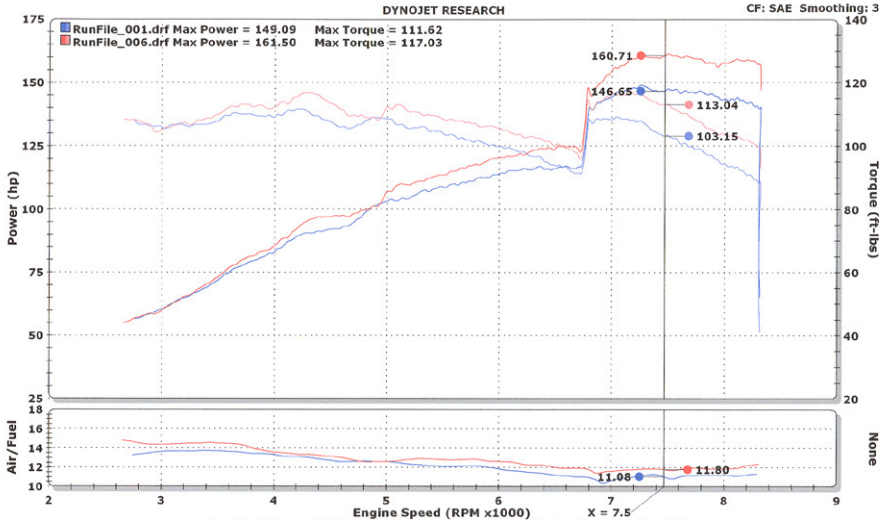

RunFile_001.drf - BASELINE - Run Conditions: 79.66 °F, 29.33 in-Hg, SAE: 1.00
RunFile_006.drf - RD 2082 - Run Conditions: 90.16 °F, 29.28 in-Hg, SAE: 1.02

RunFile_001.drf - BASELINE - Run Conditions: 79.66 °F, 29.33 in-Hg, SAE: 1.00
Run Type: RO Date: 10/19/2006 10:35:50 AM
2005 COROLLA XRX 1.8LITER

RunFile_006.drf - RD 2082 - Run Conditions: 90.16 °F, 29.28 in-Hg, SAE: 1.02
Run Type: RO Date: 10/19/2006 3:04:00 PM
2005 COROLLA XRS / MATRIX XRS 1.8LITER