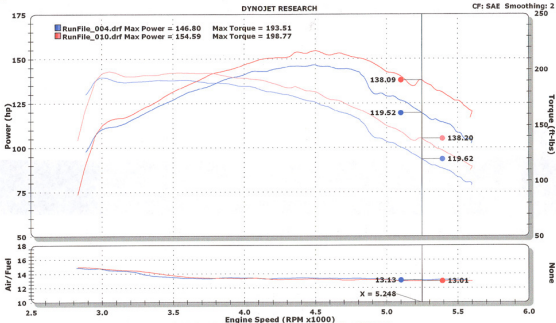

RunFile_004.drf - BASELINE - Run Conditions: 68.84 °F, 29.38 in-Hg, SAE: 0.99
RunFile_010.drf - PF-7021 - Run Conditions: 72.12 °F, 29.43 in-Hg, SAE: 0.99

RunFile_004.drf - BASELINE - Run Conditions: 68.84 °F, 29.38 in-Hg, SAE: 0.99
Run Type: RO Date: 3/22/2006 10:52:18 AM

RunFile_010.drf - PF-7021 - Run Conditions: 72.12 °F, 29.43 in-Hg, SAE: 0.99
Run Type: RO Date: 3/22/2006 11:39:14 AM