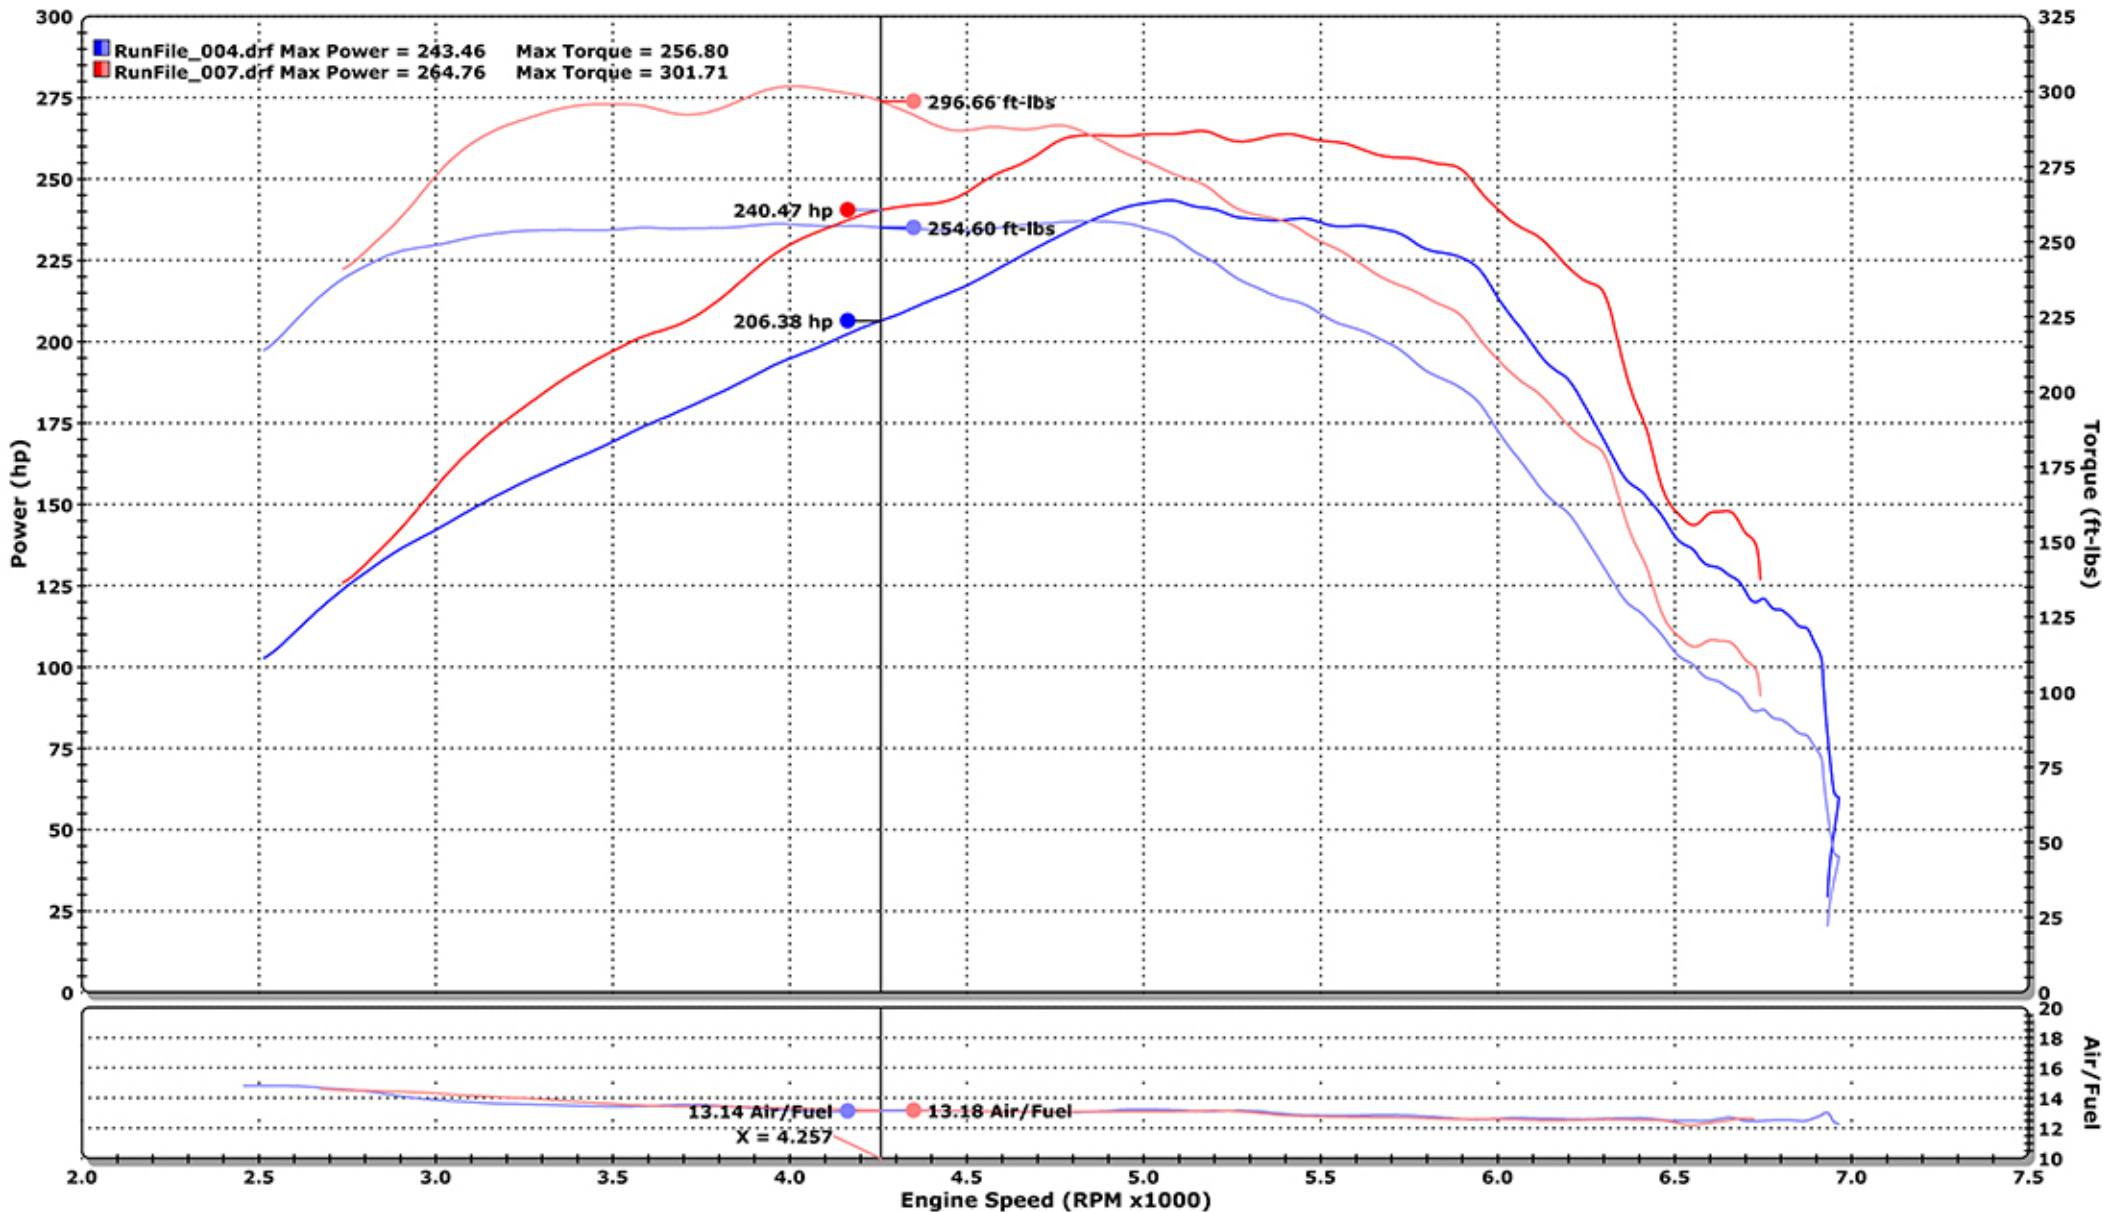

# injen

**RunFile\_004.drf** - 5/27/2016 1:32:27 PM Run Type: RO Run Conditions: 83.73 °F, 29.13 in-Hg, Humidity: 31%, SAE: 1.03

BASELINE

Max Power = 243.46 Max Torque = 256.80

**RunFile\_007.drf** - 5/27/2016 2:54:07 PM Run Type: RO Run Conditions: 89.90 °F, 29.09 in-Hg, Humidity: 24%, SAE: 1.03

EVO7300

Max Power = 264.76 Max Torque = 301.71