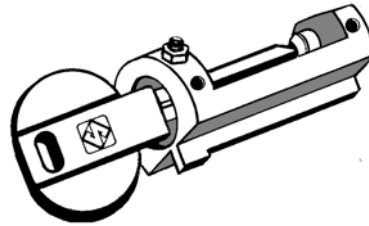

SX9AP SX10BP SX11BP SX9EHP
SX9T6 SX9TE

VALEO - SIMPLEX (F)

D708040ZB
Code adaptor B6 for SIMPLEX

FOR: **FORD (D)**

STANDARD

D744023ZB
19J Jaw

STANDARD

D943254ZR
02J Jaw