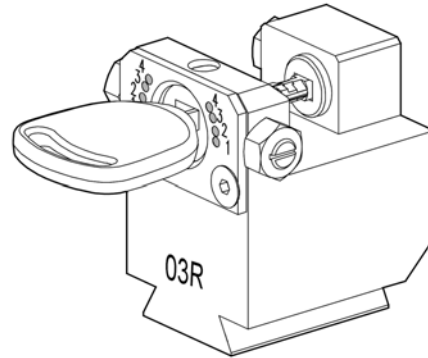

D743276ZB
03R Clamp

STANDARD

FOR: **HUF (D)**