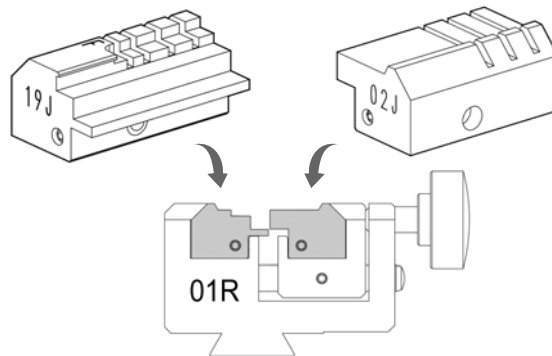

SX9AP SX10BP SX11BP SX9EHP
SX9T6 SX9TE

VALEO - SIMPLEX (F)

D708040ZB
Code adaptor B6 for SIMPLEX

FOR: **FORD (D)**

STANDARD

D744023ZB
19J Jaw

STANDARD

D943254ZR
02J Jaw

(Escape model)

STANDARD

D742606ZB
Cutter 01L

FOR: **FORD (EU+USA)**

- FO21P FO21AP FO21T3 FO21MH
- FO21T3M
- FO21T7
- FO21T17
- FO21TE
- FO21FH
- FO21EH1
- FO21EH2

** IMPORTANT! Key blank to be applied to the original remote control (the remote control includes the transponder chip)*