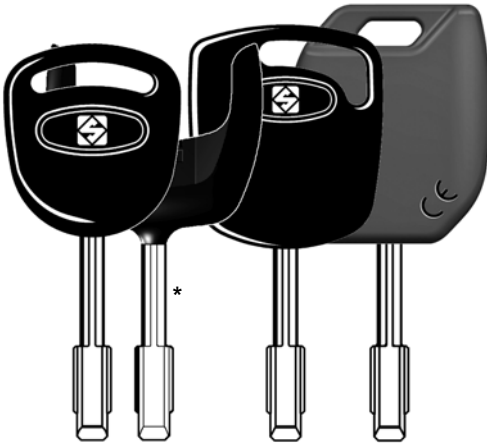

SX9AP SX10BP SX11BP SX9EHP
SX9T6 SX9TE

VALEO - SIMPLEX (F)

D708040ZB
Code adaptor B6 for SIMPLEX

FOR: **FORD (D)**

STANDARD

D744023ZB
19J Jaw

STANDARD

D943254ZR
02J Jaw

(Escape model)

STANDARD

D742606ZB
Cutter 01L

FOR: **FORD (EU+USA)**

- FO21P FO21AP FO21T3 FO21MH
- FO21T3M
- FO21T7
- FO21T17
- FO21TE
- FO21FH
- FO21EH1
- FO21EH2

** IMPORTANT! Key blank to be applied to the original remote control (the remote control includes the transponder chip)*

TIBBE (D)
VALEO (F)

STANDARD

D743276ZB
03R Clamp

STANDARD

D742606ZB
Cutter 01L

FOR: **HUF (D)**

- HU101T17
- HU101T20
- HU101TE
- HU101MH
- HU101T
- HU101AP
- HU101EH
- HU101FH

STANDARD