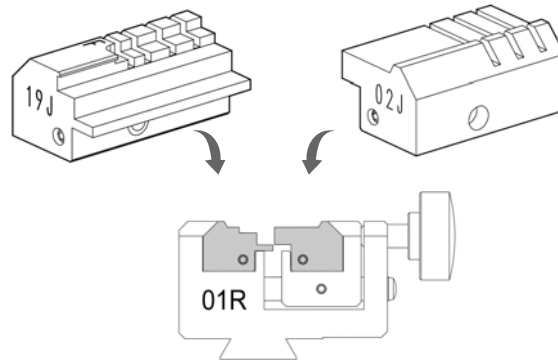

FOR: **FORD (EU+USA)**

- FO21P   FO21AP   FO21T3   FO21MH
- FO21T3M
- FO21T7
- FO21T17
- FO21TE
- FO21FH
- FO21EH1
- FO21EH2

* IMPORTANT! Key blank to be applied to the original remote control (the remote control includes the transponder chip)

TIBBE (D)
VALEO (F)

STANDARD

STANDARD

FOR: **HUF (D)**

- HU101T17
- HU101T20
- HU101TE
- HU101MH
- HU101T
- HU101AP
- HU101EH
- HU101FH

STANDARD

D744023ZB
19J Jaw

STANDARD

STANDARD