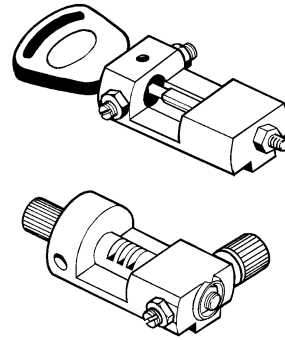

TWISTER II NA

FOR: **FORD (EU)**

OPTIONAL

D741450ZB
Adaptors for FO19P-FO20P keys

OPTIONAL

D741434ZB
Tracer point TE05

D741435ZB
Cutter FE05

FOR: **FORD (EU + USA)**

IMPORTANT!
Key blank to be applied to the original remote control (the remote control includes the transponder chip)

OPTIONAL

D741409ZB
Code attachment

STANDARD

D741432ZB
Tracer point TE04

D741433ZB
Cutter FE04

FOR: **HONDA (J)**

OPTIONAL

D741434ZB
Tracer point TE05

D741435ZB
Cutter FE05