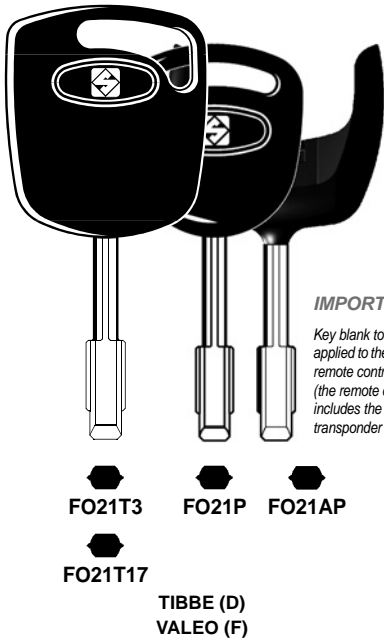

D741450ZB
Adaptors for FO19P-FO20P keys

OPTIONAL

D741434ZB
Tracer point TE05

D741435ZB
Cutter FE05

FOR: **FORD (EU + USA)**

IMPORTANT!
Key blank to be applied to the original remote control (the remote control includes the transponder chip)