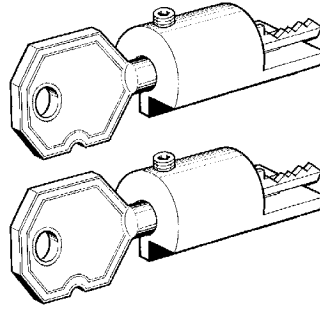

D701815ZB
Adaptors for XBW4 keys

FOR: **CHRYSLER (USA)**

← ←
CY19P CY19

BRIGGS & STRATTON (USA)

OPTIONAL

D709576ZB
Pair of shims

FOR:

CITROËN (F)