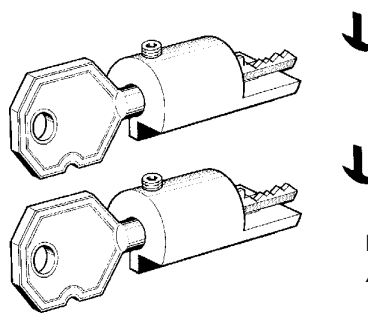

OPTIONAL

D701816ZB
Adaptors for XBW5-XB1 keys