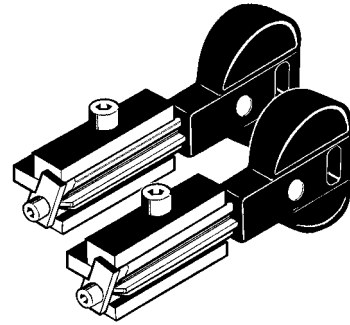

SX9CP

SX9GP

SX9T14

SX9AP

SX11BP

SX10BP

SX9T6

VALEO - SIMPLEX (F)

OPTIONAL

for: SPEED 044 - SPEED 045

D707754ZB

Adaptors for SIMPLEX keys EX