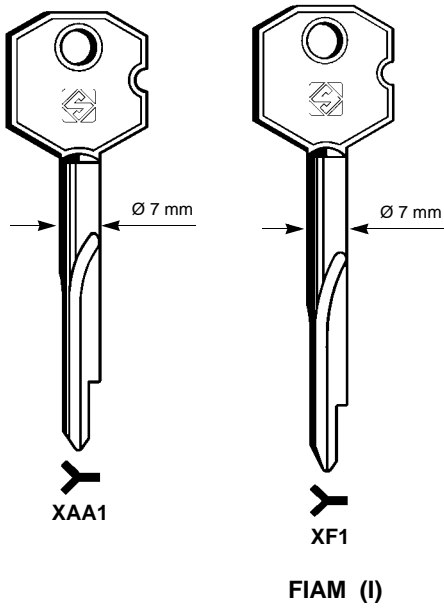

SPEED 040 - 044 - 045 Specialist's Guide

North America

D447021XA

v.1

FOR: **ALA (I)**

OPTIONAL

D701812ZB
Adaptors for XAA1-XF1 keys

FOR: **BLUMA (I)**