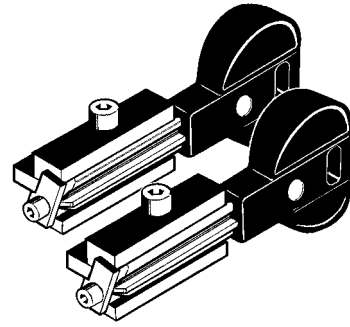

FOR:

CITROËN (F)

SX9CP

SX9GP

SX9T14

SX9AP

SX11BP

SX10BP

SX9T6

VALEO - SIMPLEX (F)

OPTIONAL

for: SPEED 044 - SPEED 045

D707754ZB

Adaptors for SIMPLEX keys

OPTIONAL

for: SPEED 040

D708240ZB

Adaptors for SIMPLEX keys

FOR:

GENERAL MOTORS (USA)

B111-PT
(ILCO Ref.)

OPTIONAL

BD0699XXXX

Adaptors for "Z type" keys "