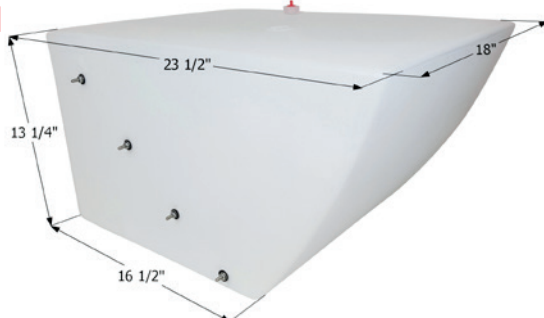

Jayco Fresh Water Tank **WT3615**

NEW

23 1/2" x 18" x 13 1/4" - 20 US Gallon Capacity.

14210	0260385 from Amerikart