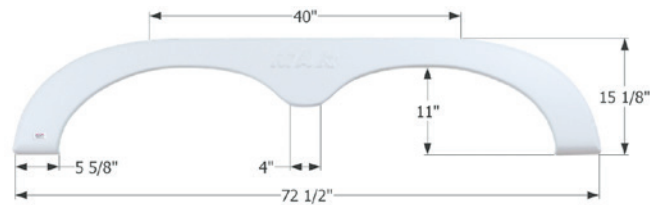

### R-Vision Tandem Fender Skirt **FS781**

Fits various R-Vision brands including: Max-lite.

72 1/2" x 15 1/8"

**01645** Metallic Olive Grey

**01670** Polar White