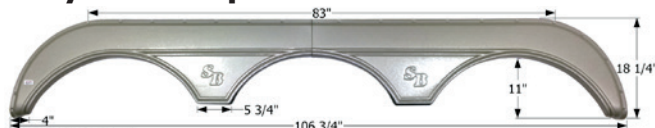

## Sunnybrook Triple Fender Skirt **FS2344**

Fits various Sunnybrook brands including: Mobile Scout Titan.

106 3/4" x 18 1/4"

**12344** Champagne