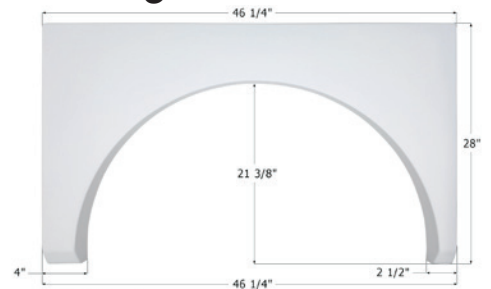

Fleetwood Single Fender Skirt **FS4363 RH**

NEW

Fits various Fleetwood brands including: Bounder.
46 1/4" x 28"

14366 Polar White (Unpainted)