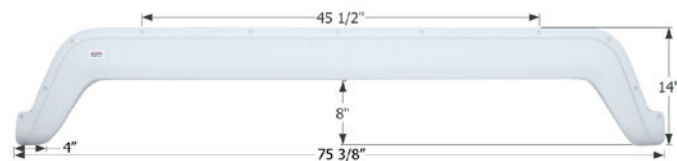

Dutchmen Tandem Fender Skirt **FS2010**

Fits various Dutchmen brands including: Komfort, Trailblazer.
75 3/8" x 14"

12010 Polar White

12011 Twilight Grey Metallic

12605 Taupe