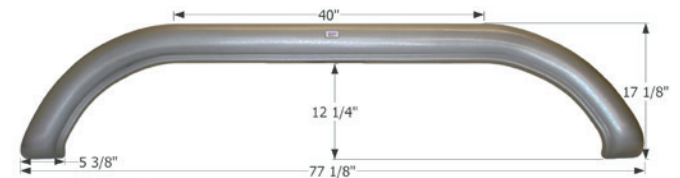

**Cruiser Tandem Fender Skirt FS2677**

Fits various Cruiser brands including: Viewfinder.  
68 1/8" x 12 1/2"

- 12677** Grey

**DRV Luxury Suites Tandem Fender Skirt FS2138**

Fits various DRV Luxury Suite and Potomac brands.  
This fender skirt mounts to the side of the RV via screws drilled in from the backside, through the fender skirts inner liner.  
77 1/8" x 17 1/8"