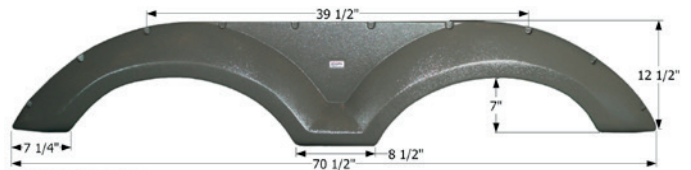

Coachmen Tandem Fender Skirt FS2597

Fits various Coachmen brands including: Chaparral. Fits all Chaparrals with 15" wheels around model years 2012 and 2013. Coachmen Part # C01229049.
70 1/2" x 12 1/2"

- **12597** Olive Grey
- **12683** Polar White
- **12844** Midnight Metallic Grey
- **14501** Black