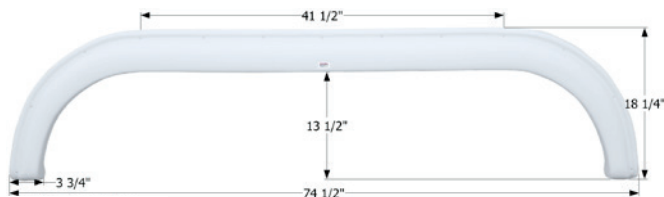

Newmar Tandem Fender Skirt **FS2326**

Fits various Newmar brands including: American Star.
74 1/2" x 18 1/4"

- **12326** Polar White