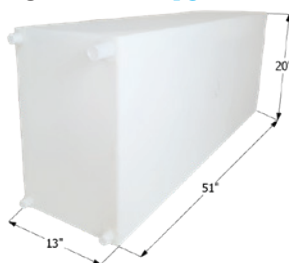

Fresh Water Tank **WT2452**

51" x 20" x 13" - 54 US Gallon Capacity.

12452 Tank Only

12716 Tank w/ 1/2" FPT (3), 1 1/4" Filler Boss (1)