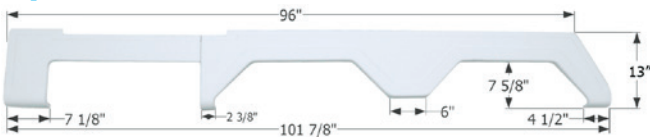

Glendale Tandem Fender Skirt **FS1762**

Step Trim

Fits various Glendale brands including: Titanium. These fender skirts fit certain models of Glendale Titanium 5th wheels that included the step trim & fender in one part. Our replacement has 2 parts, that snap together where the fender & the step trim meet.

101 7/8" x 13"

01762	Polar White
01763	Mauve Grey
01768	Slate Grey