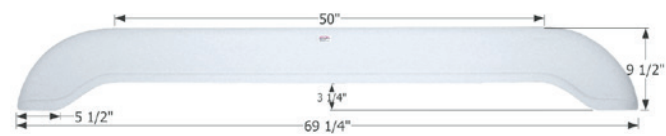

Extreme RV Tandem Fender Skirt **FS2057**

Fits various Extreme RV brands including: Sportsmaster. The skirt is fastened with a flange on the underside for hidden fastening.
69 1/4" x 9 1/2"

- **12057** Polar White