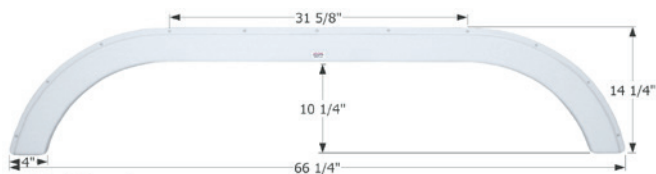

Sunline Tandem Fender Skirt **FS2193**

Fits various Sunline brands including: Solaris.
66 1/4" x 14 1/4"

- **12193** Polar White
- **12866** Black