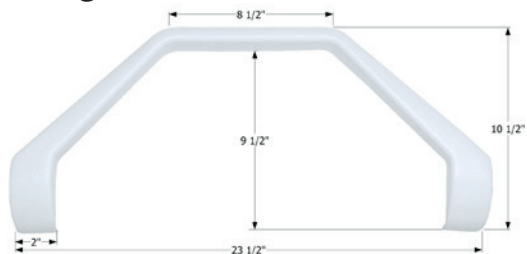

Jayco Single Fender Skirt **FS2593**

Fits various Jayco brand Pop up Campers. Jayco part number 0173266 and 150-564.
23 1/2" x 10 1/2"

12593 Polar White