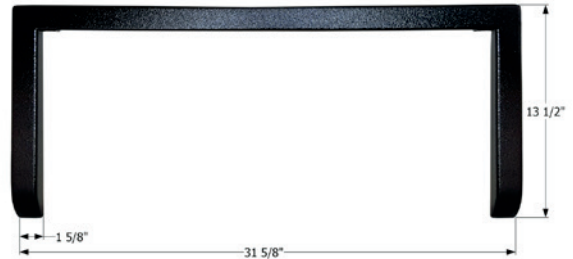

Entry Door Step Trim

Universal replacement to fit by dimension. 31 5/8" x 13 1/2"

12880 Black

14397 Polar White