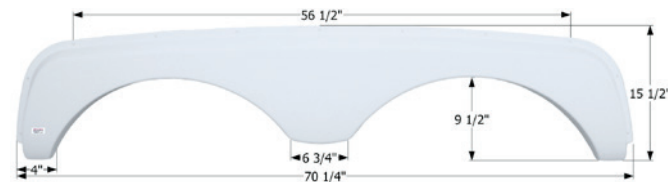

Sunnybrook Tandem Fender Skirt

FS2627

Fits various Sunnybrook & Winnebago brands.

70 1/4" x 15 1/2"

12627 Polar White