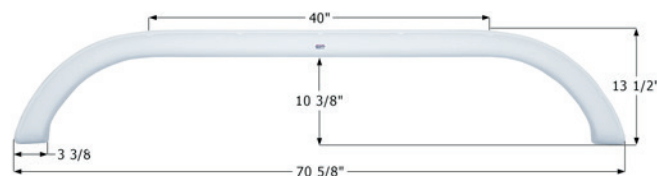

Forest River Tandem Fender Skirt **FS2876**

Fits various Forest River brands including: Stealth.
70 5/8" x 13 1/2"

- **12876** Polar White