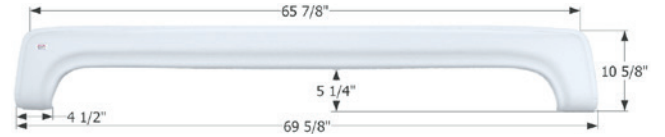

**01724** Polar White

**01725** Cobalt Blue

**KZ Tandem Fender Skirt** **FS1746**

Fits various KZ brands including: Sportsmen.  
69" x 9 3/4"

**01746** Polar White

**KZ Tandem Fender Skirt** **FS1748**

Fits various KZ brands including: Frontier Explorer.  
69 5/8" x 10 5/8"