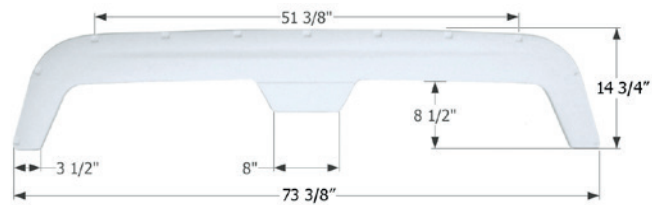

Fleetwood Tandem Fender Skirt FS760

Fits various Fleetwood brands including: Wilderness, Prowler.
73 3/8" x 14 3/4"

01541 Polar White