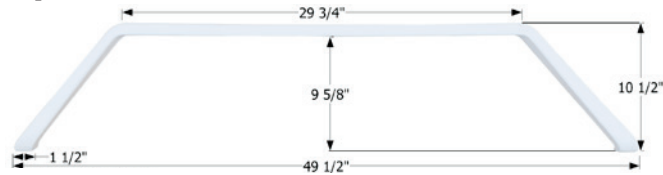

Jayco Tandem Fender Skirt **FS2787**

Fits various Jayco brands. Jayco part number is 0167721 and it has a Supplier part number of 150-542, 150-452.

49 1/2" x 10 1/2"

12787 Polar White