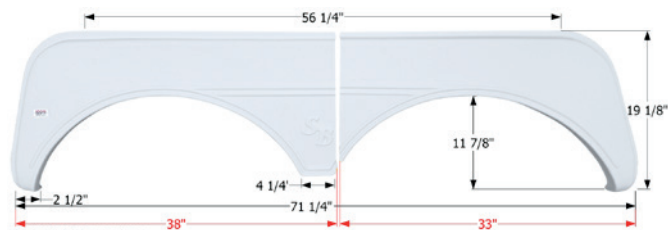

Sunnybrook Tandem Fender Skirt

FS2626

Fits various Sunnybrook & Winnebago brands. Slide out split is molded into the part. 1/4" Slide Gap included in the "F" dimension. Individual pieces are 38" and 33". Sunnybrook part numbers are FD-1058RH and FD-1058LH.

71 1/4" x 19 1/8"

12626 Polar White