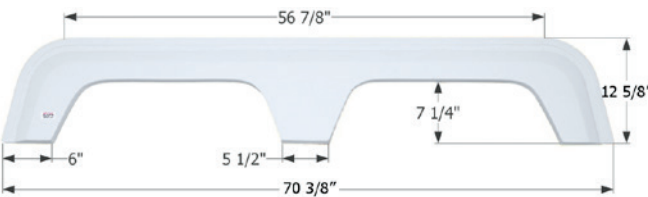

- 12206** Polar White

**Coachmen Tandem Fender Skirt FS2545**

Fits various Coachmen brands including: Freedom Express.  
73" x 11 7/8"

- 12545** Copper

**Coachman Tandem Fender Skirt FS783**

Fits various Coachmen brands including: Royal.  
70 3/8" x 12 5/8"