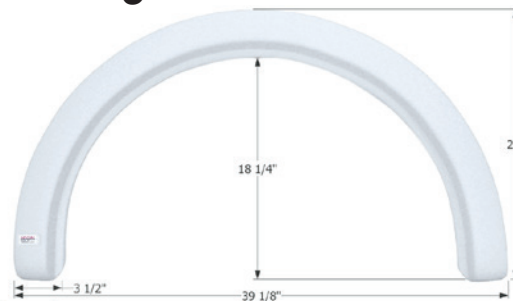

R-Vision Single Fender Skirt **FS2001**

Fits various R-Vision brands.
39 1/8" x 22"

12001 Polar White