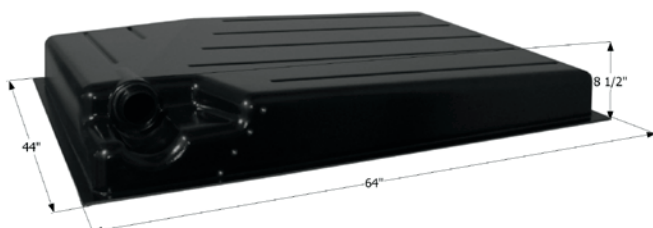

Recessed Drain **HT499-RE**

64" x 44" x 8 1/2" - 76 US Gallon Capacity.

12428 Tank w/ 3" Spigot & Sensors Installed