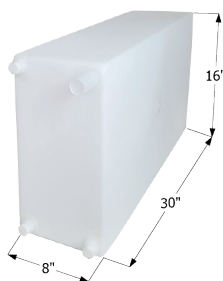

Fresh Water Tank **WT2467**

30" x 16" x 8" - 15 US Gallon Capacity.

1. ---
2. **12501** Tank Only
   - **12731** Tank w/ 1/2" FPT (3), 1 1/4" Filler Boss (1)
3. ---