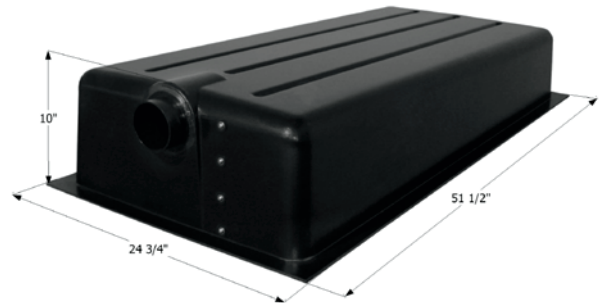

Center End Drain **HT339-ED**

51 1/2" x 24 3/4" x 10" - 37 1/2 US Gallon Capacity.

12429 Tank w/ 3" Spigot & Sensors Installed