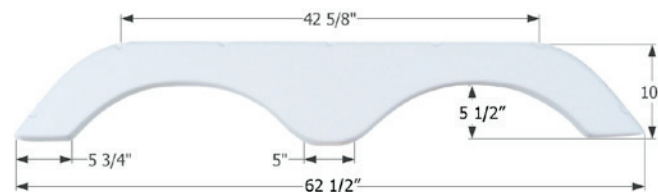

R-Vision Tandem Fender Skirt **FS765**

Fits various R-Vision brands including: Trail-Lite, Trail-Cruiser, Trail-Sport
62 1/2" x 10"

01618 Taupe

01628 Polar White