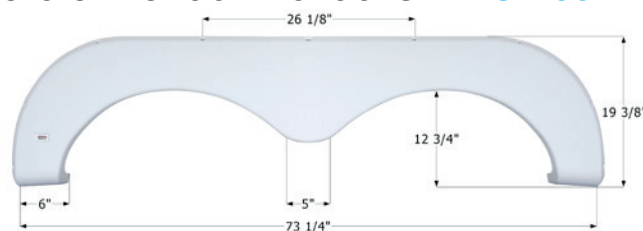

Starcraft Tandem Fender Skirt **FS1736**

Fits various Starcraft brands including: Aruba.
73 1/4" x 19 3/8"

01736 Polar White