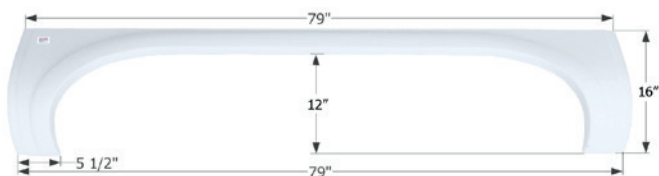

Newmar Tandem Fender Skirt **FS1717** Slide Side

Fits various Newmar brands including: Cypress. This replacement is for the slide side on the RV.
79" x 16"

- **01717** Polar White
- **12078** Metallic Silver