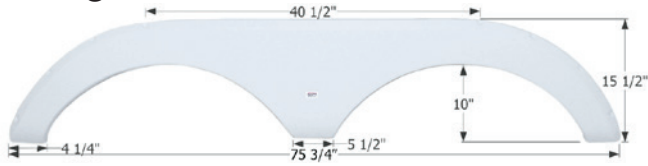

Carriage Tandem Fender Skirt FS1950

Fits various Carriage brands including: Cameo, Cabo, Royal, Carri-lite.
75 3/4" x 15 1/2"

- **01950** Polar White
- **01951** Metallic Grey