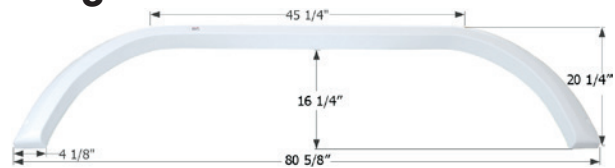

Carriage Tandem Fender Skirt **FS1792**

Fits various Carriage brands including: Cameo, Cabo, Carri-Lite, Royal. This skirt is also available for the side side (FS1792S).
80 5/8" x 20 1/4"

01792	Polar White
01793	Metallic Silver
12548	Champagne