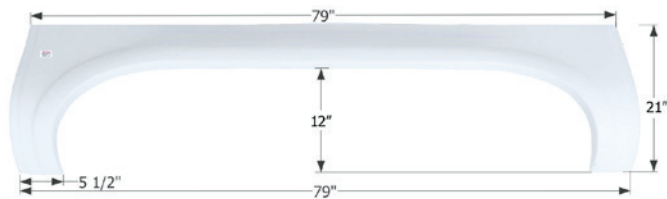

Newmar Tandem Fender Skirt **FS1717**

Fits various Newmar brands including: Cypress. This replacement is for the non slide side on the RV.
79" x 21"

- **01828** Polar White
- **12079** Metallic Silver