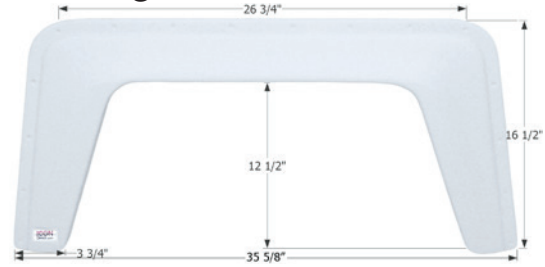

Sunland Single Fender Skirt FS1912

Fits various Sunland brands.
35 5/8" x 16 1/2"

01912 Polar White