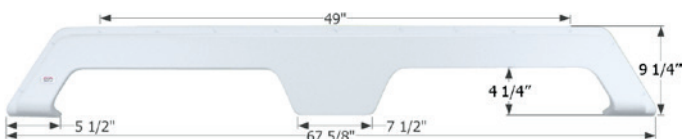

Gulf Stream Tandem Fender Skirt **FS1803**

Fits various Gulfstream brands including: Innsbruck, Conquest. Also fits various Kustom Koach brands including: Kruiser.
67 5/8" x 9 1/4"

- **01803** Polar White
- **12261** Champagne