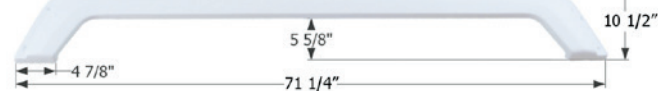

Thor Citation Tandem Fender Skirt

FS780

Fits various Thor brands including: Citation, Jazz, Summit, Sonoma, Tahoe, Vortex, Wave, Wanderer. Also fits various Eclipse RV brands including: Attitude. Also fits various Coachmen brands including: Chaparral. 71 1/4" x 10 1/2"

01643 Polar White

12608 Champagne