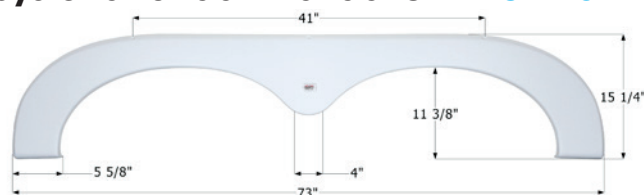

Keystone Tandem Fender Skirt FS1715

Fits various Keystone brands including: Outback, Zeppelin II.

73" x 15 1/4"

01715 Polar White

01716 Taupe

12302 Tan