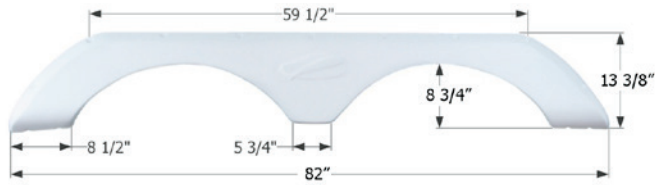

R-Vision Tandem Fender Skirt **FS776**

Fits various R-Vision brands including: Bayhauler, Trail-lite, Trail Sport.

82" x 13 3/8"

01634 Metallic Grey

01641 Polar White

14317 Black