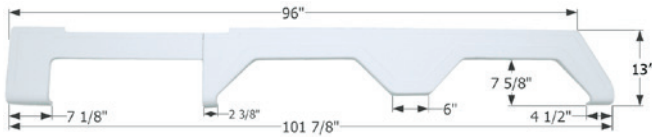

Glendale Tandem Fender Skirt **FS1762** Step Trim

Fits various Glendale brands including: Titanium. These fender skirts fit certain models of Glendale Titanium 5th wheels that included the step trim & fender in one part. Our replacement has 2 parts, that snap together where the fender & the step trim meet.

101 7/8" x 13"

01762	Polar White
01763	Mauve Grey
01768	Slate Grey