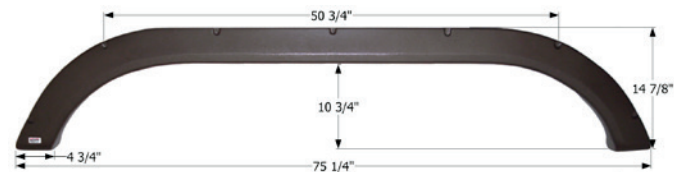

Evergreen RV Tandem Fender Skirt **FS2588**

Fits various Evergreen RV brands including: Lifestyle Luxury RV.

75 1/4" x 14 7/8"

12588 Copper Rose Metallic