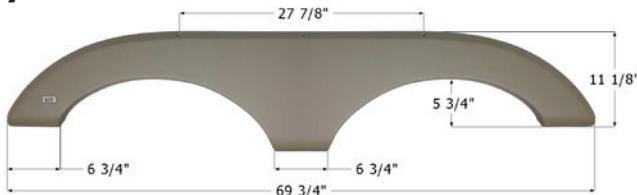

Keystone Tandem Fender Skirt **FS710**

Fits various Keystone brands including: Cougar, Cougar X-Lite, Cougar SRX.
69 3/4" x 11 1/8"

01465 Taupe

01466 Polar White

01649 Metallic Bronze