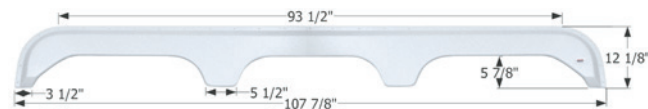

King of the Road Triple Fender Skirt **FS2096**

Fits various King of the Road brands including: Grand Marquis.

107 7/8" x 12 1/8"

12096 Polar White