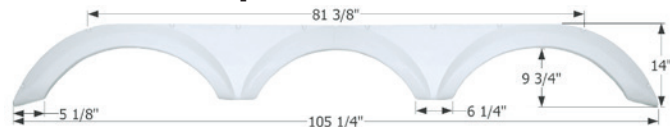

### Forest River Triple Fender Skirt **FS2258**

Fits various Forest River brands including: XLR.  
105 1/4" x 14"

**12258** Polar White

**12315** Black

**14693** Winchester Brown