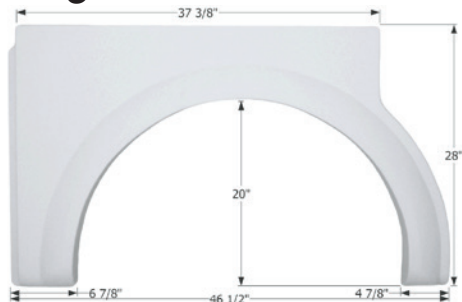

Damon Single Fender Skirt **FS1975 RH**

Fits various Damon brands including: Daybreak.
46 1/2" x 28"

01975 Polar White (Unpainted)