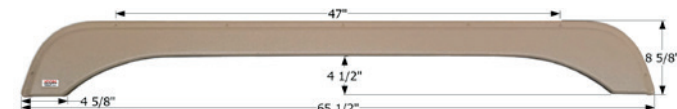

Sunnybrook Tandem Fender Skirt **FS2373**

Fits various Sunnybrook & Winnebago brands including: Sunset Creek.
65 1/2" x 8 5/8"

- **12373** Tan