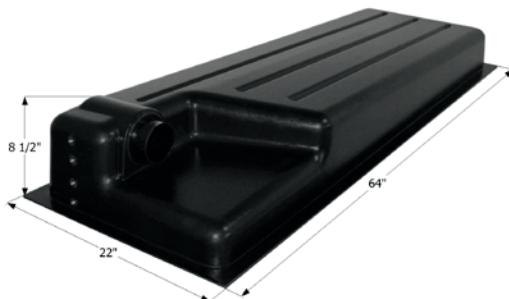

Recessed Drain **HT387-RE**

64" x 22" x 8 1/2" - 28 US Gallon Capacity.

12421 Tank w/ 3" Spigot & Sensors Installed