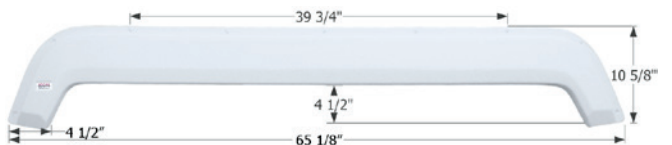

Fits various KZ brands including: Sportsmen.  
67 7/8" x 13 7/8"

**01781** Polar White

**KZ Tandem Fender Skirt** **FS1802**

Fits various KZ brands including: Sportsmen.  
65 1/8" x 10 5/8"

**01802** Polar White