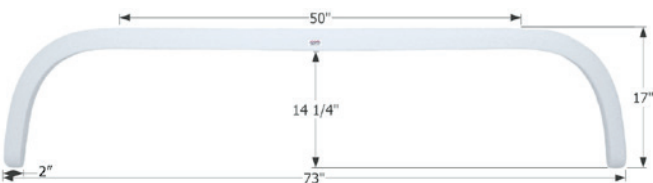

Thor Tandem Fender Skirt **FS1985**

Fits various Thor brands including: Fury, Eclipse Attitude.
73" x 17"

01985 Polar White