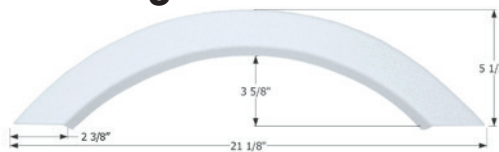

Dutchmen Single Fender Skirt **FS2036**

Fits various Dutchmen brands including: Voyager.
21 1/8" x 5 1/2"

12036 Polar White