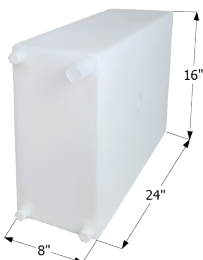

Fresh Water Tank **WT2466**

24" x 16" x 8" - 12 US Gallon Capacity.

1. ---
2. **12500** Tank Only
   - **12730** Tank w/ 1/2" FPT (3), 1 1/4" Filler Boss (1)
3. ---