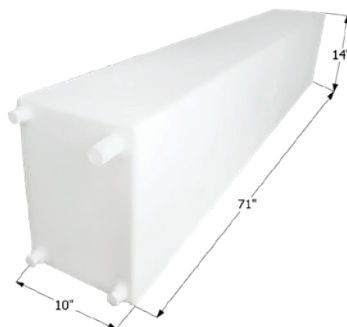

Fresh Water Tank **WT2451**

71" x 14" x 10" - 41 US Gallon Capacity.

12451 Tank Only

12715 Tank w/ 1/2" FPT (3), 1 1/4" Filler Boss (1)