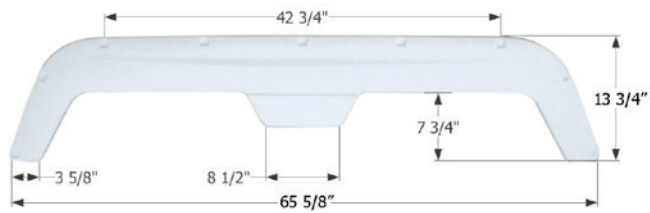

Fleetwood Tandem Fender Skirt FS750

Fits various Fleetwood brands including: Wilderness, Prowler.
65 5/8" x 13 3/4"

01540 Polar White