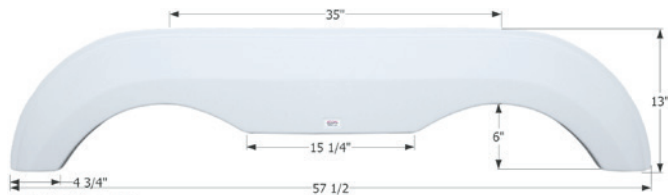

Award Tandem Fender Skirt **FS2325**

Fits various Award brands.
57 1/2" x 13"

12325	Polar White