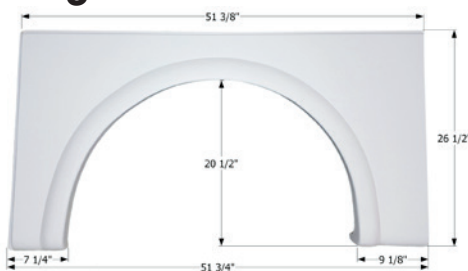

Damon Single Fender Skirt **FS2818 RH**

Fits various Damon brands including: Daybreak.
51 3/4" x 26 1/2"

12818 Polar White (Unpainted)