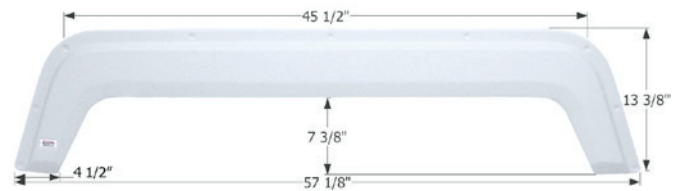

Fleetwood Tandem Fender Skirt **FS1881**

Fits various Fleetwood brands including: Prowler.

57 1/8" x 13 3/8"

01881	Polar White