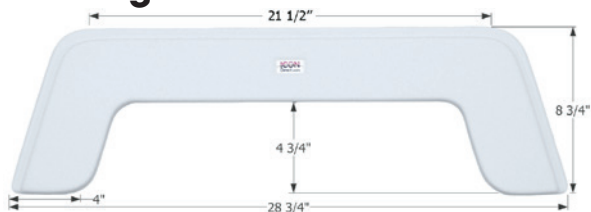

Bonair Single Fender Skirt **FS2022**

Fits various Bonair brands.
28 3/4" x 8 3/4"

12022 Polar White