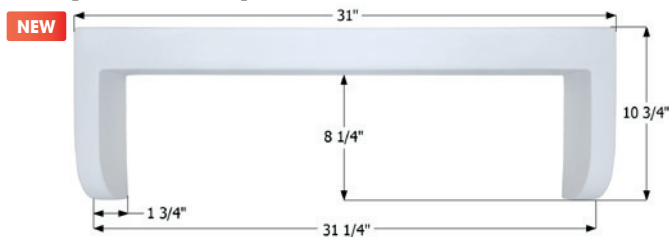

Entry Door Step Trim

Universal replacement to fit by dimension. 31 1/4" x 10 3/4"

14414 Polar White