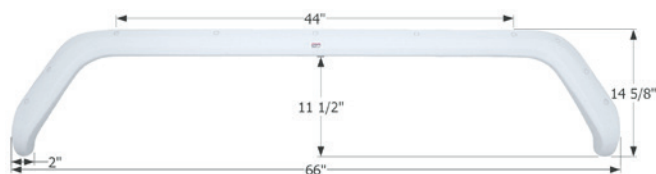

Sunline Tandem Fender Skirt **FS2245**

Fits various Sunline brands including: Solaris.
66" x 14 5/8"

- **12245** Polar White