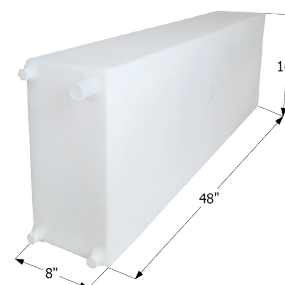

Fresh Water Tank **WT2469**

48" x 16" x 8" - 25 US Gallon Capacity.

1. ---
2. **12503** Tank Only
   - **12733** Tank w/ 1/2" FPT (3), 1 1/4" Filler Boss (1)
3. ---