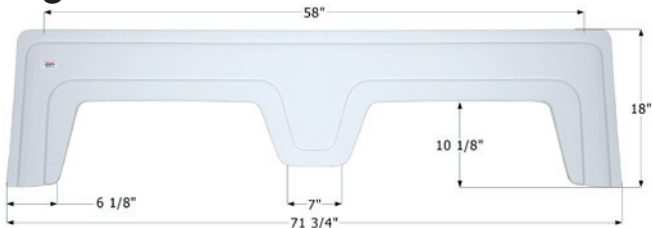

Vanguard Tandem Fender Skirt **FS1790**

Fits various Vanguard brands.
71 3/4" x 18"

01790 Polar White