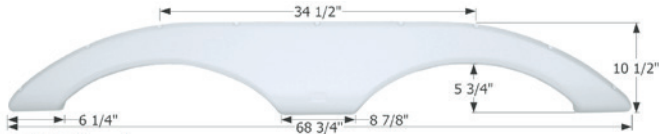

Starcraft Tandem Fender Skirt **FS2260**

Fits various Starcraft brands including: Homestead.
68 3/4" x 10 1/2"

12260 Polar White