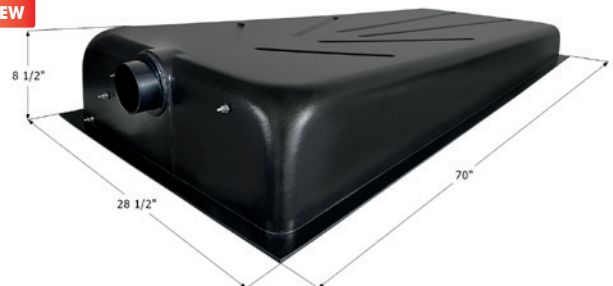

## Center End Drain **HT543-ED**

**NEW**

70" x 28 1/2" x 8 1/2" - 48 US Gallon Capacity.

**14320** Tank w/ 3" Spigot & Sensors Installed

**Center End Drain HT620-ED**

32" x 20" x 6 1/2" - 10 US Gallon Capacity.