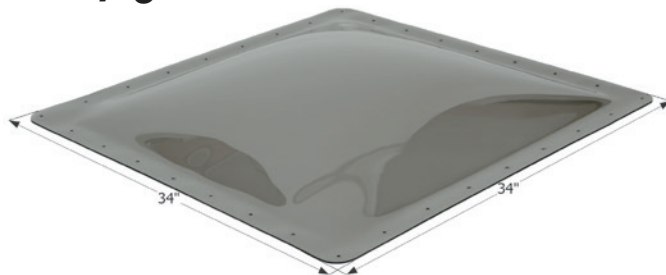

RV Skylight SL3030

Dome Dimension: 30" x 30" x 4"
Flange Dimension: 34" x 34" (2" width)

01862 Clear

01863 White

12115 Smoke