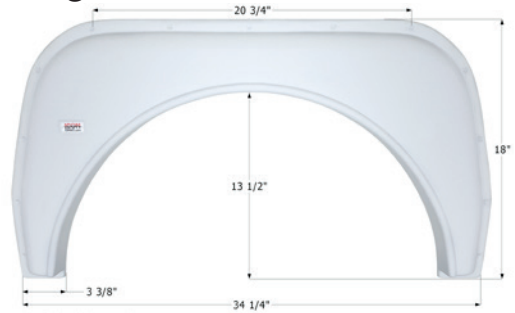

ICON Single Fender Skirt FS380

Universal replacement to fit by dimension.
34 1/4" x 18"

- **00405** Colonial White
- **00406** Polar White