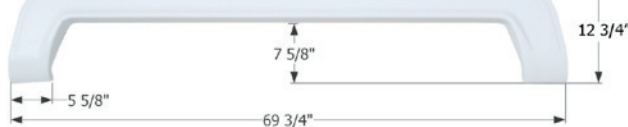

Thor Citation Tandem Fender Skirt

FS767

Fits various Thor brands including: Jazz, Summit, Sonoma, Tahoe, Vortex, Wave. 69 3/4" x 12 3/4"

01620 Colonial White

01621 Polar White

12306 Taupe