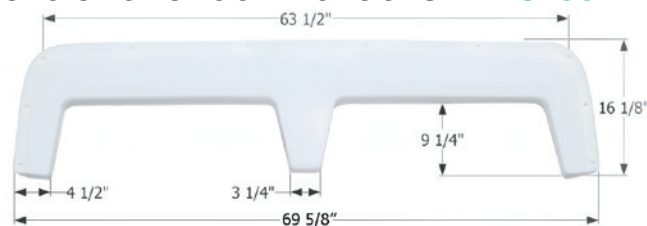

Travelaire Tandem Fender Skirt **FS766**

Fits various Travelaire brands.
69 5/8" x 16 1/8"

- **01619** Polar White