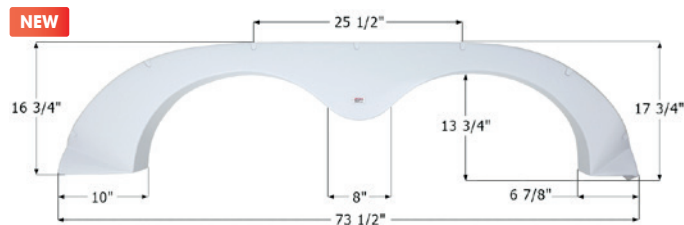

R-Vision Tandem Fender Skirt **FS4180 RH**

Fits various R-Vision brands including: Status. This fender skirt is for the RIGHT SIDE of the trailer.
73 1/2" x 17 3/4" (F) ; 16 3/4" (R)"

14180 Polar White