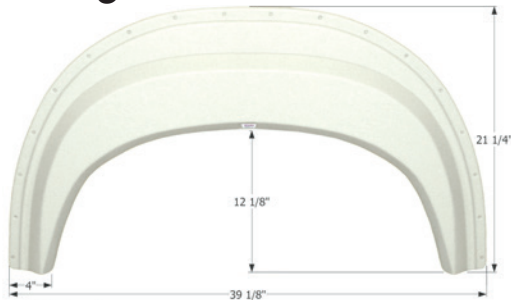

Frontier Single Fender Skirt **FS2301**

Fits various GMC Frontier brands.
39 1/8" x 21 1/4"

12301 Colonial White