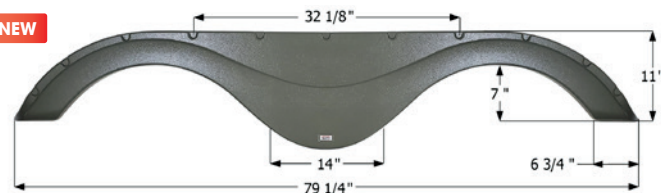

Forest River Tandem Fender Skirt **FS4667**

NEW

Fits various Forest River brands including: Salem Hemisphere.
79 1/4" x 11"

- **14667**   Olive Grey