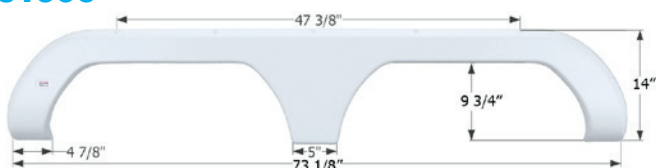

Travel Supreme Tandem Fender Skirt **FS1808**

Fits various Travel Supreme brands including: River Canyon.
73 1/8" x 14"

- **01808** Polar White
- **01809** Taupe