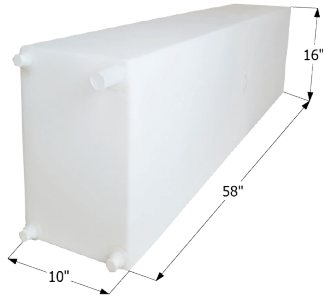

Fresh Water Tank **WT2457**

58" x 16" x 10" - 38 US Gallon Capacity.

12457 Tank Only

12721 Tank w/ 1/2" FPT (3), 1 1/4" Filler Boss (1)