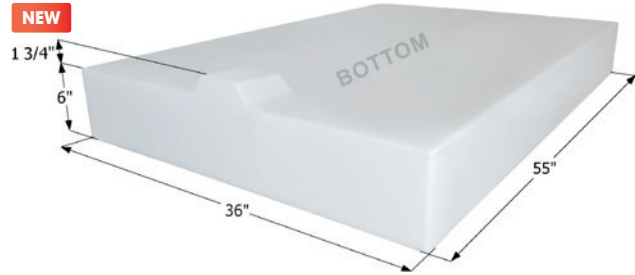

Fresh Water Tank **WT3680**

NEW

55" x 36" x 6" - 49 US Gallon Capacity.

14322 Tank Only, w/ Sump

14369 Tank Only, w/o Sump