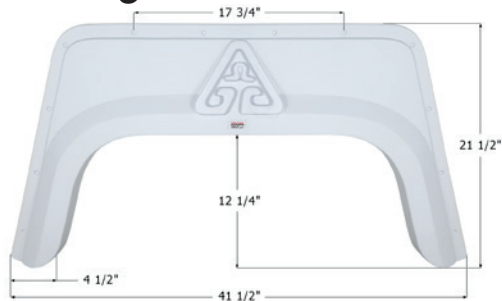

Glendale Single Fender Skirt **FS4416**

NEW

Fits various Glendale brands.
41 1/2" x 21 1/2"

14416 Polar White