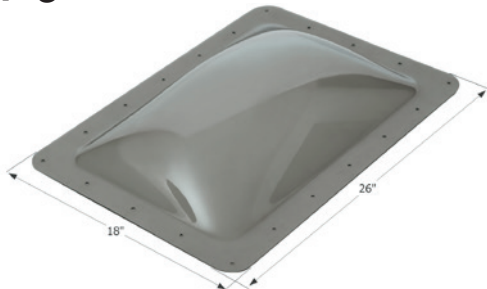

RV Skylight **SL1422**

Dome Dimension: 22" x 14" x 4"
Flange Dimension: 26" x 18" (2" width)

01819	White	
01820	Clear	
12080	Smoke	
12555	Dark Smoke	
14266	Clear	6-Pack
14267	Smoke	6-Pack
14268	White	6-Pack
14269	Dark Smoke	6-Pack