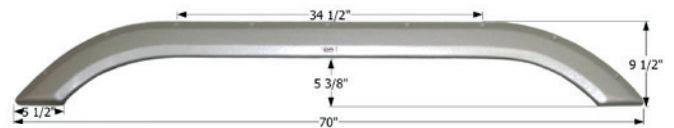

68 1/4" x 8 3/4"

**12316** Polar White

**Forest River Tandem Fender Skirt FS2143**

Fits various Forest River brands including: Grand Surveyor.

66 1/2" x 19"

**12143** Metallic Grey

**Forest River Tandem Fender Skirt FS2346**