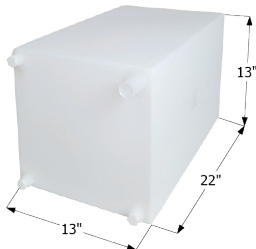

Fresh Water Tank **WT2459**

22" x 13" x 13" - 15 US Gallon Capacity.

12459 Tank Only

12723 Tank w/ 1/2" FPT (3), 1 1/4" Filler Boss (1)