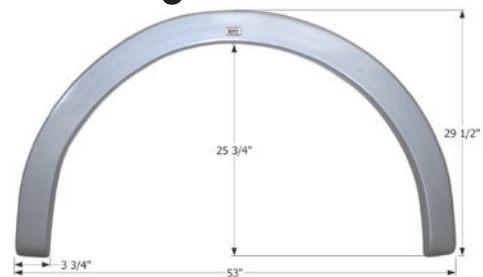

Gulf Stream Single Fender Skirt **FS1977**

Fits various Gulf Stream brands including: Friendship.
53" x 29 1/2"

01977 Metallic Silver