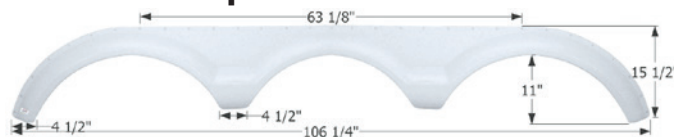

Dutchmen Triple Fender Skirt **FS2043**

Fits various brands of Dutchmen including: N'Tense.
106 1/4" x 15 1/2"

12043 Polar White