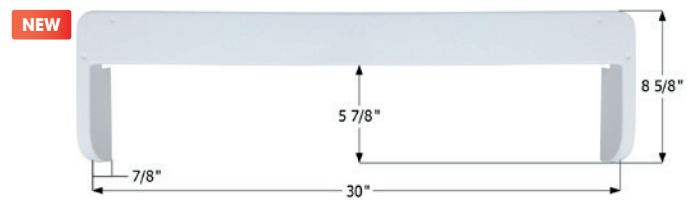

Entry Door Step Trim

Universal replacement to fit by dimension. 30" x 8 5/8"

14398 Polar White