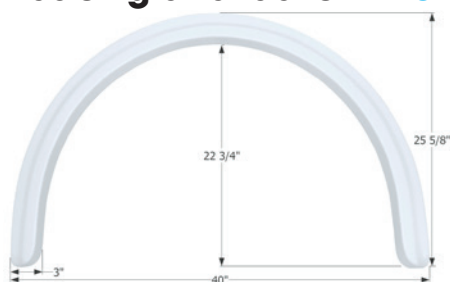

Four Winds Single Fender Skirt **FS2123**

Fits various Four Winds brands including: Hurricane and Thor brands including: Ace.
40" x 25 5/8"

12123 Polar White

14337 Champagne