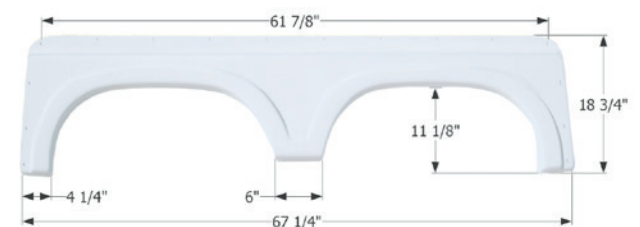

ICON Tandem Fender Skirt **FS600**

Universal replacement to fit by dimension.
67 1/4" x 18 3/4"

00413 Colonial White

00414 Polar White