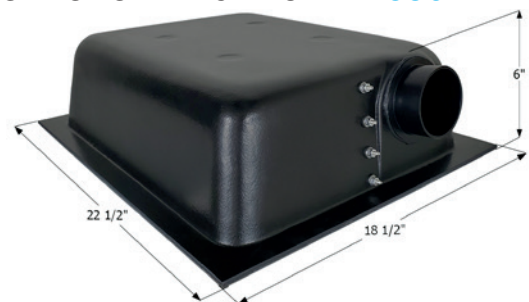

Left or Bottom End Drain **HT630-ED**

22 1/2" x 18 1/2" x 6" - 8 US Gallon Capacity.

00438 Tank Only

01682 Tank w/ 3" Spigot & Sensors Installed