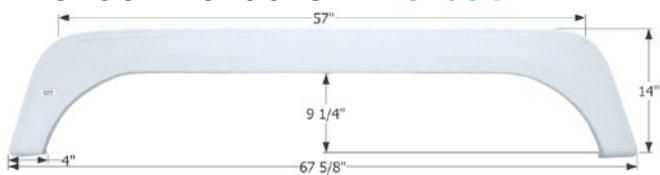

KZ Tandem Fender Skirt FS1884

Fits various KZ brands including: Sportsmen.
67 5/8" x 14"

- **01884** Polar White
- **12393** Taupe
- **14143** Black