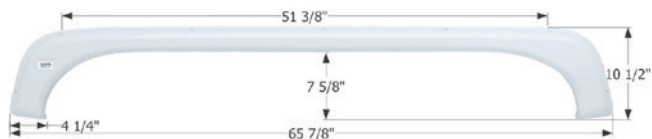

KZ Tandem Fender Skirt FS1846

Fits various KZ brands including: Sportsmen, Frontier.
65 7/8" x 10 1/2"

- **01565** Cobalt Blue
- **01846** Polar White
- **01847** Taupe
- **14400** Black