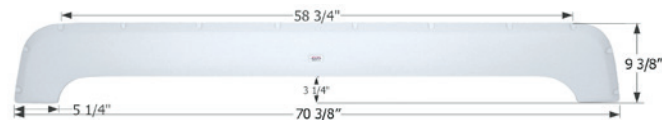

Dutchmen Tandem Fender Skirt **FS2109**

Fits various Dutchmen brands including: the Dutchmen Classic.
70 3/8" x 9 3/8"

12109 Polar White