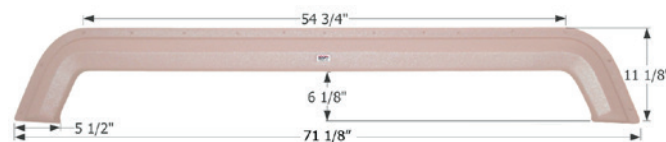

Forest River Tandem Fender Skirt **FS2055**

Fits various Forest River brands including: Wildwood.
71 1/8" x 11 1/8"

12055	Grey Rose
12188	Polar White
14112	Grey