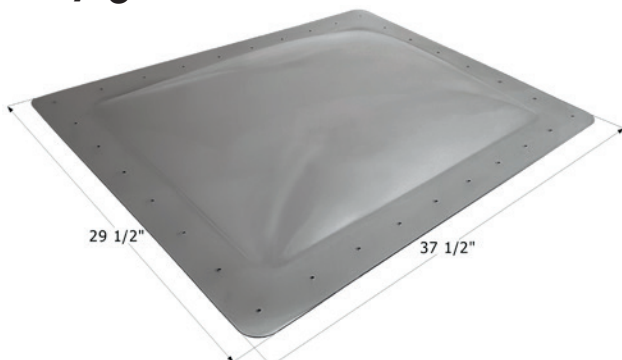

RV Skylight **SL2432**

Dome Dimension: 32" x 24" x 5"
Flange Dimension: 37 1/2" x 29 1/2" (2 3/4" width)

12884 Clear

14116 Smoke

14254 White