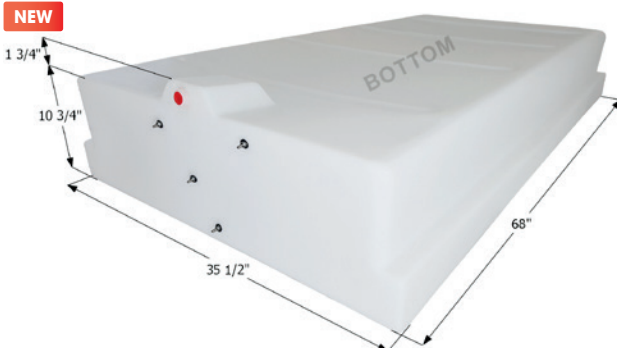

Fresh Water Tank **WT3677**

NEW

68" x 35 1/2" x 10 3/4" - 100 US Gallon Capacity.

14319 w/ 1/2" FPT (1), Level Sensors (4), w/ Sump

14663 Tank Only, w/o Sump