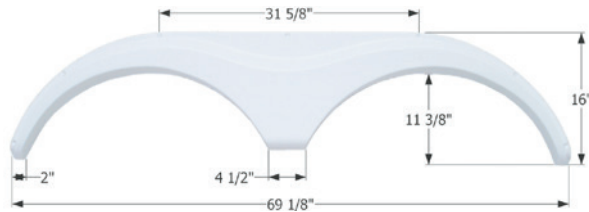

Heartland Tandem Fender Skirt **FS763**

Fits various Heartland brands including: Bighorn, Big Country, Cyclone, Landmark, Razor, Sundance, Trail Runner, Gateway.
69 1/8" x 16"

- **01615** Polar White
- **12579** Winchester Brown
- **14174** Black
- **14273** Champagne