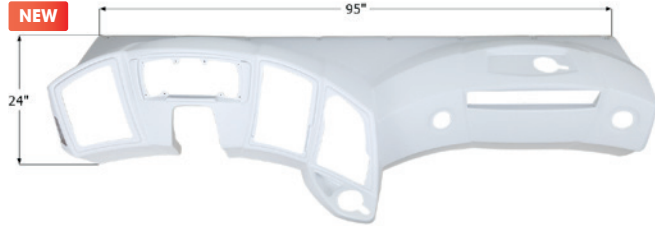

### Jayco Dashboard

Dashboard for various Jayco motorhomes. Call to inquire.  
95" x 24"

**14279** Polar White (Unpainted)