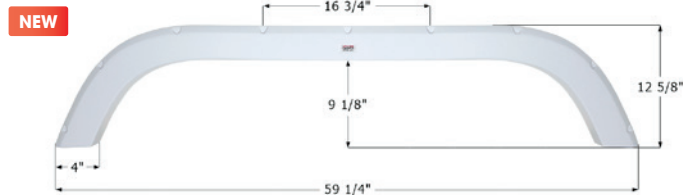

Starcraft Tandem Fender Skirt **FS4290**

Fits various Starcraft brands including: Antigua.
59 1/4" x 12 5/8"

14290 Polar White