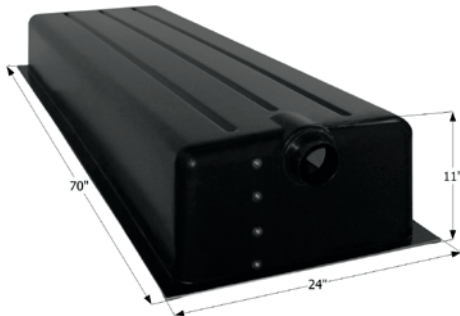

Center End Drain **HT192-ED**

70" x 24" x 11" - 54 US Gallon Capacity.

12424 Tank w/ 3" Spigot & Sensors Installed