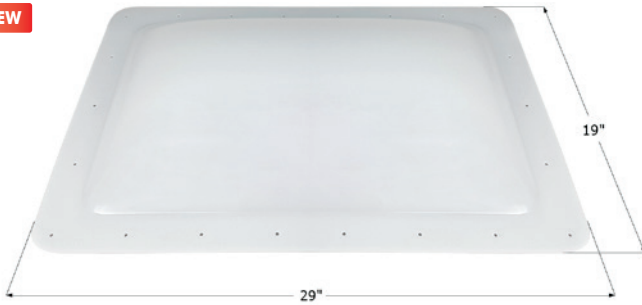

RV Skylight SL1525

NEW

Dome Dimension: 25" x 15" x 4"
Flange Dimension: 29" x 19" (2" width)

14402	White
14705	Smoke