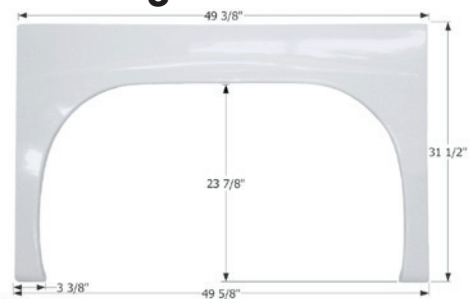

Gulf Stream Single Fender Skirt **FS1947**

Fits various Gulf Stream brands including: Friendship.
49 5/8" x 31 1/2"

01947 Polar White (Unpainted)