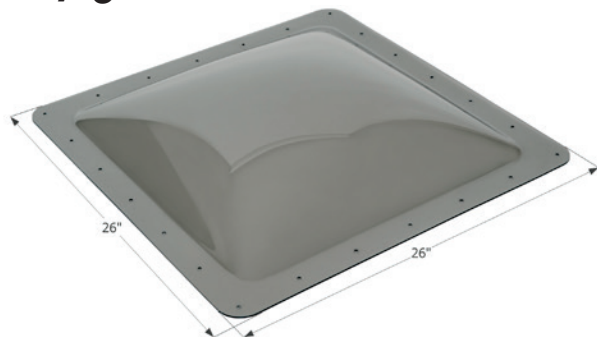

RV Skylight SL2222

Dome Dimension: 22" x 22" x 4"
Flange Dimension: 26" x 26" (2" width)

01856	Clear
01857	White
12121	Smoke
14526	Dark Smoke