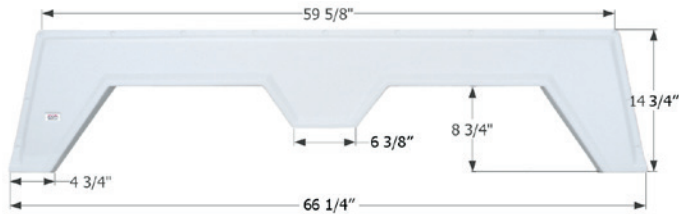

Kustom Koach Tandem Fender Skirt
FS1737

Fits various Kustom Koach and Travelaire brands including: Rustler.
66 1/4" x 14 3/4"

01737 Polar White