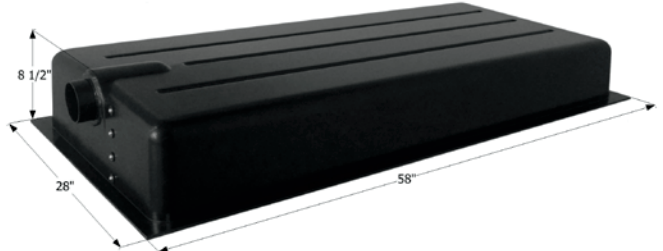

Center End Drain **HT176B-ED**

58" x 28" x 8 1/2" - 43 US Gallon Capacity.

12378	Tank w/ 3" Spigot & Sensors Installed

* Configurations may include generic and specifically placed fittings corresponding to certain Jayco applications. Please compare your part numbers and details carefully, as each configuration has different fitting placements and detailed diagrams.