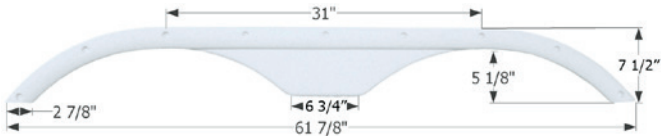

Kustom Koach Tandem Fender Skirt
FS1747

Fits various Kustom Koach brands including: Westwind.
61 7/8" x 7 1/2"

01747 Polar White