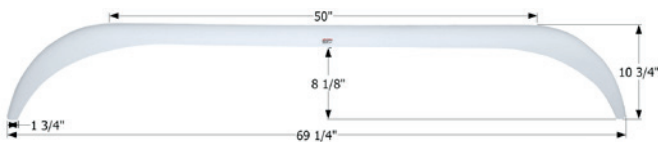

Weekend Warrior Tandem Fender Skirt **FS2670**

Fits various Weekend Warrior brands including: Road House.
69 1/4" x 10 3/4"

12670 Polar White