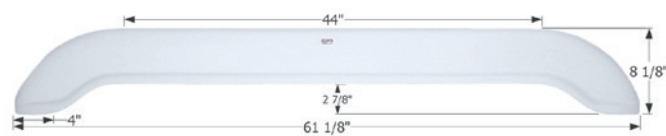

Extreme RV Tandem Fender Skirt **FS1913**

Fits various Extreme RV brands including: Sportsmaster. The skirt is fastened with a flange on the underside for hidden fastening.
61 1/8" x 8 1/8"

- **01913** Polar White