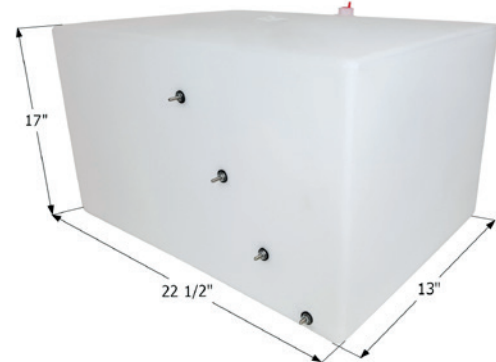

Jayco Fresh Water Tank **WT3616**

NEW

22 1/2" x 13" x 17" - 20 US Gallon Capacity.

14211	0215080 from Amerikart