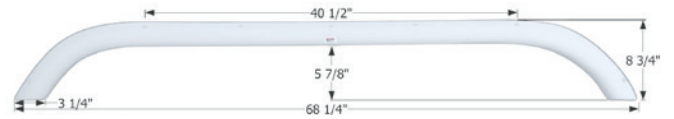

**Forest River Tandem Fender Skirt FS2129**

Fits various Forest River brands including: Rockwood Roo.

56 3/4" x 12 3/4"

**12129** Polar White

**Forest River Tandem Fender Skirt FS2316**

Fits various Forest River brands including: Wildwood.