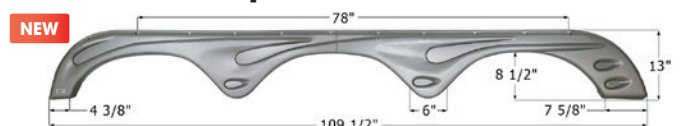

Forest River Triple Fender Skirt **FS4103 LH**

Fits various Forest River brands including: Stealth Evo. This fender skirt is for the LEFT SIDE of the trailer.
109 1/2" x 13"

14103 Metallic Silver