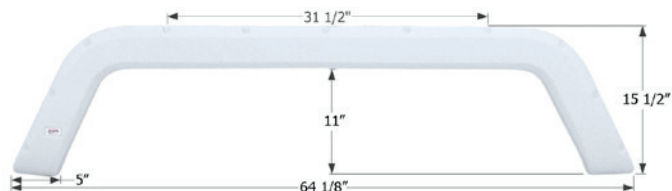

R-Vision Tandem Fender Skirt **FS1935**

Fits various R-Vision brands.
64 1/8" x 15 1/2"

01935 Polar White