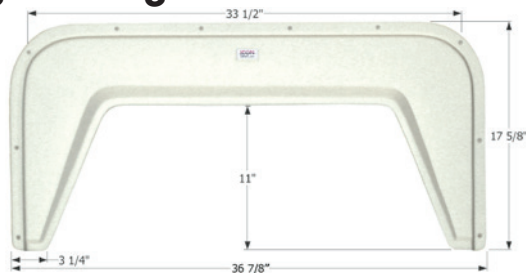

Vanguard Single Fender Skirt **FS2130**

Fits various Vanguard brands including: Security.
36 7/8" x 17 5/8"

12130 Colonial White