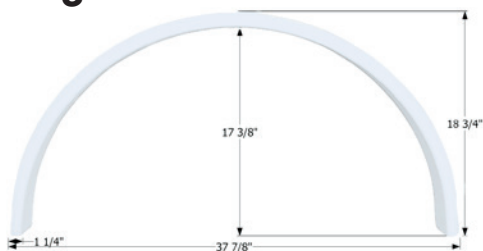

Jayco Single Fender Skirt **FS2786**

Fits various Jayco brand units. Jayco part numbers are S440-1 and S440-2 (embossed on underside).
37 7/8" x 18 3/4"

12786 Polar White