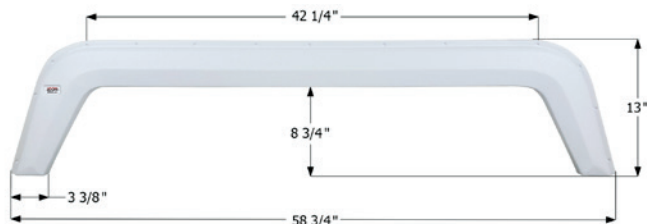

Dutchmen Tandem Fender Skirt **FS1767**

Fits various Dutchmen brands including: AeroLite.
58 3/4" x 13"

01767 Polar White

14708 Black