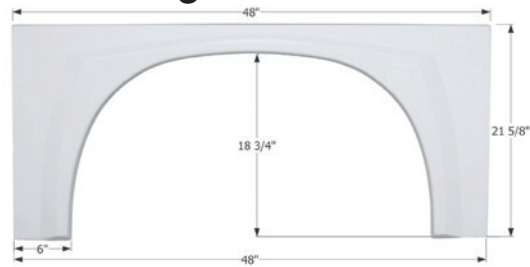

Gulf Stream Single Fender Skirt **FS1764**

Fits various Gulf Stream brands including: Palm Breeze.
48" x 21 5/8"

01764 Polar White (Unpainted)