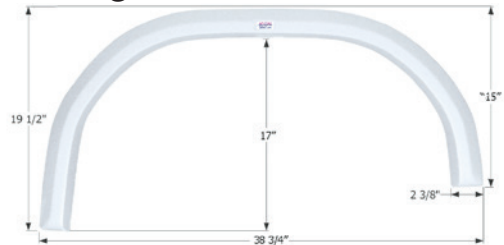

Damon Single Fender Skirt **FS1899 RH**

Fits various Damon brands including: Challenger.
38 3/4" x 15 (F); 19 1/2 (R)"

01899 Polar White