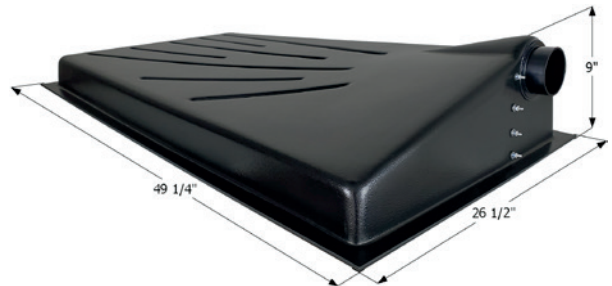

Left End Drain **HT610-ED**

49 1/4" x 26 1/2" x 9" - 29 US Gallon Capacity.

01588 Tank w/ 3" Spigot & Sensors Installed