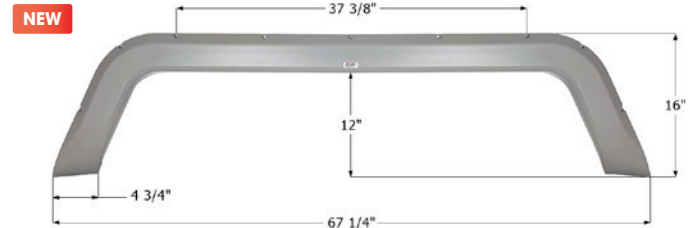

R-Vision Fender Skirt **FS4244**

Fits various R-Vision brands including: Trail-Lite.
67 1/4" x 16"

14244 Light Titanium Grey