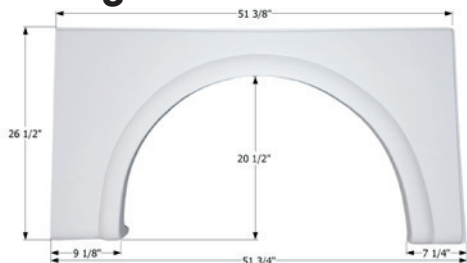

Damon Single Fender Skirt **FS2818 LH**

Fits various Damon brands including: Daybreak.
51 3/4" x 26 1/2"

12819 Polar White (Unpainted)