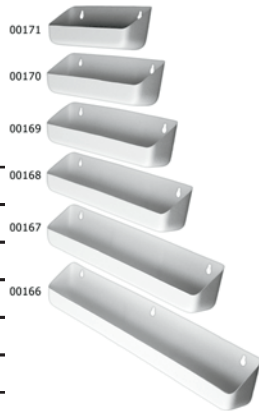

Tilt-Out Trays

Utilize the unused space in front of your sink. Tilt out trays install between your counter edge and your sink and are perfect for keeping counter clutter at bay.

- **01229**   269mm, Pewter Grey

- **00171**   269mm, White

- **01230**   307mm, Pewter Grey

- **00170**   307mm, White

- **01231**   345mm, Pewter Grey

- **00169**   345mm, White

Spice Trays

Designed for storage of all types of spice jars, this spice tray can be easily trimmed to the desired size. 58" length that you trim to fit.

- **00177**   3 Tier, White

- **01250**   4 Tier, Pewter Grey

- **00176**   4 Tier, White

Super Bag Saver

Stores plastic bags for re-use. Perfect for beneath the kitchen sink.

- **00165**   White