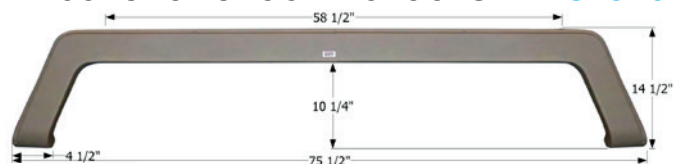

Timberland Tandem Fender Skirt **FS2328**

Fits various Timberland (Adventure RV) brands including: Travelodge.
75 1/2" x 14 1/2"

- **12328** Taupe