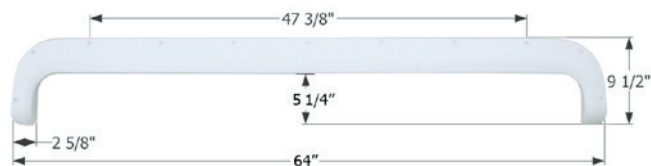

Fleetwood Tandem Fender Skirt **FS730**

Fits various Fleetwood brands including: Wilderness.
64" x 9 1/2"

01536 Grey

01537 Taupe

01538 Polar White