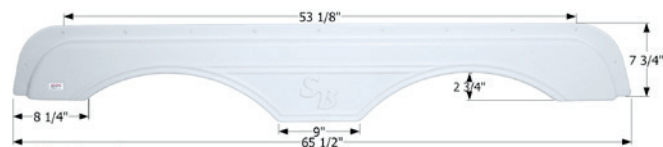

Sunnybrook Tandem Fender Skirt

FS2634

Fits various Sunnybrook & Winnebago brands.
65 1/2" x 7 3/4"

12634 Polar White