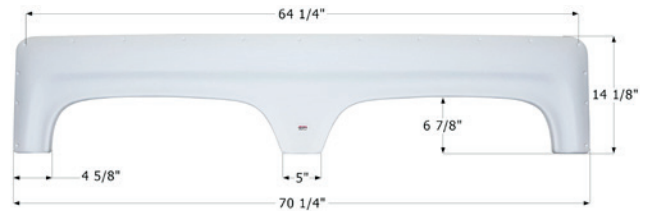

ICON Tandem Fender Skirt **FS570**

Universal replacement to fit by dimension.
70 1/4" x 14 1/8"

00411 Colonial White

00412 Polar White