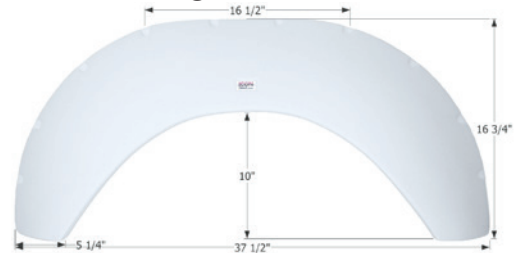

Sunline Que Single Fender Skirt FS1932

Fits various Sunline brands including: Que.
37 1/2" x 16 3/4"

01932 Polar White