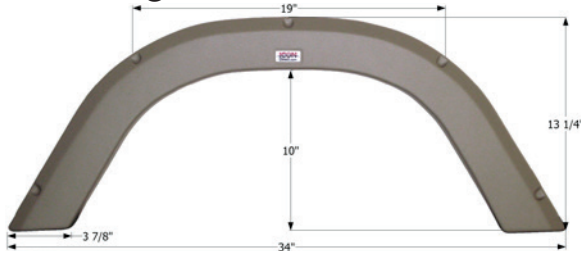

R-Vision Single Fender Skirt FS2546

Fits various R-Vision brands including: Bantam.
34" x 13 1/4"

12546 Taupe

14386 Polar White