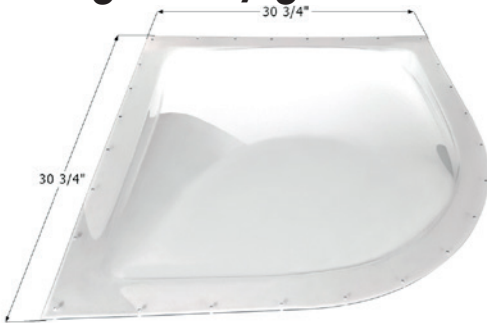

Radius Edge RV Skylight **RSL26**

Dome Dimension: 26" x 26" x 5"
Flange Dimension: 30 3/4" x 30 3/4" (2 3/8" width)

12591	White
12892	Clear