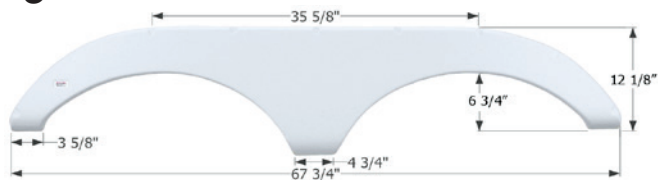

Pilgrim Tandem Fender Skirt **FS1804**

Fits various Pilgrim brands including: Open Road.
67 3/4" x 12 1/8"

01804 Polar White

01805 Light Grey