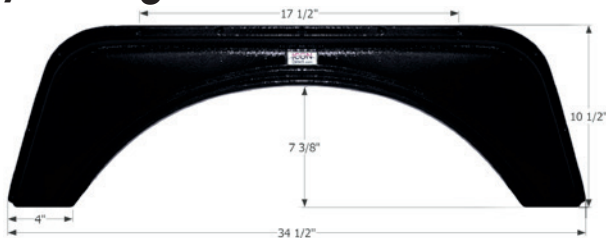

**14242** Taupe

**T@B Single Fender Skirt FS2355**

Fits various T@B brands.  
33 1/8" x 14 1/4"

**12355** Red

**Skyline Single Fender Skirt FS2324**

Fits various Layton brands including: Skyline, Nomad Lite. Also fits various Lance brands.  
34 1/2" x 10 1/2"