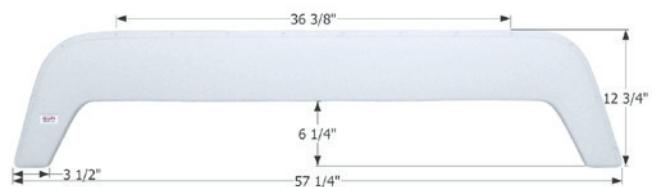

Forest River Tandem Fender Skirt FS1903

Fits various Forest River brands including: Rockwood, Rockwood Roo.
57 1/4" x 12 3/4"

01903 Polar White