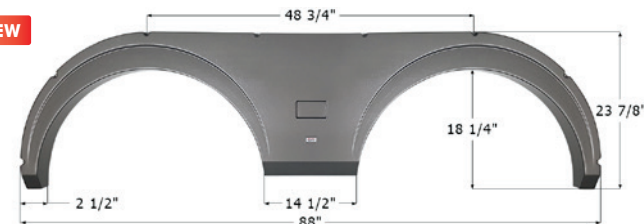

Fleetwood Tandem Fender Skirt **FS4441**

NEW

Fits various Fleetwood brands including: Pace Arrow.
88" x 23 7/8"

14441 Light Driftwood Metallic