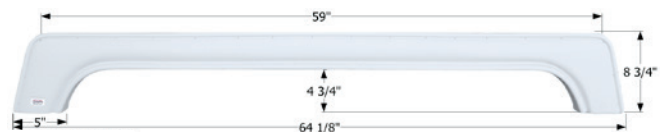

Lance Tandem Fender Skirt **FS2826**

Fits various Lance brands. Also fits various Fleetwood brands including: Pioneer.
64 1/8" x 8 3/4"

12826 Polar White

14285 Black