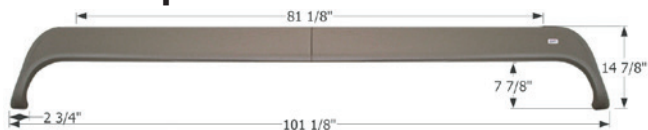

Monaco Triple Fender Skirt **FS2045**

Fits various Monaco & Holiday Rambler brands including: Mckenzie Dune Chaser.

101 1/8" x 14 7/8"

12045 Taupe

12169 Light Grey