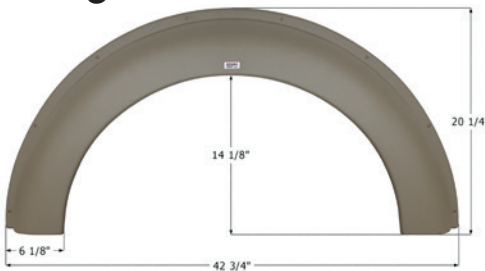

**14179** Champagne

**Sunline Que Single Fender Skirt FS1932**

Fits various Sunline brands including: Que.  
37 1/2" x 16 3/4"

**01932** Polar White

**R-Vision Single Fender Skirt FS4242**

**NEW**

Fits various R-Vision brands.  
42 3/4" x 20 1/4"