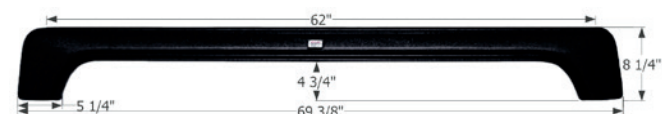

Fleetwood Tandem Fender Skirt **FS2141**

Fits various Fleetwood brands including: Mallard. Model has a flat flange, no screw indentations.

69 3/8" x 8 1/4"

12141	Black