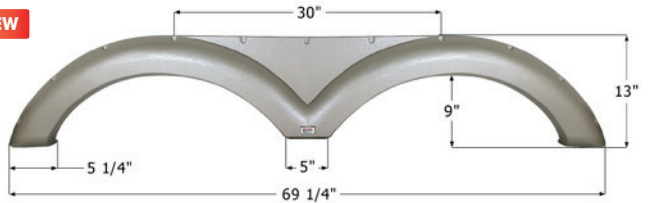

Gulf Stream Tandem Fender Skirt **FS4219**

NEW

Fits various Gulfstream brands including: Sedona.
69 1/4" x 13"

14219 Champagne