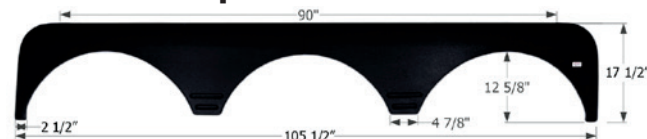

Gulf Stream Triple Fender Skirt **FS1821**

Fits various Gulfstream brands including: Enduramax Wide Open.
105 1/2" x 17 1/2"

01821 Black

14750 Polar White