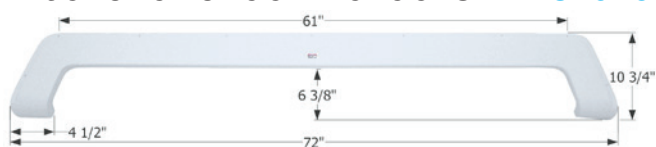

Timberland Tandem Fender Skirt **FS2098**

Fits various Timberland (Adventure RV) brands including: Timberlodge.
72" x 10 3/4"

- **12098** Polar White