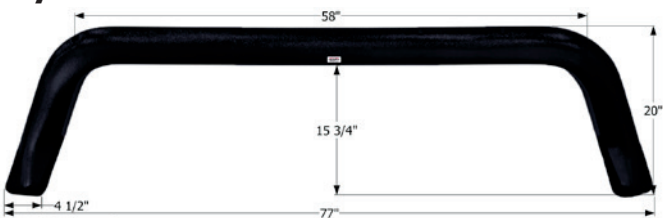

Keystone Tandem Fender Skirt **FS2671**

Fits various Keystone brands including: Vantage. 77" x 20"

12671 Black