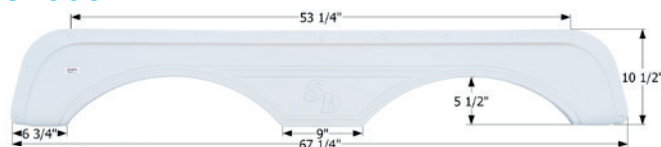

Sunnybrook Tandem Fender Skirt

FS2665

Fits various Sunnybrook & Winnebago brands. Sunnybrook part number is FD105 (embossed on the backside). 67 1/4" x 10 1/2"

- **12665** Polar White