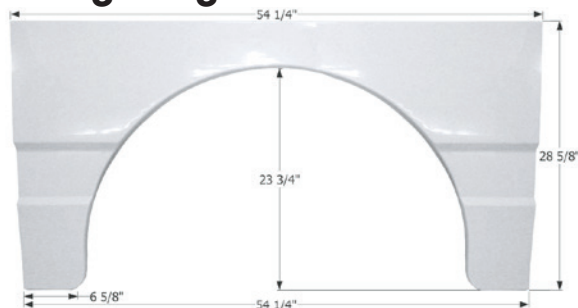

Winnebago Single Fender Skirt **FS1946**

Fits various Winnebago brands including: Luxor.
54 1/4" x 28 5/8"

01946 Polar White (Unpainted)