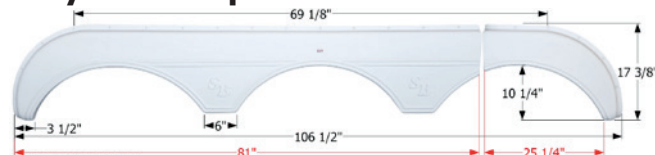

Sunnybrook Triple Fender Skirt **FS2661**

Fits various Sunnybrook brands. Slide out split is molded into the part. 1/4" Slide Gap included in the "F" dimension. Individual pieces are 81" & 25 1/4". Sunnybrook part number is FT132LH CH.

106 1/2" x 17 3/8"

12661 Polar White