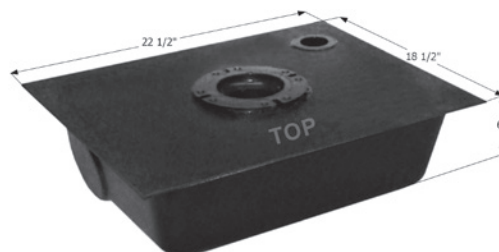

Bottom Drain HT630B-SBD

22 1/2" x 18 1/2" x 6" - 8 US Gallon Capacity.

00437 Tank w/ 3" Threaded, 1 1/2" Slip, & 7" OD Toilet Flange