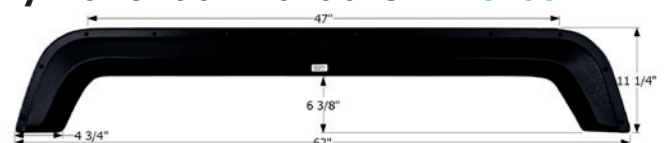

### Skyline Tandem Fender Skirt **FS2331**

Fits various Skyline brands including: Nomad.

62" x 11 1/4"

**12331** Black

**12576** Polar White