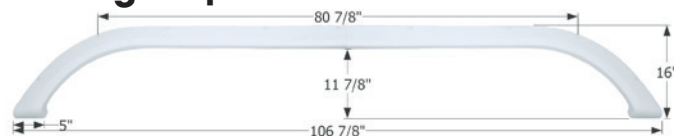

Carriage Triple Fender Skirt **FS2257**

Fits various Carriage brands including: C-Force.
106 7/8" x 16"

12257 Polar White