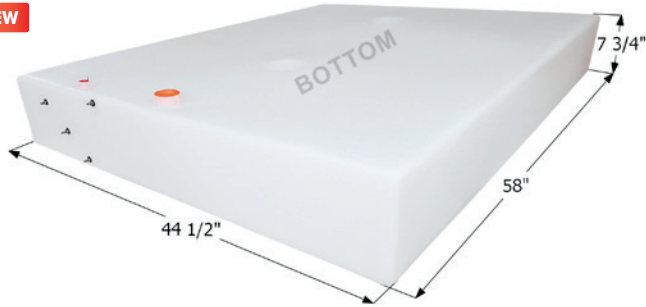

Jayco Fresh Water Tank **WT3644**

NEW

58" x 44 1/2" x 7 3/4" - 81 US Gallon Capacity.

14284 0335790 from ICON

14333 Tank Only