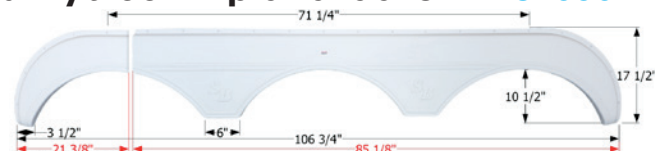

Sunnybrook Triple Fender Skirt **FS2658**

Fits various Sunnybrook brands. Slide out split is molded into the part. 1/4" Slide Gap included in the "F" dimension. Individual pieces are 21 3/8" & 85 1/8". Sunnybrook part number is FT128 for the main portion and FT132RHCH is on the left piece.

106 3/4" x 17 1/2"

12658 Polar White