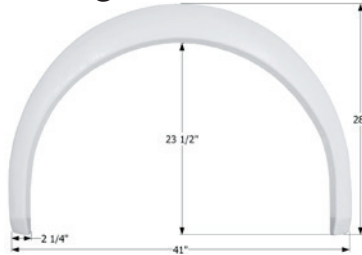

Coachmen Single Fender Skirt **FS2409**

Fits various Coachmen brands including: Mirada Class A.
41" x 28"

12409 Polar White (Unpainted)