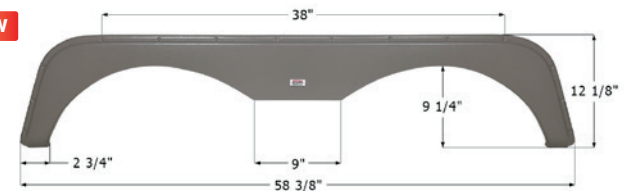

Forest River Tandem Fender Skirt **FS4270**

NEW

Fits various Forest River brands including: Shamrock, Rockwood.
58 3/8" x 12 1/8"

- **14270** Mauve Grey