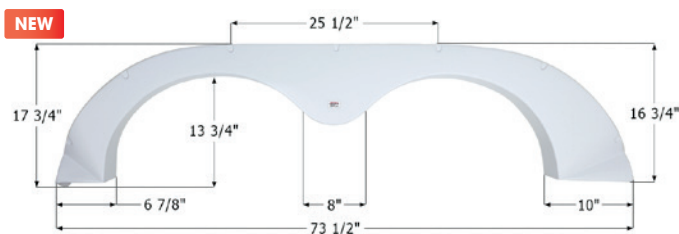

R-Vision Tandem Fender Skirt **FS4180 LH**

Fits various R-Vision brands including: Status. This fender skirt is for the LEFT SIDE of the trailer.
73 1/2" x 16 3/4" (F) ; 17 3/4" (R)"

14199 Polar White