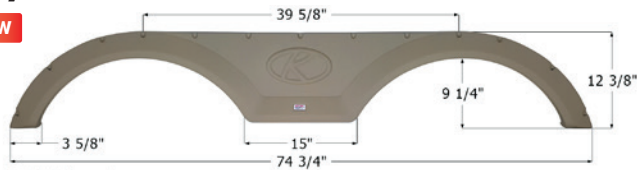

Keystone Tandem Fender Skirt **FS4385**

NEW

Fits various Keystone brands including: Passport.
74 3/4" x 12 3/8"

14385 Taupe