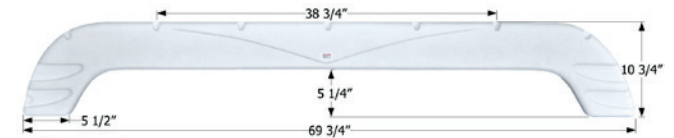

Forest River Tandem Fender Skirt FS2363

Fits various Forest River brands including: Sandstorm.

69 3/4" x 10 3/4"

12363 Polar White