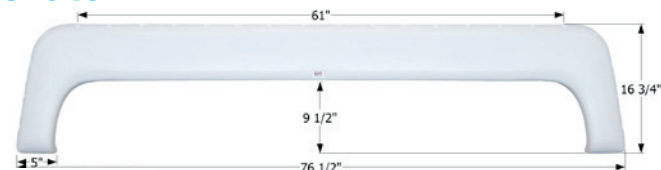

Sunnybrook Tandem Fender Skirt

FS2645

Fits various Sunnybrook & Winnebago brands.
76 1/2" x 16 3/4"

12645 Polar White