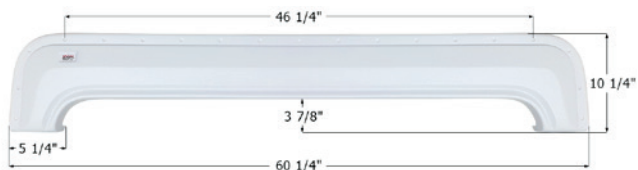

Dutchmen Tandem Fender Skirt **FS1813**

Fits various Dutchmen brands including: Dutchmen Lite.
60 1/4" x 10 1/4"

01813 Polar White