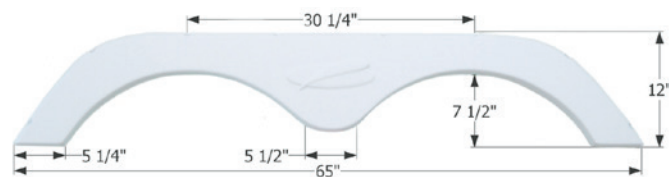

R-Vision Tandem Fender Skirt **FS775**

Fits various R-Vision brands including: Trail-Lite, Trail-Cruiser, Trail-Sport.
65" x 12"

01638 Taupe

01639 Polar White

14411 Black