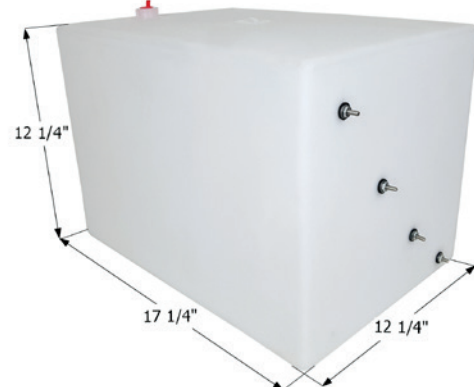

Jayco Fresh Water Tank **WT3617**

NEW

17 1/4" x 12 1/4" x 12 1/4" - 10 US Gallon Capacity.

14212	0210912 from Amerikart