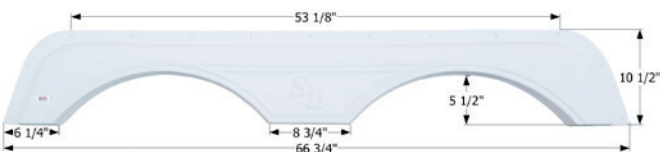

Sunnybrook Tandem Fender Skirt

FS2657

Fits various Sunnybrook & Winnebago brands. 66 3/4" x 10 1/2"

- **12657** Polar White
- **12919** Tan