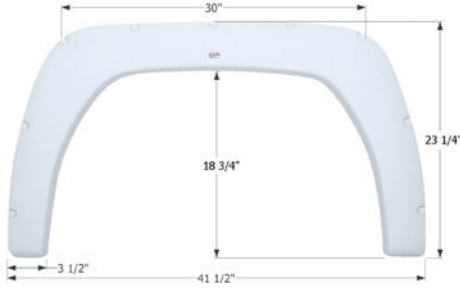

Fleetwood Single Fender Skirt **FS2012**

Fits various Fleetwood brands including: Storm.
41 1/2" x 23 1/4"

12012 Polar White