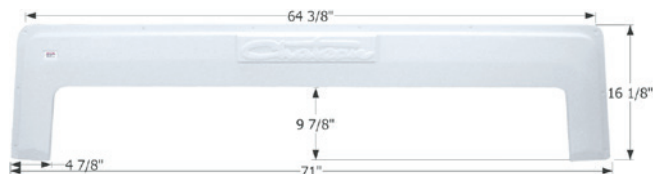

Thor Tandem Fender Skirt **FS1843**

Fits various Thor brands including: Chateau.
71" x 16 1/8"

01843 Polar White