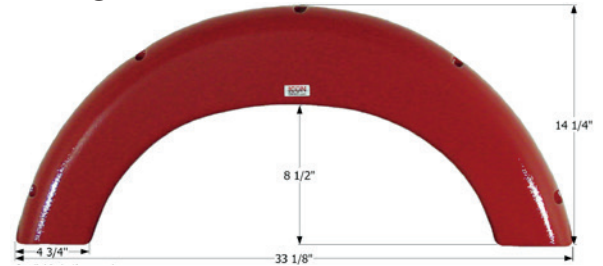

T@B Single Fender Skirt FS2355

Fits various T@B brands.
33 1/8" x 14 1/4"

12355 Red