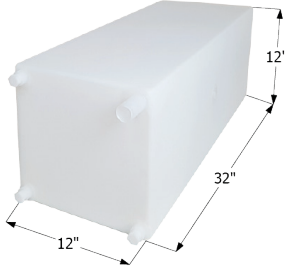

Fresh Water Tank **WT2472**

32" x 12" x 12" - 20 US Gallon Capacity.

12506	Tank Only
12736	Tank w/ 1/2" FPT (3), 1 1/4" Filler Boss (1)