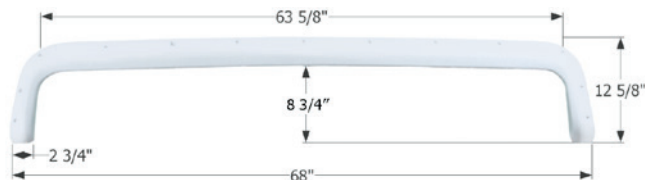

Fleetwood Tandem Fender Skirt **FS735**

Fits various Fleetwood brands including: Prowler, Mallard.

68" x 12 5/8"

01644 Polar White