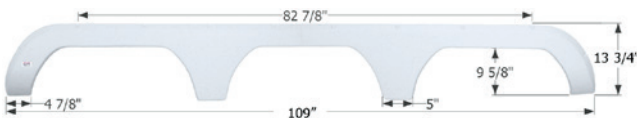

Travel Supreme Triple Fender Skirt **FS1964**