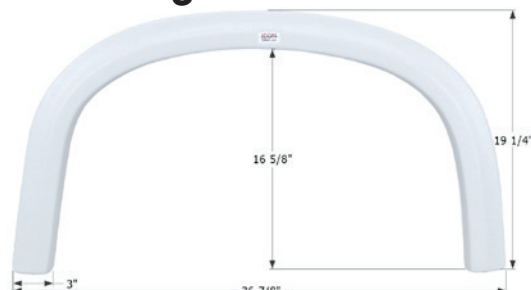

Four Winds Single Fender Skirt **FS2038**

Fits various Four Winds brands.
36 7/8" x 19 1/4"

12038 Polar White

12889 Black