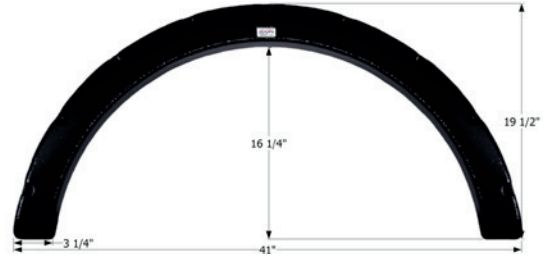

Fleetwood Single Fender Skirt **FS2362**

Fits various Fleetwood brands including: Jamboree.
41" x 19 1/2"

12362 Black