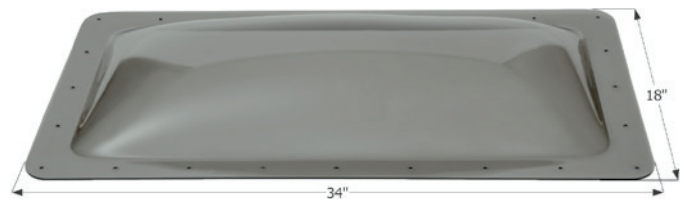

RV Skylight **SL1430**

Dome Dimension: 30" x 14" x 4"
Flange Dimension: 34" x 18" (2" width)

01848	Clear
01849	White
12117	Smoke