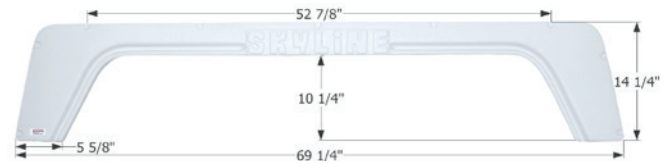

Skyline Tandem Fender Skirt **FS2154**

Fits various Layton brands including: Skyline.

69 1/4" x 14 1/4"

12154 Polar White