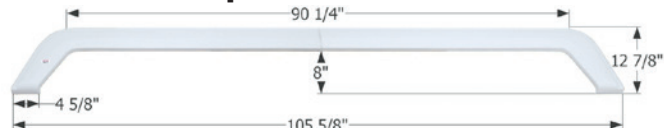

Forest River Triple Fender Skirt **FS1707**

Fits various Forest River brands, including: Sandpiper Sport.
105 5/8" x 12 7/8"

01707 Polar White