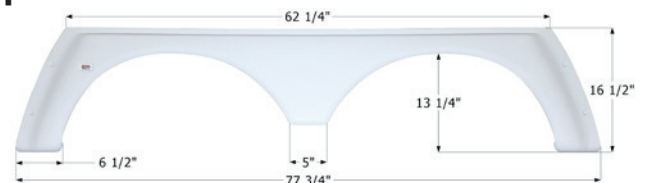

Alpenlite Tandem Fender Skirt **FS779**

Fits various Alpenlite brands.
77 3/4" x 16 1/2"

01640 Polar White

12407 Mauve Grey