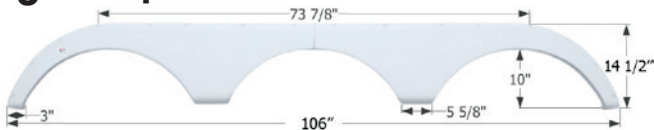

Pilgrim Triple Fender Skirt **FS1757**

Fits various Pilgrim brands including: Open Road.

106" x 14 1/2"

01757 Polar White

01758 Dark Grey