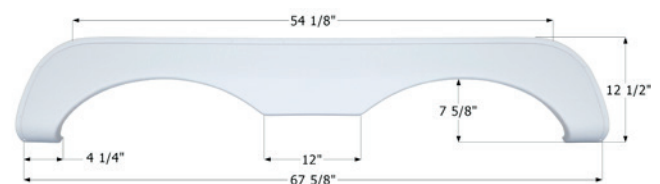

Mckenzie Tandem Fender Skirt **FS769**

Fits various Mckenzie and Holiday Rambler brands including: Starwood LX, Lakota, Medallion, Dune Chaser, Cascade, Alumascapes.

67 5/8" x 12 1/2"

01623 Taupe

01630 Polar White