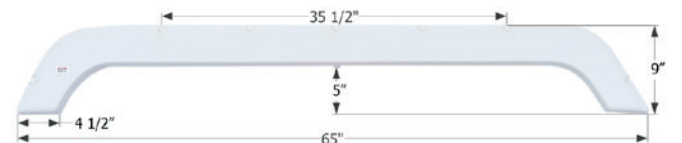

R-Vision Tandem Fender Skirt **FS1739**

Fits various R-Vision brands.
65" x 9"

01739 Polar White
01740 Taupe