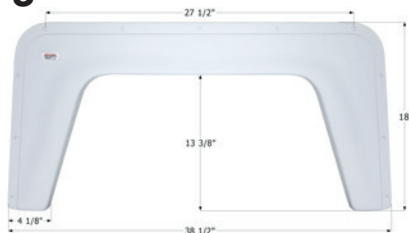

ICON Single Fender Skirt FS377

Universal replacement to fit by dimension.
38 1/2" x 18"

- **00403** Colonial White
- **00404** Polar White