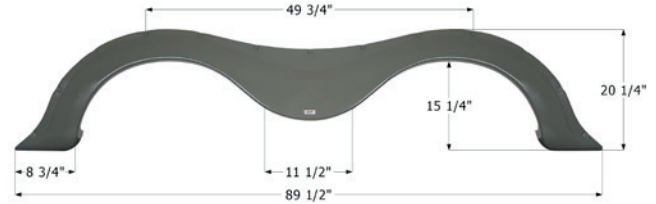

Keystone Tandem Fender Skirt **FS4097**

Fits various Keystone brands including: Bullet.
89 1/2" x 20 1/4"

14097 Olive Grey