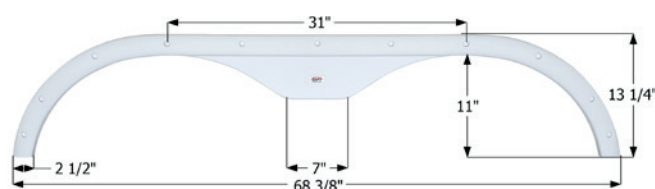

Travelaire Tandem Fender Skirt **FS211**

Fits various Travelaire brands including: Rustler, Westwind. Also fits various Kustom Koach brands.
68 3/8" x 13 1/4"

- **01237** Polar White
- **01343** Black