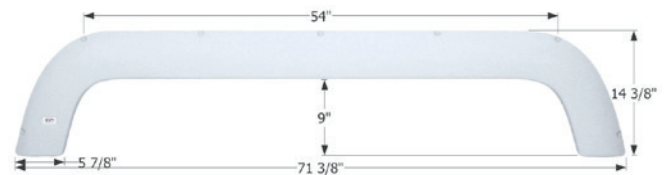

Fleetwood Tandem Fender Skirt **FS2007**

Fits various Fleetwood brands including: Nitrous.

71 3/8" x 14 3/8"

12007	Polar White