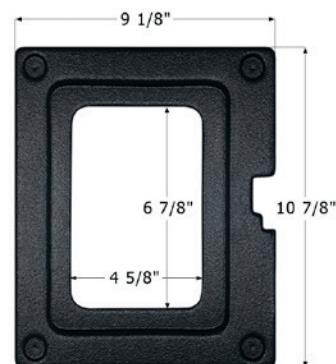

Travel Supreme Interior Door Lock Garnish

NEW

Interior door lock garnish for Travel Supreme Class A Motorhomes. Original part 300331 8709-1 door. Check measurements to confirm fitment.

9 1/8" x 10 7/8"

14157 Black