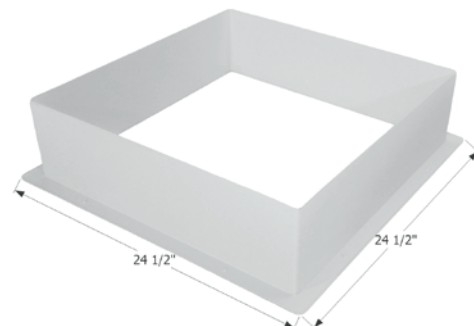

Skylight Inner Garnish **SL2222**

22" x 22" x 6 3/8"

12213	Polar White	Garnish for SL2222