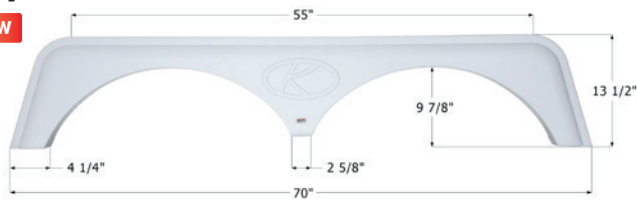

Keystone Tandem Fender Skirt **FS4458**

NEW

Fits various Keystone brands including: Sprinter.
70" x 13 1/2"

14458 Polar White