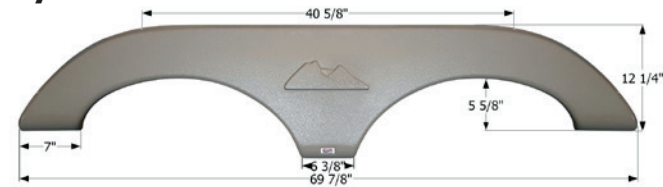

Keystone Tandem Fender Skirt **FS2809**

Fits various Keystone brands including: Montana Mountaineer.

69 7/8" x 12 1/4"

12809 Mauve Grey

14146 Winchester Brown