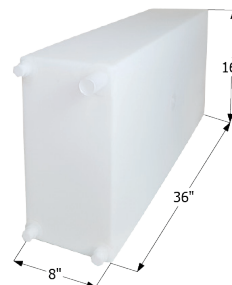

Fresh Water Tank **WT2468**

36" x 16" x 8" - 18 US Gallon Capacity.

1. ---
2. **12502** Tank Only
   - **12732** Tank w/ 1/2" FPT (3), 1 1/4" Filler Boss (1)
3. ---