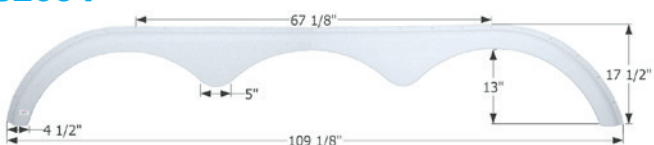

Pace American Triple Fender Skirt **FS2064**

Fits various Pace American Custom built trailers.

109 1/8" x 17 1/2"

12064 Polar White