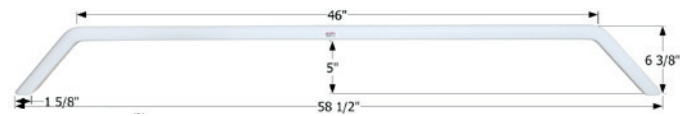

Sunnybrook Tandem Fender Skirt

FS2637

Fits various Sunnybrook & Winnebago brands. Installs with screws on the underside.

58 1/2" x 6 3/8"

12637 Polar White