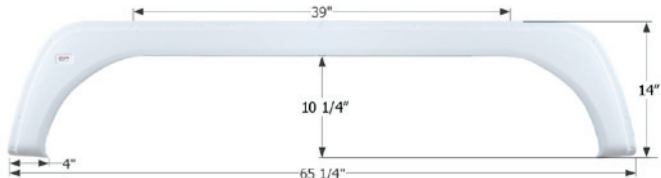

KZ Tandem Fender Skirt **FS1724**

Fits various KZ brands including: Frontier.
65 1/4" x 14"

01724 Polar White

01725 Cobalt Blue