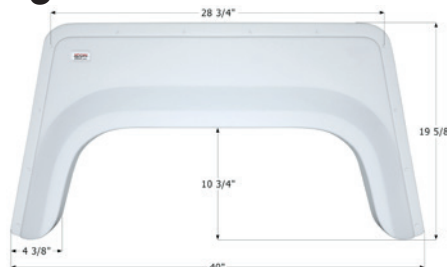

ICON Single Fender Skirt **FS320**

Universal replacement to fit by dimension. 40" x 19 5/8"

00393 Colonial White

00394 Polar White