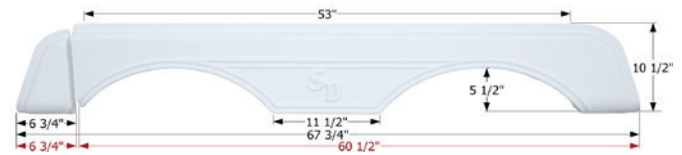

Sunnybrook Tandem Fender Skirt
FS2624

Fits various Sunnybrook & Winnebago brands. Slide out split is molded into the part. 1/4" Slide Gap included in the "F" dimension. Individual pieces are 6 3/4" and 60 1/2".

67 3/4" x 10 1/2"

12624 Polar White