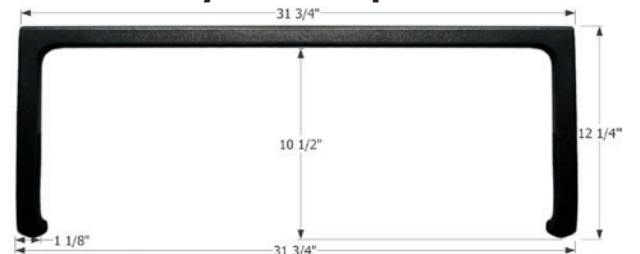

Travelaire Entry Door Step Trim

Fits various Travelaire brands.
31 3/4" x 12 1/4"

01242	Black
12675	Polar White