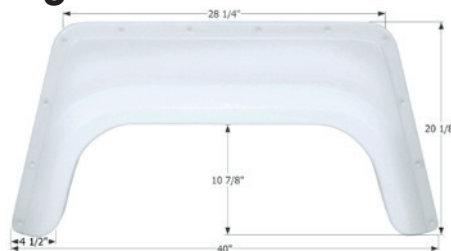

ICON Single Fender Skirt **FS302**

Universal replacement to fit by dimension. 40" x 20 1/8"

00526 Polar White