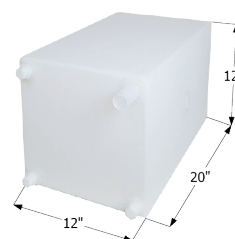

Fresh Water Tank **WT2470**

20" x 12" x 12" - 12 US Gallon Capacity.

1. ---
2. **12504** Tank Only
   - **12734** Tank w/ 1/2" FPT (3), 1 1/4" Filler Boss (1)
3. ---