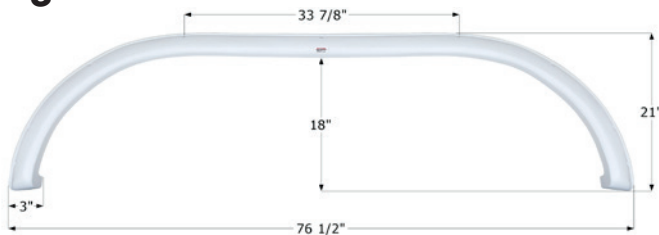

Rage'n Tandem Fender Skirt **FS4096**

Fits various Rage'n brands.
76 1/2" x 21"

14096 Polar White