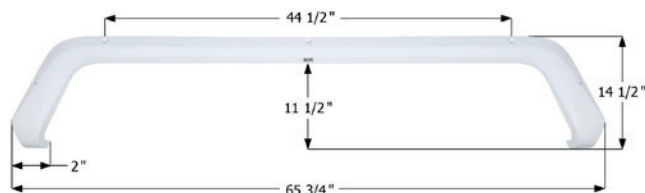

Sunline Tandem Fender Skirt **FS2319**

Fits various Sunline brands including: Solaris.
65 3/4" x 14 1/2"

- **12319** Polar White