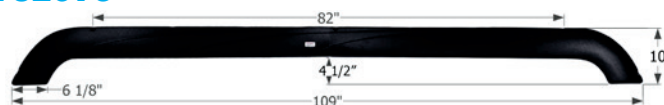

Eclipse Attitude Triple Fender Skirt **FS2095**

Fits various brands of Eclipse RV including: Attitude.
109" x 10"

12095 Black

12201 Polar White