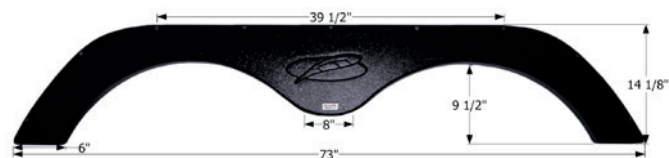

## R-Vision Tandem Fender Skirt **FS2411**

Fits various R-Vision brands.  
73" x 14 1/8"

**12411** Black