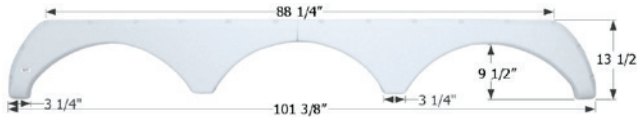

Thor Triple Fender Skirt **FS1948**