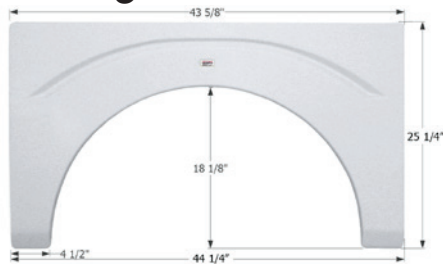

Fleetwood Single Fender Skirt **FS2044**

Fits various Fleetwood brands including: Southwind.
44 1/4" x 25 1/4"

12044 Polar White (Unpainted)