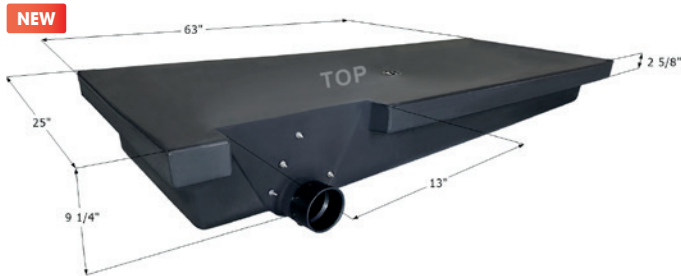

Left Side Drain H3595LH 13" Gap

63" x 25" x 9 1/4" - 39 US Gallon Capacity.

14253 0287648 from Amerikart