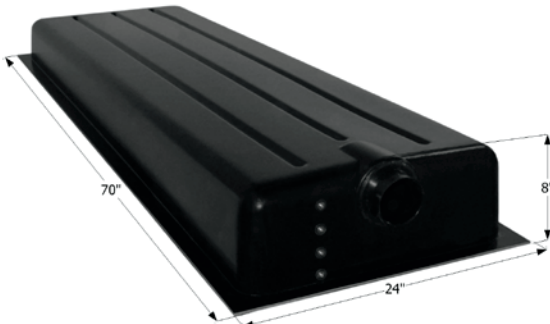

Center End Drain **HT192B-ED**

70" x 24" x 8" - 39 US Gallon Capacity.

12426 Tank w/ 3" Spigot & Sensors Installed