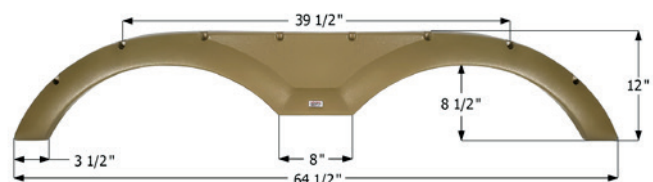

Forest River Tandem Fender Skirt **FS2779**

Fits various Forest River brands including: Flagstaff.
64 1/2" x 12"

- **12779** Dark Khaki
- **14005** Mauve Grey
- **14064** Black