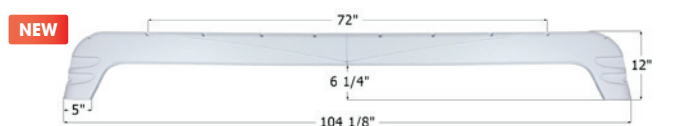

Forest River Fender Skirt **FS4471**

Fits various Forest River brands.
104 1/8" x 12"

14471 Polar White