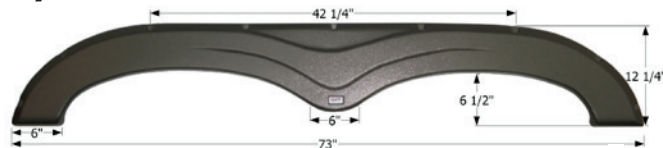

Keystone Tandem Fender Skirt **FS2572**

Fits various Keystone brands including: Outback. 73" x 12 1/4"

12572 Twilight Grey Metallic