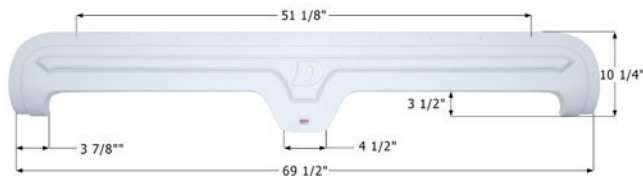

Dutchmen Tandem Fender Skirt **FS1714**

Fits various Dutchmen brands including: Signature.
69 1/2" x 10 1/4"

01714 Polar White