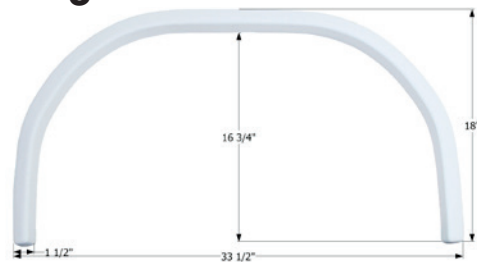

Jayco Single Fender Skirt FS2558

Fits various Jayco brands including: Eagle. Also fits various Holiday Rambler brands including: Atlantis.
33 1/2" x 18"

- **12558** Polar White
- **14736** Black