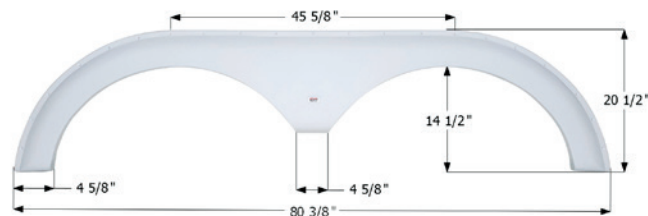

Dutchmen Tandem Fender Skirt **FS1904**

Fits various Dutchmen brands including: Victory Lane.
Also fits various Four Winds brands including: Winners Circle.
80 3/8" x 20 1/2"

01904 Polar White