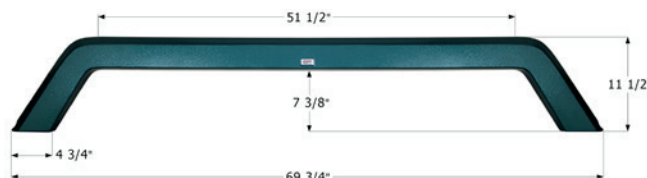

Thor Tandem Fender Skirt **FS2914**

Fits various Thor brands including: Kodiak Skamper.
69 3/4" x 11 1/2"

12914 Metallic Emerald