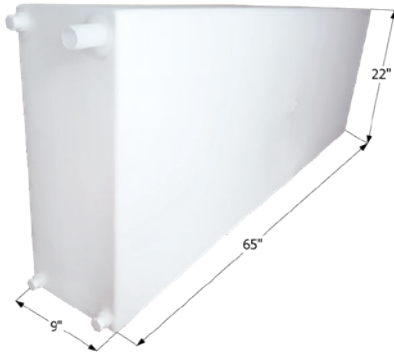

Fresh Water Tank **WT2458**

65" x 22" x 9" - 51 US Gallon Capacity.

12458 Tank Only

12722 Tank w/ 1/2" FPT (3), 1 1/4" Filler Boss (1)