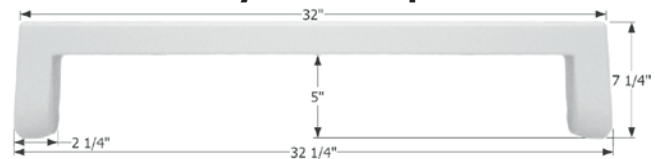

Forest River Entry Door Step Trim

Fits various Forest River brands including: Cardinal. 32 1/4" x 7 1/4"

01839 Polar White

01842 Champagne

12136 Taupe