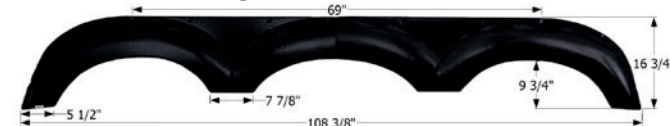

Forest River Triple Fender Skirt **FS2815**

Fits various Forest River brands including: Wildwood Toy Haulers. The original part may have had a diamond texture embossed on it.
108 3/8" x 16 3/4"

12815 Black