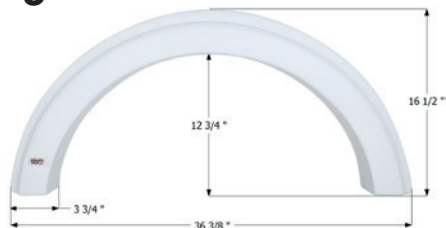

ICON Single Fender Skirt **FS1759**

Universal replacement to fit by dimension. Also fits various Wolverine & Prolite brands. 36 3/8" x 16 1/2"

01759 Polar White

12151 Black