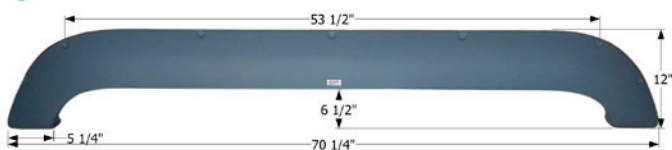

Weekend Warrior Tandem Fender Skirt **FS2711**

Fits various Weekend Warrior brands including: Carbon Lite.
70 1/4" x 12"

12711 Slate Grey