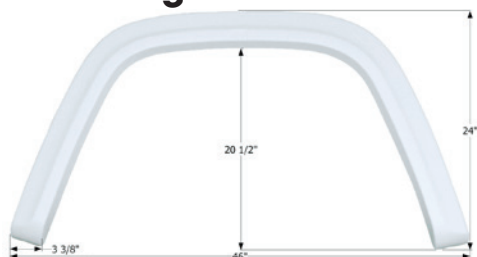

Gulf Stream Single Fender Skirt **FS2375**

Fits various Gulf Stream brands including: Sun Voyager. 46" x 24"

12375 Polar White