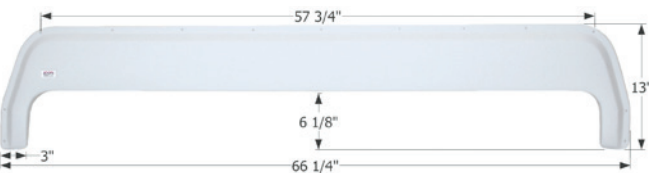

66 3/4" x 18 1/2"

**12150** Metallic Grey

**Forest River Tandem Fender Skirt FS2363**

Fits various Forest River brands including: Sandstorm.

69 3/4" x 10 3/4"

**12363** Polar White

**Forest River Tandem Fender Skirt FS2173**