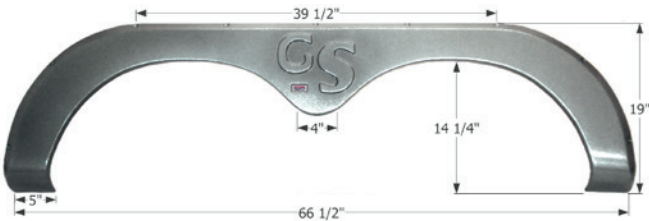

Forest River Tandem Fender Skirt FS2143

Fits various Forest River brands including: Grand Surveyor.

66 1/2" x 19"

12143 Metallic Grey