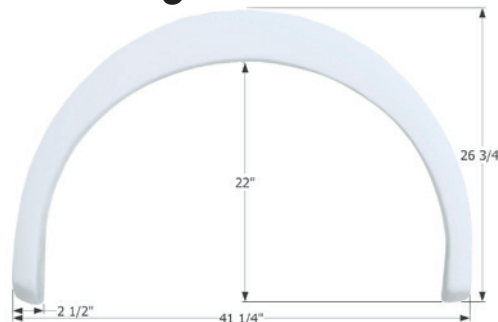

### Coachmen Single Fender Skirt **FS2311**

Fits various Coachmen brands including: Mirada.  
41 1/4" x 26 3/4"

**12311** Polar White