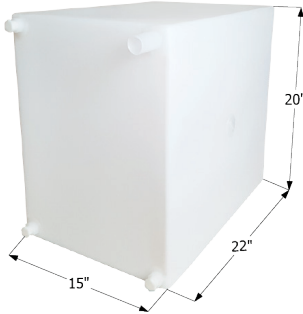

Fresh Water Tank **WT2473**

22" x 20" x 15" - 26 US Gallon Capacity.

12507	Tank Only
12737	Tank w/ 1/2" FPT (3), 1 1/4" Filler Boss (1)