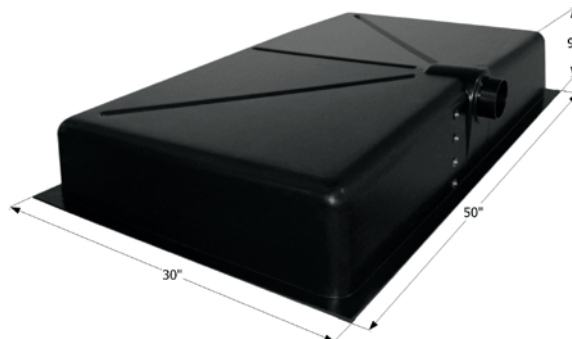

Center Side Drain HT138-SD

50" x 30" x 9" - 44 US Gallon Capacity.

12423 Tank w/ 3" Spigot & Sensors Installed