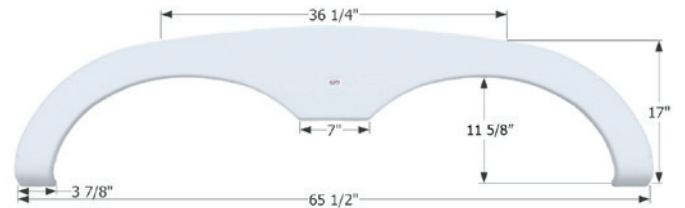

Sunline Tandem Fender Skirt **FS1773**

Fits various Sunline brands including: Classic.
65 1/2" x 17"

01773 Polar White

01785 Champagne