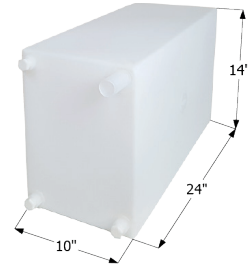

Fresh Water Tank **WT2462**

24" x 14" x 10" - 15 US Gallon Capacity.

12496 Tank Only

12726 Tank w/ 1/2" FPT (3), 1 1/4" Filler Boss (1)