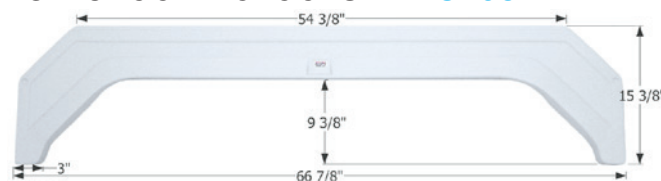

Thor Tandem Fender Skirt **FS2039**

Fits various Thor brands including: Komfort.
66 7/8" x 15 3/8"

12039 Polar White