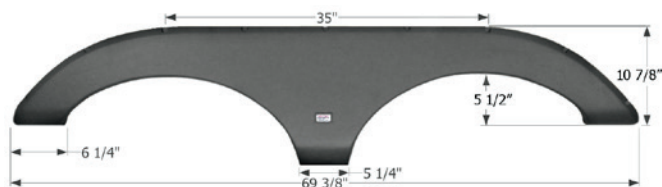

Forest River Tandem Fender Skirt **FS2027**

Fits various Forest River brands including: Sierra.
69 3/8" x 10 7/8"

12027	Polar White
12028	Grey