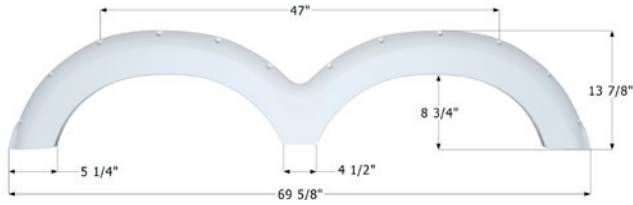

Heartland Tandem Fender Skirt **FS761**

Fits various Heartland brands including: Edge.
Also fits various Discover Canada brands including: Kokanee Express.
69 5/8" x 13 7/8"

- **01613** Polar White