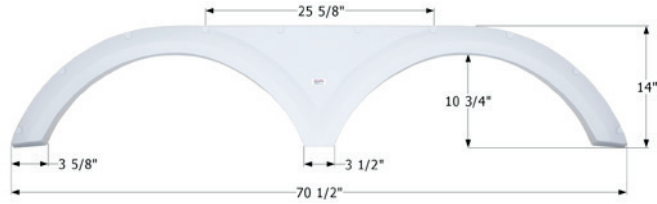

Keystone Tandem Fender Skirt **FS2842**

Fits various Keystone brands.
70 1/2" x 14"

12842 Polar White