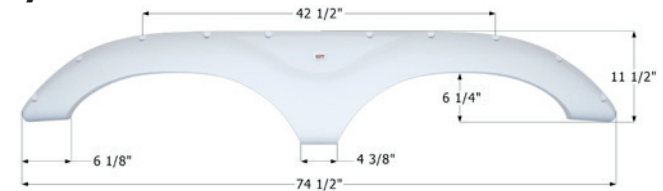

Keystone Tandem Fender Skirt **FS778**

Fits various Keystone brands including: Montana.
74 1/2" x 11 1/2"

01633 Polar White