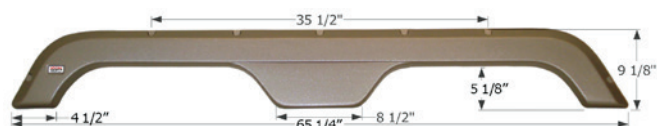

R-Vision Tandem Fender Skirt **FS2132**

Fits various R-Vision brands.
65 1/4" x 9 1/8"

12132 Cloud Silver

12225 Light Grey

12852 Black

14158 Taupe