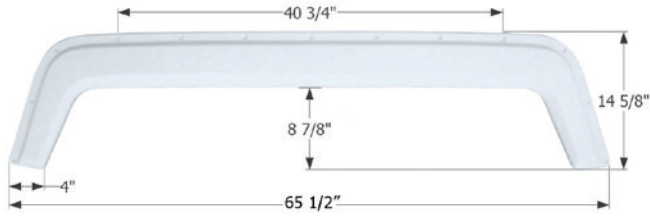

## Fleetwood Tandem Fender Skirt **FS736**

Fits various Fleetwood brands.

62 1/2" x 11 1/8"

**01692** Polar White

**Fleetwood Tandem Fender Skirt FS740**

Fits various Fleetwood brands including: Wilderness, Prowler, Terry, Taurus.  
65 1/2" x 14 5/8"