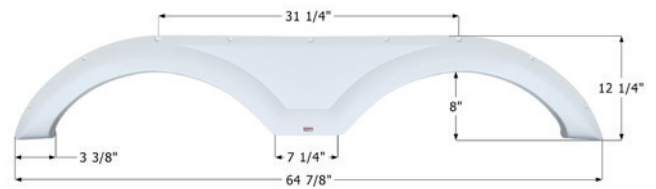

Gulf Stream Tandem Fender Skirt

FS4060

Fits various Gulfstream brands.
64 7/8" x 12 1/4"

14060 Polar White