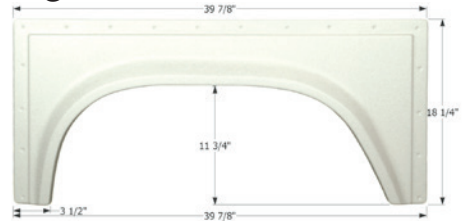

ICON Single Fender Skirt FS381

Universal replacement to fit by dimension.
39 7/8" x 18 1/4"

- **01617** Colonial White