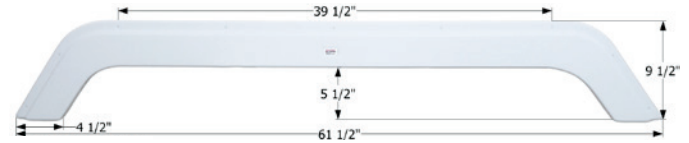

Sunnybrook Tandem Fender Skirt

FS2636

Fits various Sunnybrook & Winnebago brands.
61 1/2" x 9 1/2"

12636 Polar White

14217 Black