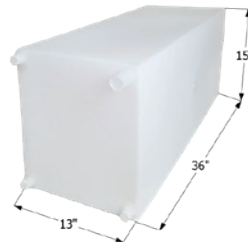

Fresh Water Tank **WT2463**

36" x 15" x 13" - 30 US Gallon Capacity.

12497 Tank Only

12727 Tank w/ 1/2" FPT (3), 1 1/4" Filler Boss (1)