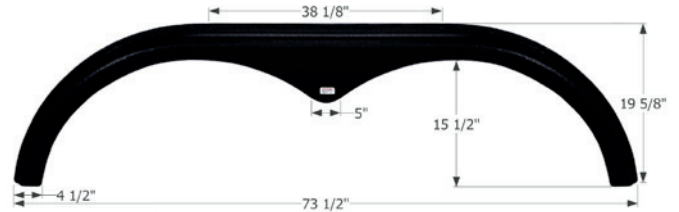

Pace American Tandem Fender Skirt **FS2271**

Fits various Pace American Custom built trailers.
73 1/2" x 19 5/8"

- **12271** Black
- **14272** Polar White