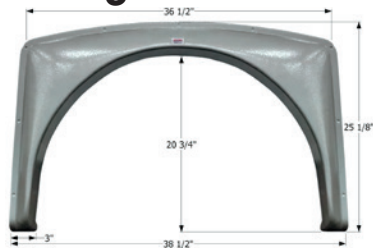

Gulf Stream Single Fender Skirt **FS2330**

Fits various Gulf Stream brands including: B Touring Cruiser.

38 1/2" x 25 1/8"

12330 Metallic Grey

12364 Polar White