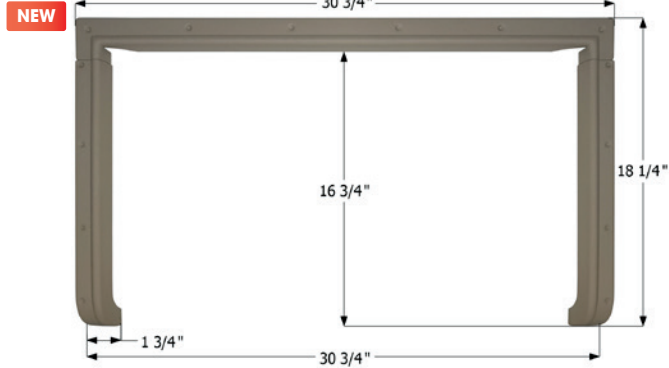

Step Trims

Step trims, that finish off the area around the RV step, are often subject to damage. UV exposure can make the original component become brittle and then a slight kick or nudge can cause irreparable damage. ICON manufactures a number of different replacements in brand matched and generic sizes.

3 Piece Step Trim

Fits various steps, including Sunnybrook brands. This Step Trim is designed to be trimmable in height. 30 3/4" x 18 1/4"

14388 Taupe

14412 Polar White