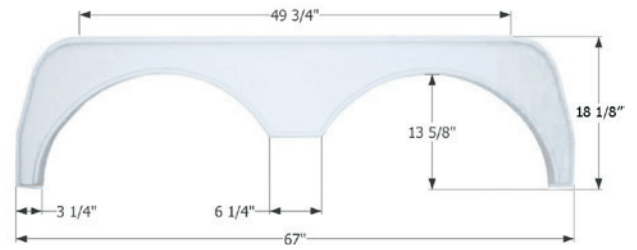

ICON Tandem Fender Skirt **FS500**

Universal replacement to fit by dimension.
67" x 18 1/8"

00409 Colonial White

00410 Polar White