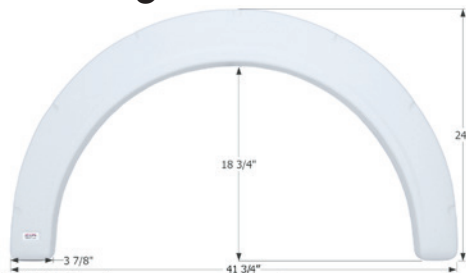

Fleetwood Single Fender Skirt **FS1916**

Fits various Fleetwood brands including: Flair.
41 3/4" x 24"

01916 Polar White