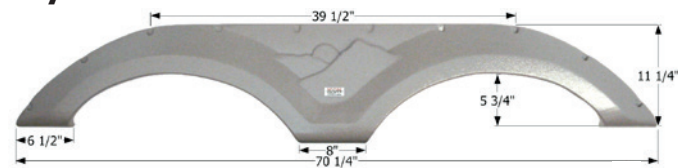

Keystone Tandem Fender Skirt **FS2547**

Fits various Keystone brands including: Montana Mountaineer.

70 1/4" x 11 1/4"

12547 Mauve Grey