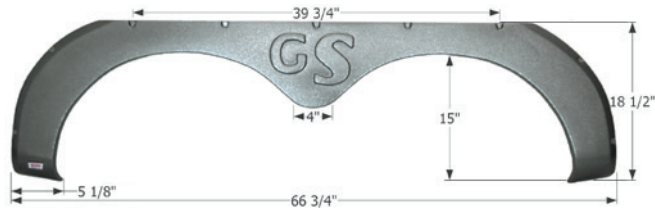

Forest River Tandem Fender Skirt FS2150

Fits various Forest River brands including: Grand Surveyor.

66 3/4" x 18 1/2"

12150 Metallic Grey