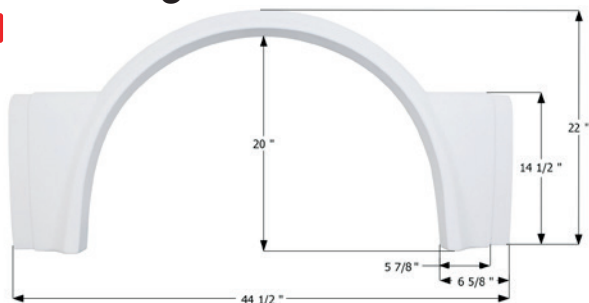

Born Free Single Fender Skirt **FS4497**

NEW

Fits various Born Free brands.
44 1/2" x 22"

14497 Polar White (Unpainted)