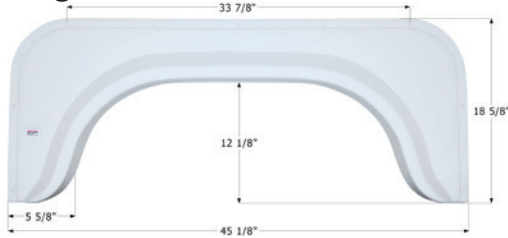

- 00397** Colonial White
- 00398** Polar White

**ICON Single Fender Skirt FS380**

Universal replacement to fit by dimension.  
34 1/4" x 18"

- 00405** Colonial White
- 00406** Polar White

**ICON Single Fender Skirt FS350**