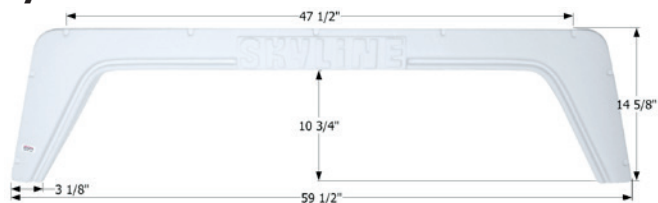

Skyline Tandem Fender Skirt **FS2561**

Fits various Layton brands including: Skyline.
59 1/2" x 14 5/8"

12561 Polar White