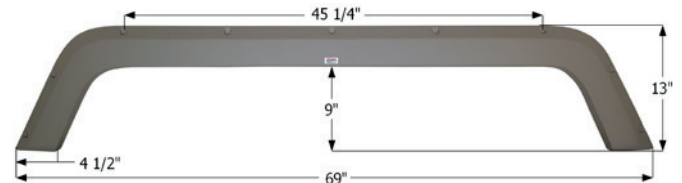

R-Vision Fender Skirt **FS4010**

Fits various R-Vision brands including: Trail Harbor.
69" x 13"

14010 Taupe