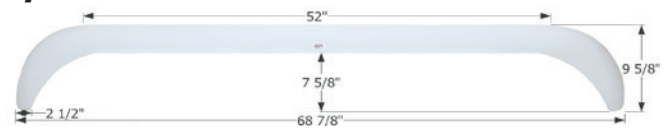

Skyline Tandem Fender Skirt **FS2189**

Fits various Layton brands including: Skyline. Overall depth is 4" while the mounted depth is 3.25".

68 7/8" x 9 5/8"

12189 Polar White