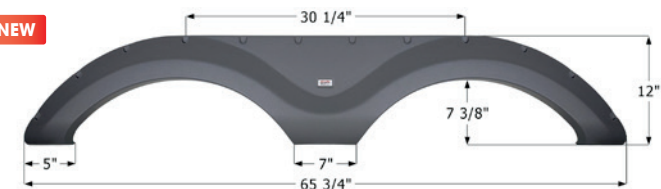

Cruiser Tandem Fender Skirt FS4528

NEW

Fits various Cruiser brands including: Viewfinder.
65 3/4" x 12"

- **14528** Grey
- **14754** Dark Storm