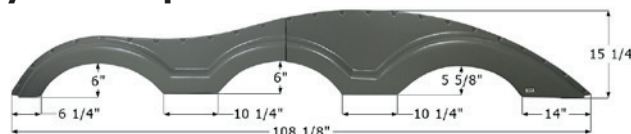

Keystone Triple Fender Skirt **FS1000 LH**

Fits various Keystone brands, including: Raptor. In most cases this fender is for the LEFT SIDE of the trailer. In some applications it was reversed. Compare to the photo to confirm.
108 1/8" x 15 1/4"

01685 Olive Grey

01686 Polar White

12563 Black