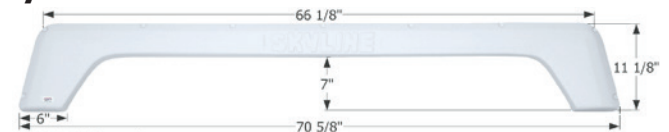

Skyline Tandem Fender Skirt **FS2265**

Fits various Layton brands including: Skyline Nomad.

70 5/8" x 11 1/8"

12265 Polar White