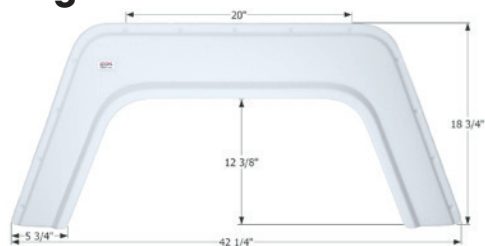

ICON Single Fender Skirt **FS1738**

Universal replacement to fit by dimension. 42 1/4" x 18 3/4"

01738 Polar White

01745 Colonial White