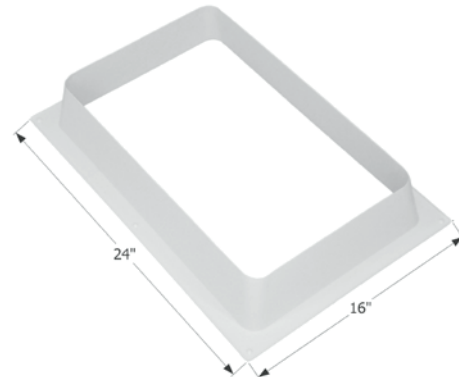

Skylight Inner Garnish **SL1422**

14" x 22" x 4 3/4"

01936	Polar White	Garnish for SL1422