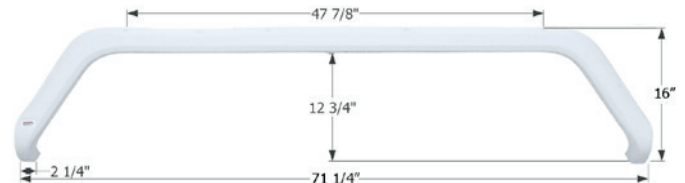

Sunline Tandem Fender Skirt **FS1784**

Fits various Sunline brands including: Solaris.
71 1/4" x 16"

01784 Polar White