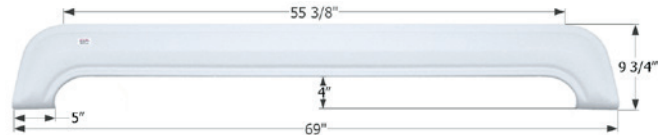

KZ Tandem Fender Skirt **FS1746**

Fits various KZ brands including: Sportsmen.
69" x 9 3/4"

01746 Polar White