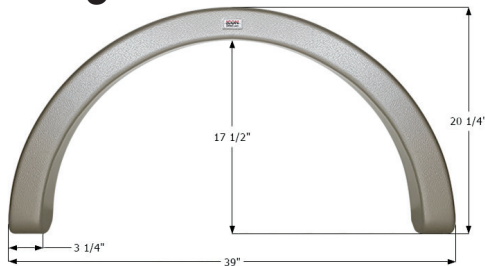

R-Vision Single Fender Skirt FS4179

NEW

Fits various R-Vision brands.
39" x 20 1/4"

14179 Champagne