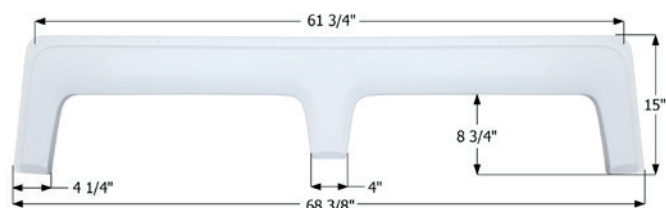

Thor Tandem Fender Skirt **FS4099**

Fits various Thor brands including: Chateau.
68 3/8" x 15"

14099 Polar White