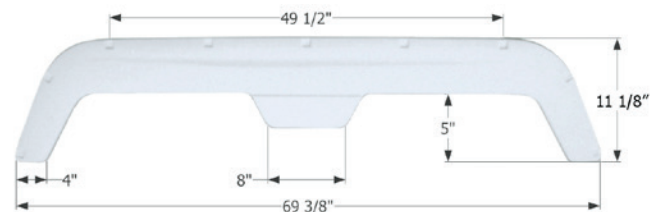

Fleetwood Tandem Fender Skirt FS755

Fits various Fleetwood brands including: Wilderness, Prowler.
69 3/8" x 11 1/8"

01612 Polar White