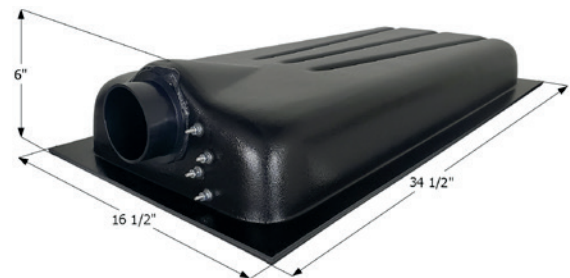

Center End Drain HT707-ED

34 1/2" x 16 1/2" x 6" - 8 US Gallon Capacity.

01601 Tank w/ 3" Spigot & Sensors Installed