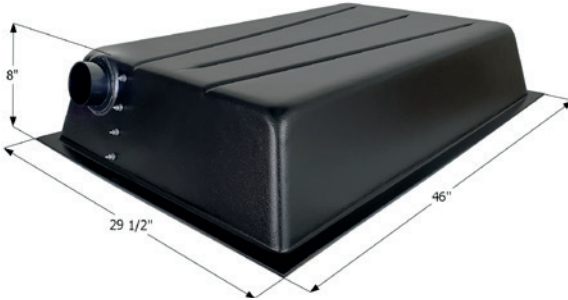

Right End Drain **HT640-ED**

46" x 29 1/2" x 8" - 33 US Gallon Capacity.

01604 Tank w/ 3" Spigot & Sensors Installed

Vent Cap

Plumbing vent cap made of polypropylene. Overall diameter 5-1/4". Assembled height 3". Fits 1-1/4" to 1-1/2" vent stacks. Base and cap are included together.

12488 White