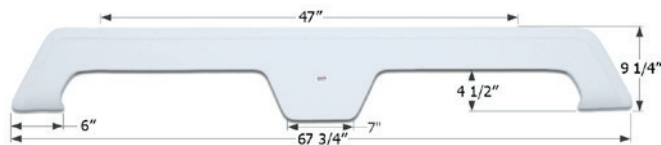

**01737** Polar White

**Kustom Koach Tandem Fender Skirt**  
**FS1747**

Fits various Kustom Koach brands including: Westwind.  
61 7/8" x 7 1/2"

**01747** Polar White

**Kustom Koach Tandem Fender Skirt**  
**FS1953**