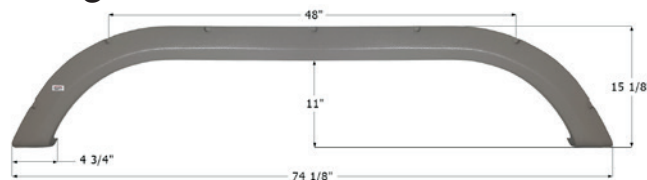

Carriage Tandem Fender Skirt **FS1756**

Fits various Carriage brands including: Cameo, Cabo, Carri-Lite, Royal. Also fits various Evergreen brands.
74 1/8" x 15 1/8"

01756	Polar White
01797	Mauve Grey
12014	Copper Rose Metallic
14507	Metallic Bronze