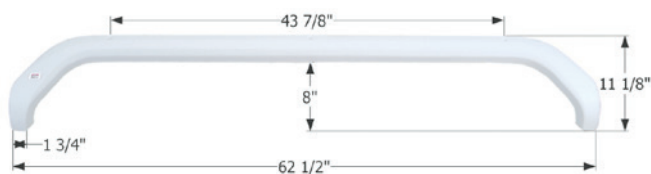

Fleetwood Tandem Fender Skirt **FS736**

Fits various Fleetwood brands.

62 1/2" x 11 1/8"

01692 Polar White