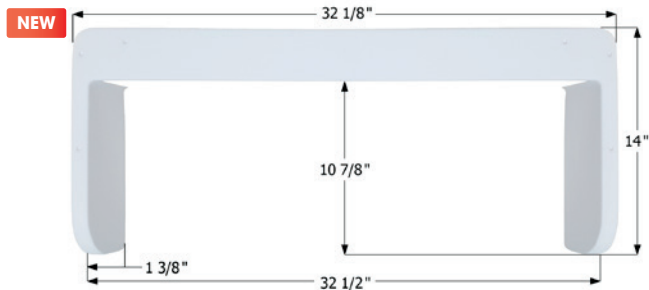

Entry Door Step Trim

Universal replacement to fit by dimension. 32 1/8" x 14"

14401 Polar White