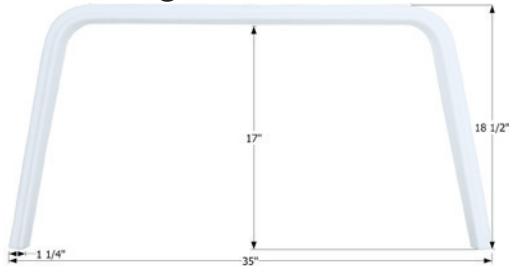

Coachmen Single Fender Skirt **FS2391**

Fits various Coachmen brands including: Frelander.
35" x 18 1/2"

12391 Polar White