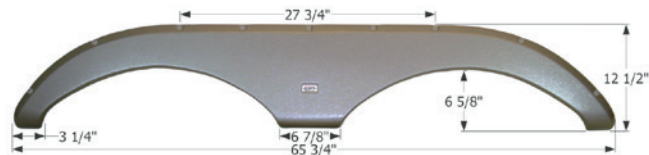

Gulf Stream Tandem Fender Skirt **FS2092**

Fits various Gulfstream brands including: Mako.
65 3/4" x 12 1/2"

- **12092** Heather Mist Metallic