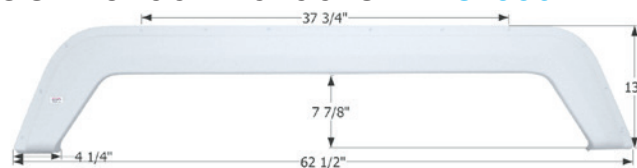

ICON Tandem Fender Skirt **FS1880**

Universal replacement to fit by dimension. 62 1/2" x 13"

01880 Polar White