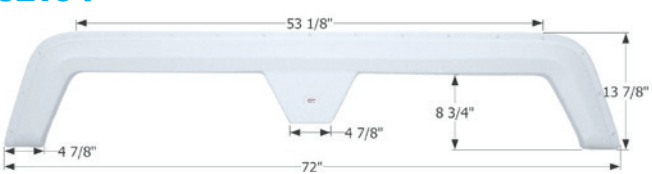

Kaddy Kruiser Tandem Fender Skirt FS2134

Fits various Kaddy Kruiser brands including: Summer Suite. Also fits various McKenzie brands including: Lakota, Starwood.

72" x 13 7/8"

12134 Polar White