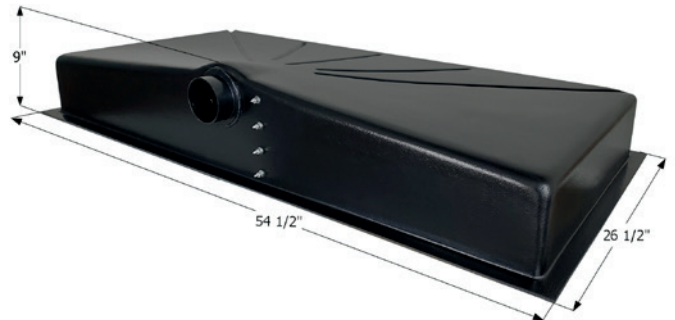

Center Side Drain HT700-SD

54 1/2" x 26 1/2" x 9" - 31 US Gallon Capacity.

01594 Tank w/ 3" Spigot & Sensors Installed