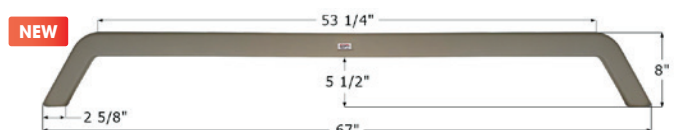

KZ Tandem Fender Skirt **FS4481**

Fits various KZ brands including: Sportsmen.
67" x 8"

14481 Taupe

14503 Polar White