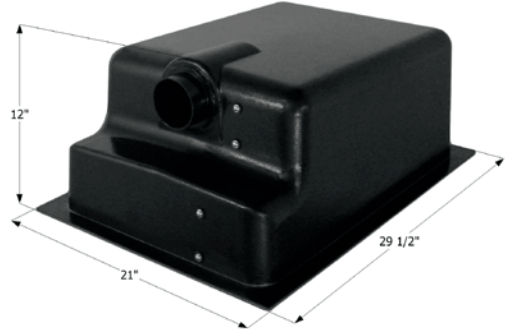

Recessed Drain HT150-RE

29 1/2" x 21" x 12" - 18 US Gallon Capacity.

12366 Tank w/ 3" Spigot & Sensors Installed