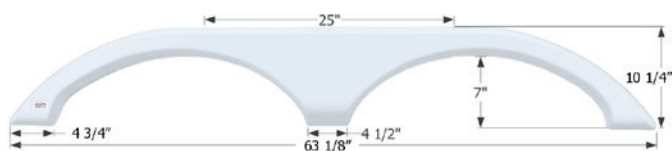

Fleetwood Tandem Fender Skirt **FS1815**

Fits various Fleetwood brands including: Orbit, Prowler.

63 1/8" x 10 1/4"

01815	Polar White
01816	Olive Grey