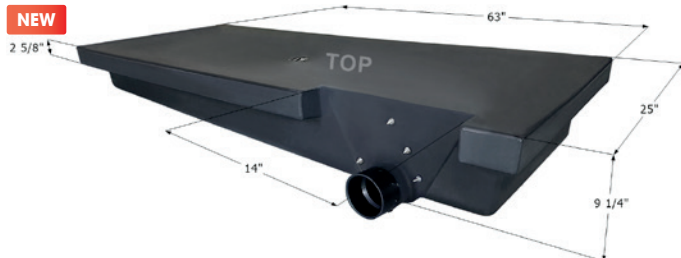

Right Side Drain **H3595-RH 14" Gap**

63" x 25" x 9 1/4" - 39 US Gallon Capacity.

14428 0225225 from Amerikart