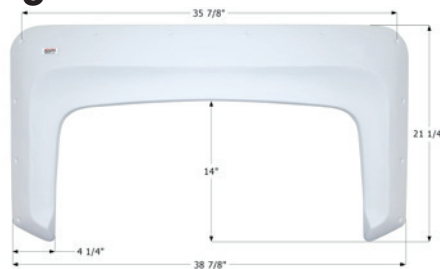

ICON Single Fender Skirt **FS300**

Universal replacement to fit by dimension.

38 7/8" x 21 1/4"

00387 Colonial White

00388 Polar White