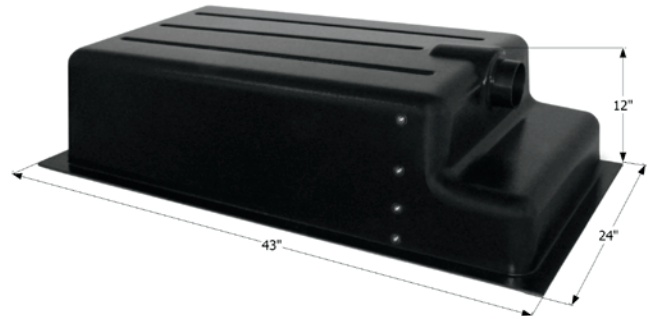

Recessed Drain HT152-RE

43" x 24" x 12" - 31 US Gallon Capacity.

12419 Tank w/ 3" Spigot & Sensors Installed