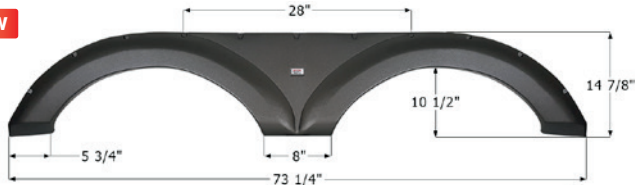

Forest River Tandem Fender Skirt **FS4163**

NEW

Fits various Forest River brands including: Blue Ridge.
73 1/4" x 14 7/8"

- **14163** Twilight Grey Metallic
- **14415** Colonial White