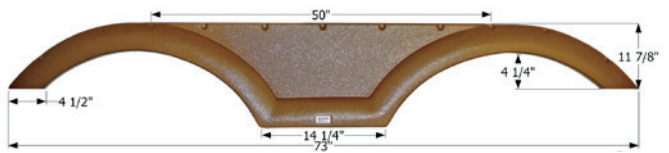

Coachmen Tandem Fender Skirt FS2545

Fits various Coachmen brands including: Freedom Express.
73" x 11 7/8"

- **12545** Copper