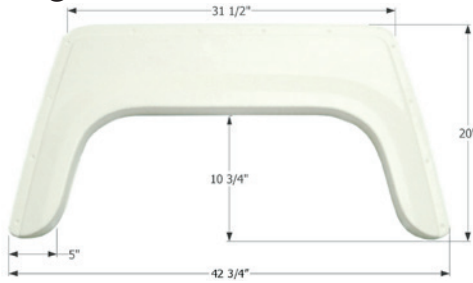

## ICON Single Fender Skirt **FS340**

Universal replacement to fit by dimension. 43" x 20 1/8"

**00395** Colonial White

**00396** Polar White

**ICON Single Fender Skirt FS343**

Universal replacement to fit by dimension.  
42 3/4" x 20"