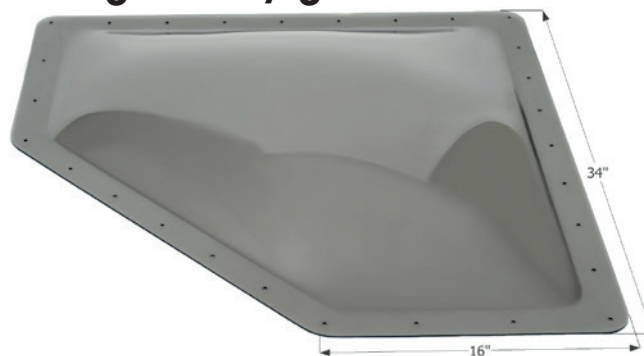

Neo Angle RV Skylight **NSL3013**

Dome Dimension: 30" x 13" x 4"
Flange Dimension: 34" x 16" (2" width)

- **01870** Clear

- **01871** White

- **12111** Smoke