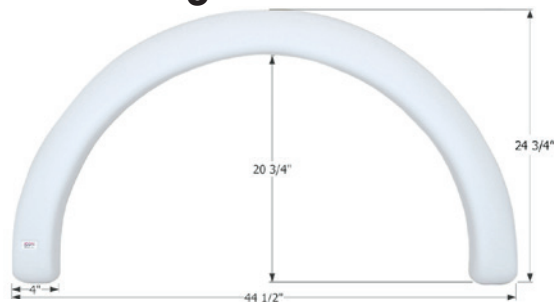

Coachmen Single Fender Skirt **FS1982**

Fits various Coachmen brands including: Concord B+.
44 1/2" x 24 3/4"

01982 Polar White

01983 Metallic Silver