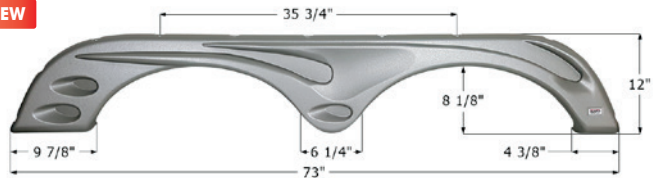

Forest River Tandem Fender Skirt **FS4313 RH**

NEW

Fits various Forest River brands including: Stealth. This fender skirt is for the RIGHT SIDE of the trailer.
73" x 12"

- **14345** Metallic Silver