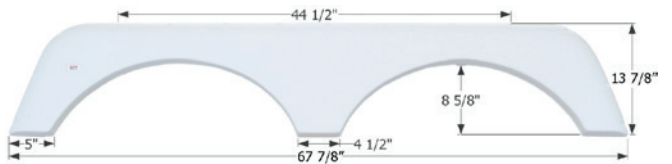

Fits various KZ brands including: Sportsmen.  
67 7/8" x 13 7/8"

**01781** Polar White

**KZ Tandem Fender Skirt** **FS1802**

Fits various KZ brands including: Sportsmen.  
65 1/8" x 10 5/8"

**01802** Polar White