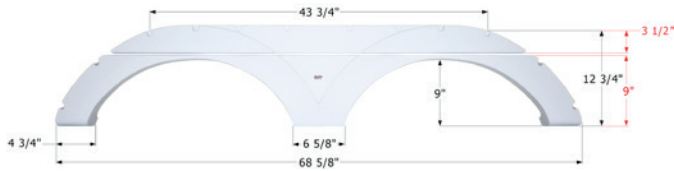

Keystone Tandem Fender Skirt **FS2908**

Fits various Keystone brands including: Passport Ultralite. Slide out split is molded into the part. 1/4" Slide Gap included in the "C" dimension. Individual pieces are 3 1/2" and 9".

68 5/8" x 12 3/4"

12908 Polar White