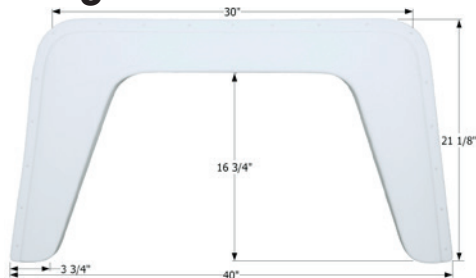

Damon Single Fender Skirt **FS2684**

Fits various Damon brands including: Ultra Sport.
40" x 21 1/8"

12684 Polar White