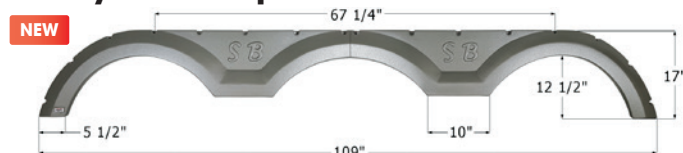

Sunnybrook Triple Fender Skirt **FS4150**

Fits various Sunnybrook brands.

109" x 17"

14150 Metallic Grey