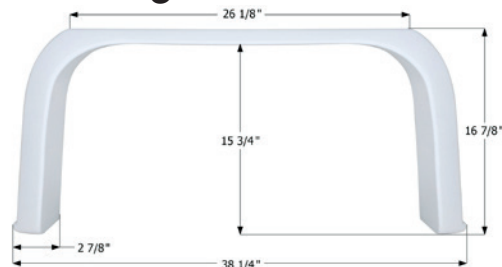

Coachmen Single Fender Skirt **FS1710**

Fits various Coachmen brands including: Shasta Freeport, Leprechaun, Santara.

38 1/4" x 16 7/8"

01710 Polar White

01711 Copper

12360 Metallic Grey