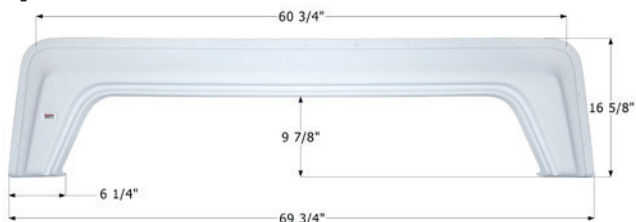

Playmor Tandem Fender Skirt **FS1704**

Fits various Playmor brands. Also fits various Adventure Manufacturing brands including: Timberlodge, Timberland.

69 3/4" x 16 5/8"

01704 Polar White