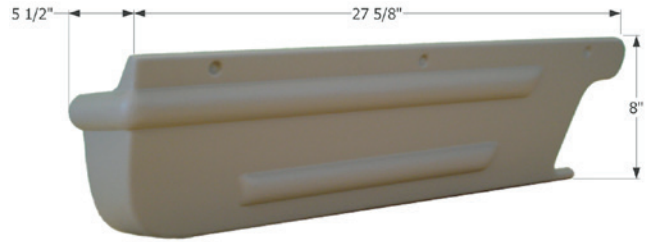

Jayco Jay Feather Corner Cap

Fits various Jayco Jay Feather models including: JY29Y, JS26S, JP27P, JN29N, JY29Y, JX29X, JU30U, JT31T, JR30R, JN29N, JD29D.
27 5/8" x 5 1/2" x 8"

01728 Left Side Taupe

01729 Right Side Taupe

Plug Conversion Ring

NEW

When upgrading your RV power cord to a detachable inlet style, finish it off nicely with this conversion ring. Simply remove your old cord housing and replace with this one before completing the install of your new inlet housing.

14692 Polar White