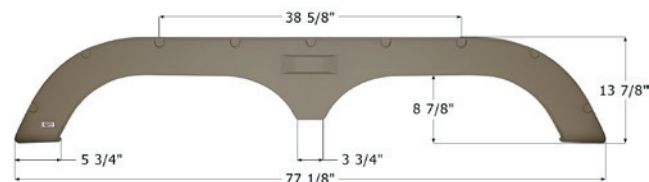

Fleetwood Tandem Fender Skirt **FS720**

Fits various Fleetwood brands including: Prowler, Prowler Regal, Regal, Redline Hyper Lite, Terry, Terry Quantum, Terry LX, Wilderness.

77 1/8" x 13 7/8"

01473 Taupe

01474 Polar White

01531 Grey