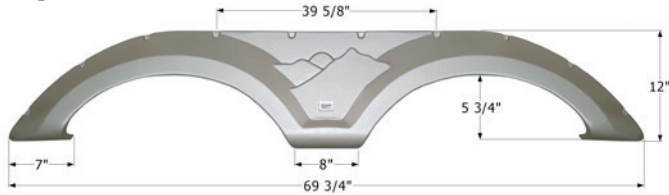

Keystone Tandem Fender Skirt **FS2860**

Fits various Keystone brands including: Montana Mountaineer.
69 3/4" x 12"

12860 Champagne