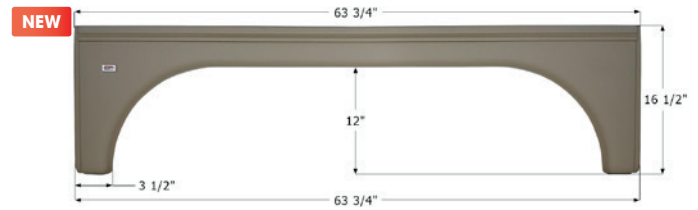

Hi-Lo Tandem Fender Skirt **FS4286**

Fits various Hi-Lo brands.
63 3/4" x 16 1/2"

- **14286** Taupe