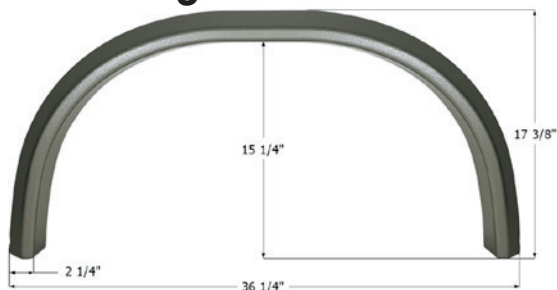

Forest River Single Fender Skirt **FS4405**

NEW

Fits various Forest River brands including: Forester.
36 1/4" x 17 3/8"

14405 Cloud Silver

14519 Polar White