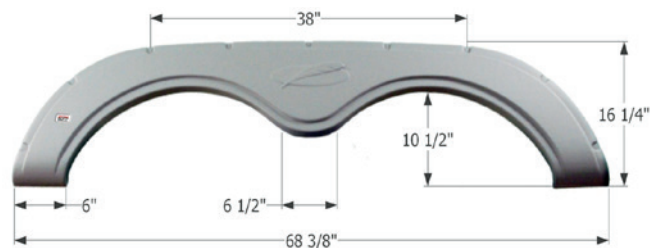

R-Vision Tandem Fender Skirt **FS782**

Fits various R-Vision brands including: Trail-lite.

68 3/8" x 16 1/4"

01651 Polar White

01652 Light Grey

01829 Taupe