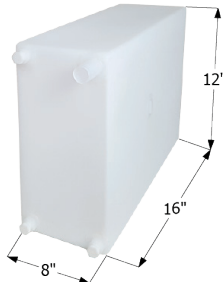

Fresh Water Tank **WT2474**

16" x 12" x 8" - 6 US Gallon Capacity.

12508	Tank Only
12738	Tank w/ 1/2" FPT (3), 1 1/4" Filler Boss (1)