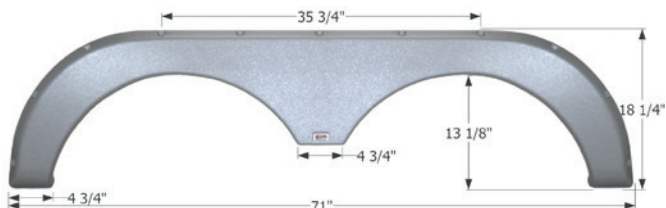

Thor Tandem Fender Skirt **FS2290**

Fits various Thor brands including: Tahoe.
71" x 18 1/4"

12290 Metallic Silver