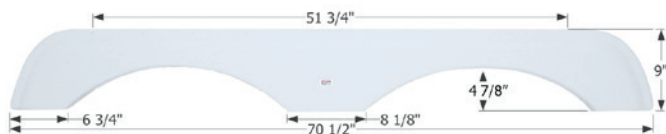

Gulf Stream Tandem Fender Skirt **FS1956**

Fits various Gulfstream brands including: Gulf Breeze.
70 1/2" x 9"

- **01956** Polar White
- **01957** Taupe
- **12170** Black