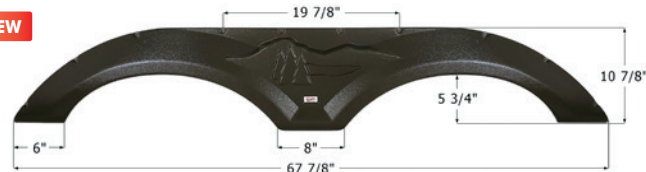

Forest River Tandem Fender Skirt **FS4482**

NEW

Fits various Forest River brands including: Rockwood.
67 7/8" x 10 7/8"

- **14482**   Dark Storm