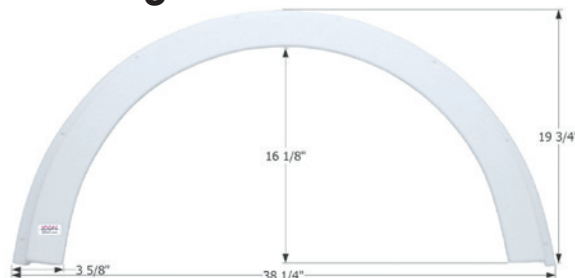

R-Vision Single Fender Skirt **FS1800**

Fits various R-Vision brands including: Bantam Trail Lite.
38 1/4" x 19 3/4"

01800 Polar White

01801 Taupe