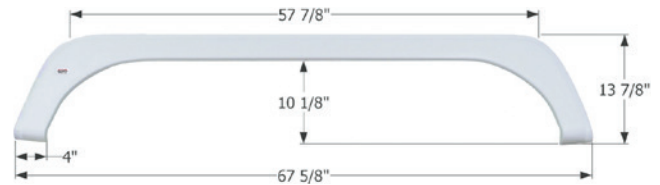

KZ Tandem Fender Skirt **FS786**

Fits various KZ brands including: Sportsmen, Frontier.
67 5/8" x 13 7/8"

01676 Polar White

01677 Taupe