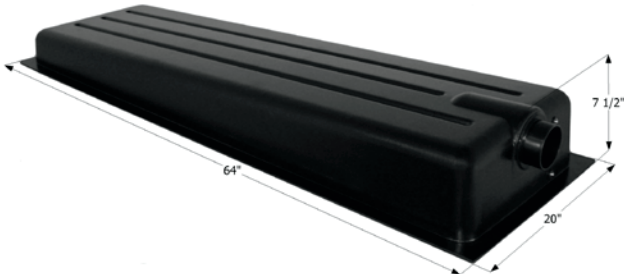

Center End Drain **HT186B-ED**

64" x 20" x 7 1/2" - 20 US Gallon Capacity.

12368 Tank w/ 3" Spigot & Sensors Installed