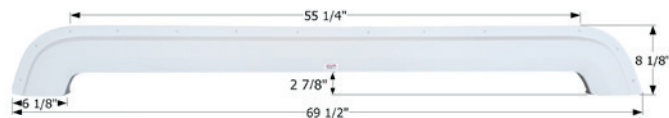

KZ Tandem Fender Skirt **FS2816**

Fits various KZ brands including: Sportsmen.
69 1/2" x 8 1/8"

12816 Polar White