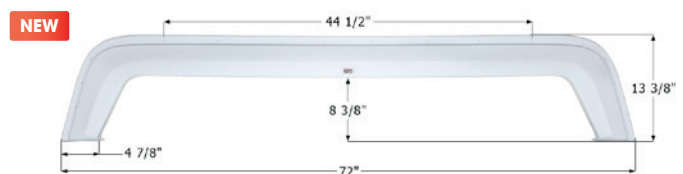

Forest River Tandem Fender Skirt **FS4145**

Fits various Forest River brands including: Salem.
72" x 13 3/8"

- **14145** Polar White
- **14172** Black