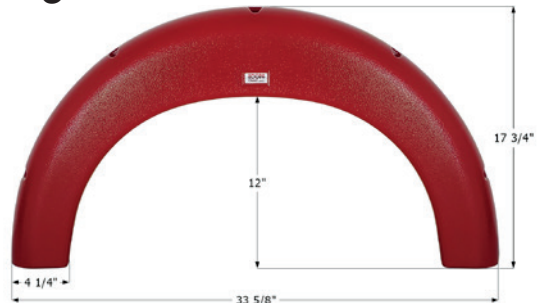

T@B Single Fender Skirt FS4432

NEW

Fits various T@B brands including: T@DA
33 5/8" x 17 3/4"

14432 Red

14533 Light Grey