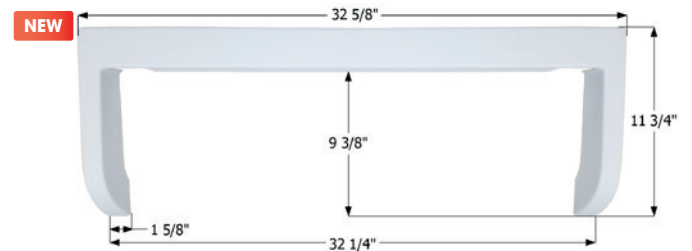

Sunline Entry Door Step Trim

Fits various Sunline brands including: Solaris SR.
32 5/8" x 11 3/4"

14287	Polar White