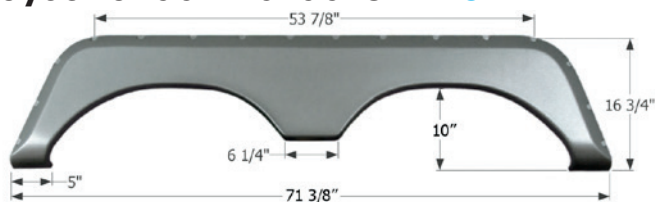

Jayco Tandem Fender Skirt FS771

Fits various Jayco brands including: Eagle, Jay Flight, Jay Flight G2, Jay Flight Bungalow, Qwest, Octane ZX, Recon ZX, Designer.

71 3/8" x 16 3/4"

01625 Metallic Grey

01642 Polar White

01674 Taupe