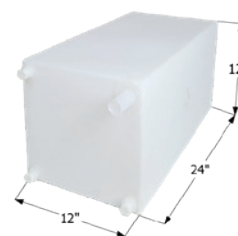

Fresh Water Tank **WT2471**

24" x 12" x 12" - 15 US Gallon Capacity.

1. ---
2. **12505** Tank Only
   - **12735** Tank w/ 1/2" FPT (3), 1 1/4" Filler Boss (1)
3. ---