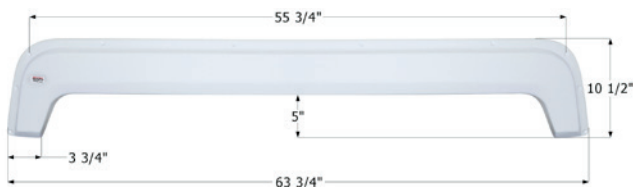

ICON Tandem Fender Skirt **FS400**

Universal replacement to fit by dimension.
63 3/4" x 10 1/2"

00407 Colonial White

00408 Polar White