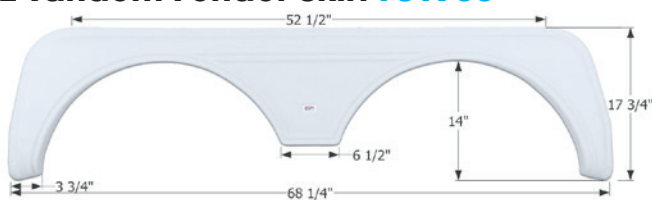

KZ Tandem Fender Skirt FS1963

Fits various KZ brands including: Sportsmen. Also fits various Sunnybrook brands.
68 1/4" x 17 3/4"

- **01963** Polar White