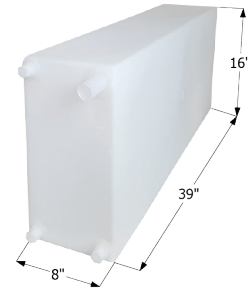

Fresh Water Tank **WT2460**

39" x 16" x 8" - 20 US Gallon Capacity.

12494 Tank Only

12724 Tank w/ 1/2" FPT (3), 1 1/4" Filler Boss (1)