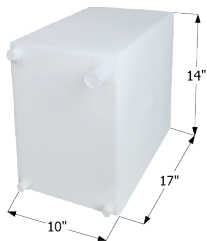

Fresh Water Tank **WT2464**

17" x 14" x 10" - 10 US Gallon Capacity.

1. ---
2. **12498** Tank Only
   - **12728** Tank w/ 1/2" FPT (3), 1 1/4" Filler Boss (1)
3. ---