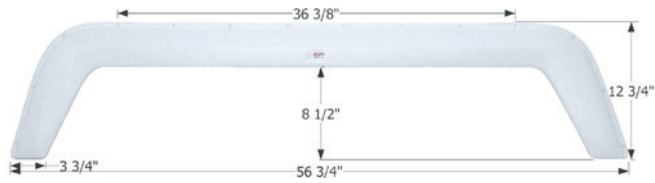

Forest River Tandem Fender Skirt FS2129

Fits various Forest River brands including: Rockwood Roo.

56 3/4" x 12 3/4"

12129 Polar White