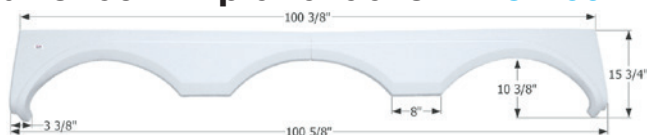

Gulf Stream Triple Fender Skirt **FS1753**

Fits various Gulfstream brands including: Yellowstone.
100 5/8" x 15 3/4"

01753 Polar White

01754 Champagne