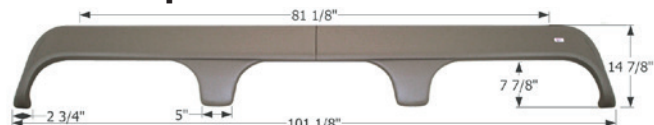

Monaco Triple Fender Skirt **FS2090**

Fits various Monaco & Holiday Rambler brands including: Next Level.

101 1/8" x 14 7/8"

12090 Taupe

12168 Light Grey

14659 Polar White