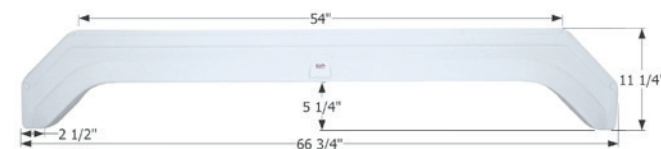

Thor Tandem Fender Skirt **FS2171**

Fits various Thor brands including: Komfort.
66 3/4" x 11 1/4"

12171 Polar White