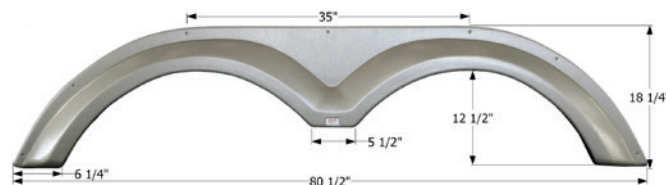

KZ Tandem Fender Skirt FS2295

Fits various KZ brands including: Escalade, Montego Bay.
80 1/2" x 18 1/4"

- **12295** Champagne
- **12596** Polar White