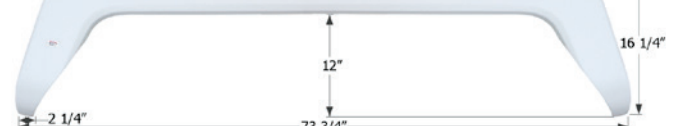

Thor Tandem Fender Skirt

FS1787

Fits various Thor brands including: Vortex. 73 3/4" x 16 1/4"

01787 Polar White