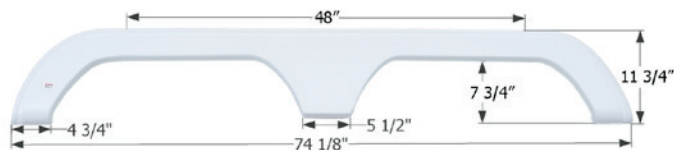

Thor Tandem Fender Skirt **FS789**

Fits various Thor brands including: Signature, Jazz, Summit, Sonoma, Tahoe, Vortex, Wave, Dutchmen.
74 1/8" x 11 3/4"

- **01688** Polar White
- **01689** Taupe
- **01719** Champagne