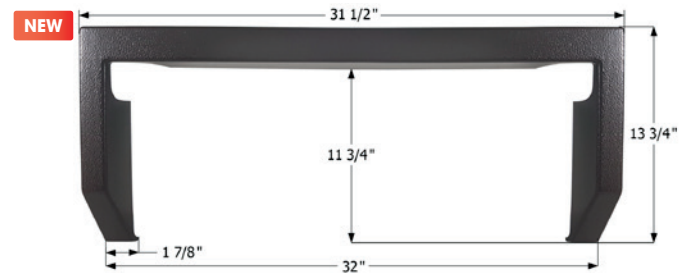

Palomino Entry Door Step Trim

Fits various Palomino brands including: Columbus.
32" x 13 3/4"

14291	Winchester Brown