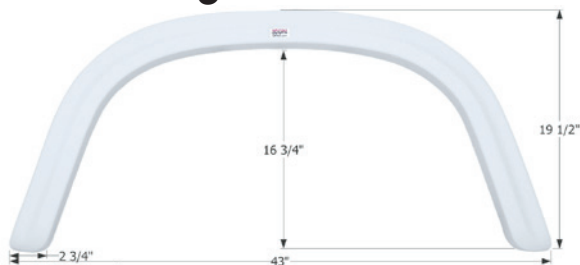

Four Winds Single Fender Skirt **FS1930**

Fits various Four Winds brands.
43" x 19 1/2"

01930 Polar White