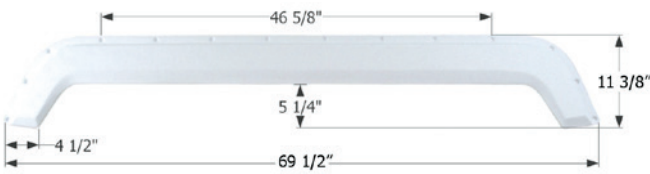

**01539** Polar White

**Fleetwood Tandem Fender Skirt FS760**

Fits various Fleetwood brands including: Wilderness, Prowler.  
73 3/8" x 14 3/4"

**01541** Polar White

**Fleetwood Tandem Fender Skirt FS745**