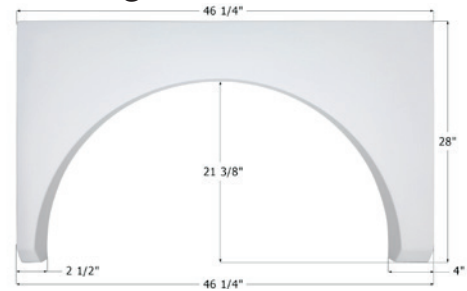

Fleetwood Single Fender Skirt **FS4363 LH**

NEW

Fits various Fleetwood brands including: Bounder.
46 1/4" x 28"

14363 Polar White (Unpainted)