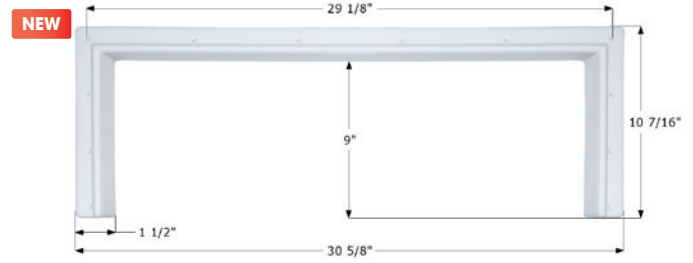

Entry Door Step Trim

Universal replacement to fit by dimension. 30 5/8" x 10 7/16"

14467 Polar White