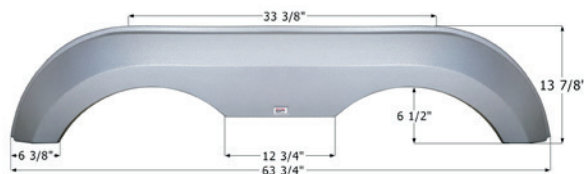

Award Tandem Fender Skirt **FS2909**

Fits various Award brands.
63 3/4" x 13 7/8"

12909	Metallic Silver
14511	Polar White