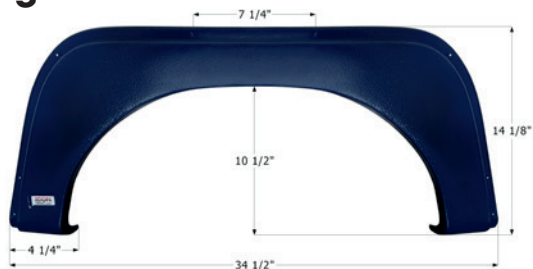

KZ Single Fender Skirt **FS2058**

Fits various KZ brands including: Coyote.
34 1/2" x 14 1/8"

12058 Cobalt Blue