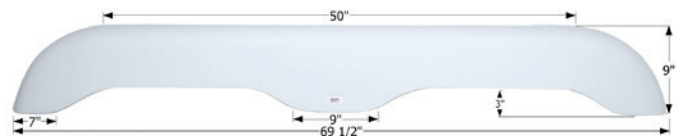

Extreme RV Tandem Fender Skirt **FS2448**

Fits various Extreme RV brands including: Megalite. The skirt is fastened with a flange on the underside for hidden fastening.
69 1/2" x 9"

- **12448** Polar White