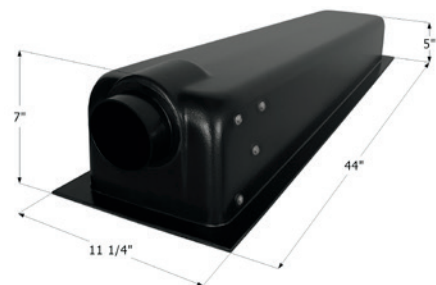

Center End Drain **HT400-ED**

44" x 11 1/4" x 7" - 8 US Gallon Capacity.

14049 Tank w/ 3" Spigot & Sensors Installed