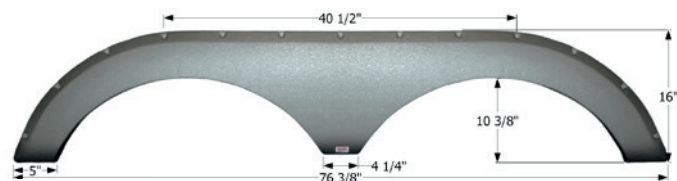

Heartland Tandem Fender Skirt **FS2698**

Fits various Heartland brands including: Big Country.

76 3/8" x 16"

12698 Metallic Grey