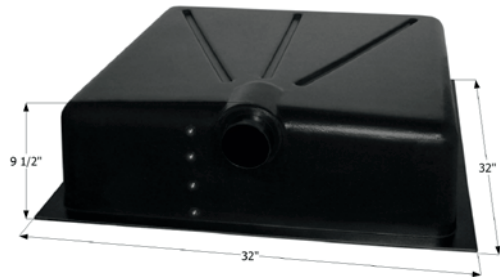

Center End Drain **HT165-ED**

32" x 32" x 9 1/2" - 25 US Gallon Capacity.

12415	Tank w/ 3" Spigot & Sensors Installed