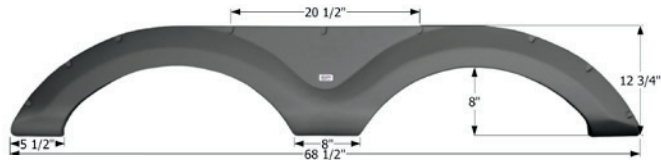

Cruiser Tandem Fender Skirt FS2699

Fits various Cruiser brands including: Viewfinder.
68 1/2" x 12 3/4"

- **12699** Grey