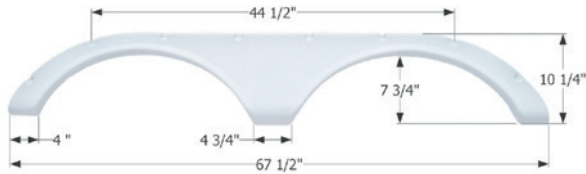

Heartland Tandem Fender Skirt **FS762**

Fits various Heartland brands. Also fits various Discover Canada brands including: Maxum Wild.
67 1/2" x 10 1/4"

- **01614** Polar White
- **14724** Magnet Grey