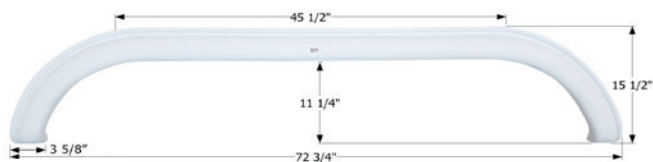

Newmar Tandem Fender Skirt **FS2739**

Fits various Newmar brands including: American Star.
72 3/4" x 15 1/2"

- **12739** Polar White