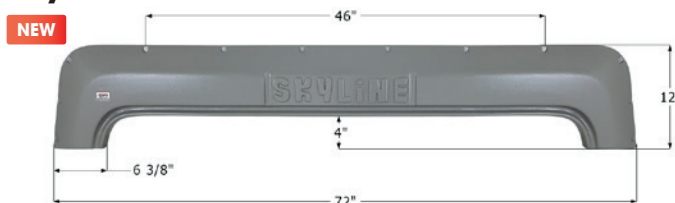

Skyline Tandem Fender Skirt **FS4220**

Fits various Skyline brands.
72" x 12"

14220 Light Grey