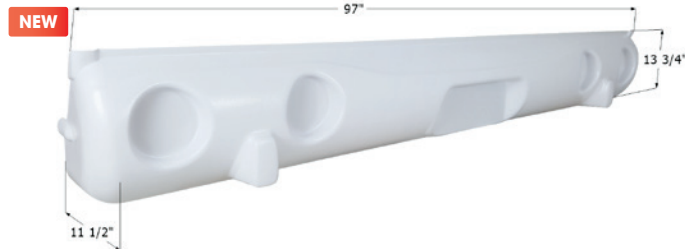

Jayco Jay Feather Bumper

Fits many Jayco Jay Feather trailers from 2005 - 2009. Original Jayco Part number is 0182406, original supplier number is 150-656. Formed of impact resistant ABS, ready to be painted.
97" x 13 3/4"

14338 Polar White (Unpainted)