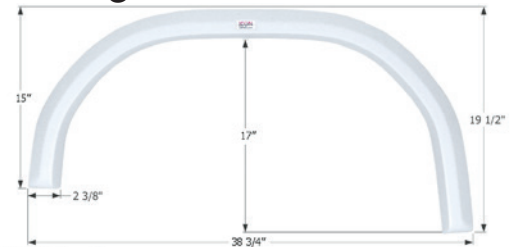

Damon Single Fender Skirt **FS1899 LH**

Fits various Damon brands including: Challenger.
38 3/4" x 15 (F); 19 1/2 (R)"

01910 Polar White