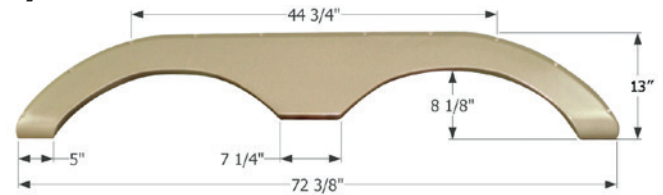

Keystone Tandem Fender Skirt **FS774**

Fits various Keystone brands including: Laredo, Challenger.
72 3/8" x 13"

01632 Metallic Bronze

01637 Polar White

01672 Taupe