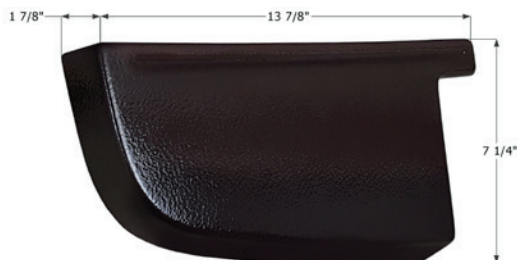

Forest River Rockwood Rear Corner Cap

Rear Lower Corner Cap. The part is 1 7/8" deep on the corner edge. This part fits particular Forest River Rockwood units.

28" x 4 3/8" x 7 1/8"

12896   **Left Side**   **Winchester Brown**

12897   **Right Side**   **Winchester Brown**

14153   **Left Side**   **Taupe**

14154   **Right Side**   **Taupe**