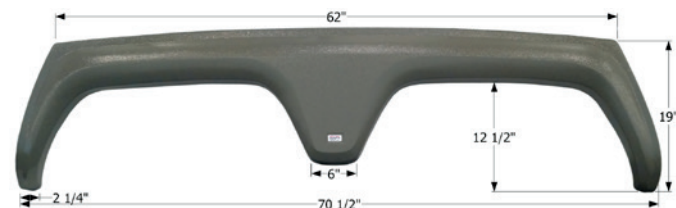

Coachmen Tandem Fender Skirt **FS2689**

Fits various Coachmen brands including: Somerset.
70 1/2" x 19"

12689 Olive Grey