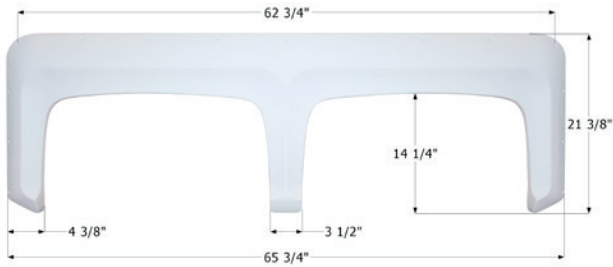

ICON Tandem Fender Skirt **FS310**

Universal replacement to fit by dimension.
65 3/4" x 21 3/8"

00391 Colonial White

00392 Polar White