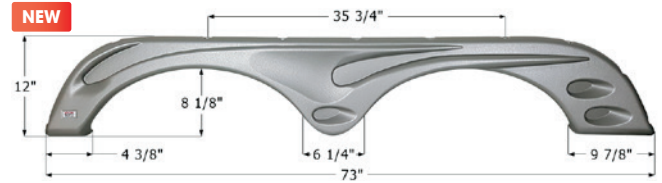

Forest River Tandem Fender Skirt **FS4313 LH**

NEW

Fits various Forest River brands including: Stealth. This fender skirt is for the LEFT SIDE of the trailer.
73" x 12"

- **14313** Metallic Silver