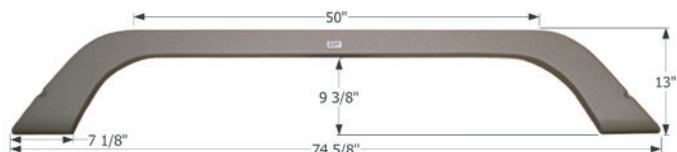

Thor Tandem Fender Skirt **FS2244**

Fits various Thor brands including: AeroStar, Dutchmen.
74 5/8" x 13"

12244 Taupe