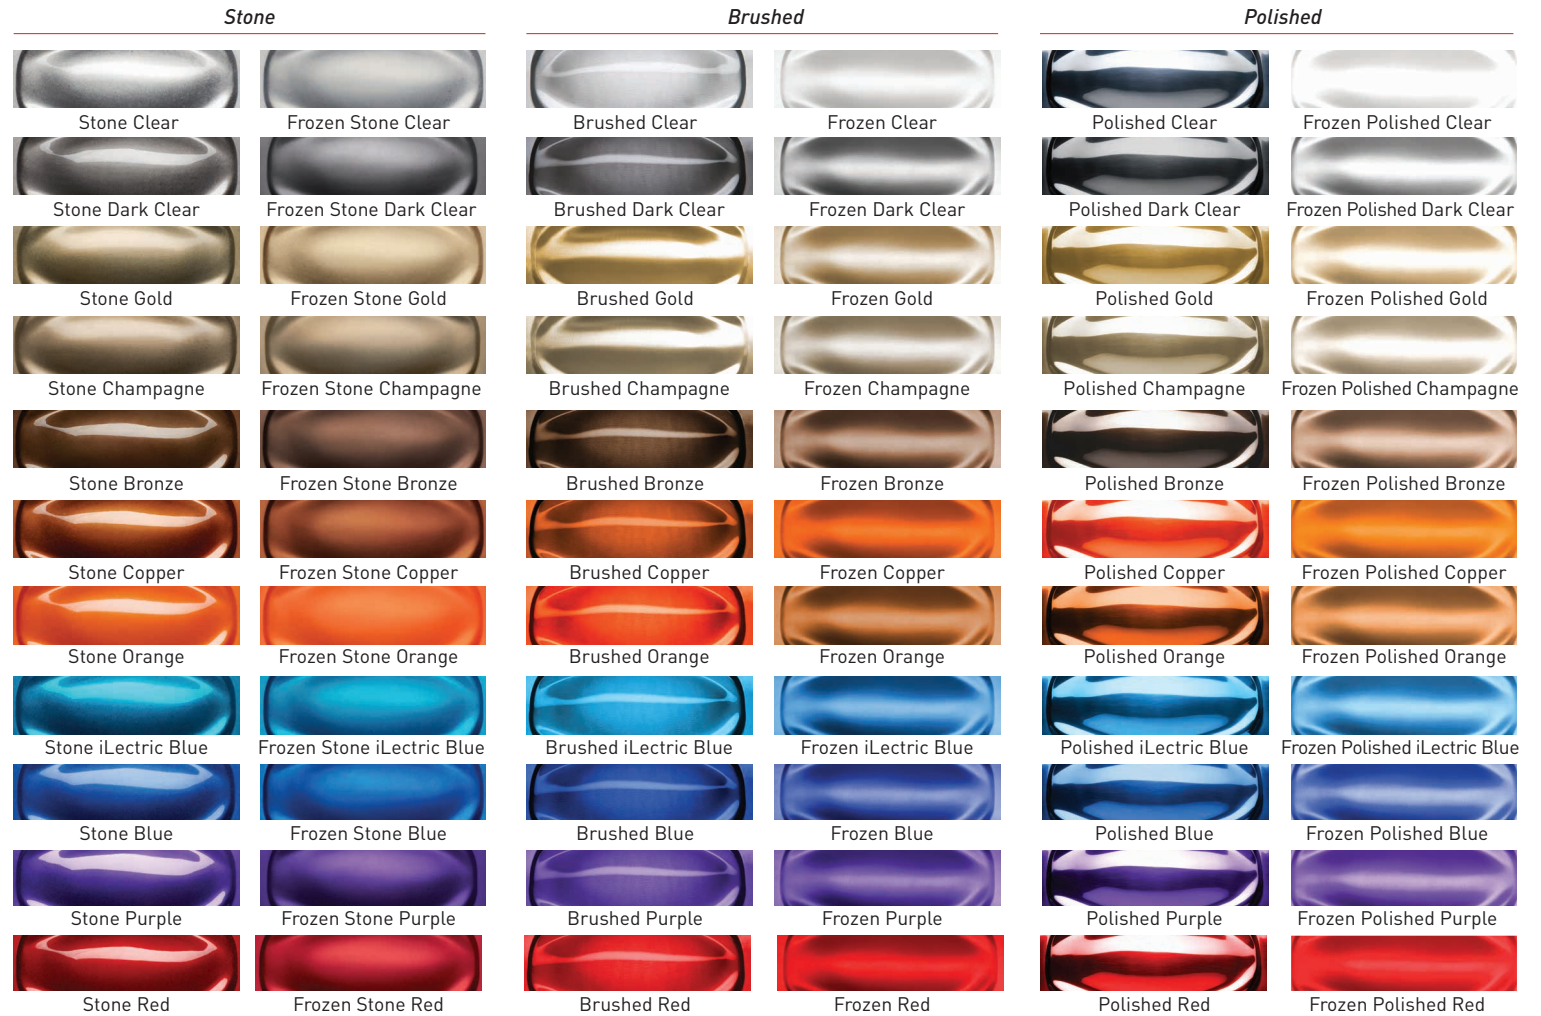

S104SC

S107SC

S111SC

What is FMR™?

FMR™ (Forged Monoblok Rim) is HRE's proprietary one-piece aluminum forged barrel technology. Made with the same process and from the same material as our one-piece wheel forgings, 6061-T6 forged aluminum, it is mated to a forged wheel center creating the finest 2-piece forged wheel on the market today. The HRE FMR™ barrel offers greater stiffness, reduced mass, higher concentricity and eliminates the air seal required of traditional three-piece wheels.

FMR FORGED
MONOBLOK
RIM

AVAILABLE FINISHES *All colors have a natural variation

STANDARD

OPTIONAL

ACCESSORIES

HRE PERFORMANCE WHEELS

HRE PERFORMANCE WHEELS

S209H
Rolls-Royce Wraith