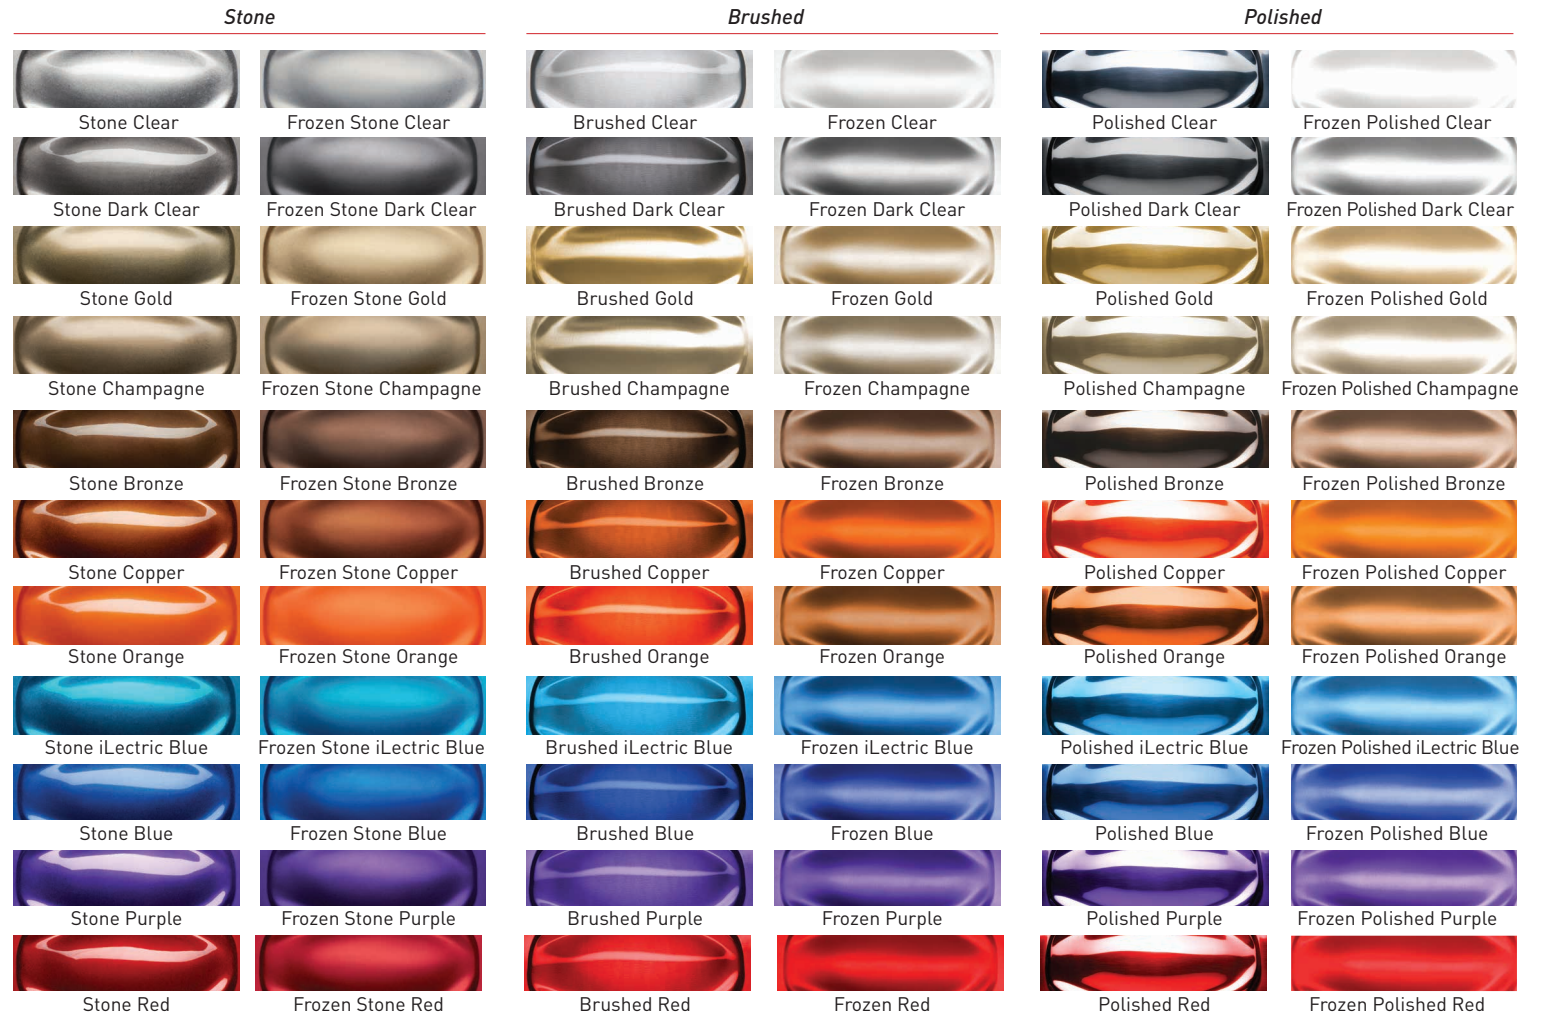

AVAILABLE FINISHES *All colors have a natural variation

STANDARD

OPTIONAL

ACCESSORIES

HRE PERFORMANCE WHEELS