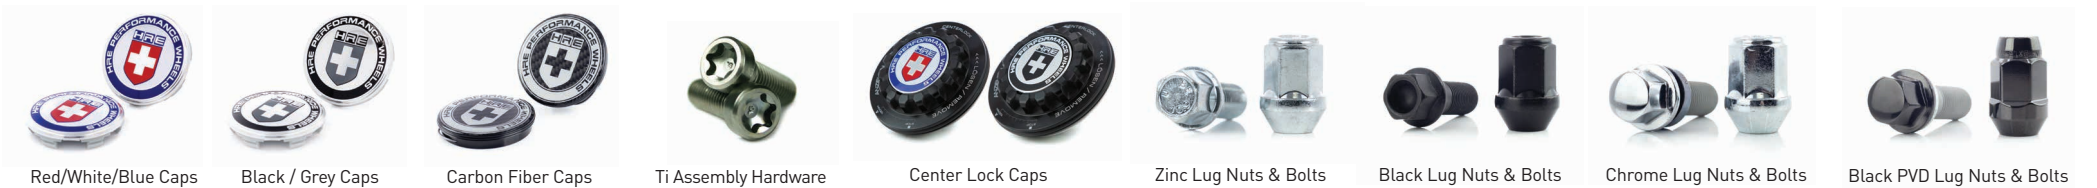

Valkyrja 18"-22" G-Code 18"-22" Recoil 18"-22" RB2 18"-20"

* 6 Lug or Center lock only

AVAILABLE FINISHES *All colors have a natural variation

STANDARD

OPTIONAL

ACCESSORIES

HRE PERFORMANCE WHEELS

HRE PERFORMANCE WHEELS