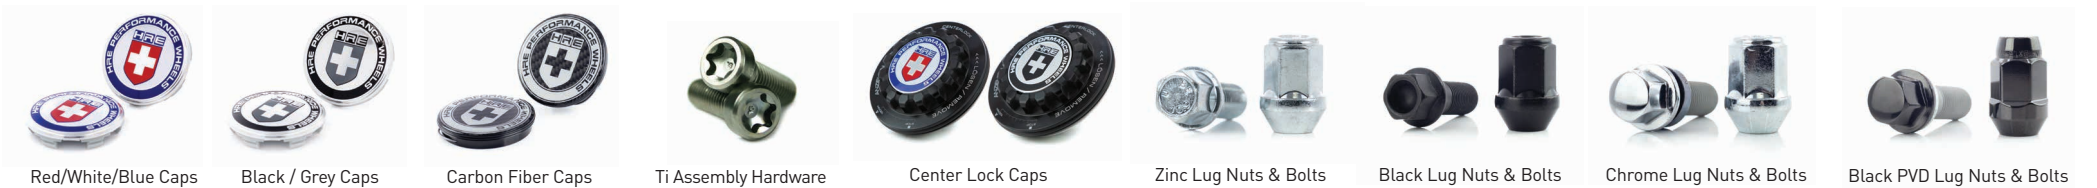

S104SC

S107SC

S111SC

What is FMR™?

FMR™ (Forged Monoblok Rim) is HRE's proprietary one-piece aluminum forged barrel technology. Made with the same process and from the same material as our one-piece wheel forgings, 6061-T6 forged aluminum, it is mated to a forged wheel center creating the finest 2-piece forged wheel on the market today. The HRE FMR™ barrel offers greater stiffness, reduced mass, higher concentricity and eliminates the air seal required of traditional three-piece wheels.

FMR FORGED
MONOBLOK
RIM

AVAILABLE FINISHES *All colors have a natural variation

STANDARD

OPTIONAL

ACCESSORIES

HRE PERFORMANCE WHEELS

HRE PERFORMANCE WHEELS

S209H
Rolls-Royce Wraith