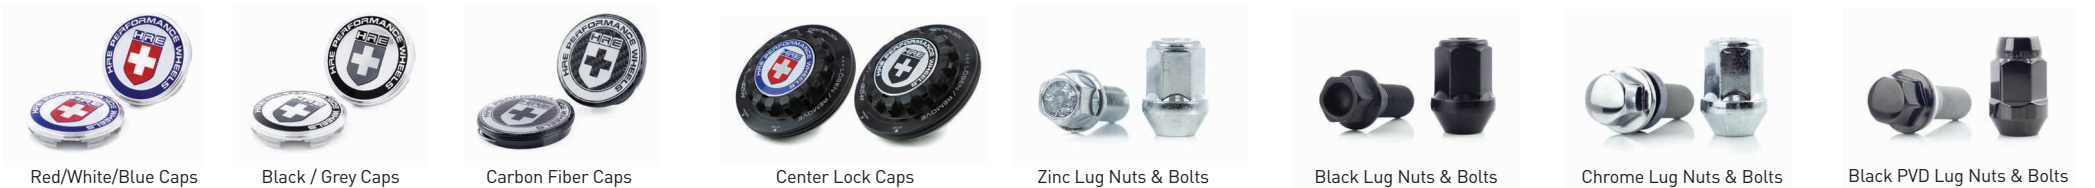

AVAILABLE FINISHES *All colors have a natural variation

STANDARD

OPTIONAL

ACCESSORIES

HRE PERFORMANCE WHEELS