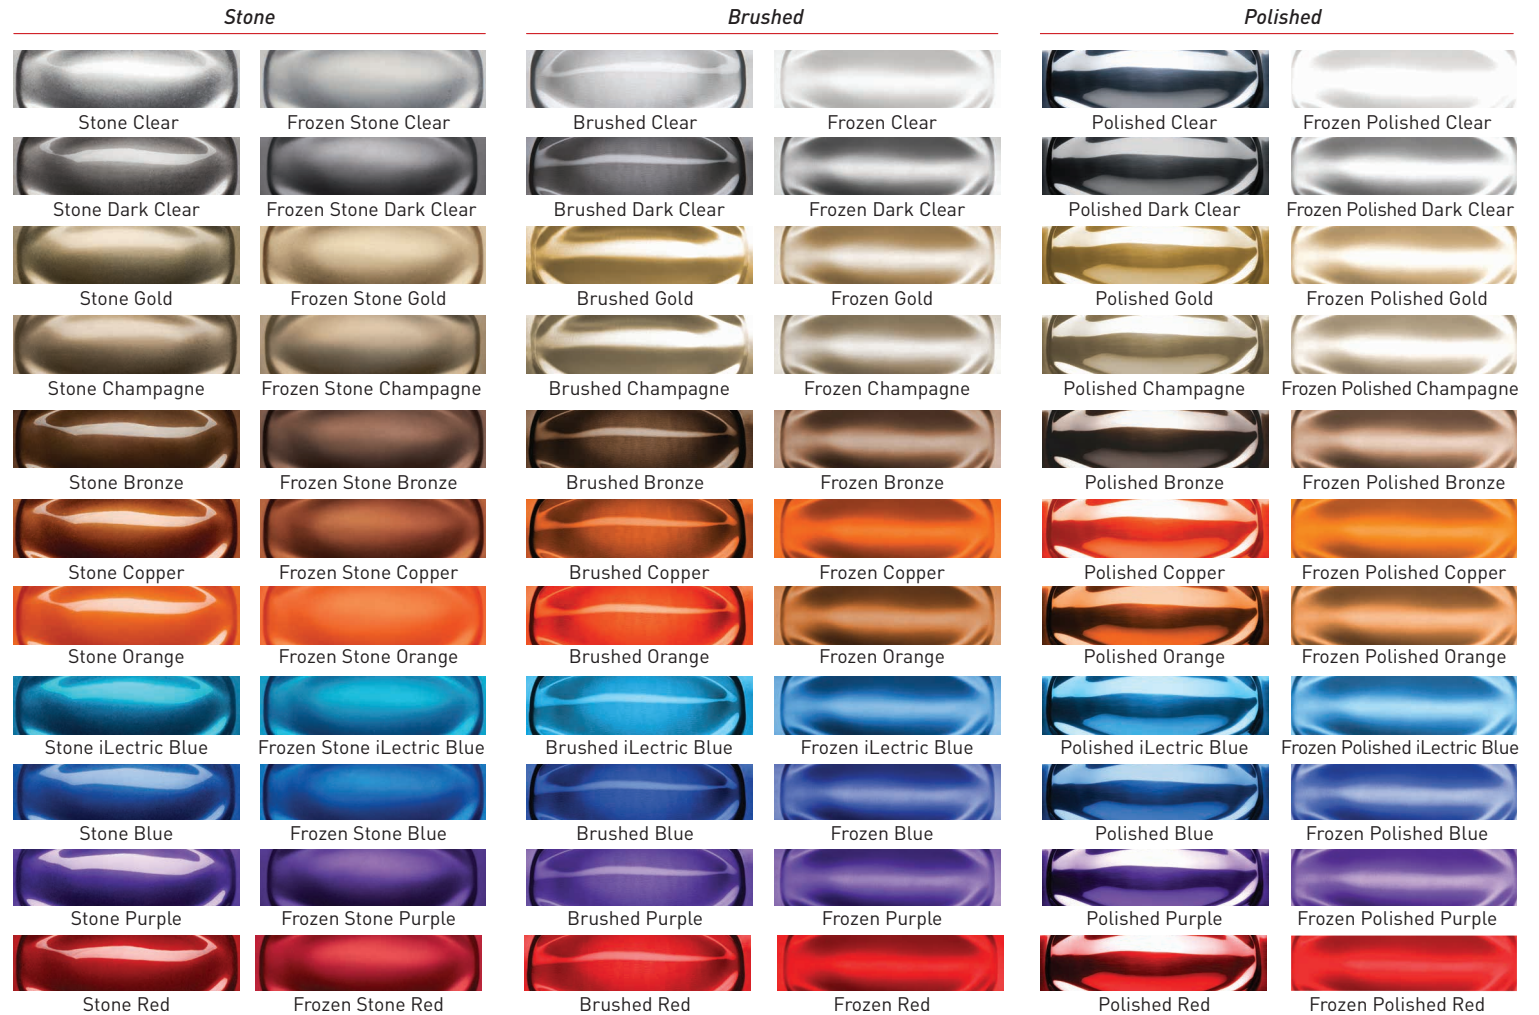

FMR FORGED
MONOBLOK
RIM

AVAILABLE FINISHES *All colors have a natural variation

STANDARD

OPTIONAL

ACCESSORIES

HRE PERFORMANCE WHEELS

HRE PERFORMANCE WHEELS

S209H
Rolls-Royce Wraith

300M 301M 303M 305M 309M

SERIES TR1 18", 20" - 23" SUV Rated (5 & 6 lug compatible)

TR105 TR106 TR107 TR109 TR188*****

R RINGBROTHERS EDITION 19" - 22"

RB1

* 6 Lug or Center lock only ** 6 Lug / available in 18" 20" 22" only *** Fits for McLaren, R8, BMW, Corvette, Ferrari, GT-R, Lamborghini, Mustang, Porsche **** Dodge Viper only ***** Mercedes-Benz 4x4² only

AVAILABLE FINISHES *All colors have a natural variation

STANDARD

OPTIONAL

ACCESSORIES

HRE PERFORMANCE WHEELS