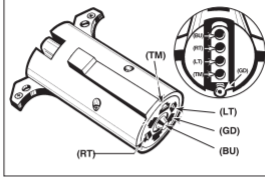

#47375

WIRE IDENTIFICATION

GREENRIGHT TURN
(RT)

YELLOWLEFT TURN
(LT)

BROWNTAIL / PARK
(TM)

WHITEGROUND (GD)

BLUEBACK UP (BU)

NOTE: Locate wires on vehicle by function only. Color coding is not standard with all manufacturers.
