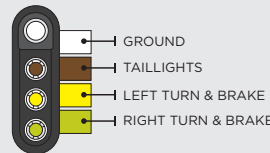

7 BLADE

7 ROUND

6 ROUND

7 BLADE (RV STANDARD)

5 FLAT

4 FLAT

4 ROUND

4 FLAT Y-HARNESS WIRING DIAGRAM

FOR PART NUMBERS 48240, 48245, 48255, 48265

Time to wire up or rewire your trailer? A Y-Harness provides all the wire needed to get to every light on your trailer.