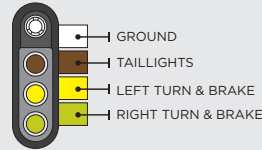

7 BLADE (SAE STANDARD)

7 ROUND

6 ROUND

7 BLADE (RV STANDARD)

5 FLAT

4 FLAT

4 ROUND

TRAILER SIDE

7 BLADE

7 ROUND

6 ROUND

7 BLADE (RV STANDARD)

5 FLAT

4 FLAT

4 ROUND

4 FLAT Y-HARNESS WIRING DIAGRAM