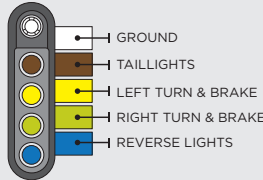

7 BLADE (SAE STANDARD)

7 ROUND

6 ROUND

7 BLADE (RV STANDARD)

5 FLAT

4 FLAT

4 ROUND

TRAILER SIDE

7 BLADE

7 ROUND

6 ROUND

7 BLADE (RV STANDARD)

5 FLAT

4 FLAT

4 ROUND

4 FLAT Y-HARNESS WIRING DIAGRAM