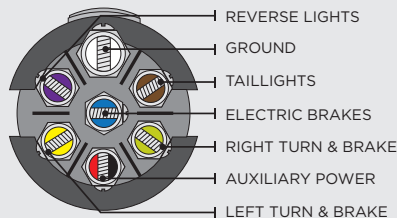

7 BLADE (SAE STANDARD)

7 ROUND

6 ROUND

7 BLADE (RV STANDARD)

5 FLAT

4 FLAT

4 ROUND

TRAILER SIDE

7 BLADE

7 ROUND

6 ROUND

7 BLADE (RV STANDARD)

5 FLAT

4 FLAT

4 ROUND

4 FLAT Y-HARNESS WIRING DIAGRAM