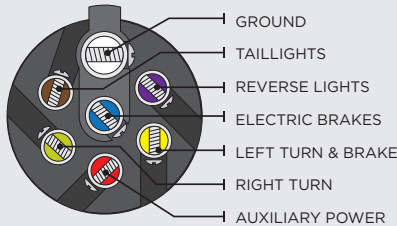

7 BLADE (SAE STANDARD)

7 ROUND

6 ROUND

7 BLADE (RV STANDARD)

5 FLAT

4 FLAT

4 ROUND

TRAILER SIDE

7 BLADE

7 ROUND

6 ROUND

7 BLADE (RV STANDARD)

5 FLAT

4 FLAT

4 ROUND

4 FLAT Y-HARNESS WIRING DIAGRAM