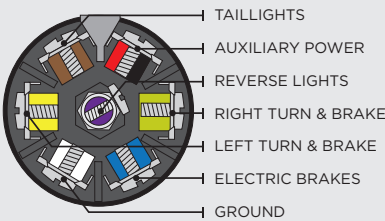

7 BLADE (SAE STANDARD)

7 ROUND

6 ROUND

7 BLADE (RV STANDARD)

5 FLAT

4 FLAT

4 ROUND

TRAILER SIDE

7 BLADE

7 ROUND

6 ROUND

7 BLADE (RV STANDARD)

5 FLAT

4 FLAT

4 ROUND

4 FLAT Y-HARNESS WIRING DIAGRAM

FOR PART NUMBERS 48240, 48245, 48255, 48265

Time to wire up or rewire your trailer? A Y-Harness provides all the wire needed to get to every light on your trailer.