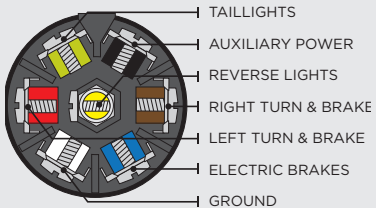

7 BLADE (SAE STANDARD)

7 ROUND

6 ROUND

7 BLADE (RV STANDARD)

5 FLAT

4 FLAT

4 ROUND

TRAILER SIDE

7 BLADE

7 ROUND

6 ROUND

7 BLADE (RV STANDARD)

5 FLAT

4 FLAT

4 ROUND

4 FLAT Y-HARNESS WIRING DIAGRAM