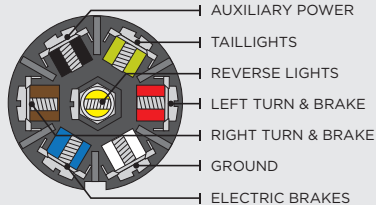

7 BLADE (SAE STANDARD)

7 ROUND

6 ROUND

7 BLADE (RV STANDARD)

5 FLAT

4 FLAT

4 ROUND

TRAILER SIDE

7 BLADE

7 ROUND

6 ROUND

7 BLADE (RV STANDARD)

5 FLAT

4 FLAT

4 ROUND

4 FLAT Y-HARNESS WIRING DIAGRAM