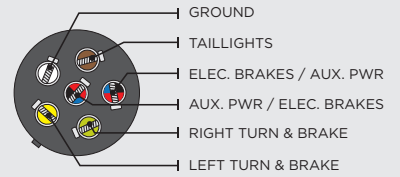

7 BLADE (SAE STANDARD)

7 ROUND

6 ROUND

7 BLADE (RV STANDARD)

5 FLAT

4 FLAT

4 ROUND

TRAILER SIDE