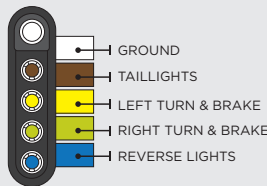

7 BLADE

7 ROUND

6 ROUND

7 BLADE (RV STANDARD)

5 FLAT

4 FLAT

4 ROUND

4 FLAT Y-HARNESS WIRING DIAGRAM

FOR PART NUMBERS 48240, 48245, 48255, 48265

Time to wire up or rewire your trailer? A Y-Harness provides all the wire needed to get to every light on your trailer.