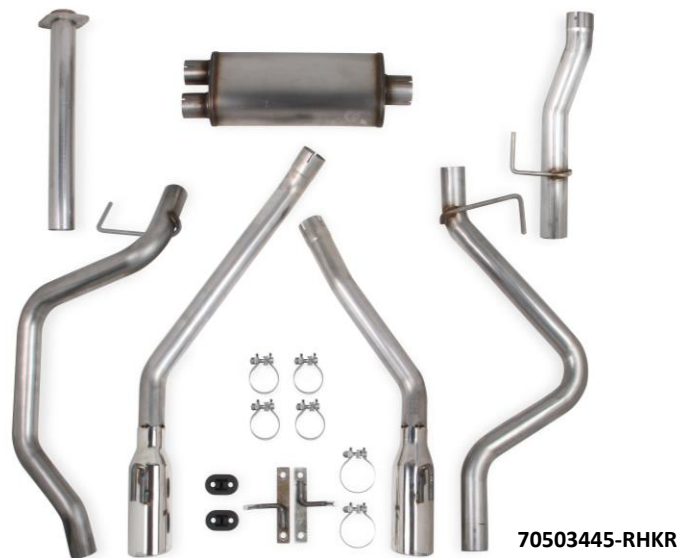

## 2011-18 Ford F150 5.0L V8 Dual Split Rear Exit Cat-Back Exhaust Systems

**NOW AVAILABLE**

### Product Information

Hooker continues to push the boundaries of performance with the BlackHeart line of exhaust products. We are proud to offer these two cat-back exhaust systems for 2011-14 & 2015-18 Ford F-150 V8 trucks. These dual exit cat-back systems are engineered to offer both premium fitment and maximum performance from your 5.0L V8 engine.

#### Features/Benefits:

- 70503440-RHKR - Max Dyno gains of 9.38 HP & 9.55 LB.FT. torque
- 70503445-RHKR - Max Dyno gains of 8.03 HP & 9.13 LB.FT. torque
- Constructed from lightweight, 18-gauge, mandrel bent, stainless steel maximizing strength and durability
- 4" diameter, angle-cut, rolled edge, resonated tips with laser etched Hooker BlackHeart logo
- 100% quality hand-welded construction for strength, longevity and good looks
- Utilizes OEM mounting points for factory-like fitment
- Tube geometry designed for maximum clearance and hassle-free installation
- All hardware included

## SETUP INFORMATION

Part Number	Description	UPC	Length	Width	Height	Weight	UOM	Shipping ETA
<b>70503440-RHKR</b>	11-14 Ford F150 5.0L V8 SS Dual Cat-Back	090127008508	42	20.5	9.5	42	LB	NOW
<b>70503445-RHKR</b>	15-18 Ford F150 5.0L V8 SS Dual Cat-Back	090127009727	48	10	26	42	LB	NOW