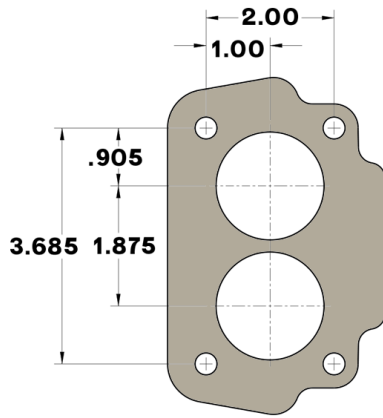

BBD / 2GC SMALL BORE

2GC LARGE BORE

GM 2-BBL (TBI)

HOLLEY 2300 2-BBL

SPREADBORE (4165/4175)

STREET DEMON

HOLLEY 4150/4160

HOLLEY 4500 (DOMINATOR)