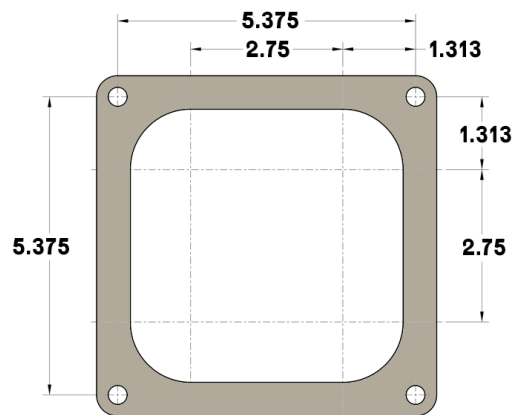

BBD / 2GC SMALL BORE

2GC LARGE BORE

GM 2-BBL (TBI)

HOLLEY 2300 2-BBL

SPREADBORE (4165/4175)

STREET DEMON

HOLLEY 4150/4160

HOLLEY 4500 (DOMINATOR)