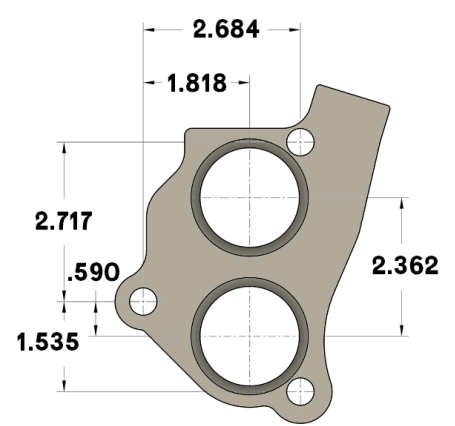

BBD / 2GC SMALL BORE

2GC LARGE BORE

GM 2-BBL (TBI)

HOLLEY 2300 2-BBL

SPREADBORE (4165/4175)

STREET DEMON

HOLLEY 4150/4160

HOLLEY 4500 (DOMINATOR)