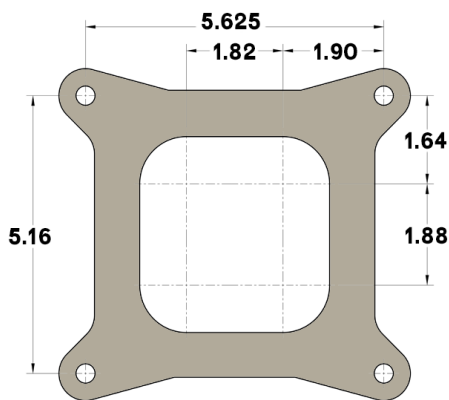

BBD / 2GC SMALL BORE

2GC LARGE BORE

GM 2-BBL (TBI)

HOLLEY 2300 2-BBL

SPREADBORE (4165/4175)

STREET DEMON

HOLLEY 4150/4160

HOLLEY 4500 (DOMINATOR)