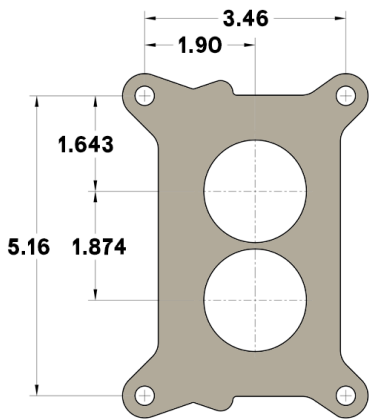

BBD / 2GC SMALL BORE

2GC LARGE BORE

GM 2-BBL (TBI)

HOLLEY 2300 2-BBL

SPREADBORE (4165/4175)

STREET DEMON

HOLLEY 4150/4160

HOLLEY 4500 (DOMINATOR)