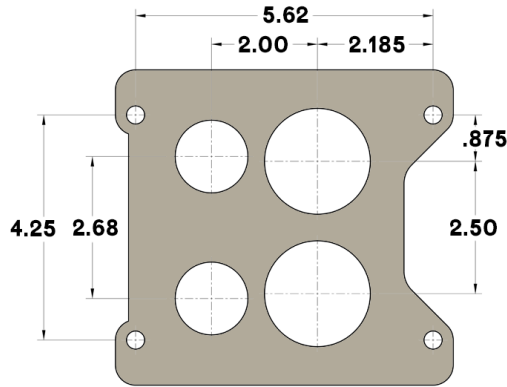

BBD / 2GC SMALL BORE

2GC LARGE BORE

GM 2-BBL (TBI)

HOLLEY 2300 2-BBL

SPREADBORE (4165/4175)

STREET DEMON

HOLLEY 4150/4160

HOLLEY 4500 (DOMINATOR)