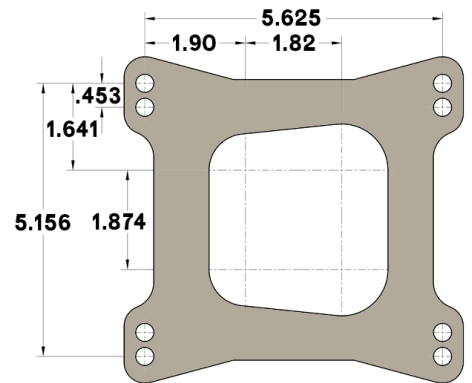

BBD / 2GC SMALL BORE

2GC LARGE BORE

GM 2-BBL (TBI)

HOLLEY 2300 2-BBL

SPREADBORE (4165/4175)

STREET DEMON

HOLLEY 4150/4160

HOLLEY 4500 (DOMINATOR)