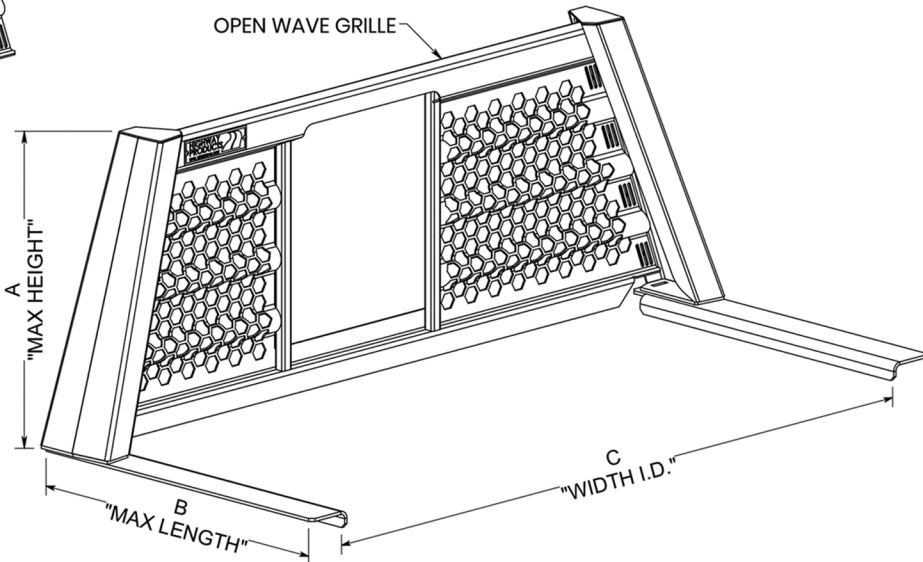

# HEADACHE RACK FITMENT CHART

| SIZE          | VEHICLE MAKE / MODEL     | YEAR START - YEAR END |
|---------------|--------------------------|-----------------------|
| <b>SIZE 1</b> | Dodge / 1500             | 2002 - 2018           |
|               | Dodge / 2500 - 3500      | 2002 - 2020           |
|               | Chevy / GM / 1500        | 1999 - 2007           |
|               | Chevy / GM / 2500 - 3500 | 1999 - 2007           |
|               | Nissan / Titan           | 2004 - 2015           |
| <b>SIZE 2</b> | Dodge / 1500             | 2019 - 2020           |
|               | Ford / F150              | 2004 - 2020           |
|               | Chevy / GM / 1500        | 2008 - 2018           |
|               | Chevy / GM / 2500 - 3500 | 2008 - 2019           |
|               | Nissan / Titan           | 2016 - 2020           |
|               | Toyota / Tundra          | 2000 - 2020           |
| <b>SIZE 4</b> | Ford / Super Duty        | 1999 - 2016           |
| <b>SIZE 5</b> | Ford / Super Duty        | 2017 - 2020           |
| <b>SIZE 6</b> | Chevy / GM / 1500        | 2019 - 2020           |
| <b>SIZE 7</b> | Chevy / GM / 2500 - 3500 | 2020 - 2020           |

| SIZE       | A      | B      | C             |
|------------|--------|--------|---------------|
| SIZE 1     | 24.875 | 30.625 | 61.75 - 65.75 |
| SIZE 2 & 6 | 22.875 | 30.625 | 60.00 - 64.00 |
| SIZE 4     | 26.875 | 30.625 | 62.50 - 66.50 |
| SIZE 5     | 25.875 | 30.625 | 61.50 - 65.50 |
| SIZE 7     | 24.875 | 30.625 | 60.00 - 64.00 |

**GRILLE IS .118 ALUMINUM  
OR .125 POLISHED ALUMINUM**

**UPRIGHT IS .118 ALUMINUM  
.125 POLISHED ALUMINUM  
.125 DIAMOND PLATE**