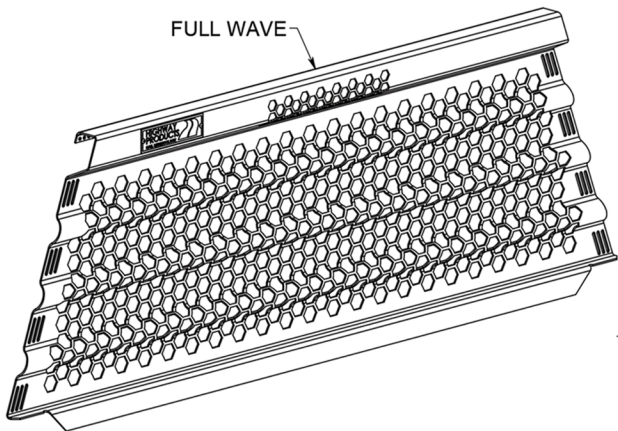

# HEADACHE RACK FITMENT CHART

| SIZE          | VEHICLE MAKE / MODEL     | YEAR START - YEAR END |
|---------------|--------------------------|-----------------------|
| <b>SIZE 1</b> | Dodge / 1500             | 2002 - 2018           |
|               | Dodge / 2500 - 3500      | 2002 - 2020           |
|               | Chevy / GM / 1500        | 1999 - 2007           |
|               | Chevy / GM / 2500 - 3500 | 1999 - 2007           |
|               | Nissan / Titan           | 2004 - 2015           |
| <b>SIZE 2</b> | Dodge / 1500             | 2019 - 2020           |
|               | Ford / F150              | 2004 - 2020           |
|               | Chevy / GM / 1500        | 2008 - 2018           |
|               | Chevy / GM / 2500 - 3500 | 2008 - 2019           |
|               | Nissan / Titan           | 2016 - 2020           |
|               | Toyota / Tundra          | 2000 - 2020           |
| <b>SIZE 4</b> | Ford / Super Duty        | 1999 - 2016           |
| <b>SIZE 5</b> | Ford / Super Duty        | 2017 - 2020           |
| <b>SIZE 6</b> | Chevy / GM / 1500        | 2019 - 2020           |
| <b>SIZE 7</b> | Chevy / GM / 2500 - 3500 | 2020 - 2020           |

| SIZE       | A      | B      | C             |
|------------|--------|--------|---------------|
| SIZE 1     | 24.875 | 30.625 | 61.75 - 65.75 |
| SIZE 2 & 6 | 22.875 | 30.625 | 60.00 - 64.00 |
| SIZE 4     | 26.875 | 30.625 | 62.50 - 66.50 |
| SIZE 5     | 25.875 | 30.625 | 61.50 - 65.50 |
| SIZE 7     | 24.875 | 30.625 | 60.00 - 64.00 |

**GRILLE IS .118 ALUMINUM  
OR .125 POLISHED ALUMINUM**

**UPRIGHT IS .118 ALUMINUM  
.125 POLISHED ALUMINUM  
.125 DIAMOND PLATE**