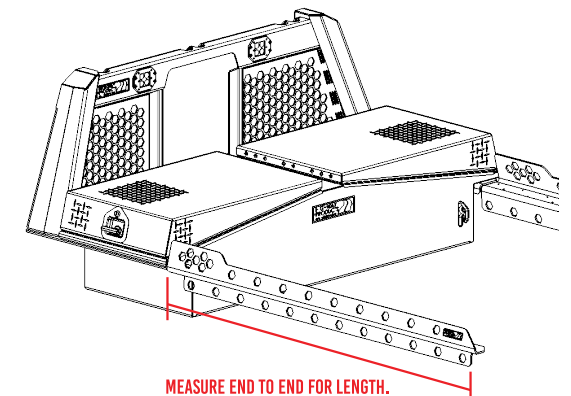

## TRUCK BED RAILS

To be used with - or - without a Headache Rack

ITEM CODE	LENGTH	DESCRIPTION
580-00089-BK62	67"	Short Short Bed
580-00071-BK62	76"	Short Bed
570-00072-BK62	91 1/8"	Long Bed
580-00075-BK62	82"	F250 - 550 Short Bed
580-00076-BK62	98 1/8"	F250 - 500 Long Bed
580-00079-BK62	81"	Chevy/GMC 6.75' Bed

## SAVAGE™ BED RAILS

To be used with Savage Headache Rack

ITEM CODE	LENGTH	DESCRIPTION
580-00117-BK62	37 1/2"	Short Short Bed
580-00118-BK62	46 1/2"	Short Bed
570-00119-BK62	67 5/8"	Long Bed
580-00120-BK62	52 1/2"	F250 - 550 Short Bed
580-00121-BK62	68 7/8"	F250 - 500 Long Bed
580-00153-BK62	49 3/8"	Chevy/GMC 6.75' Bed

## TRUCK BED RAILS

To be used with Headache Racks and 23" deep

ITEM CODE	LENGTH	DESCRIPTION
580-00151-BK62	40 1/2"	5.5' Short Bed w/ 23" Toolbox and Headache Racks
580-00073-BK62	44 3/8"	6.5' Short Bed w/ 23" Toolbox and Headache Racks
570-00074-BK62	65"	8' Long Bed w/ 23" Toolbox and Headache Racks
580-00077-BK62	50 3/8"	F250 - 550 Short Bed w/ 23" Toolbox and Headache Racks
580-00078-BK62	66 5/8"	F250 - 500 Long Bed w/ 23" Toolbox and Headache Racks
580-00152-BK62	48 7/8"	Chevy/GMC 6.75' Bed w/ 23" Toolbox and Headache Racks