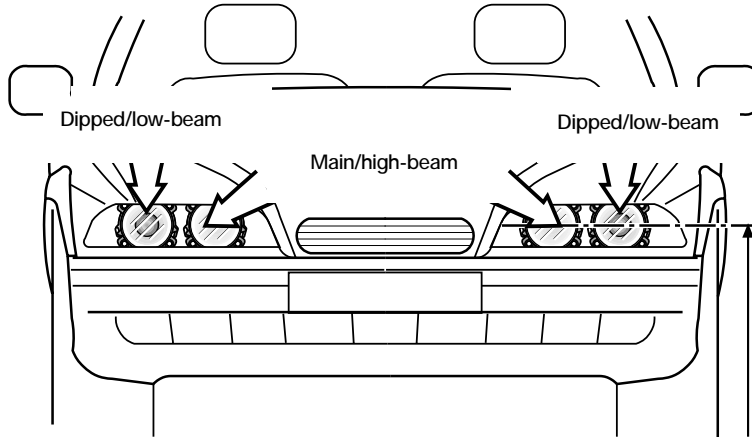

# Mounting Instructions

1BL 007 834

1BL 008 193

1BL 008 194

The Department of Transport state following regulations:

The main/high-beam **headlamp** must be at the same height or lower than the dipped/low-beam headlamp

The dipped/low-beam lamps must be on the outside.  
The main/high-beam lamps must be on the inside.

The dipped/low beam bulb must be between 22 inch - 54 inch (559 mm - 1372 mm) above the road surface