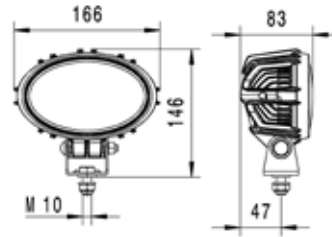

TECHNICAL DETAILS

Technical data

Operating Voltage / Rated voltage	10.5–32 V
Power Consumption	26 W
Light Output	1,850 lumens
Light Source Type	6 high-power LEDs
Colour Temperature	6,500 Kelvin
Housing	Thermally conductive plastic
Connection	DEUTSCH connector
Protection	Overheating, reversal polarity
Protection class	IP 6K9K, IP 6K8
Type approval	Ⓜ, ECE R10, RCM
Weight	600 g
Manufactured in	Austria

Dimensional sketch

Mounted upright

Side mounting

Range overview

1GA 996 761-...	-101	-111	-171	-191
Close-range illumination	X	-	X	-
Long-range illumination	-	X	-	X
Upright / pendant mounting	X	X	-	-
Side hinge	-	-	X	X
Mounting	42 mm metal bracket			