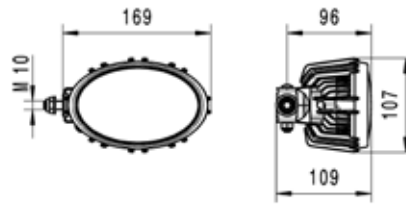

TECHNICAL DETAILS

Technical data

Operating Voltage / Rated voltage	10.5–32 V
Power Consumption	26 W
Light Output	1,850 lumens
Light Source Type	6 high-power LEDs
Colour Temperature	6,500 Kelvin
Housing	Thermally conductive plastic
Connection	DEUTSCH connector
Protection	Overheating, reversal polarity
Protection class	IP 6K9K, IP 6K8
Type approval	Ⓜ, ECE R10, RCM
Weight	600 g
Manufactured in	Austria

Dimensional sketch

Mounted upright

Side mounting

Range overview

1GA 996 761-...	-101	-111	-171	-191
Close-range illumination	X	-	X	-
Long-range illumination	-	X	-	X
Upright / pendant mounting	X	X	-	-
Side hinge	-	-	X	X
Mounting	42 mm metal bracket			