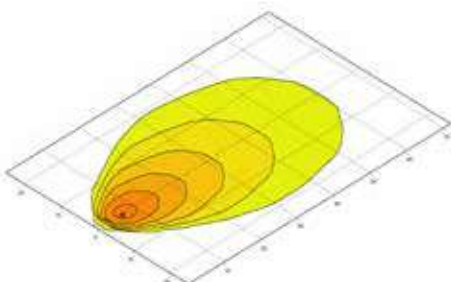

LIGHT DISTRIBUTION

Close-range illumination