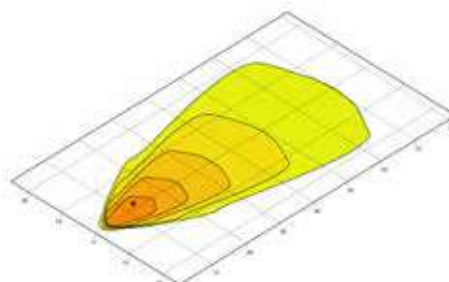

Long-range illumination

Rely only on high-grade off-road lights offered on our virtual shelves.