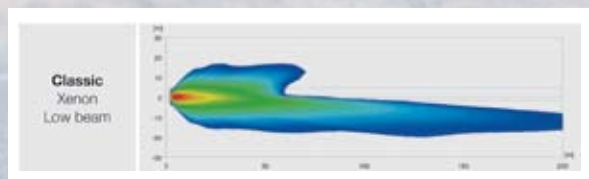

Spare Parts

D2S Capsule (Qty: 1).....H83075001
Xenon Ballast Unit 12V (Qty: 1).....007760631