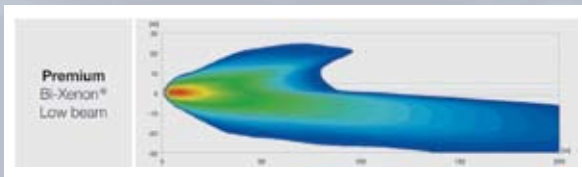

Spare Parts

D2S Capsule (Qty: 1).....H83075001