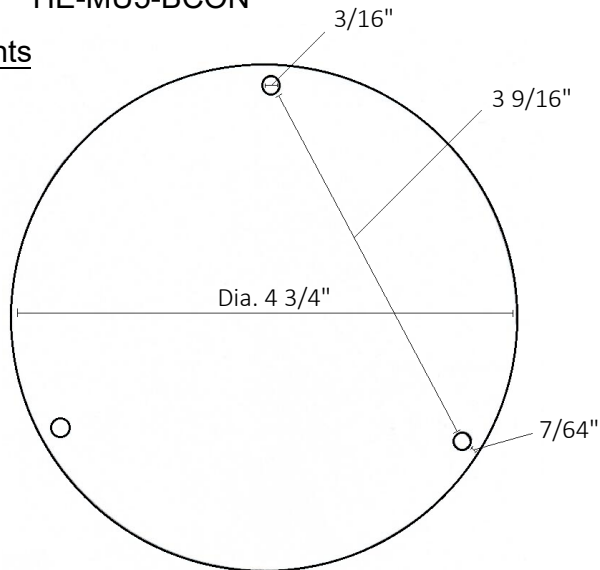

HE-MU5-BCON

Mounting Measurements

Learn more about emergency and warning lighting on our website.