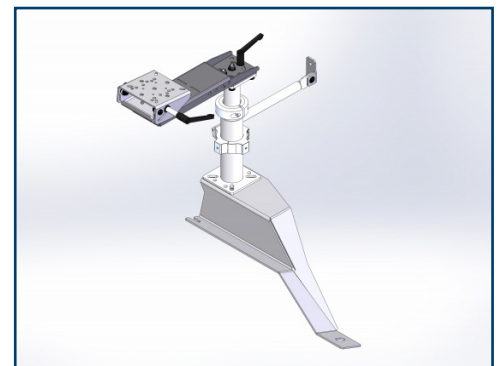

All New Mobile Office Solutions for the Nissan Frontier

Industry-Leading Products for the Nissan Frontier

Havis now offers vehicle specific mounting for the Nissan Frontier. Our innovative computing, docking, and mounting solutions maximize mobile worker productivity with comfortable solutions, built to the highest safety standards, with a focus on quality. Our vehicle specific systems provide the strongest mounting solutions for valuable computing devices and equipment. Heavy Duty Passenger Side Mounts attach to existing OEM seat bolts and mount independently to provide a customized computer mounting solution.

Create Your Ideal Mobile Workspace

Touch Screen Display

Dash Monitor Mount

Heavy Duty Side Mount

Mount Keyboard or Tablet

Flexible Arm Mount

Premium Passenger Side Mount

Standard Passenger Side Mount PKG