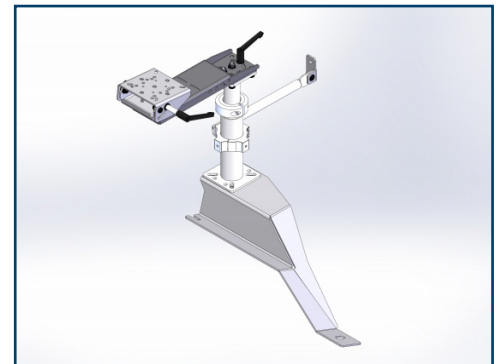

All New Mobile Office Solutions for the Nissan Frontier

Industry-Leading Products for the Nissan Frontier

Havis now offers vehicle specific mounting for the Nissan Frontier. Our innovative computing, docking, and mounting solutions maximize mobile worker productivity with comfortable solutions, built to the highest safety standards, with a focus on quality. Our vehicle specific systems provide the strongest mounting solutions for valuable computing devices and equipment. Heavy Duty Passenger Side Mounts attach to existing OEM seat bolts and mount independently to provide a customized computer mounting solution.

Create Your Ideal Mobile Workspace

Touch Screen Display

Dash Monitor Mount

Heavy Duty Side Mount

Mount Keyboard
or Tablet

Flexible Arm Mount

Premium Passenger Side Mount

Standard Passenger Side Mount PKG