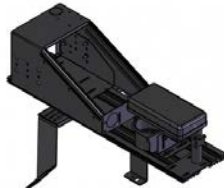

PKG-CON-121

2007-2015 Ford Expedition Package includes:

- 8" wide vehicle specific tunnel mount (C-TMW-EXPD-02)
- 12" enclosed heavy duty 25° Angled console (C-SM-1225)
- Dual External Cupholder (C-CUP2-E-C)
- Flip-up Armrest (C-ARM-104)