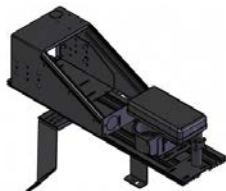

- Vehicle Specific Mounting Bases mount to existing OEM seat bolts for easy installation
- Heavy Duty Poles without height adjustable handle include collar only to set fixed height at installation (not user height adjustable)
- Tilt/Swivel motion devices enable 180° horizontal rotation for laptops and docking stations. Used to mount keyboards, laptop mounting plates, docking stations and more to the poles
- Top offset plates allow for strong and comfortable positioning of computer equipment
- See back page for the vehicles Standard Packages are available for.

PKG-CON-114

2010-2013 Chevrolet Tahoe Package includes:

- 8" Wide Vehicle Specific Tunnel Mount (C-TMW-GMC-02)
- 12" Enclosed Heavy Duty 25° Angled Console (C-SM-1225)
- Dual External Cupholder (C-CUP2-E-C)
- Flip-up Armrest (C-ARM-104)

PKG-CON-116

2006-2010 Ford Explorer Package includes:

- 16" Vehicle Specific Console (C-VS-1600-EXPL)
- Height Adjustable Flip-up Armrest (C-ARM-103)

PKG-CON-121

2007-2015 Ford Expedition Package includes: