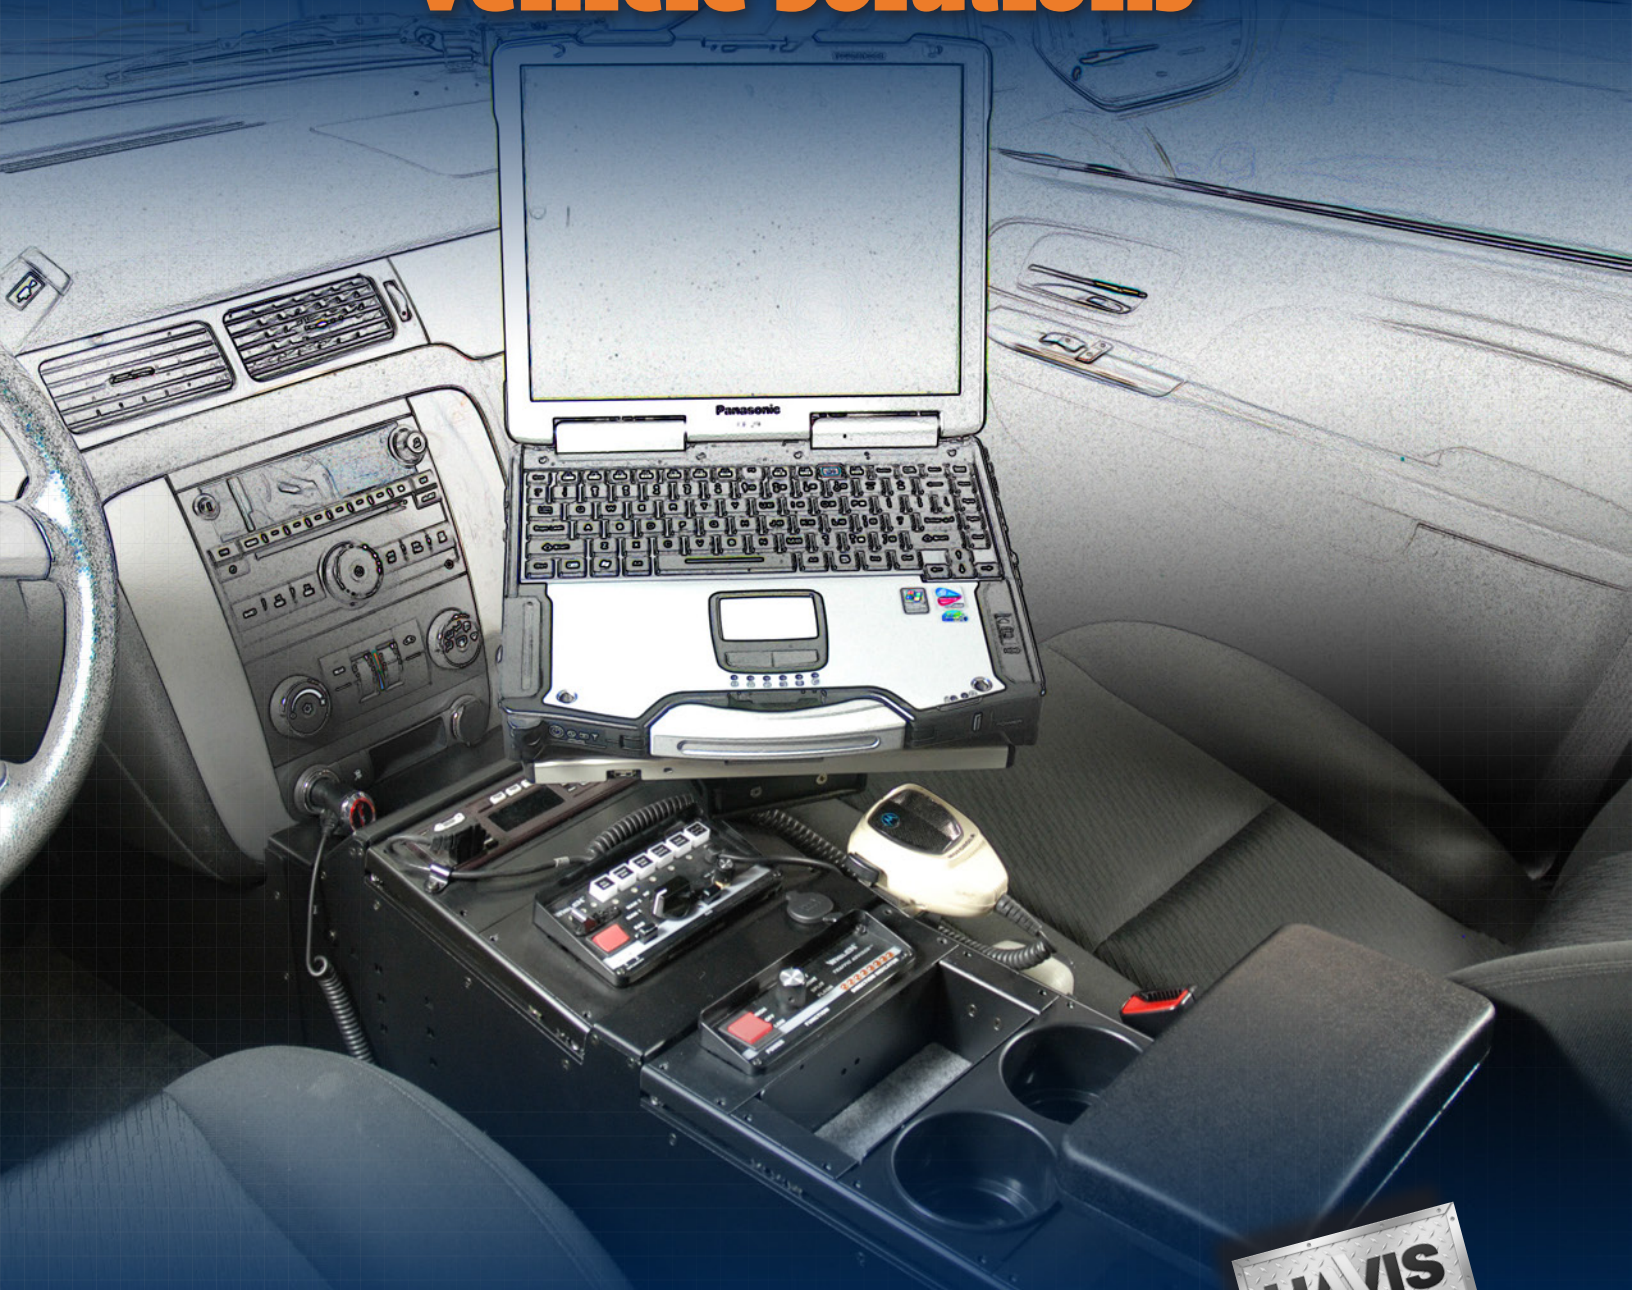

CHEVROLET Vehicle Solutions

Chevrolet Vehicle Solutions

Caprice

Vehicle Specific Consoles

Our Vehicle Specific Consoles are designed to make installation easier by utilizing existing bolt locations, which removes the need to drill holes.

Impala

Tahoe PPV

Express G-Series Van

GMC Yukon

Heavy Duty Mounting Systems

Havis passenger side mounts are rugged, professional grade computer mounts that combine the perfect balance of strength, safety, and ultrasmooth operation.

Caprice

Colorado/Canyon

Express G-Series Van

Impala

Chevrolet Tahoe/GMC Yukon

Caprice

Dash Monitor Mounts

The Havis Monitor Mount System utilizes interchangeable parts to mount your monitor and keyboard to any vehicle, without permanent modification.

Caprice

Express G-Series Van

Impala

Tahoe PPV

Caprice (slide-out)

Trunk Mounted Storage

With the right trunk mount, you can optimize storage space and provide a clean, safe, and secure mounting surface for expensive radio and communications equipment.