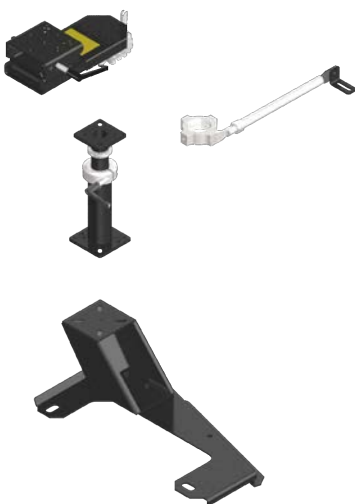

Easy to order, Easy to Install.

Standard Packages (PKG-PSM-100)

Standard PKG-PSM's include a vehicle specific base plate, heavy-duty pole without height adjust handle, tilt-swivel motion device, and a top offset plate.

- Vehicle Specific Mounting Bases mount to existing OEM seat bolts for easy installation
- Heavy Duty Poles without height adjustable handle include collar only to set fixed height at installation (not user height adjustable)
- Tilt/Swivel motion devices enable 180° horizontal rotation for laptops and docking stations. Used to mount keyboards, laptop mounting plates, docking stations and more to the poles
- Top offset plates allow for strong and comfortable positioning of computer equipment
- See back page for the vehicles Standard Packages are available for.

Premium Packages (PKG-PSM-200)

Premium PKG-PSM's include a vehicle specific base plate, heavy-duty pole with height adjust handle, swing arm motion device with tilt-swivel, and stability support arm.

- Vehicle Specific Mounting Bases mount to existing OEM seat bolts for easy installation
- Height adjustable poles bolt to the vehicle specific base. Precision machined parts eliminate metal-to-metal contact and allow for smooth movement during height adjustment
- Swing arms with motion adapters are ideal for computer usage from both the driver and front passenger seats. Their ruggedized design protects occupants and equipment in quick maneuvers and crash situations
- Stability support arms add upper pole support for premium top level stability and are highly recommended for all HDM applications
- See back page for the vehicles Premium Packages are available for.