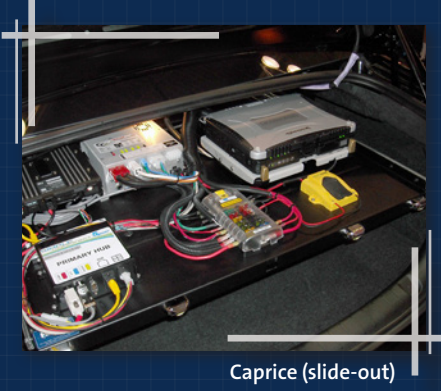

Caprice

Colorado/Canyon

Express G-Series Van

Impala

Chevrolet Tahoe/GMC Yukon

Caprice

Dash Monitor Mounts

The Havis Monitor Mount System utilizes interchangeable parts to mount your monitor and keyboard to any vehicle, without permanent modification.

Caprice

Express G-Series Van

Impala

Tahoe PPV

Caprice (slide-out)

Trunk Mounted Storage

With the right trunk mount, you can optimize storage space and provide a clean, safe, and secure mounting surface for expensive radio and communications equipment.