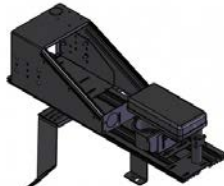

PKG-CON-121

2007-2015 Ford Expedition Package includes:

- 8" wide vehicle specific tunnel mount (C-TMW-EXPD-02)
- 12" enclosed heavy duty 25° Angled console (C-SM-1225)
- Dual External Cupholder (C-CUP2-E-C)
- Flip-up Armrest (C-ARM-104)