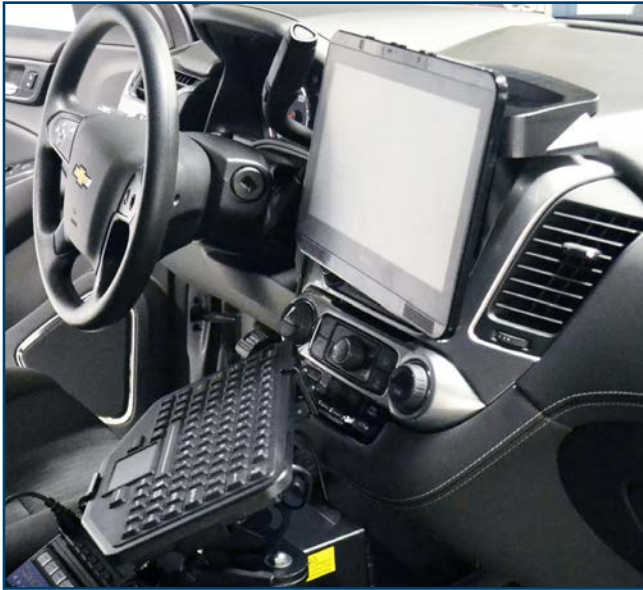

Havis Dash Mounts Kits for Havis Touch Screen Display

Havis Dash Mounts Kits for Havis Touch Screen Display

- Designed primarily to be used with Havis Touch Screen Display (TSD-101)
- Unique friction based hinge allows for easy lift for access to OEM control panel
- Hinge provides tilt swivel motion for left, right, up and down positioning
- Design features close to dash for space saving in cabin
- Positions computer monitor in a safe, convenient line of sight
- Designed with driver in mind - monitor conveniently swivels for improved viewing angle for both driver and passenger.
- Excellent space saving solution allows additional equipment to be mounted in console.
- Easy installation with minimal parts needed for attaching to dash
- No permanent modification necessary if user desires to run wire harness externally
- Drilling required if user desires to conceal wire harness inside dash
- In addition to Havis Touch Screen Display, C-DMM-2000 mounts can be used for other light weight devices.
- Recommended maximum weight carrying capacity = 4 lbs

Havis Dash Mounts Kits for Havis Touch Screen Display

Part Number	Vehicle and Years
C-DMM-2001	2013 - 2018 Ford Interceptor Utility
C-DMM-2002	2013 - 2018 Ford Interceptor Sedan
C-DMM-2004	2015 - 2018 Dodge Charger Pursuit
C-DMM-2005	2015 - 2018 Ford Transit
C-DMM-2006*	2015 - 2018 Ford F150 2018 Ford Expedition

Have you considered the Havis Rugged Keyboard and Mount System?

The System includes the Havis Rugged Keyboard (KB-101) and Keyboard Mount (C-KBM-201). Featuring red monochrome backlit illumination to reduce eye strain, the IP65 rated keyboard rests securely in the patent pending mount allowing ease of use and adjustment.

One touch button illuminates red monochrome backlight