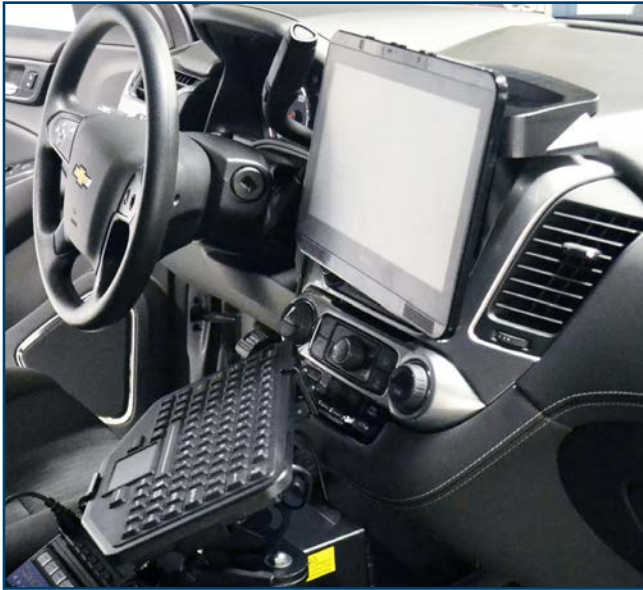

Havis Dash Mounts Kits for Havis Touch Screen Display

Havis Dash Mounts Kits for Havis Touch Screen Display

- Designed primarily to be used with Havis Touch Screen Display (TSD-101)
- Unique friction based hinge allows for easy lift for access to OEM control panel
- Hinge provides tilt swivel motion for left, right, up and down positioning
- Design features close to dash for space saving in cabin
- Positions computer monitor in a safe, convenient line of sight
- Designed with driver in mind - monitor conveniently swivels for improved viewing angle for both driver and passenger.
- Excellent space saving solution allows additional equipment to be mounted in console.
- Easy installation with minimal parts needed for attaching to dash
- No permanent modification necessary if user desires to run wire harness externally
- Drilling required if user desires to conceal wire harness inside dash
- In addition to Havis Touch Screen Display, C-DMM-2000 mounts can be used for other light weight devices.
- Recommended maximum weight carrying capacity = 4 lbs

Havis Dash Mounts Kits for Havis Touch Screen Display

Part Number	Vehicle and Years
C-DMM-2001	2013 - 2018 Ford Interceptor Utility
C-DMM-2002	2013 - 2018 Ford Interceptor Sedan
C-DMM-2004	2015 - 2018 Dodge Charger Pursuit
C-DMM-2005	2015 - 2018 Ford Transit
C-DMM-2006*	2015 - 2018 Ford F150 2018 Ford Expedition

* - C-DMM-2006 also available for 2017-2018 Ford F250, F350, F450, and F450 & F550 Cab Chassis

Have you considered the Havis Rugged Keyboard and Mount System?

The System includes the Havis Rugged Keyboard (KB-101) and Keyboard Mount (C-KBM-201). Featuring red monochrome backlit illumination to reduce eye strain, the IP65 rated keyboard rests securely in the patent pending mount allowing ease of use and adjustment.

One touch button illuminates red monochrome backlight