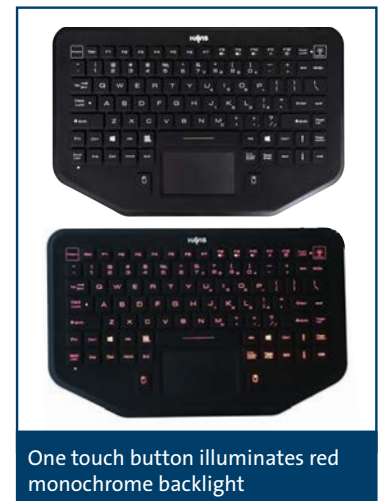

Havis Dash Mounts Kits for Havis Touch Screen Display

Havis Dash Mounts Kits for Havis Touch Screen Display

- Designed primarily to be used with Havis Touch Screen Display (TSD-101)
- Unique friction based hinge allows for easy lift for access to OEM control panel
- Hinge provides tilt swivel motion for left, right, up and down positioning
- Design features close to dash for space saving in cabin
- Positions computer monitor in a safe, convenient line of sight
- Designed with driver in mind - monitor conveniently swivels for improved viewing angle for both driver and passenger.
- Excellent space saving solution allows additional equipment to be mounted in console.
- Easy installation with minimal parts needed for attaching to dash
- No permanent modification necessary if user desires to run wire harness externally
- Drilling required if user desires to conceal wire harness inside dash
- In addition to Havis Touch Screen Display, C-DMM-2000 mounts can be used for other light weight devices.
- Recommended maximum weight carrying capacity = 4 lbs

Havis Dash Mounts Kits for Havis Touch Screen Display

Part Number	Vehicle and Years
C-DMM-2001	2013 - 2018 Ford Interceptor Utility
C-DMM-2002	2013 - 2018 Ford Interceptor Sedan
C-DMM-2004	2015 - 2018 Dodge Charger Pursuit
C-DMM-2005	2015 - 2018 Ford Transit
C-DMM-2006*	2015 - 2018 Ford F150 2018 Ford Expedition

* - C-DMM-2006 also available for 2017-2018 Ford F250, F350, F450, and F450 & F550 Cab Chassis

Have you considered the Havis Rugged Keyboard and Mount System?

The System includes the Havis Rugged Keyboard (KB-101) and Keyboard Mount (C-KBM-201). Featuring red monochrome backlit illumination to reduce eye strain, the IP65 rated keyboard rests securely in the patent pending mount allowing ease of use and adjustment.

One touch button illuminates red monochrome backlight