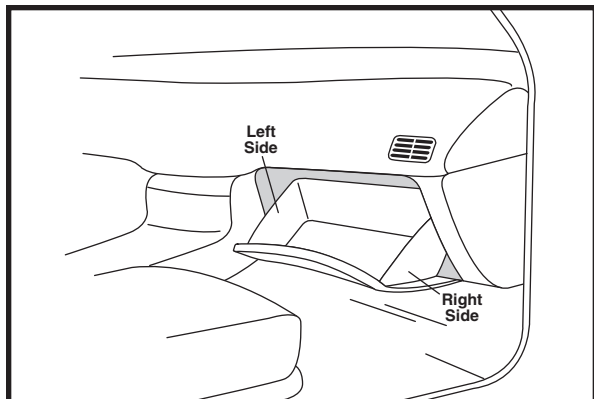

Size: 8 7/8 x 7 29/32 x 21/32
(225.4 x 200.8 x 16.7)

1. Open passenger side door.
2. Open glove compartment.
3. Push in on left and right sides of glove compartment to release glove compartment.

4. Flip down glove compartment.
5. Squeeze tabs on filter housing cover and remove.