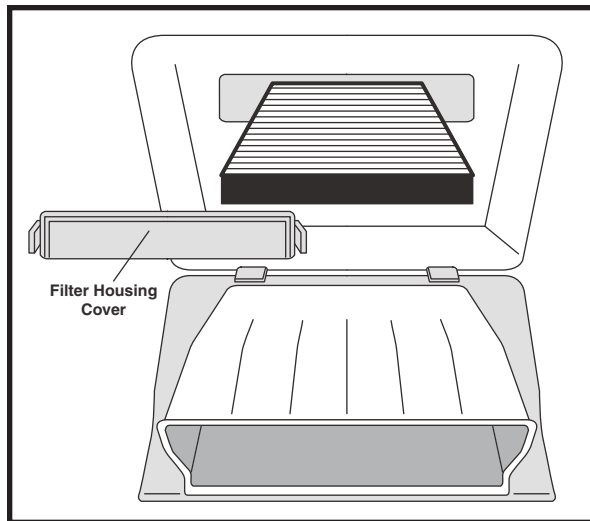

CABIN AIR FILTER

IDENTIFICATION / INSTALLATION

IMPORTS

AFC1350

Hyundai Accent, Genesis Coupe,
Tucson;
Kia Forte, Forte Koup, Rio, Rio5,
Rondo, Sportage

OE: 97133-2E200, 97133-2E210

Fits: 2012 Hyundai Accent
2010-on Hyundai Genesis Coupe,
Kia Forte, Forte Koup
2005-on Hyundai Tucson, Kia Sportage
2006-on Kia Rio, Rio5
2007-on Kia Rondo

Size: 8 7/8 x 7 29/32 x 21/32
(225.4 x 200.8 x 16.7)

1. Open passenger side door.
2. Open glove compartment.
3. Push in on left and right sides of glove compartment to release glove compartment.

4. Flip down glove compartment.
5. Squeeze tabs on filter housing cover and remove.