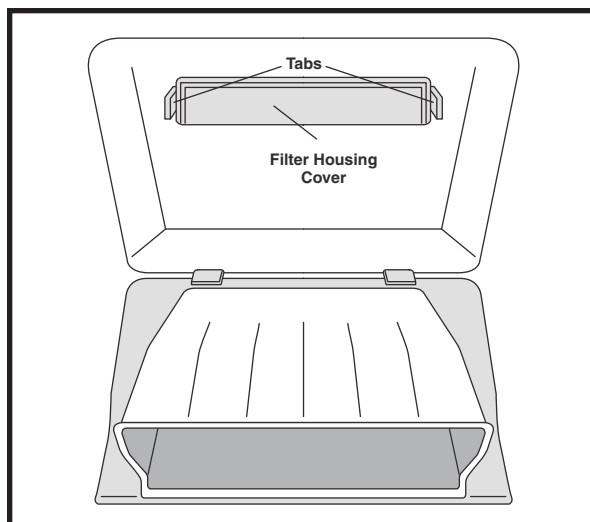

Size: 8 7/8 x 7 29/32 x 21/32
(225.4 x 200.8 x 16.7)

1. Open passenger side door.
2. Open glove compartment.
3. Push in on left and right sides of glove compartment to release glove compartment.

4. Flip down glove compartment.
5. Squeeze tabs on filter housing cover and remove.