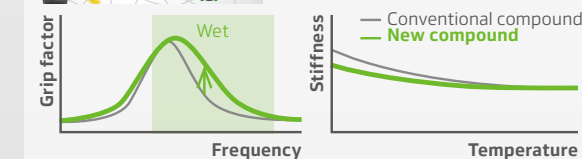

High loading silica and novel traction enhancing additives provides a high grip factor over a wide frequency range that ensures better grip.

Maintaining rubber matrix ensures flexibility for a long temperature range.