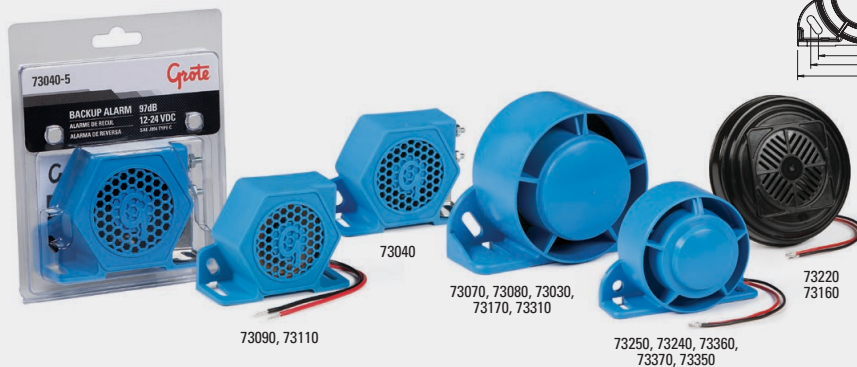

### FEATURES & BENEFITS

- Rugged construction Glass-Filled Nylon housings
- Universal mounting including grommet mounted products
- Available in a range of Decibel output levels to fit a wide variety of application needs
- Select the best output level based on environment and ambient noise levels where the alarms will be in use

**Voltage:** 12 to 24 VDC

**Amp Draw:** 0.1 AMPS – 0.5 AMPS @ 12 VDC

PART	DESCRIPTION	DECIBELS	VOLTAGE	APPROVALS
73040	Backup Alarm, Medium Duty	97dB	12/24V	SAEJ994 Type C
73090	Backup Alarm, Medium Duty	107dB	12/24V	SAEJ994 Type B
73110	Backup Alarm, Self Adjusting	82dB to 102dB	12/24V	SAEJ994 Type F
73250	Backup Alarm, Reverse Mounted Speaker	107dB	12/24V	SAEJ994 Type B
73070	Backup Alarm, Reverse Mounted Speaker	112dB	12/24V	SAEJ994 Type A
73240	Backup Alarm, Reverse Mounted Speaker, Self Adjusting	87dB to 107dB	12/24V	SAEJ994 Type F
73080	Backup Alarm, Reverse Mounted Speaker, Self Adjusting	87dB to 112dB	12/24V	SAEJ994 Type F
73030	Backup Alarm, Reverse Mounted Speaker, Selectable	107dB or 112dB	12/24V	SAEJ994 Type F
73220	Backup Alarm, 4" Grommet Mount	97dB	12/24V	SAEJ994 Type C
73160	Backup Alarm, 4" Grommet Mount	107dB	12/24V	SAEJ994 Type B
73310	Backup Alarm, Multi Frequency	97dB	12/24V	SAEJ994 Type C
73170	Backup Alarm, Multi Frequency	107 dB	12/24V	SAEJ994 Type B
73360	Backup Alarm, Dual-Tone	97dB	12-36V	SAEJ944 Type C
73370	Backup Alarm, Dual-Tone	102Db	12-36V	SAEJ944 Type F
73350	Backup Alarm, Dual-Function	97Db	12-36V	SAEJ944 Type C