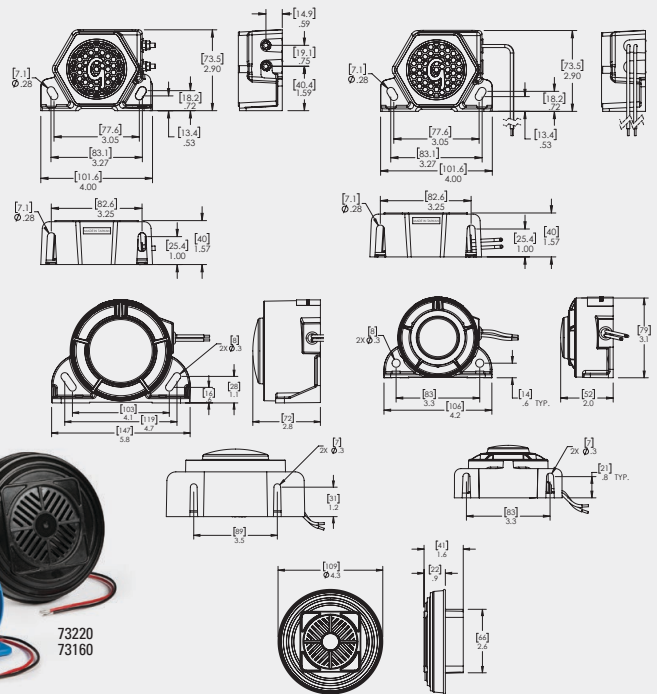

DID YOU KNOW?

BACKUP ALARMS From Grote

Product Information Sheet

►► NOW AVAILABLE!

FEATURES & BENEFITS

- Rugged construction Glass-Filled Nylon housings
- Universal mounting including grommet mounted products
- Available in a range of Decibel output levels to fit a wide variety of application needs
- Select the best output level based on environment and ambient noise levels where the alarms will be in use

Voltage: 12 to 24 VDC

Amp Draw: 0.1 AMPS – 0.5 AMPS @ 12 VDC

PART	DESCRIPTION	DECIBELS	VOLTAGE	APPROVALS
73040	Backup Alarm, Medium Duty	97dB	12/24V	SAEJ994 Type C
73090	Backup Alarm, Medium Duty	107dB	12/24V	SAEJ994 Type B
73110	Backup Alarm, Self Adjusting	82dB to 102dB	12/24V	SAEJ994 Type F
73250	Backup Alarm, Reverse Mounted Speaker	107dB	12/24V	SAEJ994 Type B
73070	Backup Alarm, Reverse Mounted Speaker	112dB	12/24V	SAEJ994 Type A
73240	Backup Alarm, Reverse Mounted Speaker, Self Adjusting	87dB to 107dB	12/24V	SAEJ994 Type F
73080	Backup Alarm, Reverse Mounted Speaker, Self Adjusting	87dB to 112dB	12/24V	SAEJ994 Type F
73030	Backup Alarm, Reverse Mounted Speaker, Selectable	107dB or 112dB	12/24V	SAEJ994 Type F
73220	Backup Alarm, 4" Grommet Mount	97dB	12/24V	SAEJ994 Type C
73160	Backup Alarm, 4" Grommet Mount	107dB	12/24V	SAEJ994 Type B
73310	Backup Alarm, Multi Frequency	97dB	12/24V	SAEJ994 Type C
73170	Backup Alarm, Multi Frequency	107 dB	12/24V	SAEJ994 Type B
73360	Backup Alarm, Dual-Tone	97dB	12-36V	SAEJ944 Type C
73370	Backup Alarm, Dual-Tone	102Db	12-36V	SAEJ944 Type F
73350	Backup Alarm, Dual-Function	97Db	12-36V	SAEJ944 Type C

CONNECT & PROTECT

Learn more about emergency and warning lighting we have.