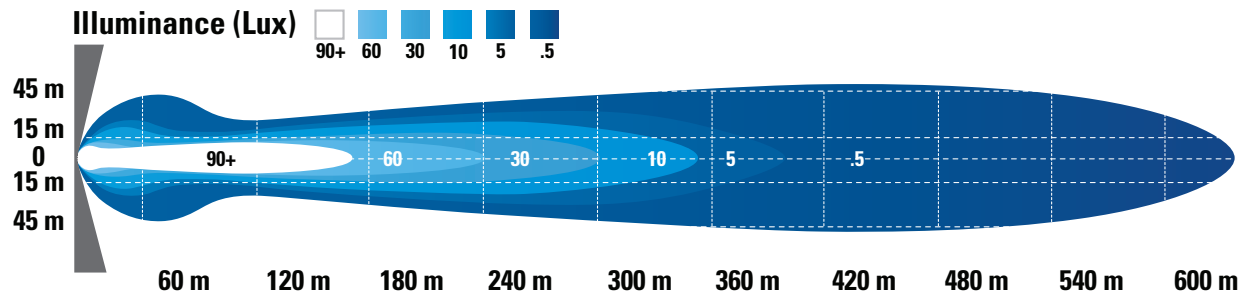

30" LAMP

Choose reliable off-road lights offered on our website.