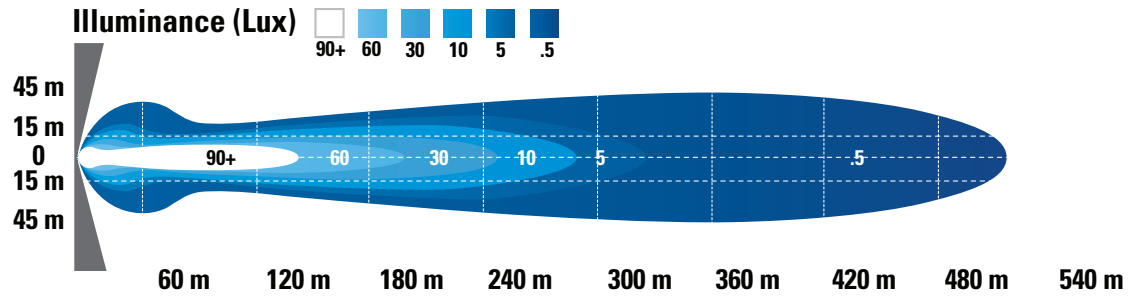

Grote LED Off-Road Bar Lamps

Product Information Sheet

FORWARD LIGHTING

10" LAMP