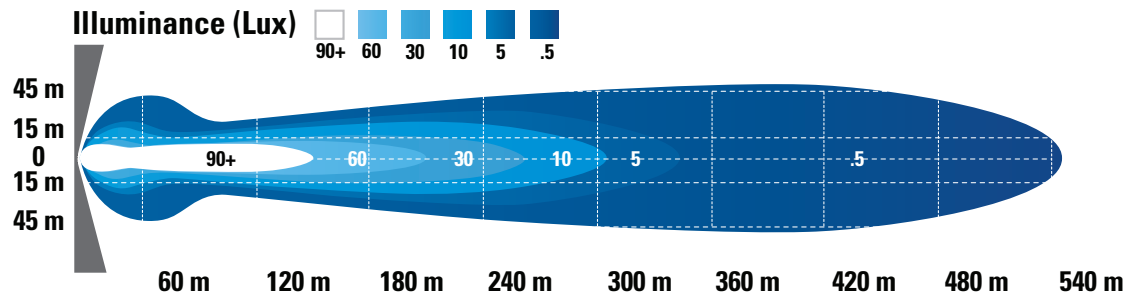

Grote LED Off-Road Bar Lamps

Product Information Sheet

FORWARD LIGHTING

20" LAMP

Choose reliable off-road lights offered on our website.