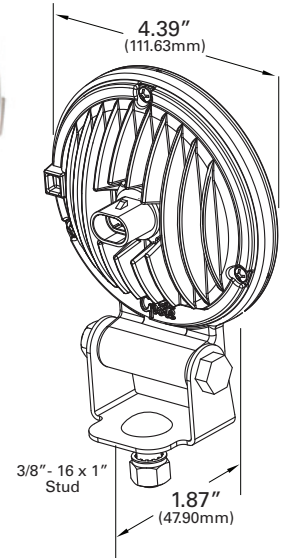

40,000-hour service rating, provides 900 lumens of brilliant LED WhiteLight™ and lasts 100 times longer than incandescent PAR 36 lamps

PRODUCT FEATURES AND BENEFITS

- Replaceable UV, hard-coated, polycarbonate lens easily converts from a wide flood to TractorPlus™
- Thermal pull back circuit for protection against power surges
- The aluminum housing is powder coated black
- Encapsulant potting for total circuit board protection against moisture and corrosion
- Termination of LED bulb accommodates either screw or FastOn cable connections
- Color temperature provides a natural contrast most like sunlight, reducing eye fatigue and optimizing job performance
- PAR 36 LED Lamp includes a pigtail for hard wired applications

PRODUCT SPECIFICATIONS

MATERIAL: POLYCARBONATE / ALUMINUM
FINISH: BLACK
VOLTAGE AMP: 10V-30V
LENS: 94300 TRACTORPLUS™
94310 WIDE FLOOD
PIGTAIL: 68580

Trilliant 36

Light Output (Lumens)	688
Watts	16.57
Lumens per Watt (Efficacy)	41
Color Accuracy	
Color Rendering Index (CRI)	76
Light Color	
Correlated Color Temperature (CCT)	5166 (Daylight)
Warm White	Bright White
2700K	3000K
4500K	6500K
Warranty**	Yes

All results, except LED Lumen Maintenance, are according to IESNA LM-79-2008: Approved Method for the Electrical and Photometric Testing of Solid-State Lighting. The U.S. Department of Energy (DOE) verifies product test data and results. Registration Number: 6MZX-HG54CE (3/18/2013) Model Number: 63821 Type: Other

Part Number	Beam Pattern	Light Source	Operating Voltage	Amperage	Interchange	
63821-5	PAR 36 LED BULB	TRACTORPLUS™	LED	10V - 30V	1.4A AT 12V / .7A AT 24V	NA
63831-5	PAR 36 LED BULB	WIDE FLOOD	LED	10V - 30V	1.4A AT 12V / .7A AT 24V	NA
63861-5	PAR 36 LED LAMP	TRACTORPLUS™	LED	10V - 30V	1.4A AT 12V / .7A AT 24V	NA
63871-5	PAR 36 LED LAMP	WIDE FLOOD	LED	10V - 30V	1.4A AT 12V / .7A AT 24V	NA