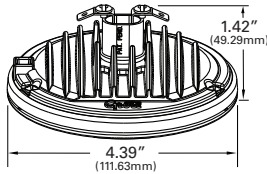

Trilliant® 36 LED WhiteLight Work Lamp

Product Information Sheet

FORWARD LIGHTING

Turns ANY Par 36 Incandescent LAMP INTO an LED WhiteLight™ Work Lamp

PAR 36 LED WHITELIGHT™ CONVERSION BULB

LED WHITELIGHT™ WORK LAMP WITH MOUNTING BRACKET

PRODUCT SPECIFICATIONS

MATERIAL: POLYCARBONATE / ALUMINUM
FINISH: BLACK
VOLTAGE AMP: 10V-30V
LENS: 94300 TRACTORPLUS™
 94310 WIDE FLOOD
PIGTAIL: 68580

Trilliant 36

Light Output (Lumens)	688
Watts	16.57
Lumens per Watt (Efficacy)	41
Color Accuracy	
Color Rendering Index (CRI)	76
Light Color	
Correlated Color Temperature (CCT)	5166 (Daylight)
Warm White	Bright White
2700K	3000K
4500K	6500K
Warranty**	Yes