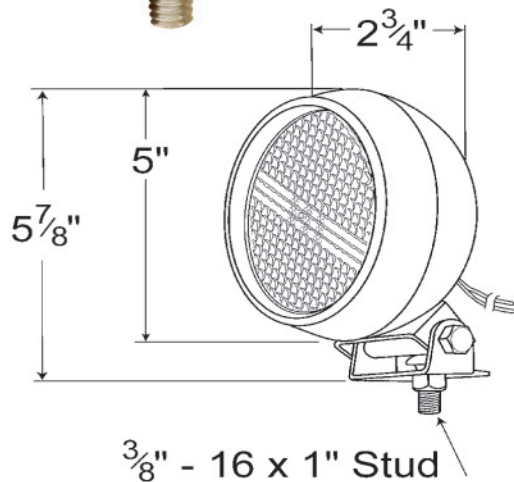

Product Features and Benefits:

- Hard wired for easy integration into current wiring system
- Low amp draw means less load on strained electrical system
- Flood pattern provides widely dispersed "peripheral" light
- Rugged, flexible, shock-absorbing, weather-proof body
- Swivel Mount

63551- Flood 63561- Spot

Material: Rubber (housing), Polycarbonate (lamp)

Finish: Black housing

Voltage/AMP: 13.5V - .6AMP

Grommets & Brackets: 64930 (housing),
43300 (magnetic mount)

Lamp only: Spot 64971, Flood 61971

Bulk pack contains 25 units

Part Number	Market	Light Source	Operating Voltage	Current Draw	Interchange
63551 (63551-3 Bulk)	All Flood/Spot	LED	13.5V	.6A	Trucklite 81360
63561 (63561-3 Bulk)	Light Applications Hook-up Lamp	LED	14V	.6A	Sound-off E36B1W