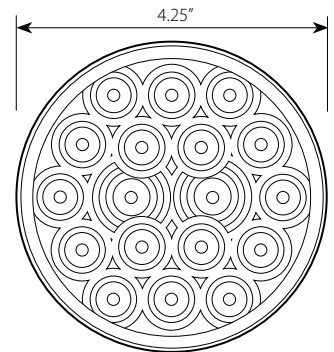

76896

Front view