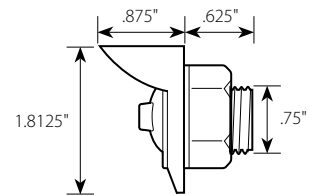

Light with Bezel w/Visor and Nut (side view)