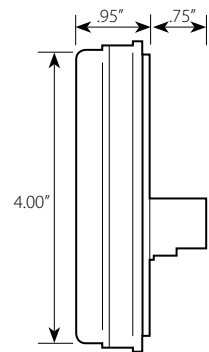

Side view

Fleet		Function	LED/Lens Color
w/Grommet	Light Only		
76455	76450	Front/Park/Turn	Amber/Amber
76456	76451	Front/Park/Turn	Amber/Clear
76457	76452	Stop/Turn/Tail	Red/Red
76458	76453	Stop/Turn/Tail	Red/Clear
—	76454	Utility/Back	White/Clear
—	76896	Interior/Decorative Use Only	*Blue/Blue
—	76897	Interior/Decorative Use Only	*Blue/Clear
—	76898	Interior/Decorative Use Only	*Green/Green
—	76899	Interior/Decorative Use Only	*Green/Clear

NEW

*Does not meet DOT specs. Designed for interior or decorative use only.