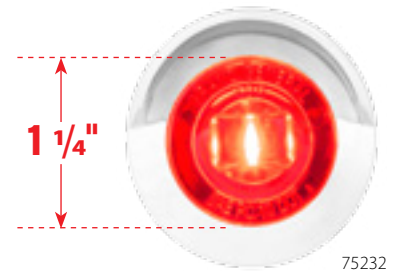

# 1 1/4" Dual Function Mini Push/ Screw Wide Angle LED Light

Marker & Clearance/Turn

- LED** .....1 High Power LED – 12V
- Size** .....Stud length: 5/8"  
Light with nut: 1 1/4" dia.  
Light with grommet: 1 7/8" dia.  
Light with bezel and nut: 1 13/16" dia.  
Light with bezel w/Visor and nut: 1 13/16" dia., 13/16" visor
- Features** .....Bow tie lens designed for wider light output  
**Improved longer 5/8" stud for additional applications**
- Material** .....Plastic lens, rubber grommet or chrome plastic bezel
- Installation** .....Hardwired with three 0.180 bullet plugs
- Unit & Package** .....Sold by each, carded for display

75230

**DOT**  
PENDING

**BIG BROTHER OF  
THE STANDARD 1"**

Options				
				LED Color/Lens Color
w/Chrome Plastic Bezel w/Visor and nut (75239)	w/Chrome Plastic Bezel and nut (75229)	Light with Nut	w/Black Rubber Grommet (not for screw on applications)	
75230	75220	75210	75200	Amber/Amber
75231	75221	75211	75201	Amber/Clear
75232	75222	75212	75202	Red/Red
75233	75223	75213	75203	Red/Clear
75234	75224	75214	75204	White/Clear
75235	75225	75215	75205	Blue/Blue
<b>NEW</b> 75236	75226	75216	75206	Green/Green

# Interior Flexible LED Strip Light **NEW**

**LED** .....300 High Power LEDs – 12V  
**Size** .....16 ft. (5 meters long) x 3/8" wide  
**Material** .....Flexible plastic with adhesive tape  
**Installation** .....Strip can be cut/linked every 3 LEDs (2" spacing).  
 To use the remaining cut strip, solder 2 wires (55300 series) to the LED strip gold pins.  
**Unit & Package** .....Sold by roll with spool, carded for display