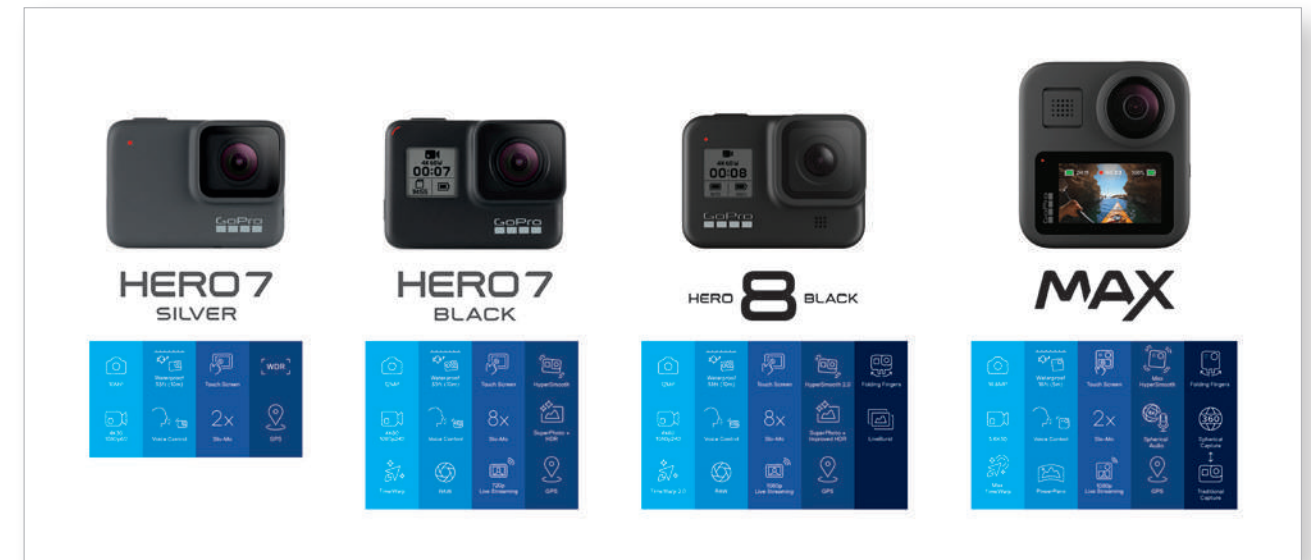

Camera Lineup Charts

By popular demand, we've created the fall HERO camera lineup chart and the full GoPro camera lineup chart in various orientations.

These are good to go—don't modify them in any way. Charts should always remain in their original format with approved colors and camera order.

HERO Camera Lineup Charts

Full GoPro Camera Lineup Charts