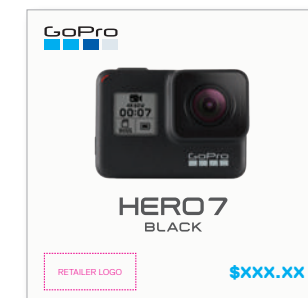

Newspaper ad