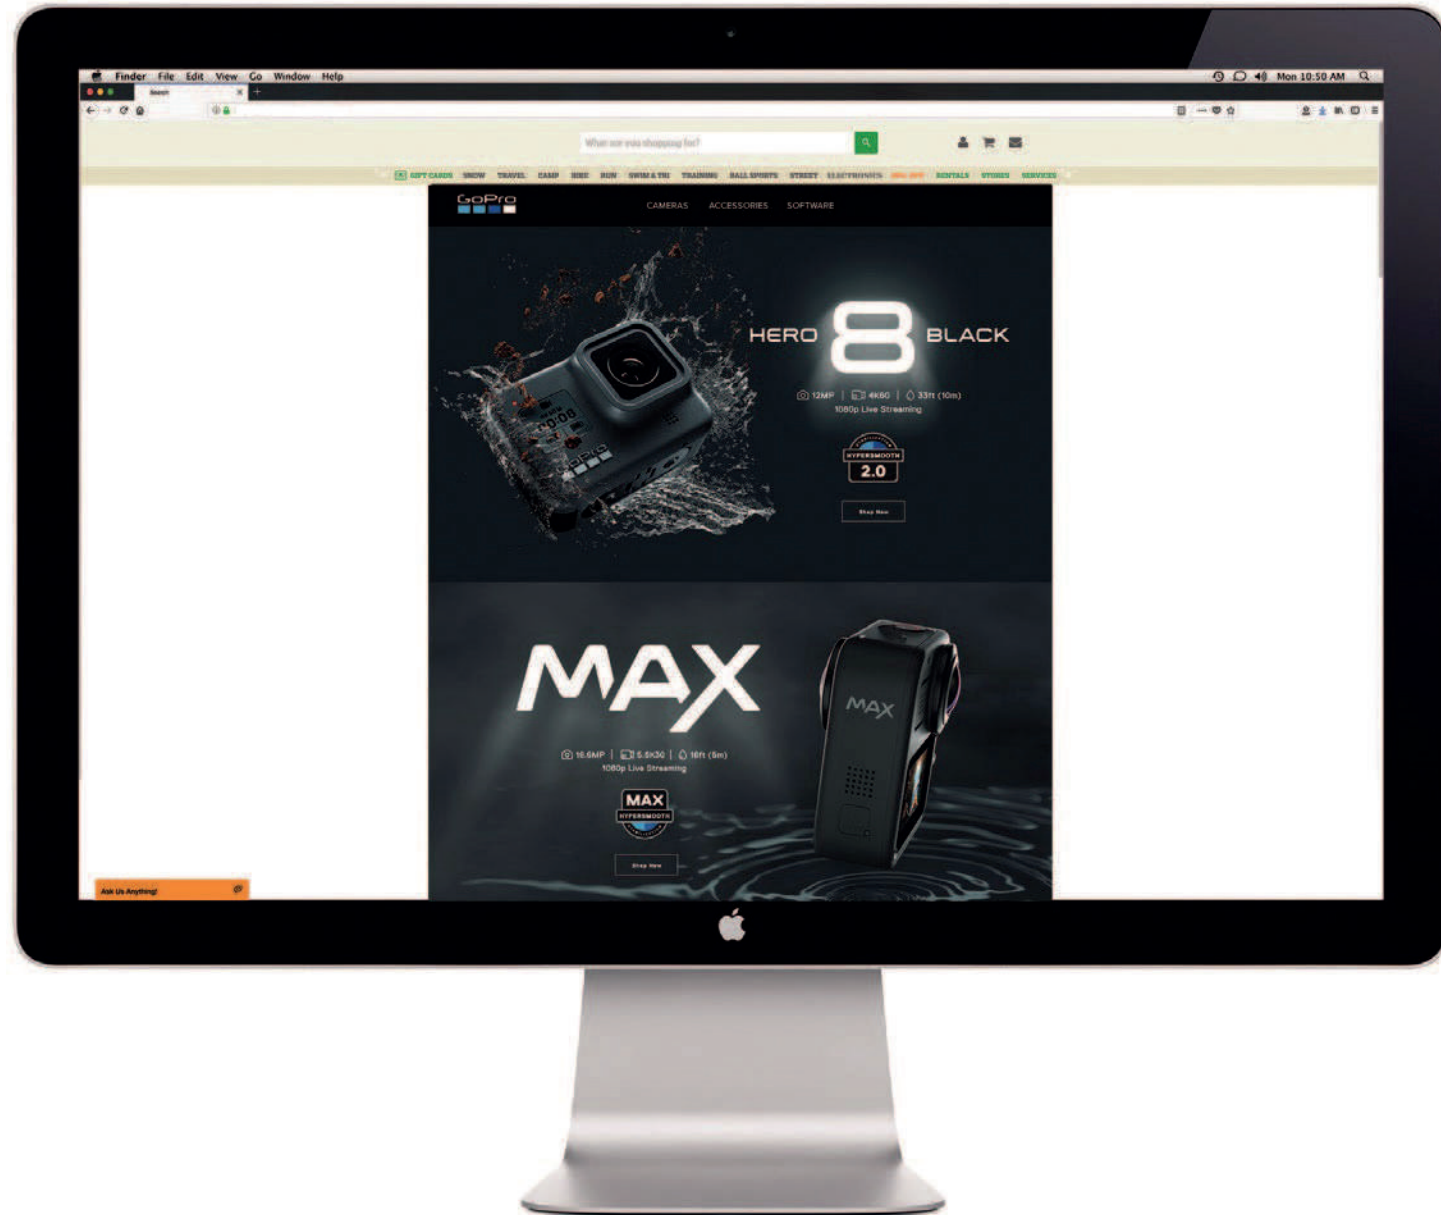

Brand Page

We can provide retailers with brand page options to create a better GoPro online experience.

Our new template supports our full fall camera lineup as well as accessories and software. Reach out to your GoPro Channel Marketing Manager for more details.