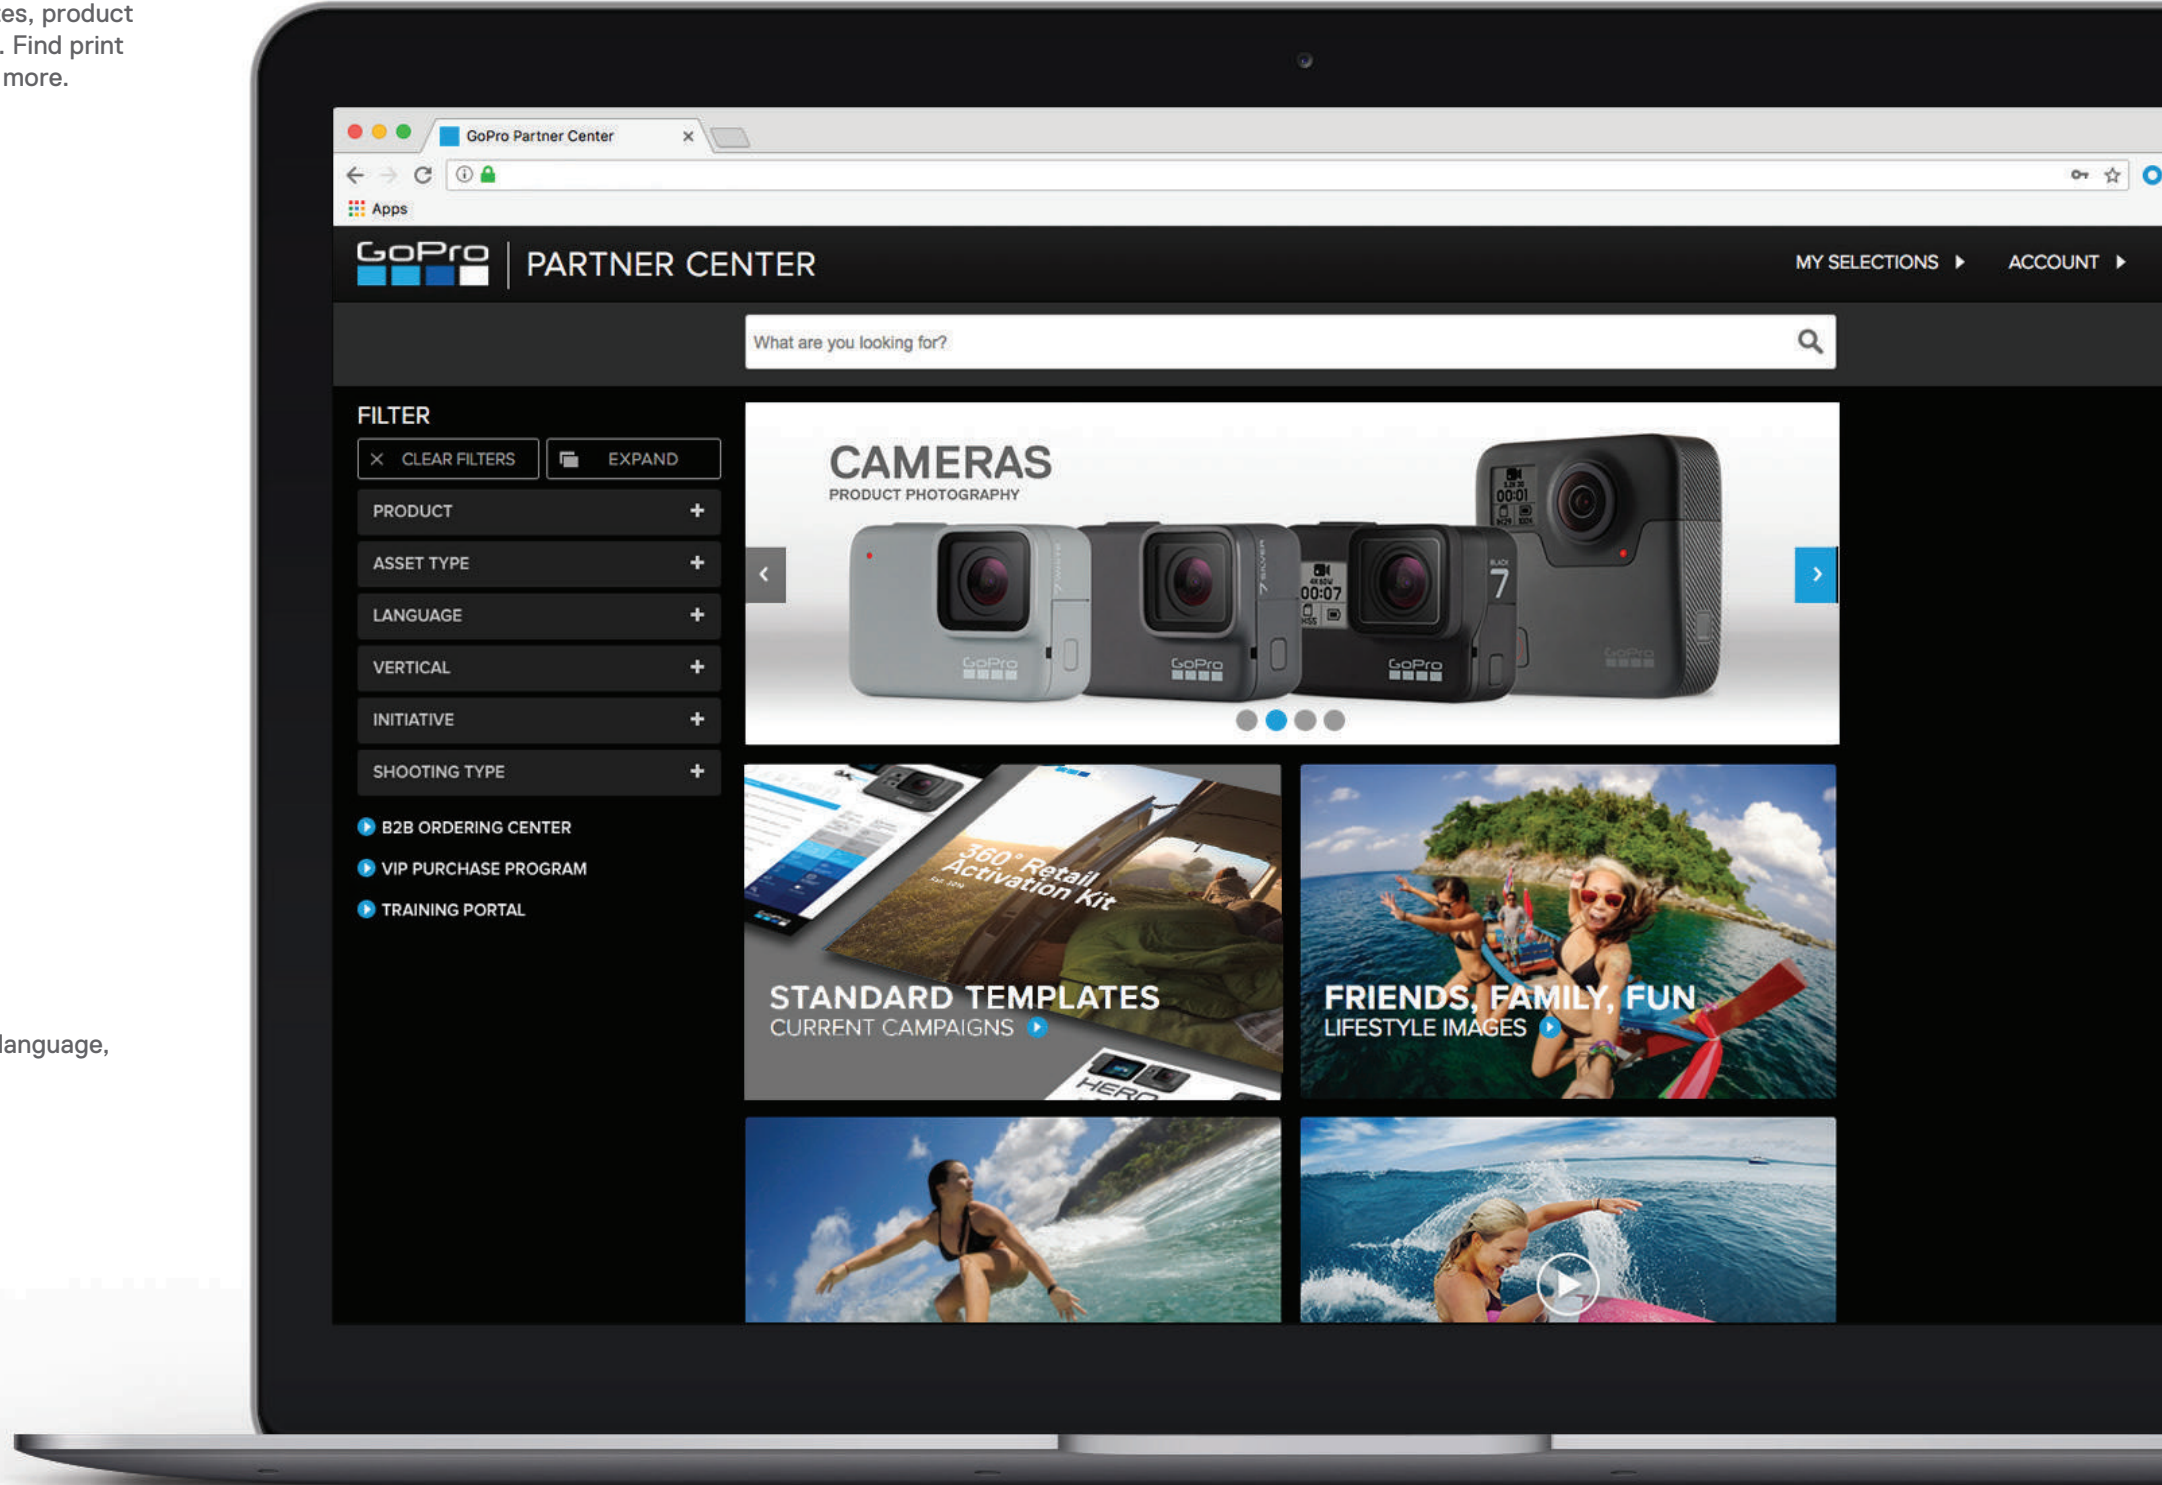

Finding Assets

The GoPro Partner Center is your resource for all GoPro-approved images, ad templates, product information and other assets. Easily download photos to use in your GoPro advertising. Find print and digital ad templates and in-store graphics. Access marketing copy, sell sheets and more.

Log in to access the following assets:

- Photos (Lifestyle + Product)
- GoPro Videos
- Product Copy
- Marketing Templates
- Camera Lineup Charts
- Comparison + Compatibility Charts
- Product Sell Sheets
- Seasonal + Bundle Promotional Templates
- Camera User Manuals
- And More

Not seeing the asset you're looking for in the language you want?

We provide most assets in 21 languages. If you need an asset localized into a different language, contact your Channel Marketing Manager.