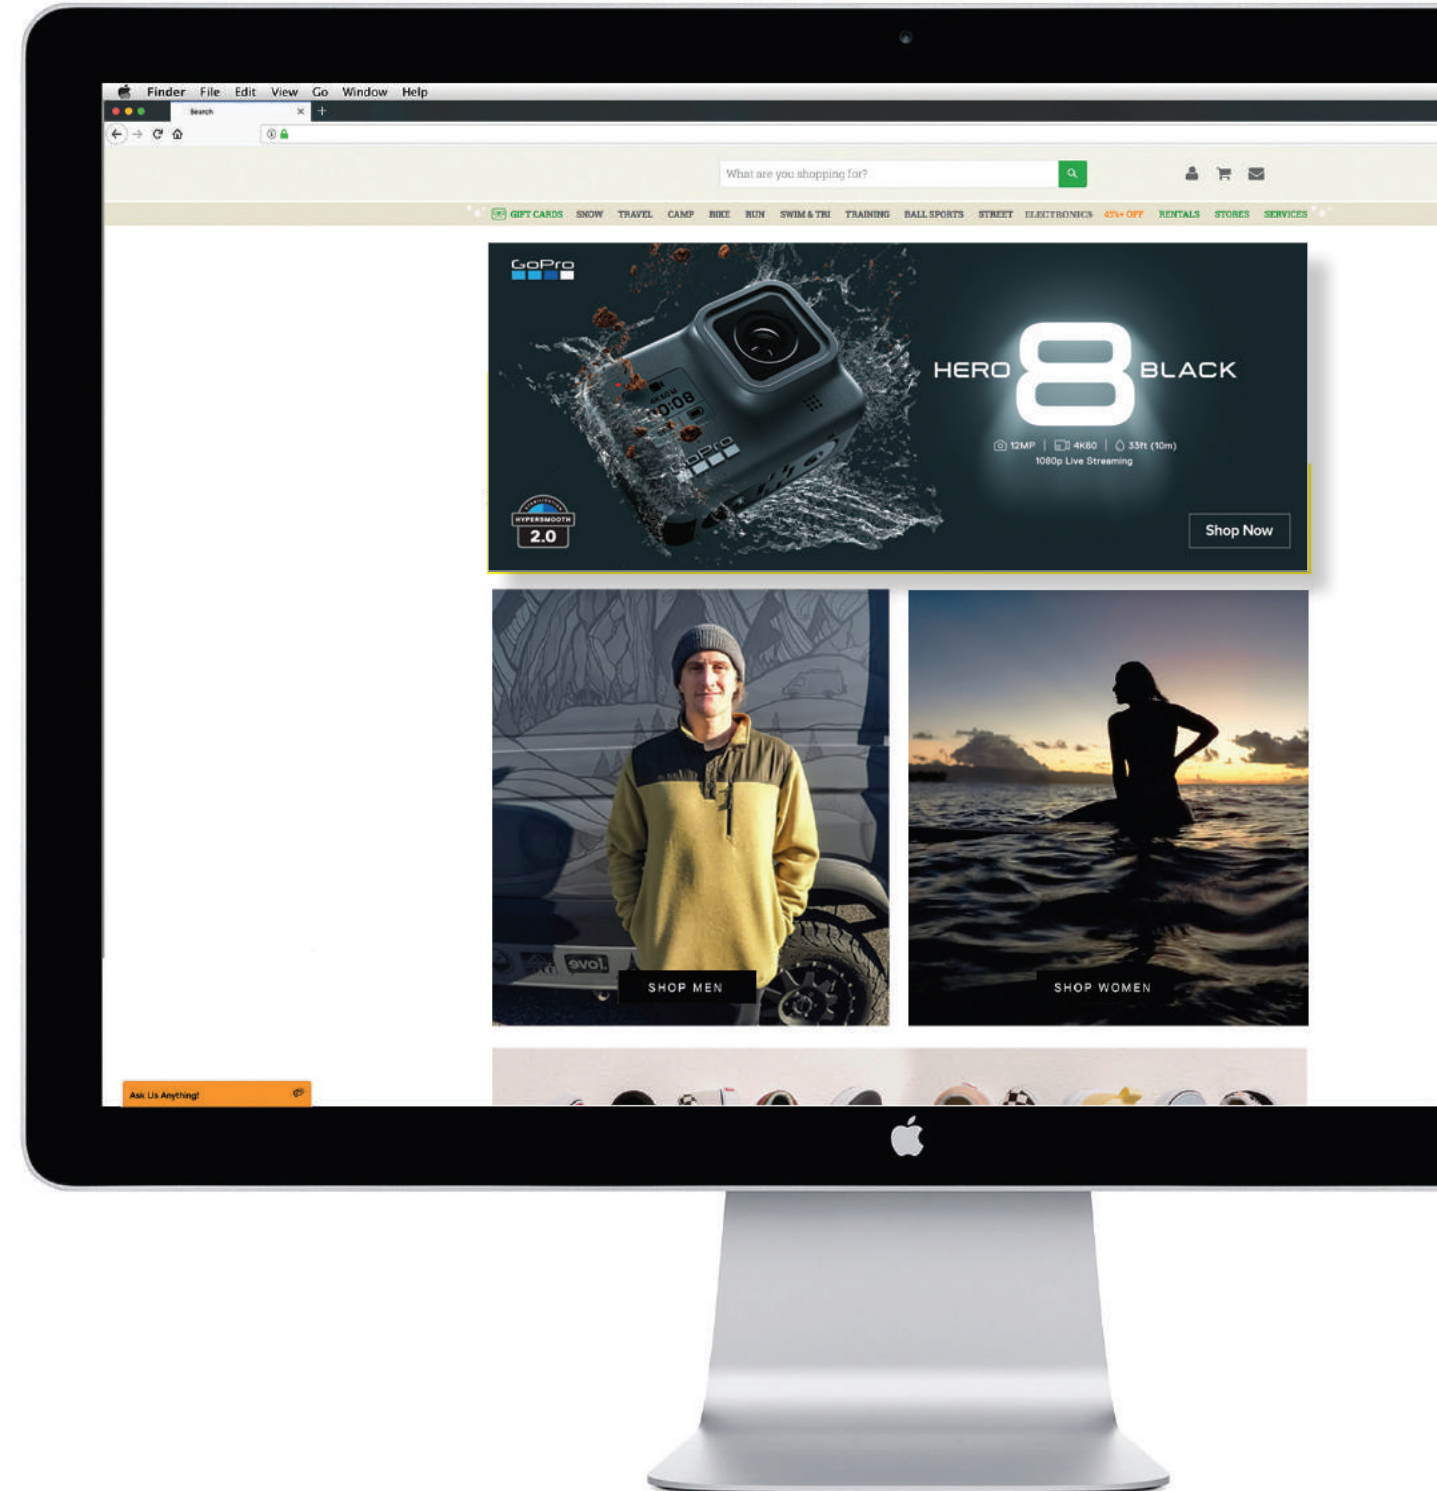

Carousel Banners

We can provide retailers with carousel banners if their websites can't support a full brand page experience. If you need a specific size, reach out to your GoPro Channel Marketing Manager, and they'll help you out.

HEADS UP: All new carousel banners not provided by GoPro must be approved by your GoPro Channel Marketing Manager—no exceptions.