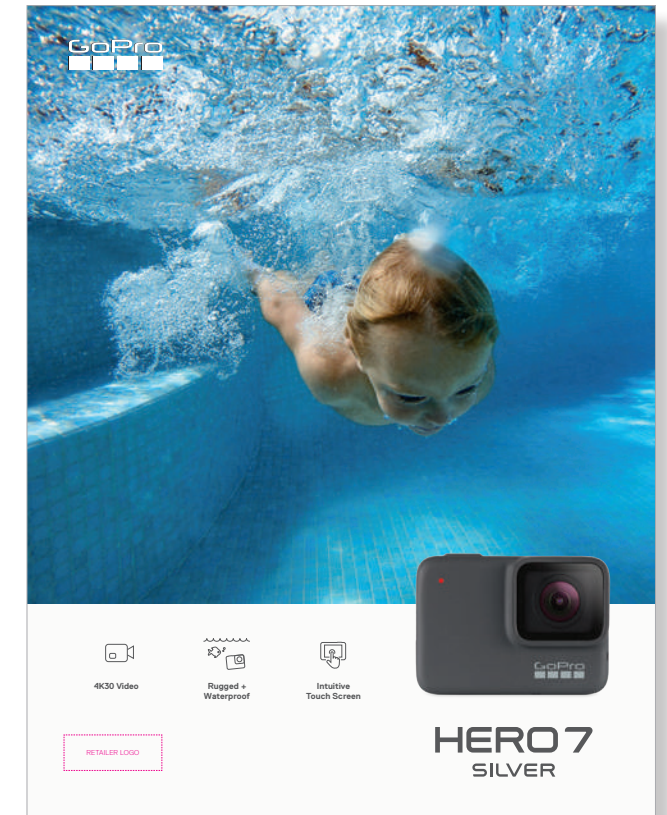

Need help? Reach out to your GoPro Channel Marketing Manager, and they'll hook you up.

Full-page spread ad

Single-page ad

1/2-page ad

1/4-page ad

Newspaper ad

Web Banners **HERO8 Black**

We provide distributors with approved web banner templates in four general sizes: 160px x 600px, 300px x 600px, 300px x 250px and 728px x 90px. Don't modify the web banners in any way.