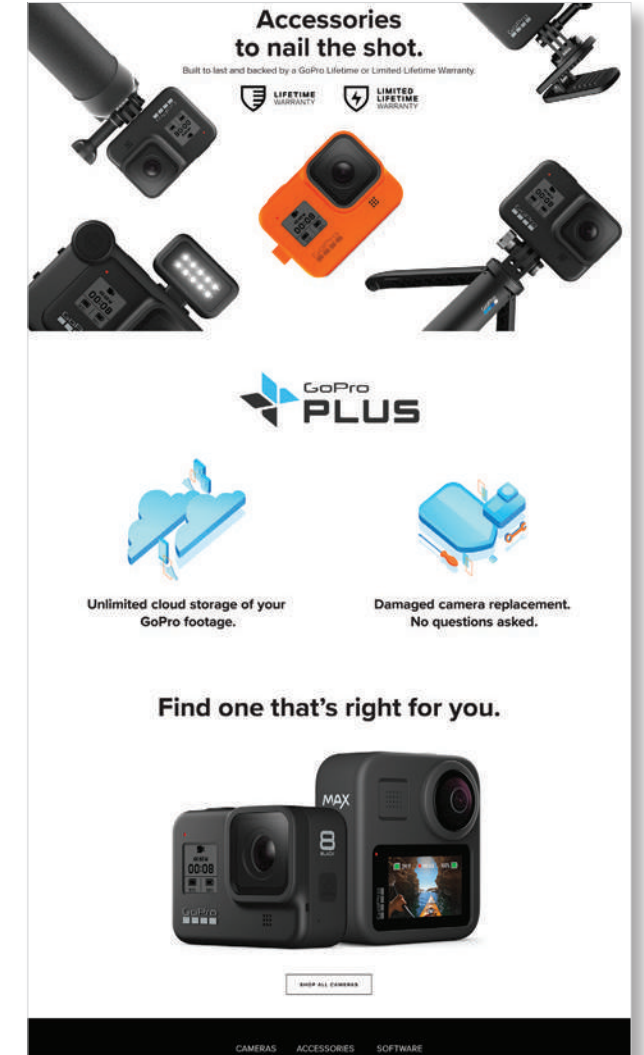

Brand Page

We can provide retailers with brand page options to create a better GoPro online experience.

Our new template supports our full fall camera lineup as well as accessories and software. Reach out to your GoPro Channel Marketing Manager for more details.