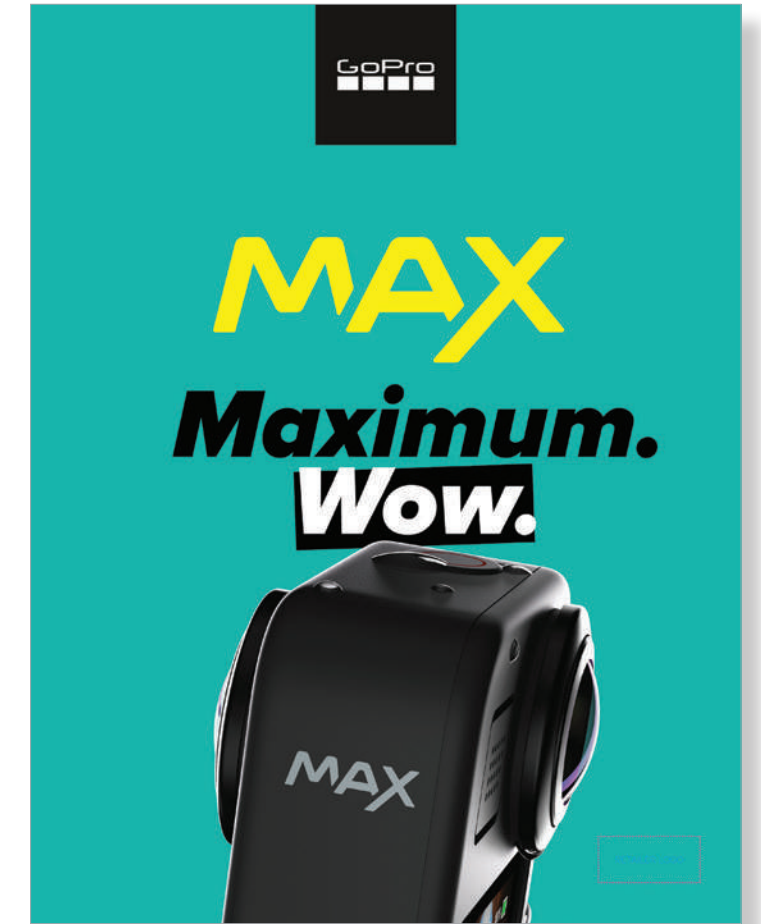

Need help? Reach out to your GoPro Channel Marketing Manager, and they'll hook you up.

Full-page spread ad

Option A

Single-page ad

Option B

Single-page ad

Retailer Ads HERO8 Black

We provide retailers with approved print ad templates. The ad template should always remain in the original format.