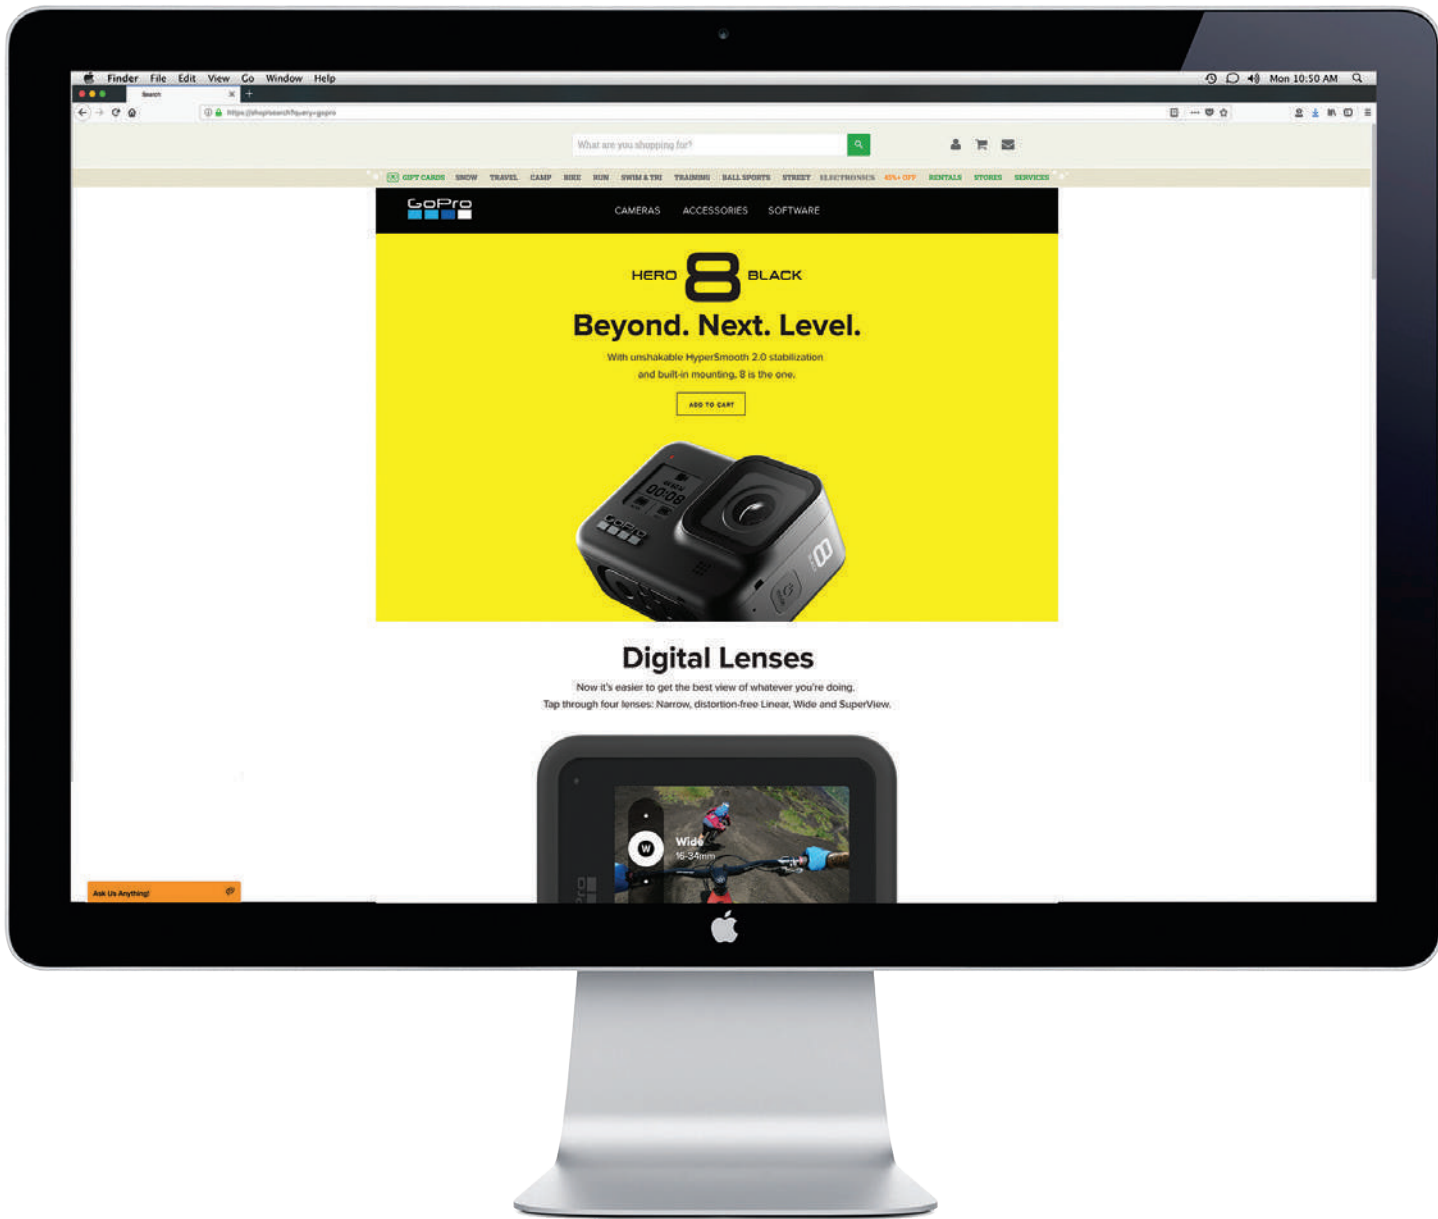

Product Description Pages

We can provide retailers with Product Description Pages to create a better GoPro online experience. If you need a specific size, reach out to your GoPro Channel Marketing Manager, and they'll help you out.

HERO 8 BLACK

Beyond Next Level.

Digital Lenses

HyperSmooth 2.0

TimeWarp 2.0

SuperPhoto + Improved HDR

LiveBurst

MAX

Night Lapse Video

High-Fidelity Audio

Rugged + Waterproof

GoPro App

Voice Control

MAX Maximum. Wow.

HERO + 360 Camera

Max HyperSmooth

Digital Lenses

Reframe

PowerPano

360 Audio

Max TimeWarp

Rugged + Waterproof

GoPro App

Voice Control