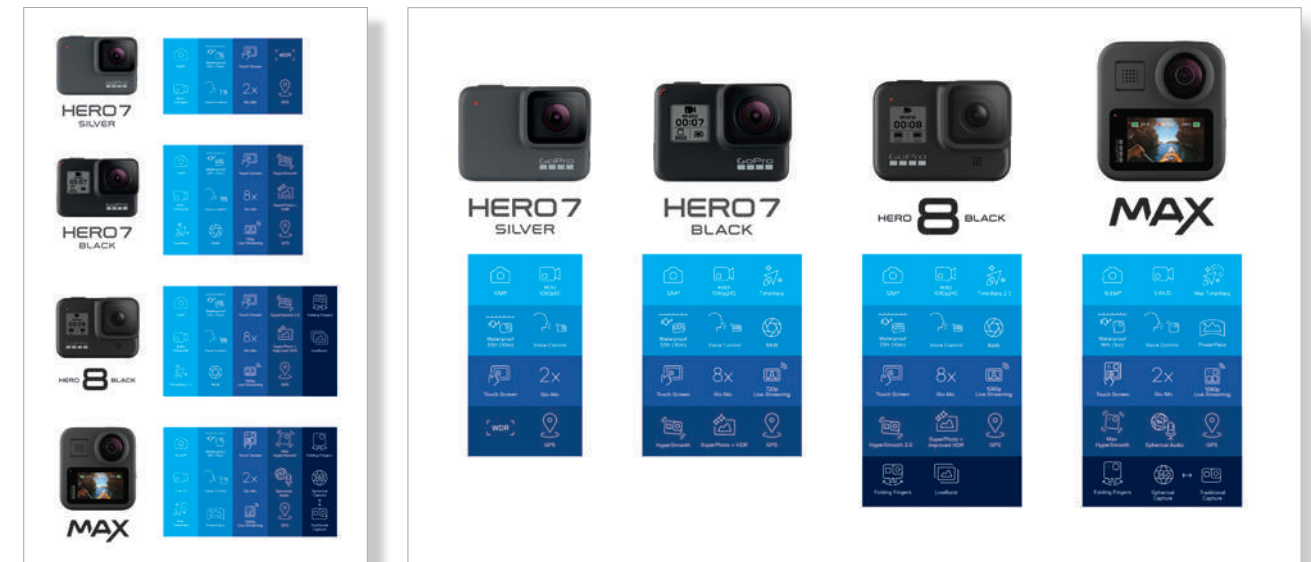

Lifestyle Photos

Lifestyle photos showcase inspirational moments that are attainable for almost anyone. These are just a few of the new high-resolution images available to you in the Partner Center. Use these photos to support your retail needs and share the stoke. Offered file formats are 300dpi .jpg (RGB) and .tif (CMYK).

HEADS UP: There's more where these came from. Log in to the Partner Center and take your pick.

Product Photos

GoPro product photos are available for in-store promotions, web and print store catalogs and other marketing collateral. Always check the Partner Center for the most up-to-date imagery of GoPro products. On this page you'll find a sample of new high-resolution product photos for HERO8 Black and MAX. Offered file formats are 300dpi .jpg (RGB) and .tif (CMYK).

HEADS UP: There's more where these came from. Log in to the Partner Center and take your pick.

Camera Lineup Charts

By popular demand, we've created the fall HERO camera lineup chart and the full GoPro camera lineup chart in various orientations.

These are good to go—don't modify them in any way. Charts should always remain in their original format with approved colors and camera order.

HERO Camera Lineup Charts

Full GoPro Camera Lineup Charts

Camera Comparison + Compatibility Charts