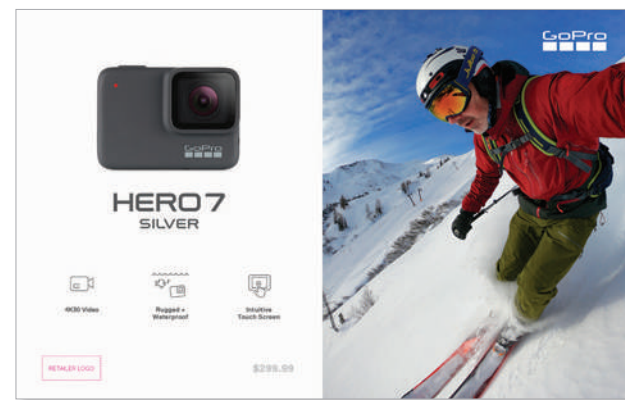

Need help? Reach out to your GoPro Channel Marketing Manager, and they'll hook you up.

Full-page spread ad

Single-page ad

1/2-page ad

1/4-page ad

Newspaper ad

Web Banners **HERO8 Black**

We provide distributors with approved web banner templates in four general sizes: 160px x 600px, 300px x 600px, 300px x 250px and 728px x 90px. Don't modify the web banners in any way.