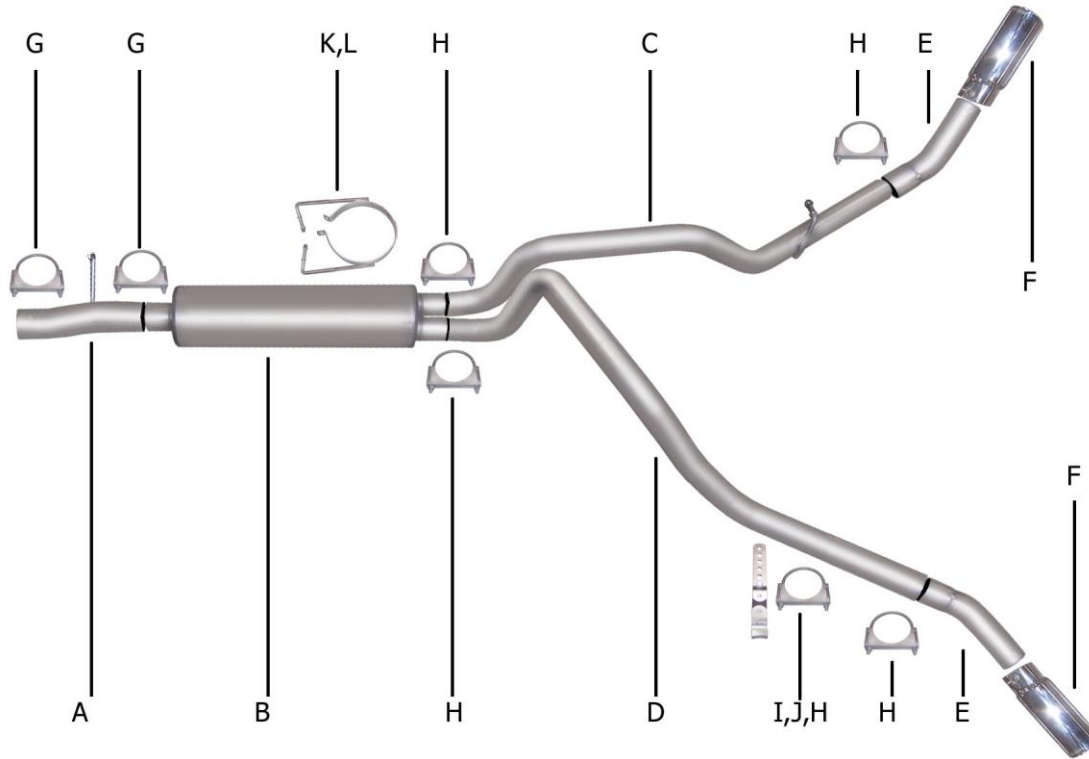

INSTALLATION INSTRUCTIONS

CAT BACK STAINLESS EXTREME DUAL EXHAUST FORD F-250/350 SUPERDUTY 5.4L, 6.8L 2/4WD STANDARD, SUPER, CREW CAB, SHORT & LONG BED PART # 69509

ITEM	PART #	QUANTITY	DESCRIPTION
A	1027-700796S	1	3" STAINLESS HEADPIPE
B	789800S	1	STAINLESS SUPERFLOW MUFFLER
C	1028-700797S	1	2½" STAINLESS PASSENGER SIDE TAILPIPE W/WELDED HANGER
D	1029-700798S	1	2½" STAINLESS DRIVERSIDE TAILPIPE
E	253-500626S	2	2½" STAINLESS EXIT PIPE
F	500374	2	3½" STAINLESS TIP
G	OHD300	2	3" CLAMP
H	5757	5	2½" CLAMP
I	08269	1	10" HANGER
J	BO-101	1	BOLT KIT FOR HANGER
K	4334	1	BAND CLAMP
L	BO-1015	1	BOLT KIT FOR BAND CLAMP