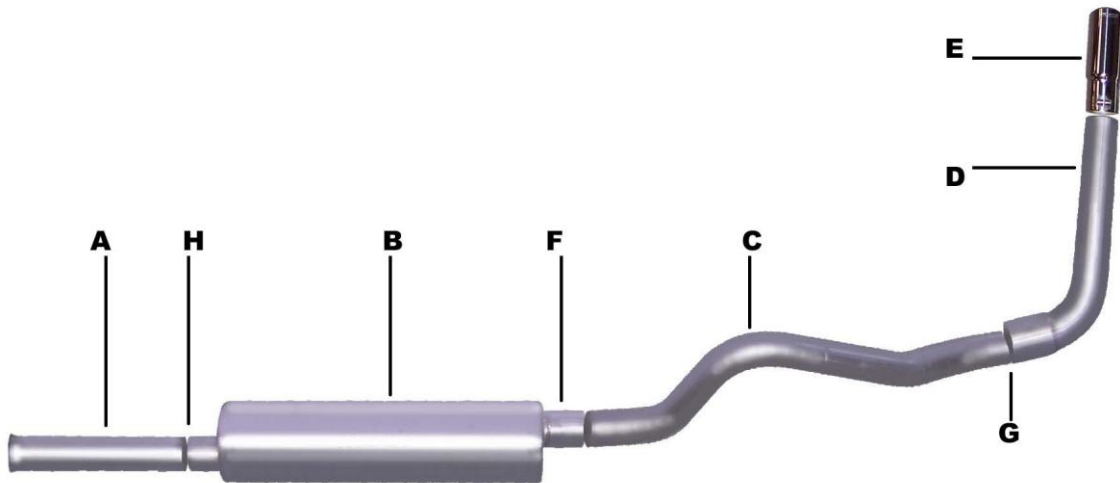

## CAT-BACK SINGLE EXHAUST

TOYOTA TUNDRA  
ACCESS CAB, SHORT BED  
3.4L, 4.7L 2/4WD 4DR  
PART #18600

ITEM	PART #	QTY	DESCRIPTION
A	700250	1	2 ½" HEADPIPE
B	788500	1	SUPERFLOW MUFFLER
C	700251-A	1	2 ½" OVERAXLE TAILPIPE
D	700251-B	1	2 ½" EXIT TAILPIPE
E	500361	1	3" STAINLESS TIP
F	40095	1	O.E. HANGER/REAR MUFFLER
G	40094	1	O.E. TAILPIPE HANGER
H	5757	1	2 ½" CLAMP