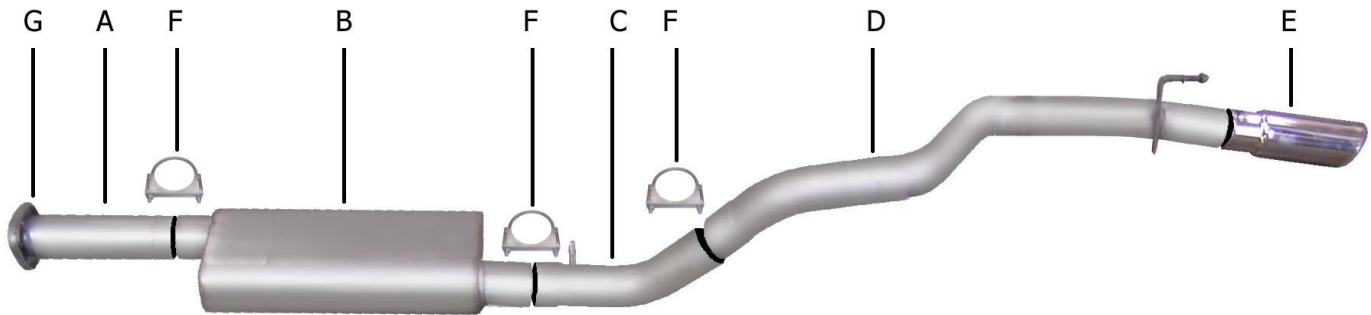

PERFORMANCE EXHAUST SYSTEMS

**INSTALLATION INSTRUCTIONS
CAT BACK SINGLE REAR EXHAUST
JEEP GRAND CHEROKEE
3.7L-4.7L, 4DR, 2/4WD
PART # 17404**

ITEM	PART #	QUANTITY	DESCRIPTION
A	700773	1	3" HEADPIPE W/GP-105 FLANGE
B	11210	1	SUPERFLOW MUFFLER
C	700774	1	3" EXTENSION PIPE W/WELDED HANGER
D	700855	1	3" OVERAXLE PIPE W/WELDED HANGER
E	500379	1	4" STAINLESS TIP
F	OHD300	3	3" CLAMP
G	BO-1018	1	BOLT KIT FOR HEADPIPE