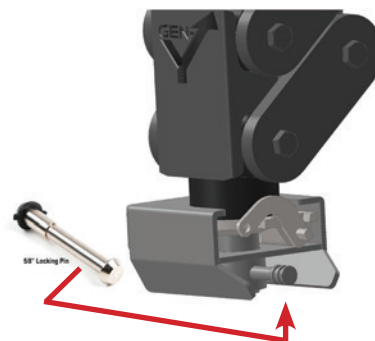

Auto Latch Gooseneck Coupler Lock

MODEL NO.	PRICE
GH-7111	199.99

- Most secure gooseneck coupler lock on the market.
- Greatly reduce risk of trailer theft.
- Uses standard $5/8$ " lockable hitch pin.
- Designed to work with majority of the auto latch couplers on the market.

SMART ON

NO RAMP

5/8" Locking Pin

Package Includes Coupler Lock & $5/8$ " Locking Pin.

5/8" Locking Pin

Unsecured

5/8" Locking Pin

Secured