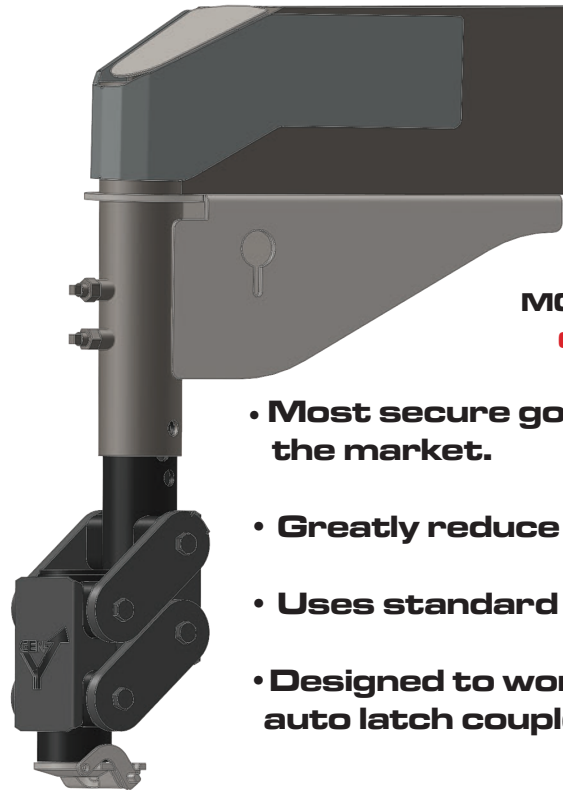

Auto Latch Gooseneck Coupler Lock

MODEL NO.	PRICE
GH-7111	199.99

- Most secure gooseneck coupler lock on the market.
- Greatly reduce risk of trailer theft.
- Uses standard $5/8$ " lockable hitch pin.
- Designed to work with majority of the auto latch couplers on the market.

SMART ON

NO RAMP

5/8" Locking Pin

Package Includes Coupler Lock & $5/8$ " Locking Pin.

5/8" Locking Pin

Unsecured

5/8" Locking Pin

Secured