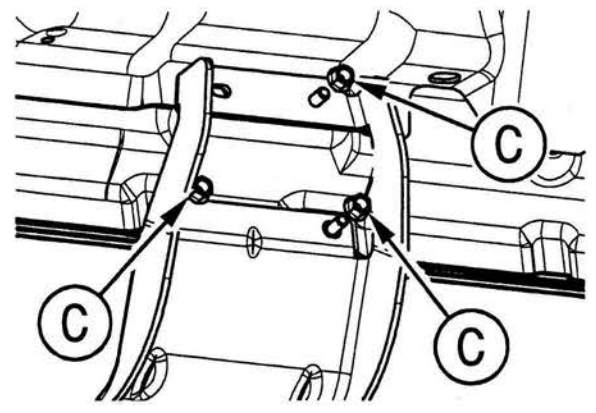

GEMO

TUBE PRODUCTS

INSTALLATION BRACKETS KIT FOR "T3 RUNNINGBOARDS" (RUNNINGBOARDS NOT INCLUDED)

LHS SHOWN, RH OPPOSITE

VEHICLE APPLICATION(S):
2015 →
F-150 REG, EXT & CREW CABS

Components

<p>A</p>	<p>B</p>	
<p>C</p> <p>M8</p>	<p>D</p> <p>M6</p>	<p>E</p>

TOOLS REQUIRED

1

2

3

4

M8 - 14 lbs-ft (20 N.m)
 M6 - 7.5 lbs-ft (10 N.m)