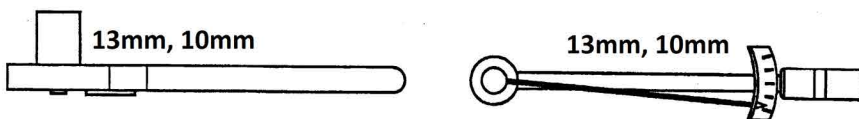

GEMO

TUBE PRODUCTS

INSTALLATION BRACKETS KIT FOR "T3 RUNNINGBOARDS" (RUNNINGBOARDS NOT INCLUDED)

LHS SHOWN, RH OPPOSITE

VEHICLE APPLICATION(S):
2015 →
F-150 REG, EXT & CREW CABS

Components

<p>A</p>	<p>B</p>	
<p>C</p> <p>M8</p>	<p>D</p> <p>M6</p>	<p>E</p>

TOOLS REQUIRED

1

2

3

4

M8 - 14 lbs-ft (20 N.m)
 M6 - 7.5 lbs-ft (10 N.m)