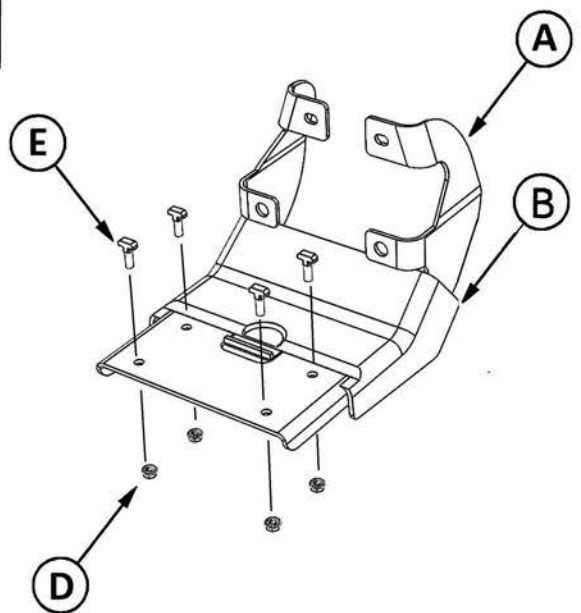

GEMO

TUBE PRODUCTS

INSTALLATION BRACKETS KIT FOR "T3 RUNNINGBOARDS" (RUNNINGBOARDS NOT INCLUDED)

LHS SHOWN, RH OPPOSITE

VEHICLE APPLICATION(S):
2015 →
F-150 REG, EXT & CREW CABS

Components

<p>A</p>	<p>B</p>	
<p>C</p> <p>M8</p>	<p>D</p> <p>M6</p>	<p>E</p>

TOOLS REQUIRED

1

2

3

4

M8 - 14 lbs-ft (20 N.m)
 M6 - 7.5 lbs-ft (10 N.m)