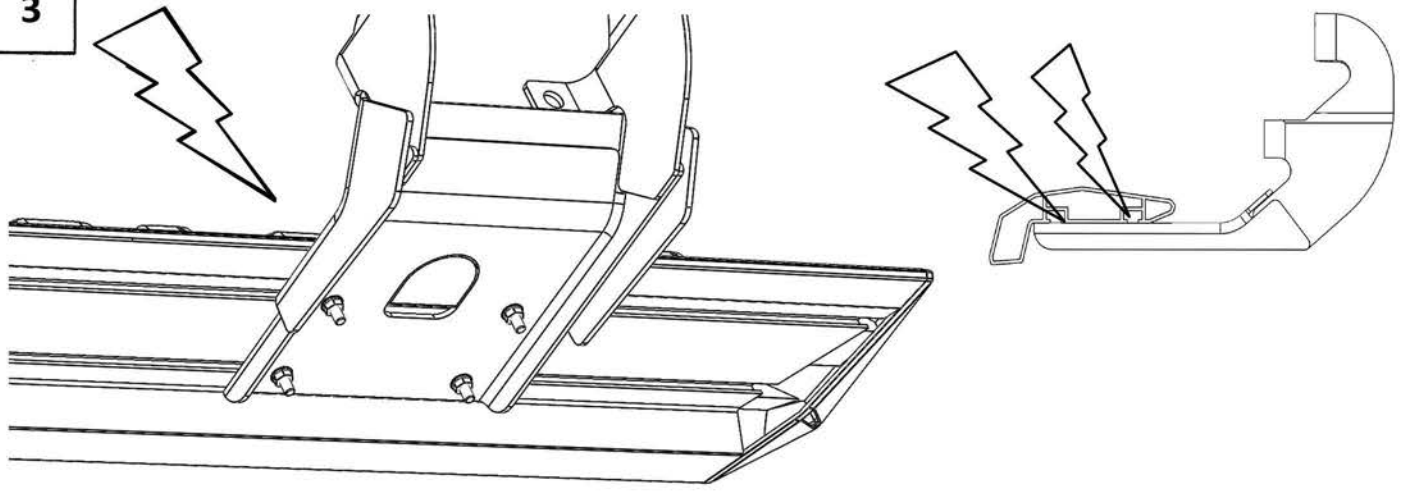

GEMO

TUBE PRODUCTS

INSTALLATION BRACKETS KIT FOR "T3 RUNNINGBOARDS" (RUNNINGBOARDS NOT INCLUDED)

LHS SHOWN, RH OPPOSITE

VEHICLE APPLICATION(S):
2015 →
F-150 REG, EXT & CREW CABS

Components

<p>A</p>	<p>B</p>	
<p>C</p> <p>M8</p>	<p>D</p> <p>M6</p>	<p>E</p>

TOOLS REQUIRED

1

2

3

4

M8 - 14 lbs-ft (20 N.m)
 M6 - 7.5 lbs-ft (10 N.m)