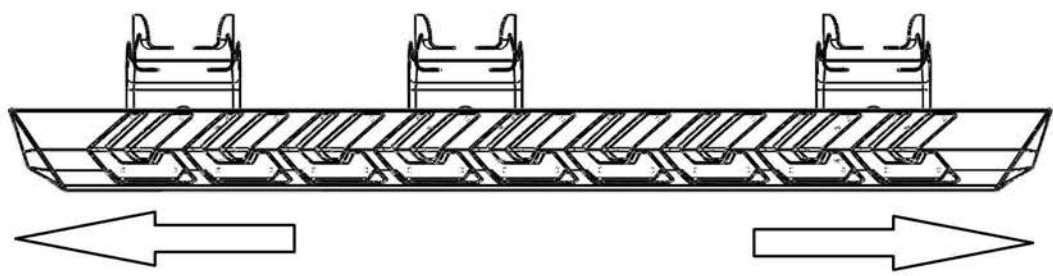

GEMO

TUBE PRODUCTS

INSTALLATION BRACKETS KIT FOR "T3 RUNNINGBOARDS" (RUNNINGBOARDS NOT INCLUDED)

LHS SHOWN, RH OPPOSITE

VEHICLE APPLICATION(S):
2015 →
F-150 REG, EXT & CREW CABS

Components

<p>A</p>	<p>B</p>	
<p>C</p> <p>M8</p>	<p>D</p> <p>M6</p>	<p>E</p>

TOOLS REQUIRED

1

2

3

4

M8 - 14 lbs-ft (20 N.m)
 M6 - 7.5 lbs-ft (10 N.m)