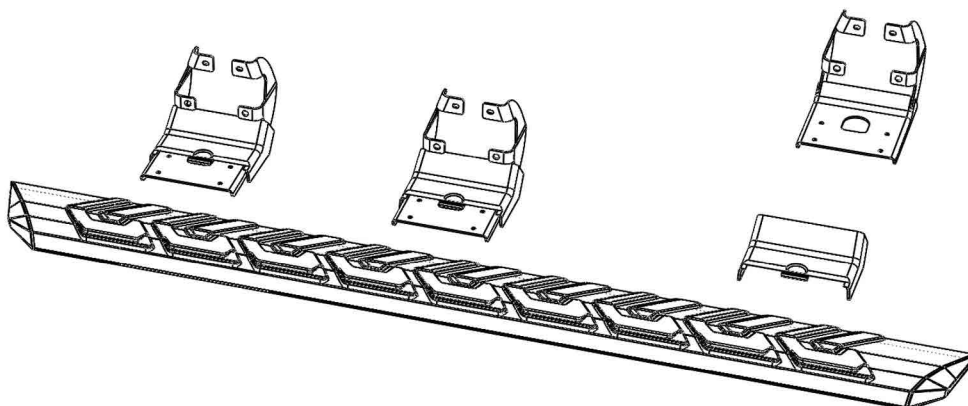

GEMO

TUBE PRODUCTS

INSTALLATION BRACKETS KIT FOR "T3 RUNNINGBOARDS" (RUNNINGBOARDS NOT INCLUDED)

LHS SHOWN, RH OPPOSITE

VEHICLE APPLICATION(S):
2015 →
F-150 REG, EXT & CREW CABS

Components

<p>A</p>	<p>B</p>	
<p>C</p> <p>M8</p>	<p>D</p> <p>M6</p>	<p>E</p>

TOOLS REQUIRED

1

2

3

4

M8 - 14 lbs-ft (20 N.m)
 M6 - 7.5 lbs-ft (10 N.m)