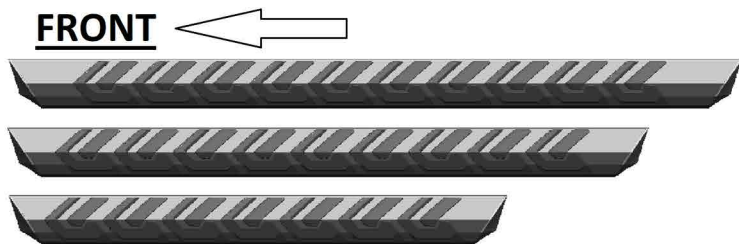

GEMO

TUBE PRODUCTS

INSTALLATION BRACKETS KIT FOR "T3 RUNNINGBOARDS" (RUNNINGBOARDS NOT INCLUDED)

LHS SHOWN, RH OPPOSITE

VEHICLE APPLICATION(S):
2015 →
F-150 REG, EXT & CREW CABS

Components

<p>A</p>	<p>B</p>	
<p>C</p> <p>M8</p>	<p>D</p> <p>M6</p>	<p>E</p>