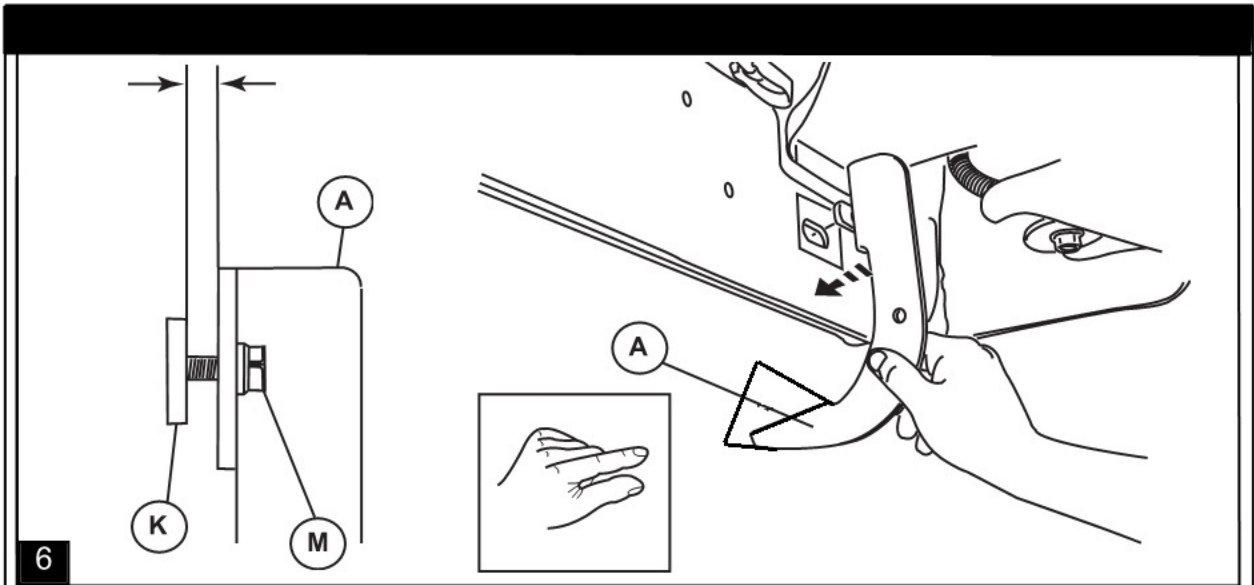

3

4

MEGA ONLY

9

10

Tighten all flange head fasteners to 18ft-lbs ± 1 ft-lbs. (24N.m ± 1 N.m).

Repeat for Passenger Side.
Caution - Do Not Over-Torque.

11