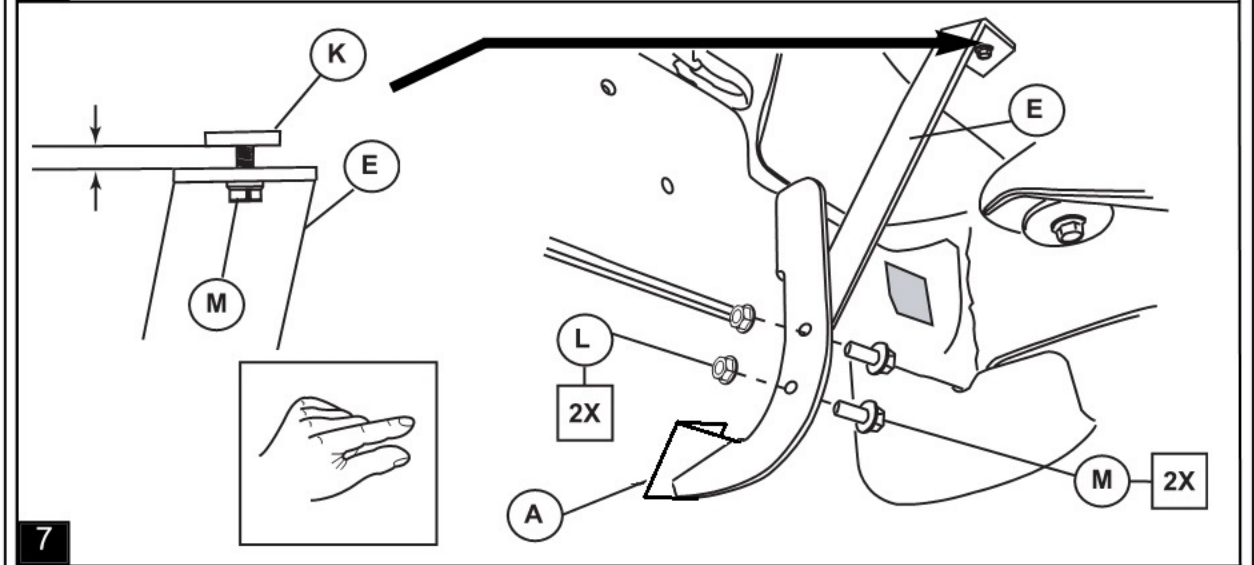

3

4

MEGA ONLY

9

10

Tighten all flange head fasteners to 18ft-lbs ± 1 ft-lbs. (24N.m ± 1 N.m).

Repeat for Passenger Side.
Caution - Do Not Over-Torque.

11