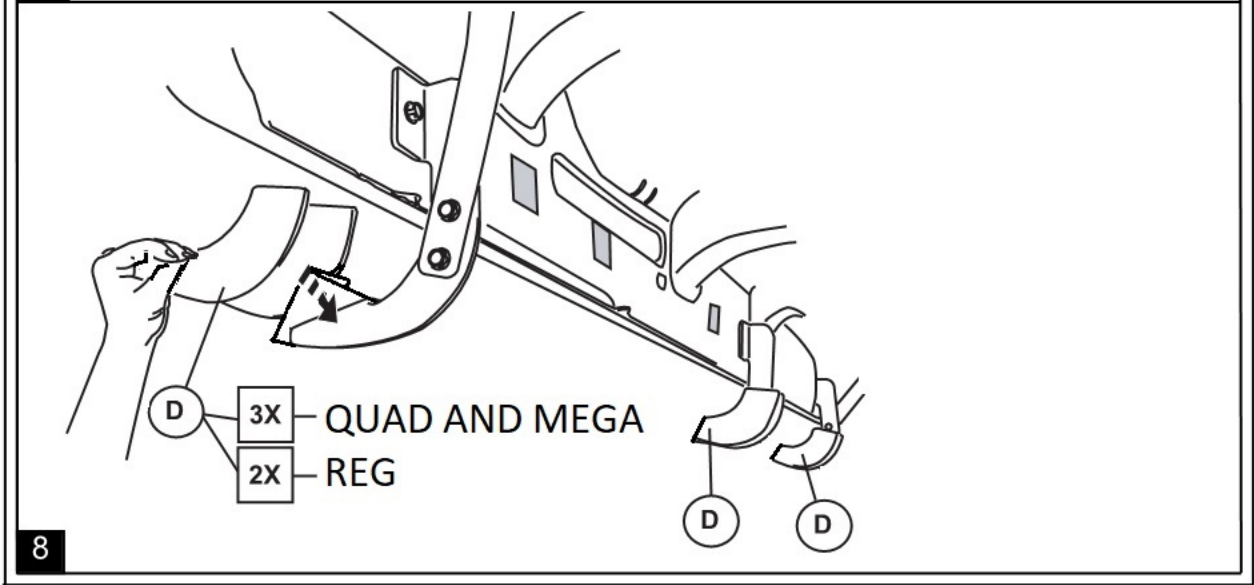

3

4

MEGA ONLY

9

10

Tighten all flange head fasteners to 18ft-lbs ± 1 ft-lbs. (24N.m ± 1 N.m).

Repeat for Passenger Side.
Caution - Do Not Over-Torque.

11