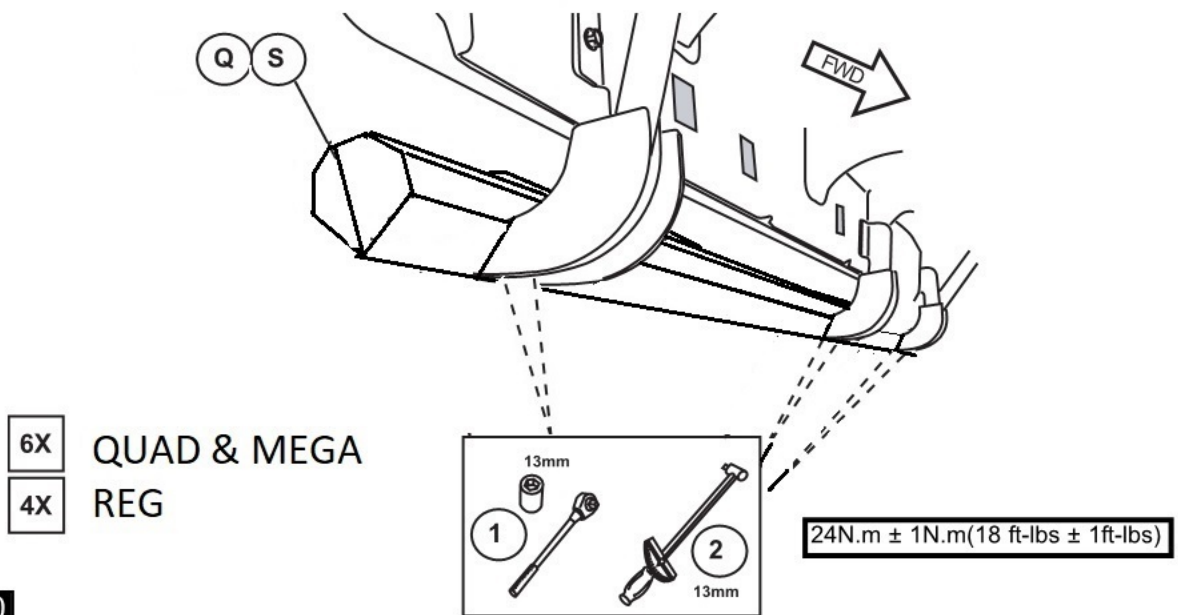

3

4

MEGA ONLY

9

10

Tighten all flange head fasteners to 18ft-lbs ± 1 ft-lbs. (24N.m ± 1 N.m).

Repeat for Passenger Side.
Caution - Do Not Over-Torque.

11