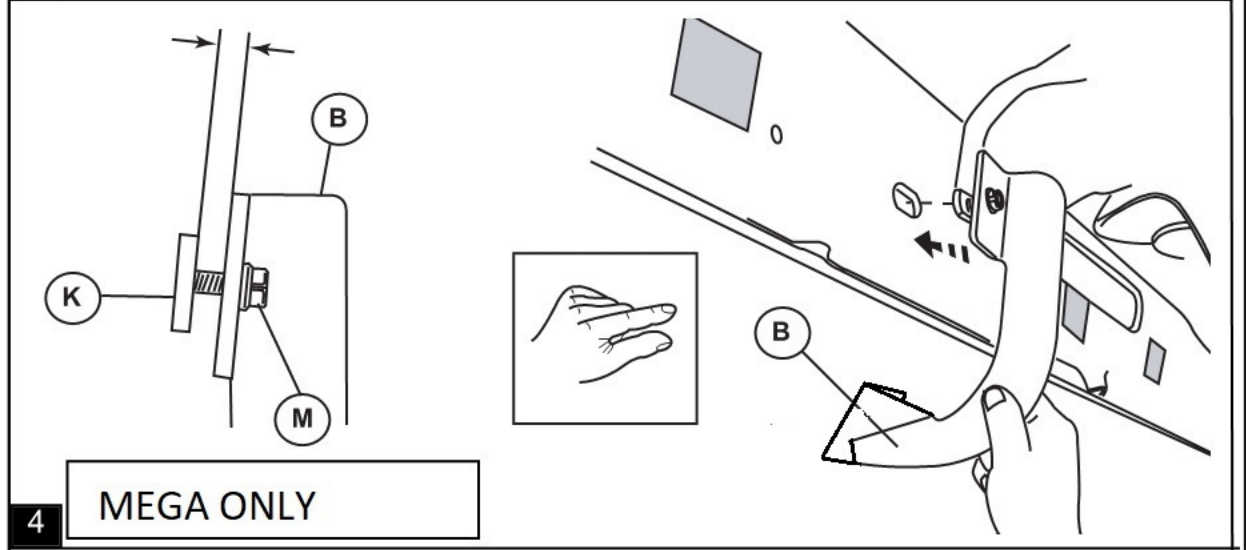

3

4

MEGA ONLY

9

10

Tighten all flange head fasteners to 18ft-lbs ± 1 ft-lbs. (24N.m ± 1 N.m).

Repeat for Passenger Side.
Caution - Do Not Over-Torque.

11