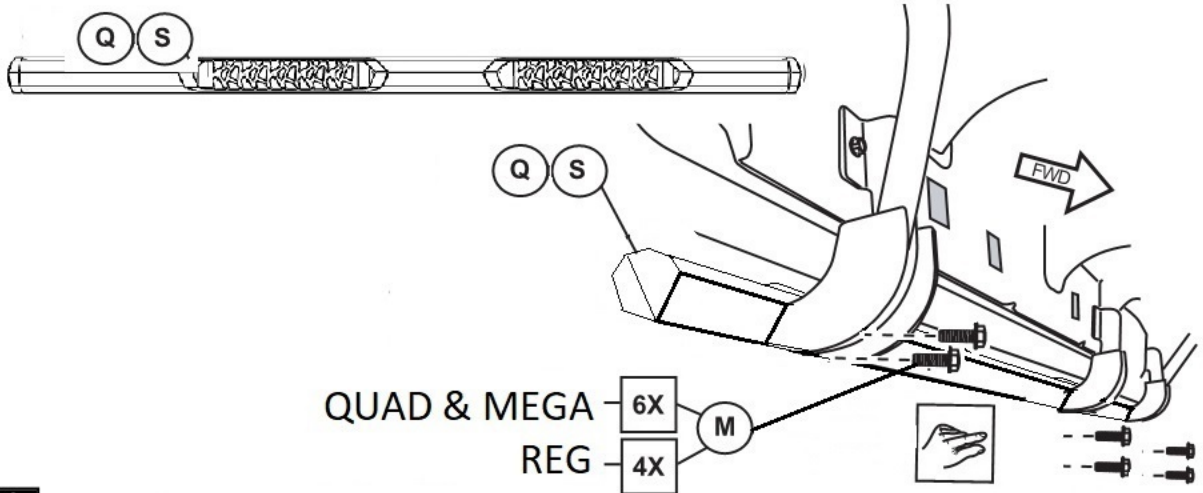

3

4

MEGA ONLY

9

10

Tighten all flange head fasteners to 18ft-lbs ± 1 ft-lbs. (24N.m ± 1 N.m).

Repeat for Passenger Side.
Caution - Do Not Over-Torque.

11