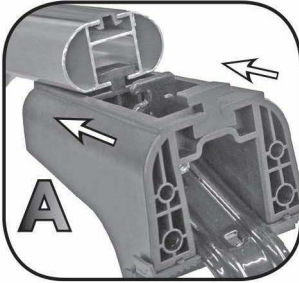

3

CITROËN	D	YEAR	
BERLINGO	5	2008>	A
CACTUS	5	2014>	A
C5 AIRCROSS	5	2018>	B
DACIA	D	YEAR	
DUSTER	5	14-17	A
DUSTER	5	2018>	B
JEEP	D	YEAR	
CHEROKEE	5	2014>	A
RENEGADE	5	2014>	B
NISSAN	D	YEAR	
PATHFINDER	5	2005>	A
PEUGEOT	D	YEAR	
PARTNER TEPEE	5	ALL	A
SKODA	D	YEAR	
YETI	5	2014>	B