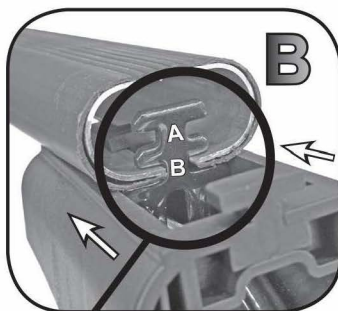

3

CITROËN	D	YEAR	
BERLINGO	5	2008>	A
CACTUS	5	2014>	A
C5 AIRCROSS	5	2018>	B
DACIA	D	YEAR	
DUSTER	5	14-17	A
DUSTER	5	2018>	B
JEEP	D	YEAR	
CHEROKEE	5	2014>	A
RENEGADE	5	2014>	B
NISSAN	D	YEAR	
PATHFINDER	5	2005>	A
PEUGEOT	D	YEAR	
PARTNER TEPEE	5	ALL	A
SKODA	D	YEAR	
YETI	5	2014>	B