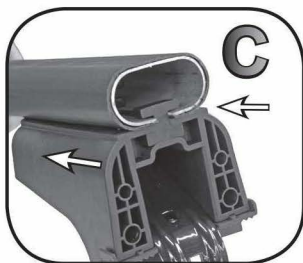

3

CITROËN	D	YEAR	
BERLINGO	5	2008>	A
CACTUS	5	2014>	A
C5 AIRCROSS	5	2018>	B
DACIA	D	YEAR	
DUSTER	5	14-17	A
DUSTER	5	2018>	B
JEEP	D	YEAR	
CHEROKEE	5	2014>	A
RENEGADE	5	2014>	B
NISSAN	D	YEAR	
PATHFINDER	5	2005>	A
PEUGEOT	D	YEAR	
PARTNER TEPEE	5	ALL	A
SKODA	D	YEAR	
YETI	5	2014>	B