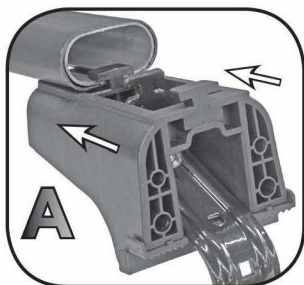

3

CITROËN	D	YEAR	
BERLINGO	5	2008>	A
CACTUS	5	2014>	A
C5 AIRCROSS	5	2018>	B
DACIA	D	YEAR	
DUSTER	5	14-17	A
DUSTER	5	2018>	B
JEEP	D	YEAR	
CHEROKEE	5	2014>	A
RENEGADE	5	2014>	B
NISSAN	D	YEAR	
PATHFINDER	5	2005>	A
PEUGEOT	D	YEAR	
PARTNER TEPEE	5	ALL	A
SKODA	D	YEAR	
YETI	5	2014>	B