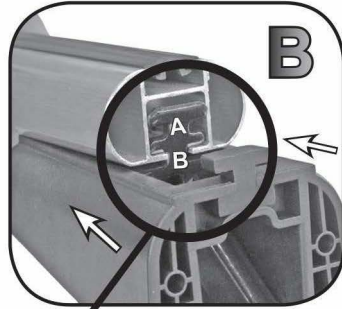

3

CITROËN	D	YEAR	
BERLINGO	5	2008>	A
CACTUS	5	2014>	A
C5 AIRCROSS	5	2018>	B
DACIA	D	YEAR	
DUSTER	5	14-17	A
DUSTER	5	2018>	B
JEEP	D	YEAR	
CHEROKEE	5	2014>	A
RENEGADE	5	2014>	B
NISSAN	D	YEAR	
PATHFINDER	5	2005>	A
PEUGEOT	D	YEAR	
PARTNER TEPEE	5	ALL	A
SKODA	D	YEAR	
YETI	5	2014>	B