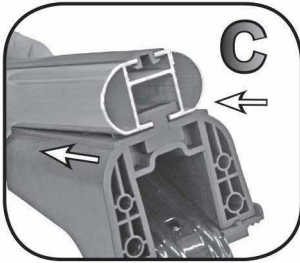

3

CITROËN	D	YEAR	
BERLINGO	5	2008>	A
CACTUS	5	2014>	A
C5 AIRCROSS	5	2018>	B
DACIA	D	YEAR	
DUSTER	5	14-17	A
DUSTER	5	2018>	B
JEEP	D	YEAR	
CHEROKEE	5	2014>	A
RENEGADE	5	2014>	B
NISSAN	D	YEAR	
PATHFINDER	5	2005>	A
PEUGEOT	D	YEAR	
PARTNER TEPEE	5	ALL	A
SKODA	D	YEAR	
YETI	5	2014>	B