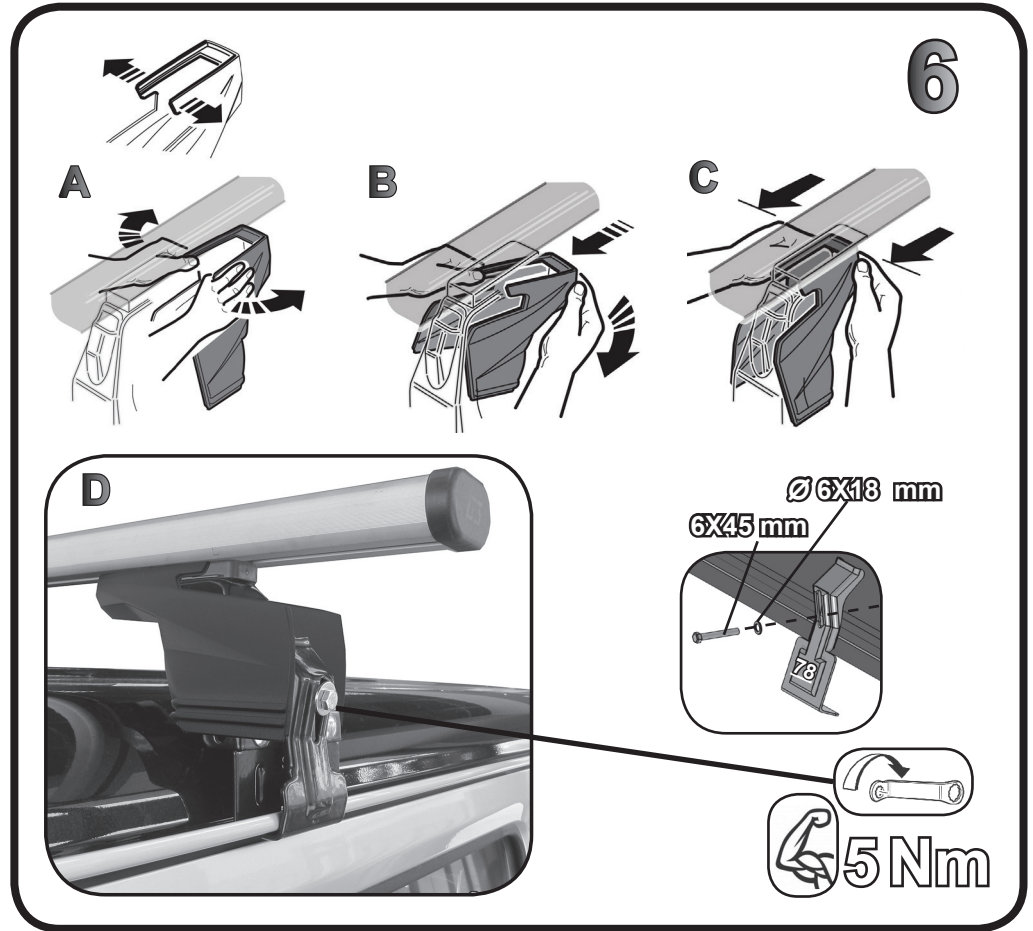

68.121

FITTING INSTRUCTION
"Aluminium"

JEEP WRANGLER 3P 2019 >
JEEP WRANGLER UNLIMITED 5P 2019 >

Learn more about roof racks and cargo carriers we have.