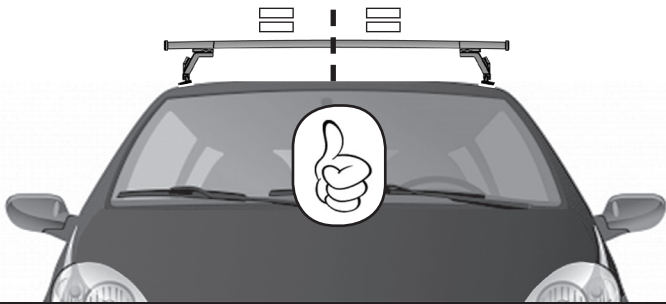

68.121

FITTING INSTRUCTION
"Steel"

JEEP WRANGLER 3P 2019 >
JEEP WRANGLER UNLIMITED 5P 2019 >

2

5

3

6

4