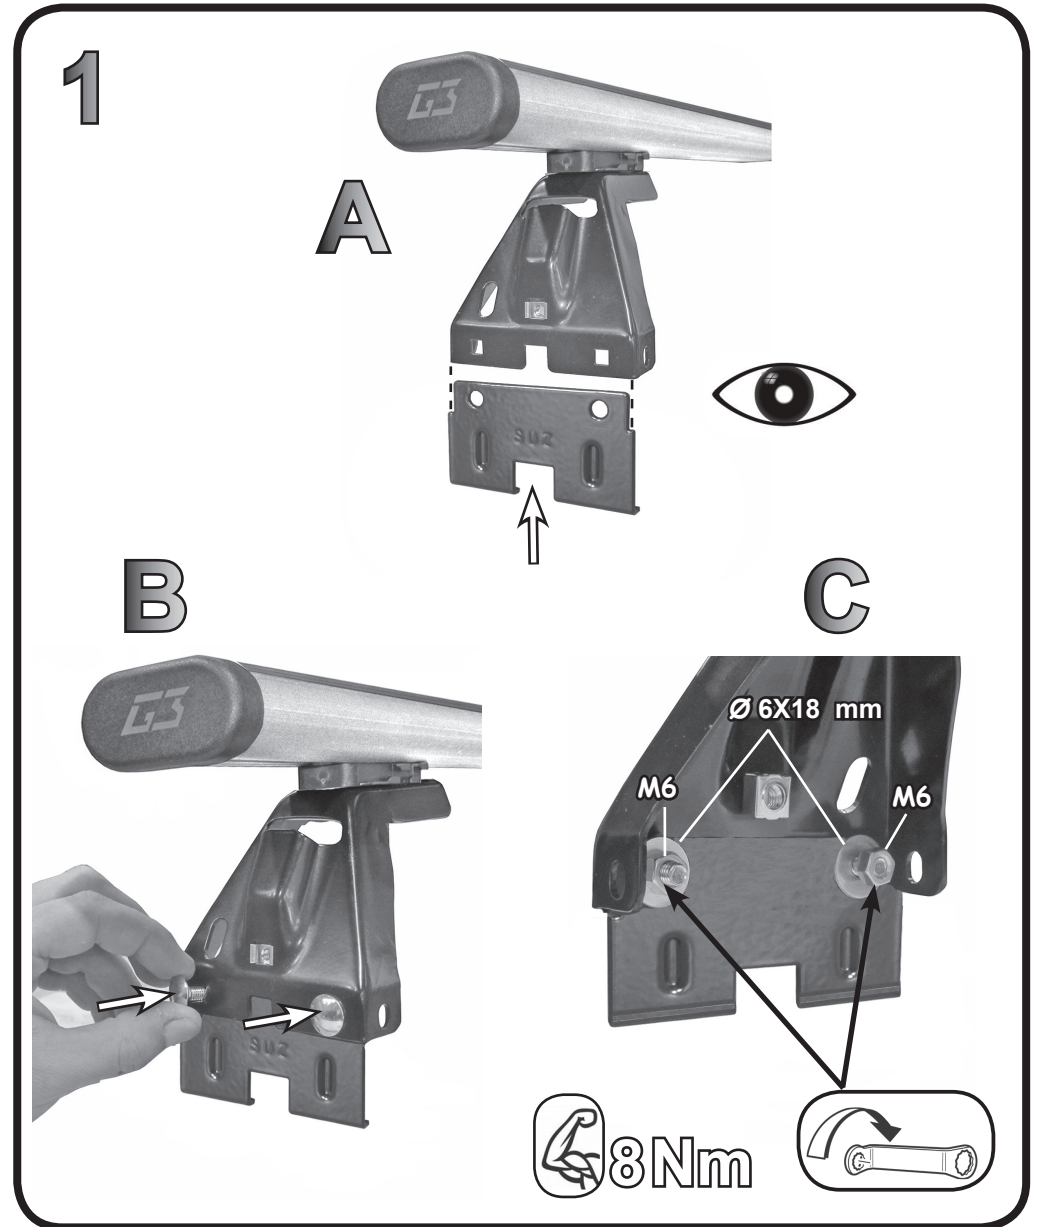

68.121

FITTING INSTRUCTION
"Steel"

JEEP WRANGLER 3P 2019 >
JEEP WRANGLER UNLIMITED 5P 2019 >

2

5

3

6

4

68.121

FITTING INSTRUCTION
"Aluminium"

JEEP WRANGLER 3P 2019 >
JEEP WRANGLER UNLIMITED 5P 2019 >

Learn more about roof racks and cargo carriers we have.