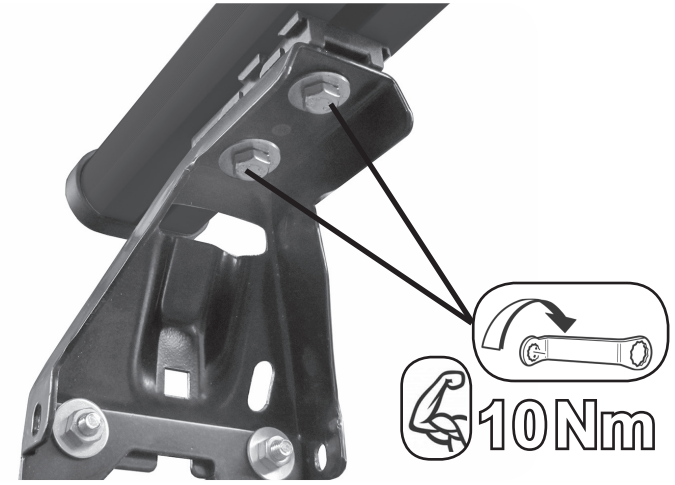

68.121

FITTING INSTRUCTION
"Steel"

JEEP WRANGLER 3P 2019 >
JEEP WRANGLER UNLIMITED 5P 2019 >

2

5

3

6

4

68.121

FITTING INSTRUCTION
"Aluminium"

JEEP WRANGLER 3P 2019 >
JEEP WRANGLER UNLIMITED 5P 2019 >

Learn more about roof racks and cargo carriers we have.