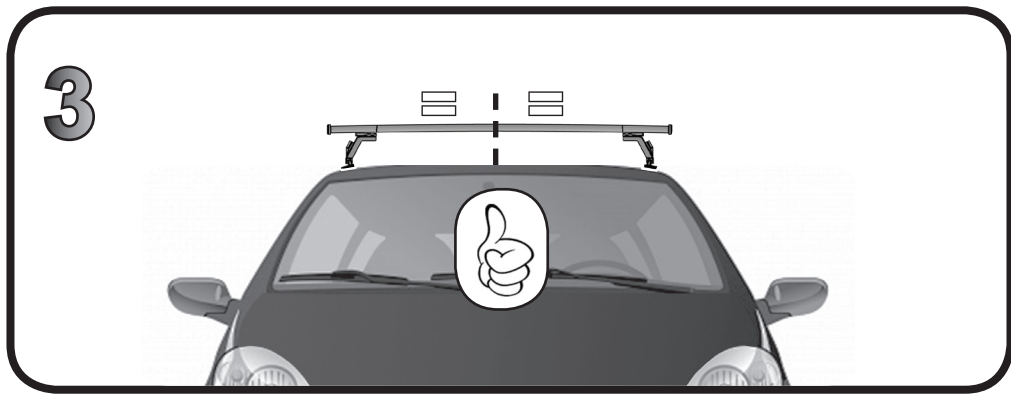

68.121

FITTING INSTRUCTION
"Aluminium"

JEEP WRANGLER 3P 2019 >
JEEP WRANGLER UNLIMITED 5P 2019 >

Learn more about roof racks and cargo carriers we have.