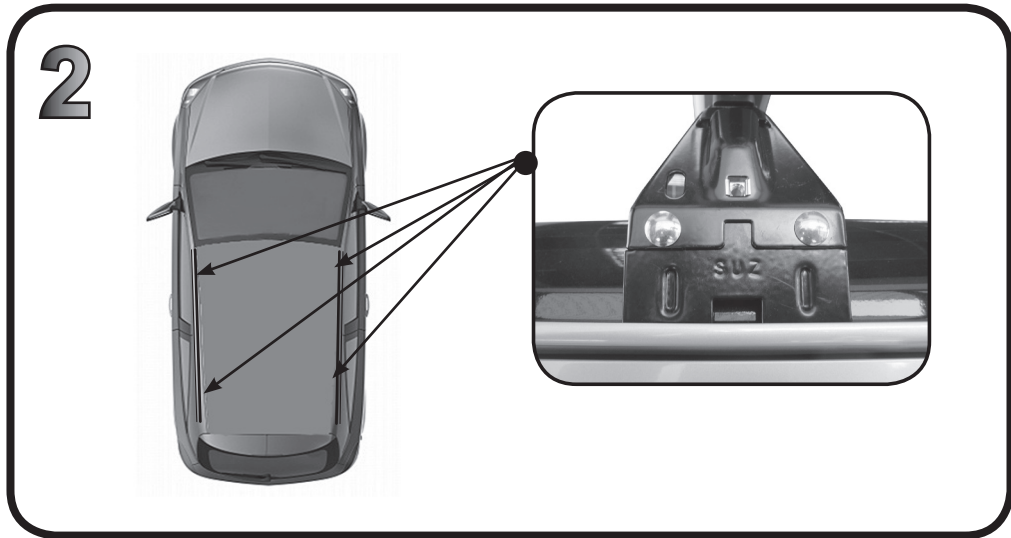

68.121

FITTING INSTRUCTION
"Aluminium"

JEEP WRANGLER 3P 2019 >
JEEP WRANGLER UNLIMITED 5P 2019 >

Learn more about roof racks and cargo carriers we have.