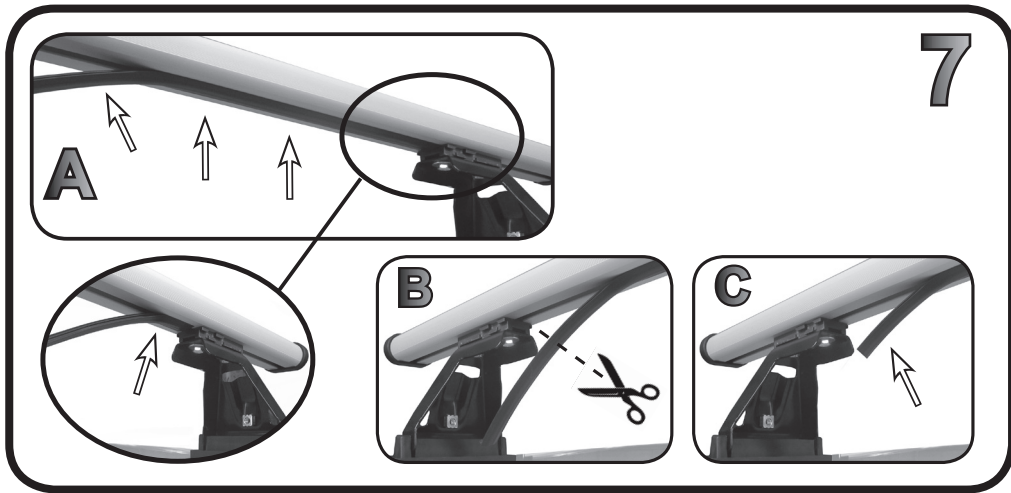

68.121

FITTING INSTRUCTION
"Steel"

JEEP WRANGLER 3P 2019 >
JEEP WRANGLER UNLIMITED 5P 2019 >

2

5

3

6

4

68.121

FITTING INSTRUCTION
"Aluminium"

JEEP WRANGLER 3P 2019 >
JEEP WRANGLER UNLIMITED 5P 2019 >

Learn more about roof racks and cargo carriers we have.