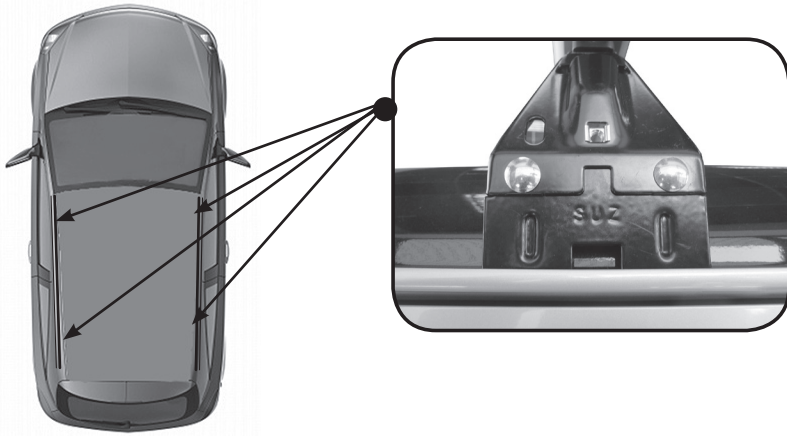

68.121

FITTING INSTRUCTION
"Steel"

JEEP WRANGLER 3P 2019 >
JEEP WRANGLER UNLIMITED 5P 2019 >

2

5

3

6

4

68.121

FITTING INSTRUCTION
"Aluminium"

JEEP WRANGLER 3P 2019 >
JEEP WRANGLER UNLIMITED 5P 2019 >

Learn more about roof racks and cargo carriers we have.