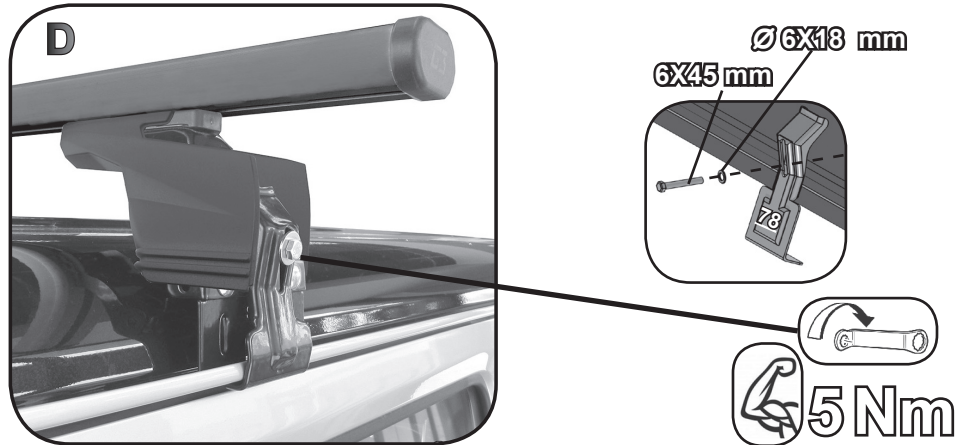

68.121

FITTING INSTRUCTION
"Steel"

JEEP WRANGLER 3P 2019 >
JEEP WRANGLER UNLIMITED 5P 2019 >

2

5

3

6

4

68.121

FITTING INSTRUCTION
"Aluminium"

JEEP WRANGLER 3P 2019 >
JEEP WRANGLER UNLIMITED 5P 2019 >

Learn more about roof racks and cargo carriers we have.