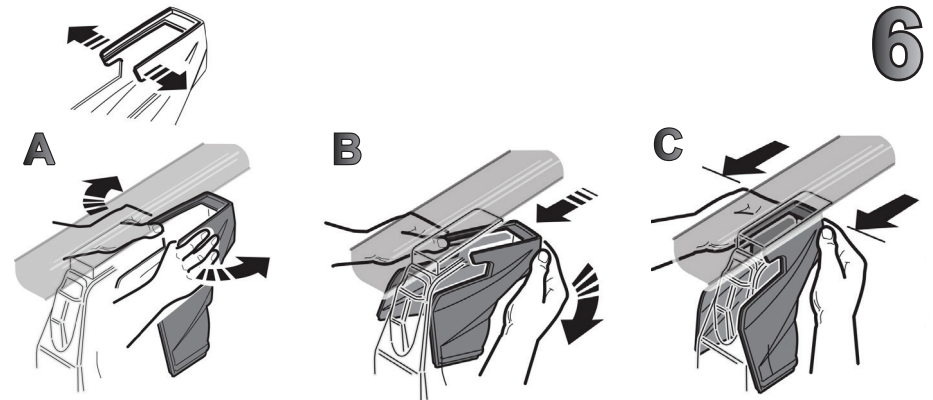

68.121

FITTING INSTRUCTION
"Steel"

JEEP WRANGLER 3P 2019 >
JEEP WRANGLER UNLIMITED 5P 2019 >

2

5

3

6

4

68.121

FITTING INSTRUCTION
"Aluminium"

JEEP WRANGLER 3P 2019 >
JEEP WRANGLER UNLIMITED 5P 2019 >

Learn more about roof racks and cargo carriers we have.