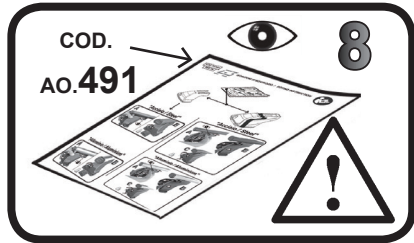

68.121

FITTING INSTRUCTION
"Steel"

JEEP WRANGLER 3P 2019 >
JEEP WRANGLER UNLIMITED 5P 2019 >

2

5

3

6

4