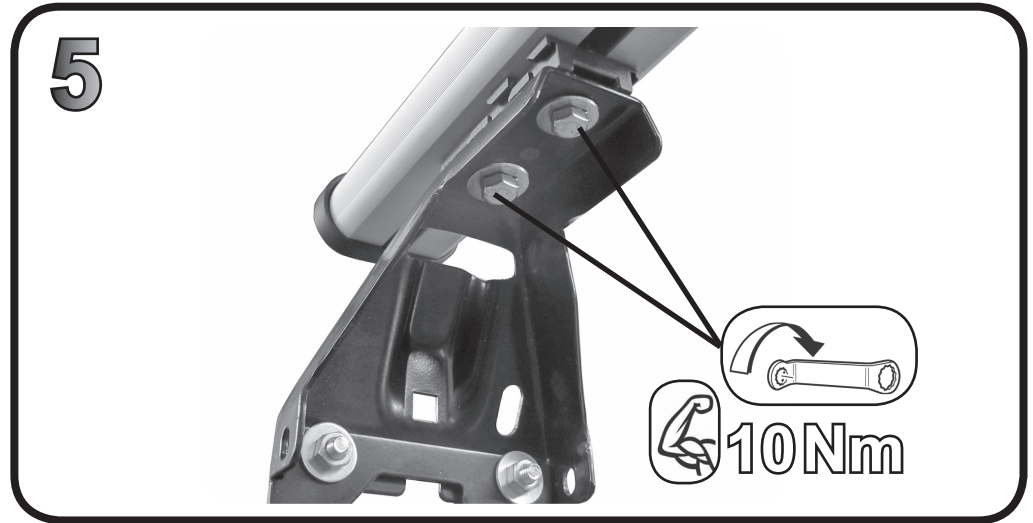

68.121

FITTING INSTRUCTION
"Aluminium"

JEEP WRANGLER 3P 2019 >
JEEP WRANGLER UNLIMITED 5P 2019 >

Learn more about roof racks and cargo carriers we have.