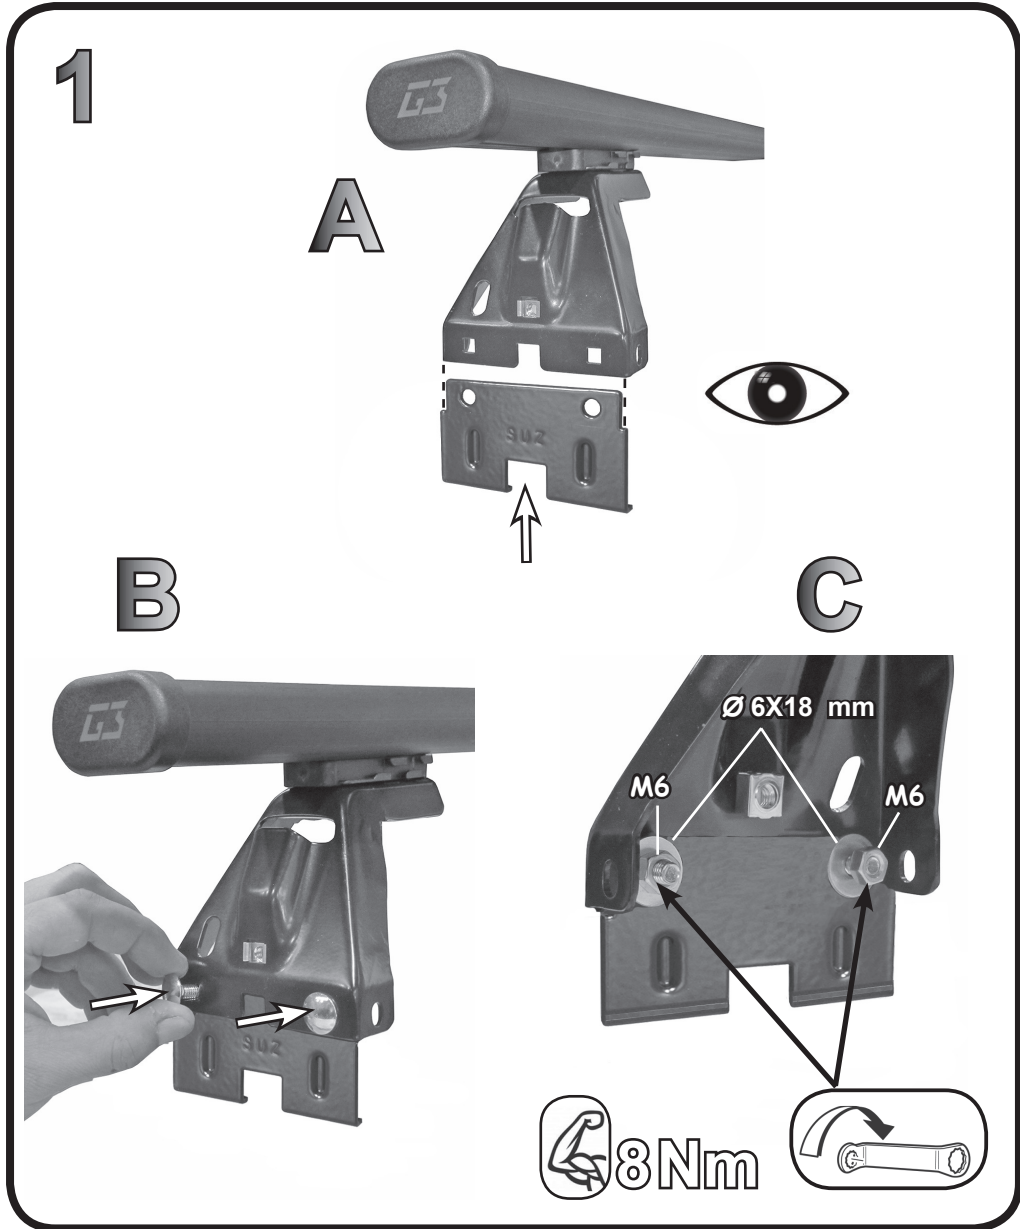

68.121

FITTING INSTRUCTION
"Steel"

JEEP WRANGLER 3P 2019 >
JEEP WRANGLER UNLIMITED 5P 2019 >

2

5

3

6

4

68.121

FITTING INSTRUCTION
"Aluminium"

JEEP WRANGLER 3P 2019 >
JEEP WRANGLER UNLIMITED 5P 2019 >

Learn more about roof racks and cargo carriers we have.