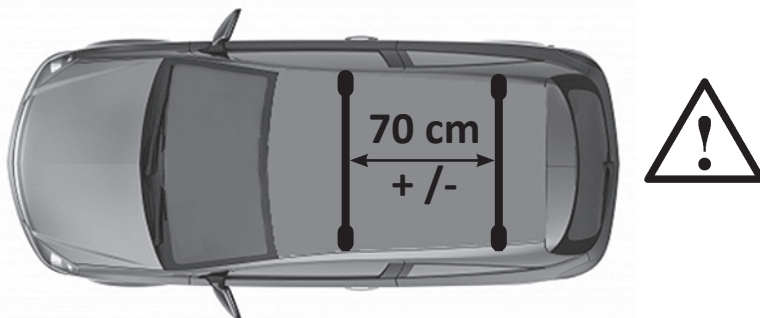

68.121

FITTING INSTRUCTION
"Steel"

JEEP WRANGLER 3P 2019 >
JEEP WRANGLER UNLIMITED 5P 2019 >

2

5

3

6

4