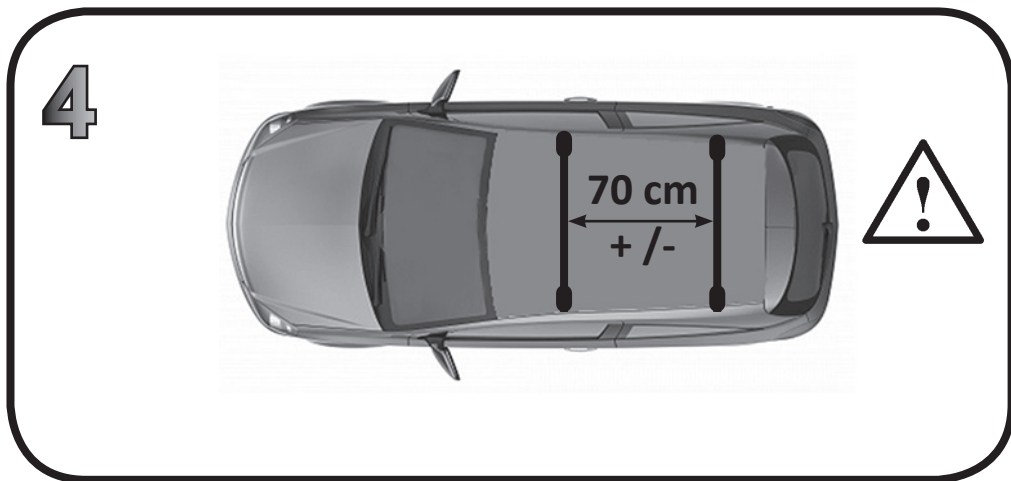

68.121

FITTING INSTRUCTION
"Aluminium"

JEEP WRANGLER 3P 2019 >
JEEP WRANGLER UNLIMITED 5P 2019 >

Learn more about roof racks and cargo carriers we have.