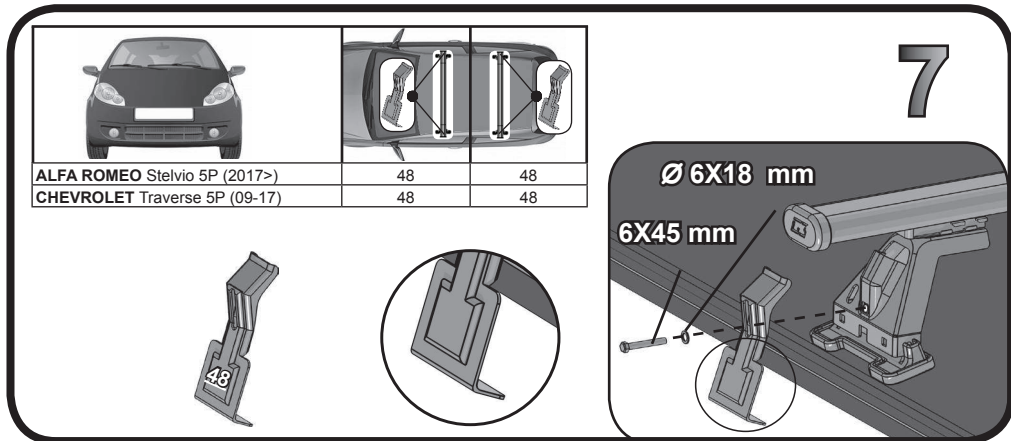

68.099

FITTING INSTRUCTION
"Aluminium"

Discover other roof racks and cargo carriers on our website.