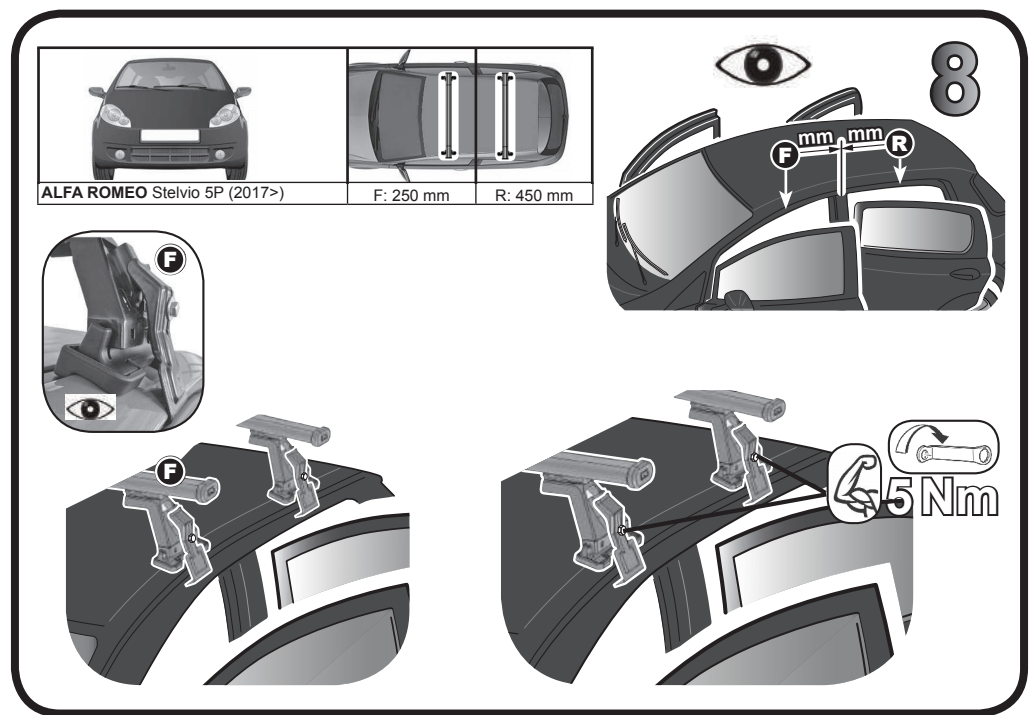

68.099

FITTING INSTRUCTION
"Aluminium"

Discover other roof racks and cargo carriers on our website.