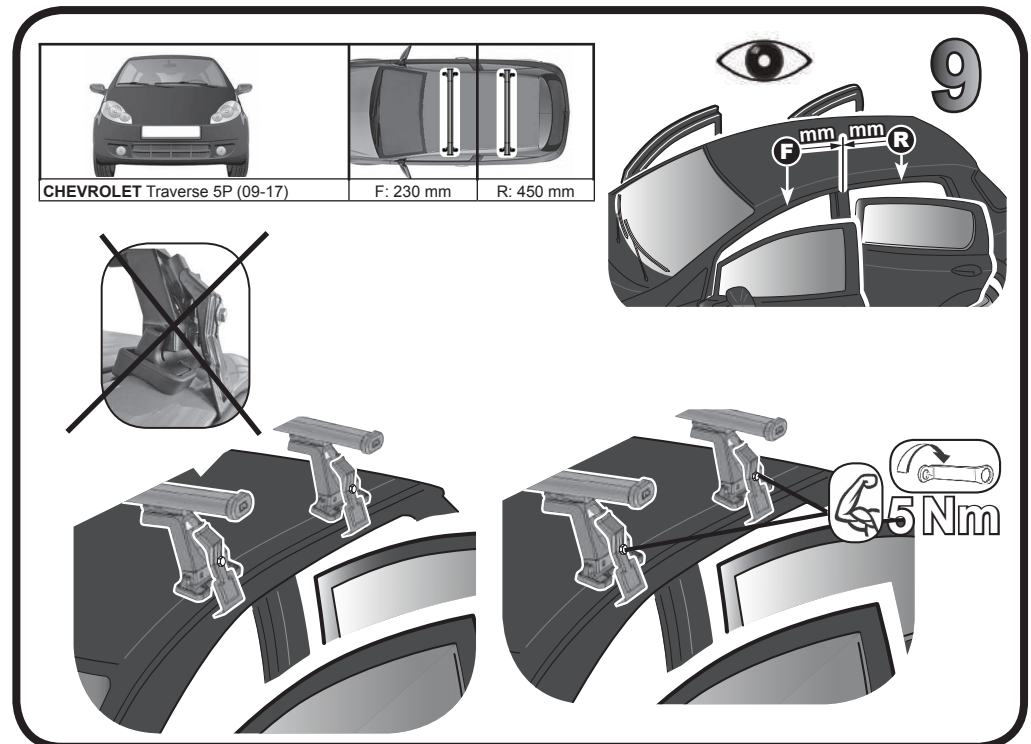

68.099

FITTING INSTRUCTION
"Aluminium"

Discover other roof racks and cargo carriers on our website.