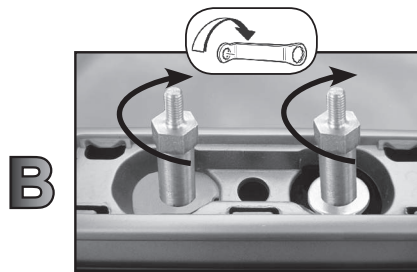

HYUNDAI i40 Wagon 5P (2011>)
HYUNDAI i30 Wagon 5P (2012>)

1 Bis