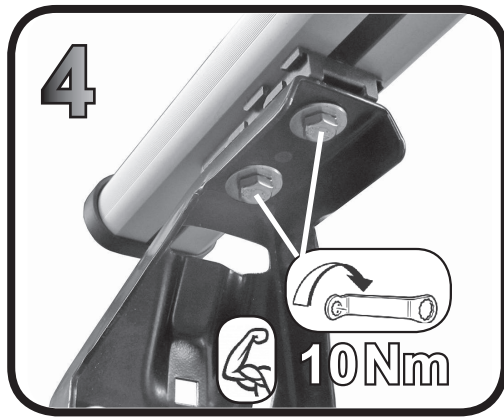

68.084

FITTING INSTRUCTION
"Aluminium"