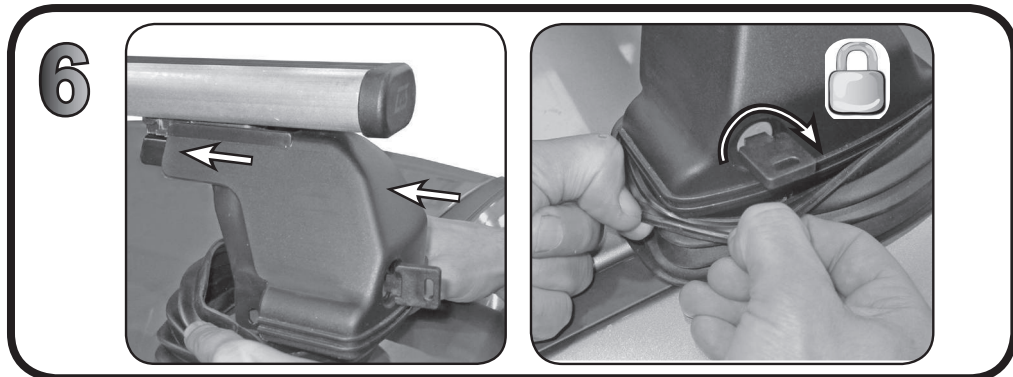

D

HYUNDAI i40 Wagon 5P (2011>)
HYUNDAI i30 Wagon 5P (2012>)

1 Bis

HYUNDAI i40 Wagon 5P (2011>)
HYUNDAI i30 Wagon 5P (2012>)

2

68.084

FITTING INSTRUCTION
"Aluminium"

HYUNDAI i40 Wagon 5P (2011>)
HYUNDAI i30 Wagon 5P (2012>)