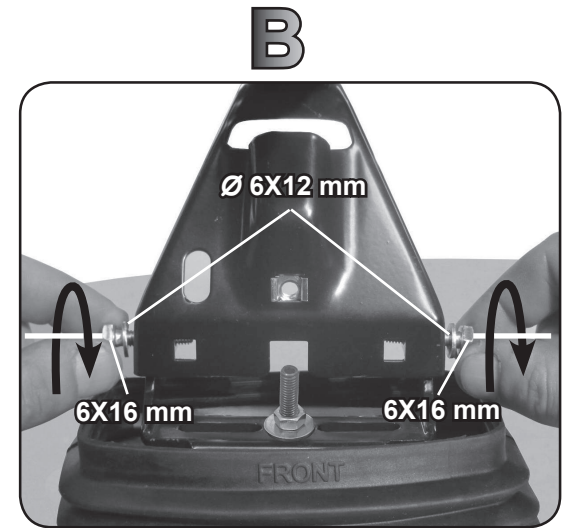

68.084

FITTING INSTRUCTION
"Steel"

15 min.

1

HONDA CR-V 5P (07-11)

A

B

C

D

HYUNDAI i40 Wagon 5P (2011>)
HYUNDAI i30 Wagon 5P (2012>)

1 Bis

HYUNDAI i40 Wagon 5P (2011>)
HYUNDAI i30 Wagon 5P (2012>)

2

68.084

FITTING INSTRUCTION
"Aluminium"

HYUNDAI i40 Wagon 5P (2011>)
HYUNDAI i30 Wagon 5P (2012>)