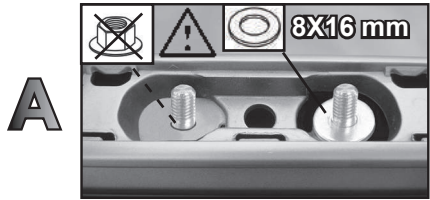

HYUNDAI i40 Wagon 5P (2011>)
HYUNDAI i30 Wagon 5P (2012>)

1 Bis