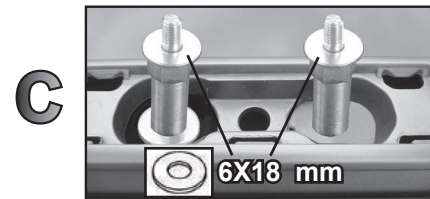

68.084

FITTING INSTRUCTION
"Steel"

15 min.

1

HONDA CR-V 5P (07-11)

A

B

C

D

HYUNDAI i40 Wagon 5P (2011>)
HYUNDAI i30 Wagon 5P (2012>)

1 Bis

HYUNDAI i40 Wagon 5P (2011>)
HYUNDAI i30 Wagon 5P (2012>)

2

68.084

FITTING INSTRUCTION
"Aluminium"

HYUNDAI i40 Wagon 5P (2011>)
HYUNDAI i30 Wagon 5P (2012>)