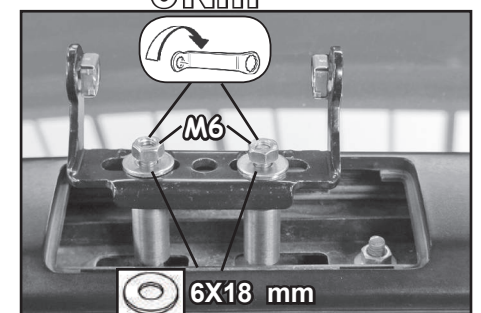

68.084

FITTING INSTRUCTION
"Steel"

15 min.

1

HONDA CR-V 5P (07-11)

A

B

C

D

HYUNDAI i40 Wagon 5P (2011>)
HYUNDAI i30 Wagon 5P (2012>)

1 Bis

HYUNDAI i40 Wagon 5P (2011>)
HYUNDAI i30 Wagon 5P (2012>)

2

68.084

FITTING INSTRUCTION
"Aluminium"

HYUNDAI i40 Wagon 5P (2011>)
HYUNDAI i30 Wagon 5P (2012>)