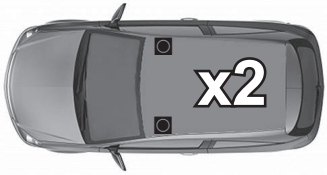

HYUNDAI i40 Wagon 5P (2011>)
HYUNDAI i30 Wagon 5P (2012>)

1 Bis