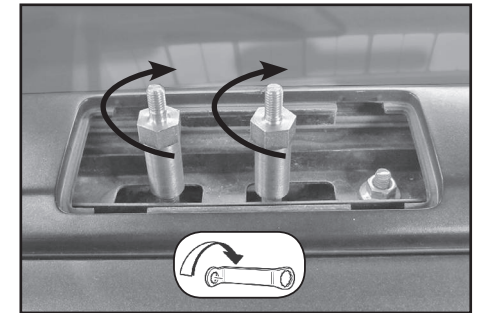

68.084

FITTING INSTRUCTION
"Steel"

15 min.

1

HONDA CR-V 5P (07-11)

A

B

C