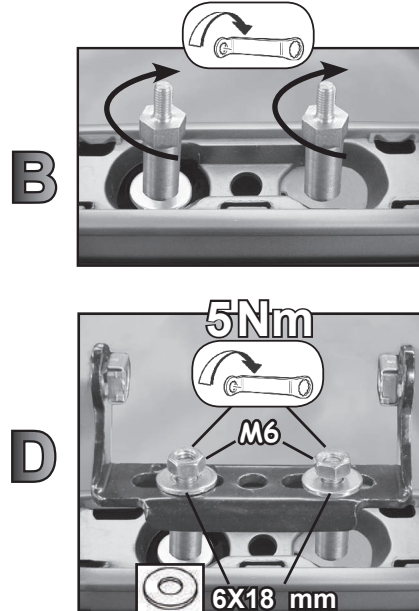

HYUNDAI i40 Wagon 5P (2011>)
HYUNDAI i30 Wagon 5P (2012>)