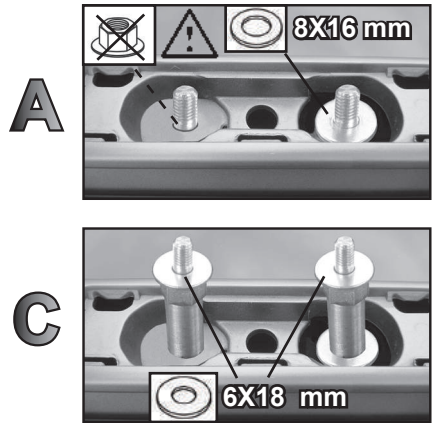

HYUNDAI i40 Wagon 5P (2011>)
HYUNDAI i30 Wagon 5P (2012>)

1 Bis