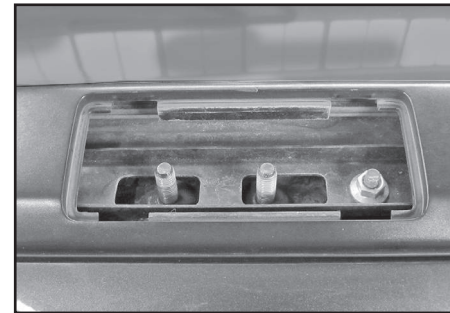

68.084

FITTING INSTRUCTION
"Steel"

15 min.

1

HONDA CR-V 5P (07-11)

A

B

C