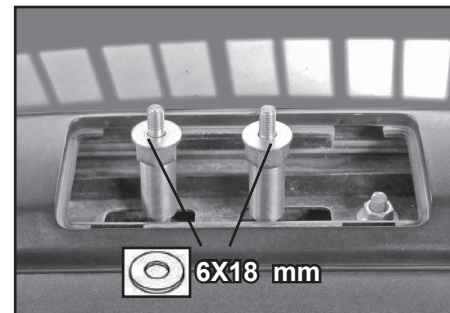

68.084

FITTING INSTRUCTION
"Steel"

15 min.

1

HONDA CR-V 5P (07-11)

A

B

C