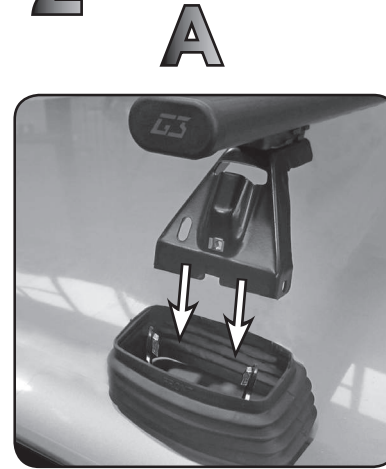

D

HYUNDAI i40 Wagon 5P (2011>)
HYUNDAI i30 Wagon 5P (2012>)

1 Bis

HYUNDAI i40 Wagon 5P (2011>)
HYUNDAI i30 Wagon 5P (2012>)

2

68.084

FITTING INSTRUCTION
"Aluminium"

HYUNDAI i40 Wagon 5P (2011>)
HYUNDAI i30 Wagon 5P (2012>)