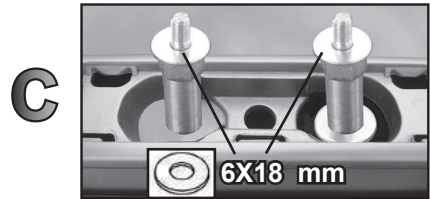

HYUNDAI i40 Wagon 5P (2011>)
HYUNDAI i30 Wagon 5P (2012>)

1 Bis