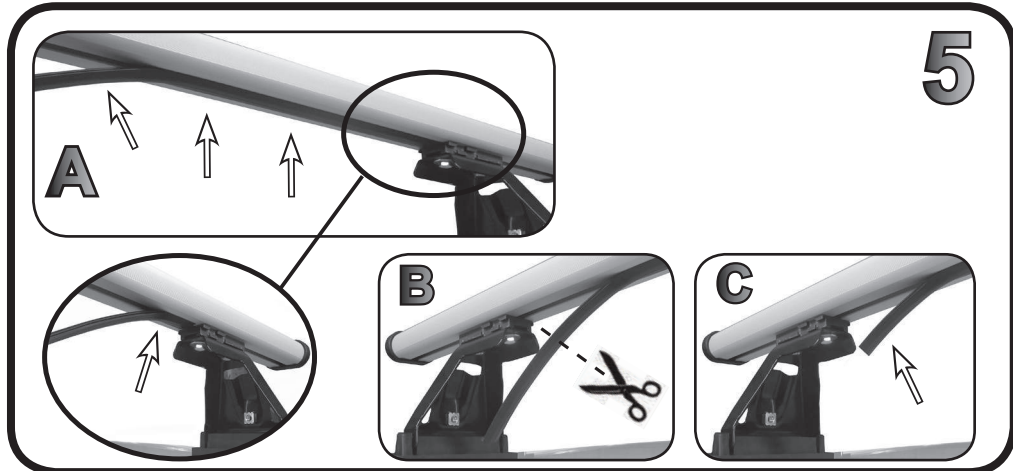

D

HYUNDAI i40 Wagon 5P (2011>)
HYUNDAI i30 Wagon 5P (2012>)

1 Bis

HYUNDAI i40 Wagon 5P (2011>)
HYUNDAI i30 Wagon 5P (2012>)

2

68.084

FITTING INSTRUCTION
"Aluminium"

HYUNDAI i40 Wagon 5P (2011>)
HYUNDAI i30 Wagon 5P (2012>)