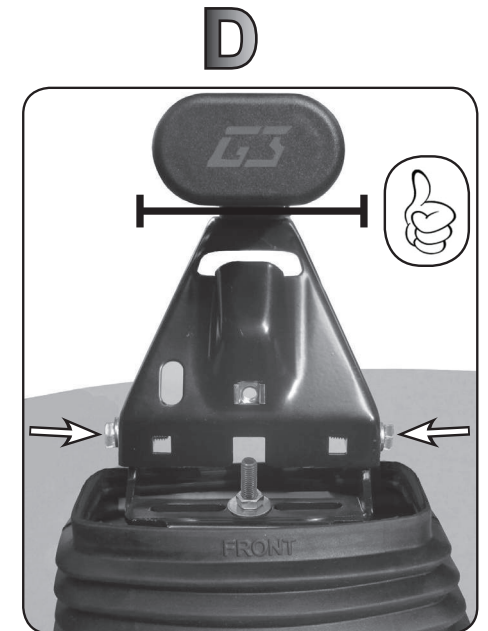

HYUNDAI i40 Wagon 5P (2011>)
HYUNDAI i30 Wagon 5P (2012>)

1 Bis

HYUNDAI i40 Wagon 5P (2011>)
HYUNDAI i30 Wagon 5P (2012>)

2