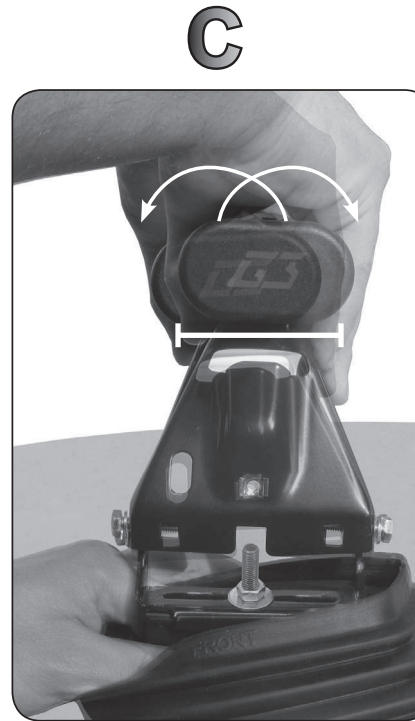

HYUNDAI i40 Wagon 5P (2011>)
HYUNDAI i30 Wagon 5P (2012>)

1 Bis

HYUNDAI i40 Wagon 5P (2011>)
HYUNDAI i30 Wagon 5P (2012>)

2