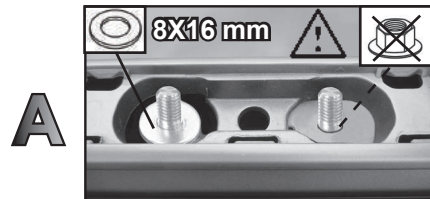

68.084

FITTING INSTRUCTION
"Steel"

15 min.

1

HONDA CR-V 5P (07-11)

A

B

C

D

HYUNDAI i40 Wagon 5P (2011>)
HYUNDAI i30 Wagon 5P (2012>)

1 Bis

HYUNDAI i40 Wagon 5P (2011>)
HYUNDAI i30 Wagon 5P (2012>)

2

68.084

FITTING INSTRUCTION
"Aluminium"

HYUNDAI i40 Wagon 5P (2011>)
HYUNDAI i30 Wagon 5P (2012>)