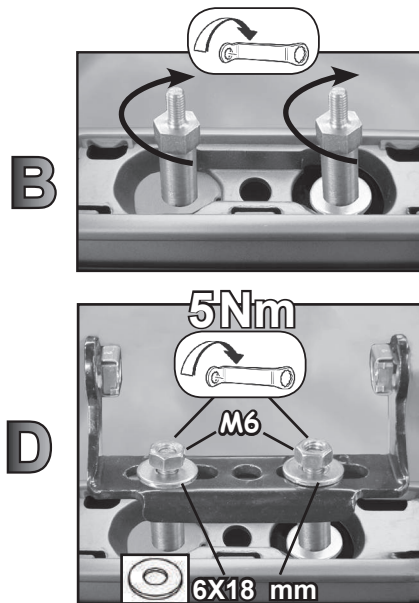

HYUNDAI i40 Wagon 5P (2011>)
HYUNDAI i30 Wagon 5P (2012>)

1 Bis