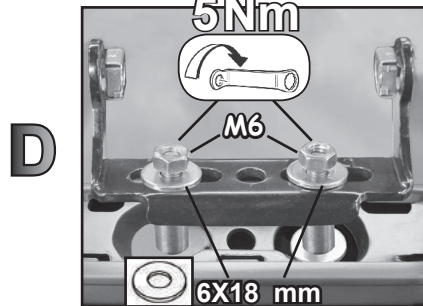

68.084

FITTING INSTRUCTION
"Steel"

15 min.

1

HONDA CR-V 5P (07-11)

A

B

C

D

HYUNDAI i40 Wagon 5P (2011>)
HYUNDAI i30 Wagon 5P (2012>)

1 Bis

HYUNDAI i40 Wagon 5P (2011>)
HYUNDAI i30 Wagon 5P (2012>)

2

68.084

FITTING INSTRUCTION
"Aluminium"

HYUNDAI i40 Wagon 5P (2011>)
HYUNDAI i30 Wagon 5P (2012>)