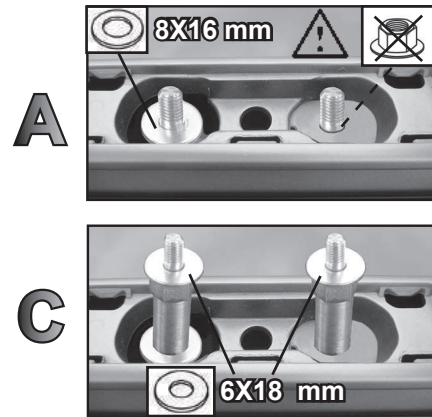

HYUNDAI i40 Wagon 5P (2011>)
HYUNDAI i30 Wagon 5P (2012>)