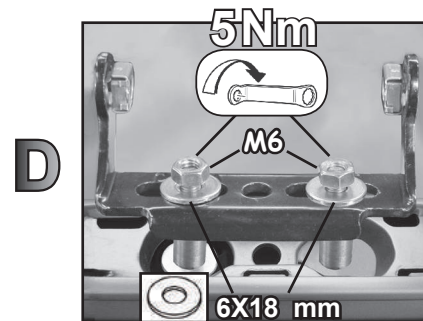

68.084

FITTING INSTRUCTION
"Steel"

15 min.

1

HONDA CR-V 5P (07-11)

A

B

C

D

HYUNDAI i40 Wagon 5P (2011>)
HYUNDAI i30 Wagon 5P (2012>)

1 Bis

HYUNDAI i40 Wagon 5P (2011>)
HYUNDAI i30 Wagon 5P (2012>)

2

68.084

FITTING INSTRUCTION
"Aluminium"

HYUNDAI i40 Wagon 5P (2011>)
HYUNDAI i30 Wagon 5P (2012>)