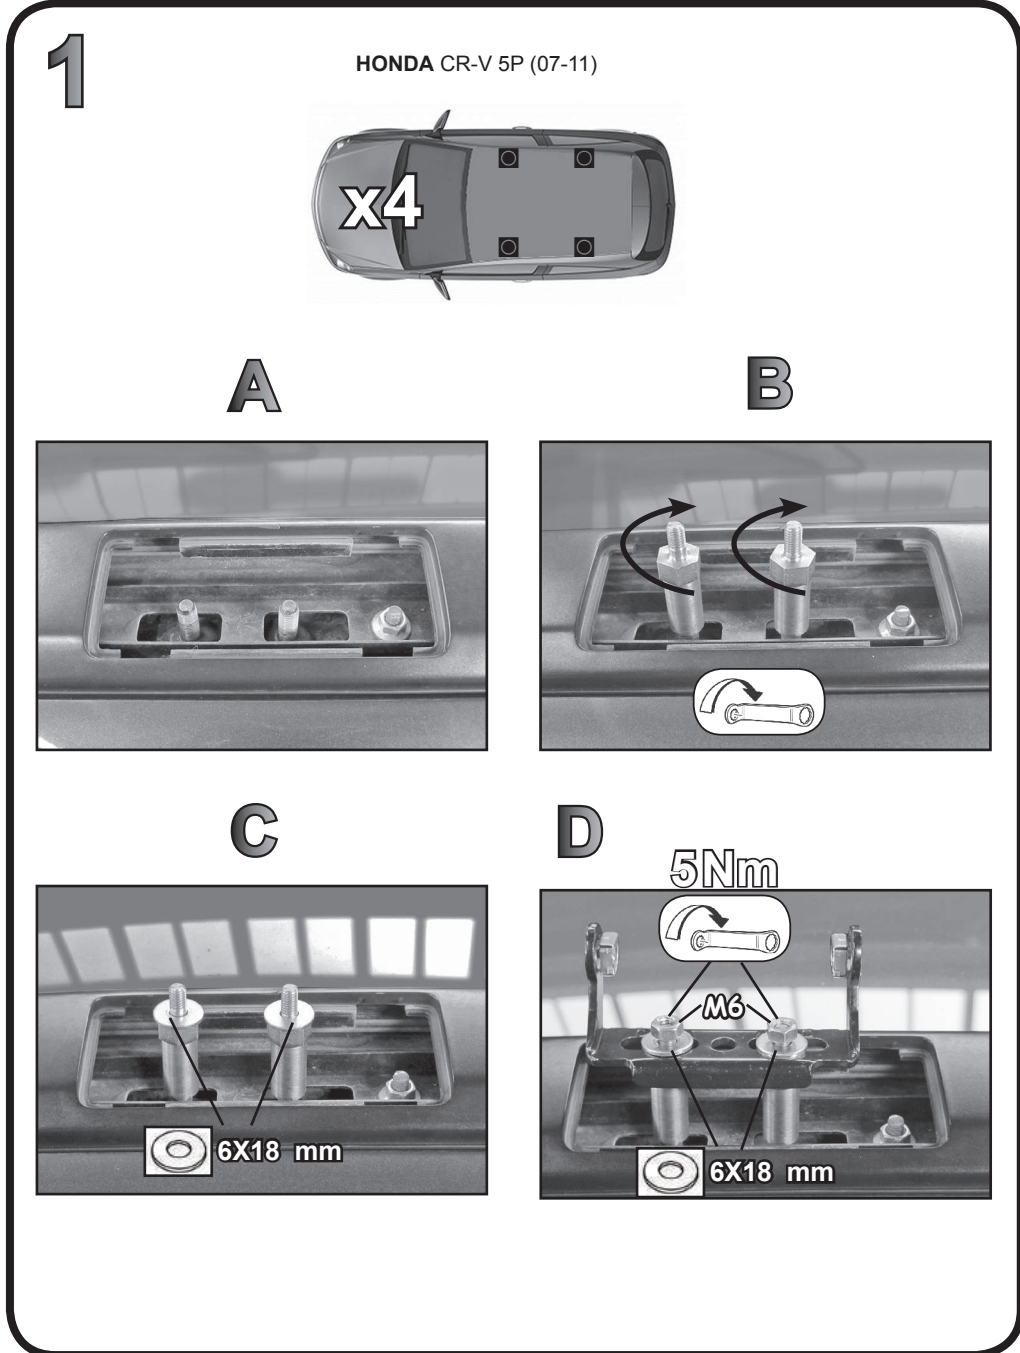

68.084

FITTING INSTRUCTION
"Steel"

15 min.

1

HONDA CR-V 5P (07-11)

A

B

C

D

HYUNDAI i40 Wagon 5P (2011>)
HYUNDAI i30 Wagon 5P (2012>)

1 Bis

HYUNDAI i40 Wagon 5P (2011>)
HYUNDAI i30 Wagon 5P (2012>)

2

68.084

FITTING INSTRUCTION
"Aluminium"

HYUNDAI i40 Wagon 5P (2011>)
HYUNDAI i30 Wagon 5P (2012>)